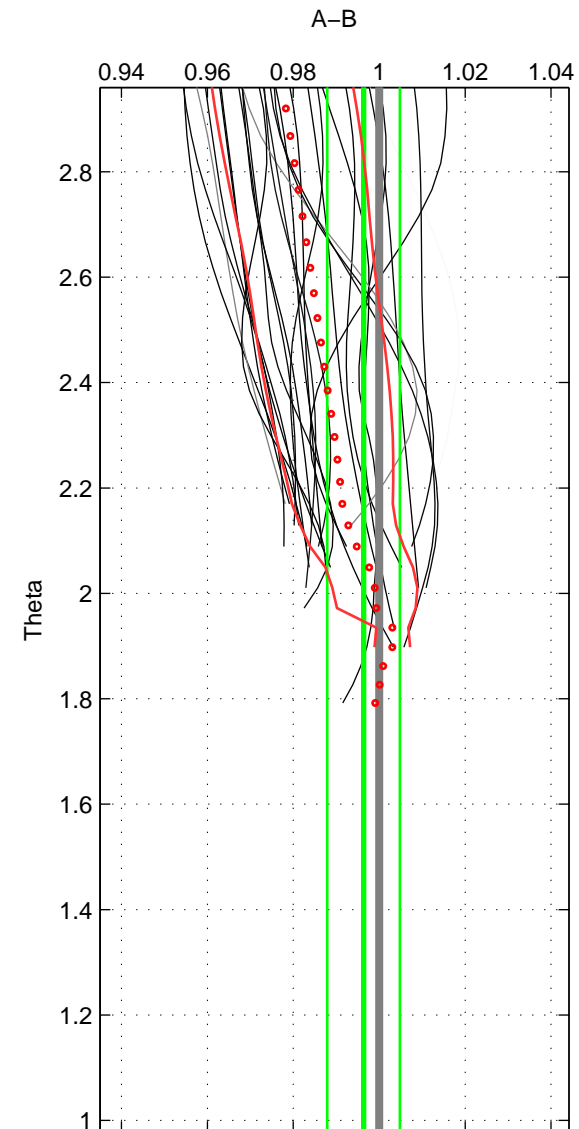

Cruise A (red). Date: Jul 2005 Cruisename: 669-49UF20050615
 Cruise B (blue). Date: Jun 2007 Cruisename: 715-49UP20070606

*** "Favourite" values are means of spaces 1 2.

	Offset	O.StDev	Ratio	R.Stdev	Rating
SIGMA:	-1.387	1.799	0.990	0.013	4
THETA:	-0.586	1.250	0.996	0.008	4
DEPTH:	-2.137	0.692	0.984	0.006	3
FAV.:	-0.986	1.524	0.993	0.011	4

Profiles of A: 25
 Profiles of B: 25
 Diff profs : 26
 WMoffset (A-B): -1.3867
 WMoffset stdev: 1.7986
 WMratio (A/B): 0.98952
 WMratio stdev: 0.013259

Quality (1-5): 4

Profiles of A: 25
 Profiles of B: 25
 Diff profs : 26
 WMoffset (A-B): -0.5858
 WMoffset stdev: 1.25
 WMratio (A/B): 0.99637
 WMratio stdev: 0.0084565

Quality (1-5): 4

Profiles of A: 25
 Profiles of B: 25
 Diff profs : 26
 WMoffset (A-B): -2.1365
 WMoffset stdev: 0.69217
 WMratio (A/B): 0.98373
 WMratio stdev: 0.0058628

Quality (1-5): 3

Please note that statistics are bad.