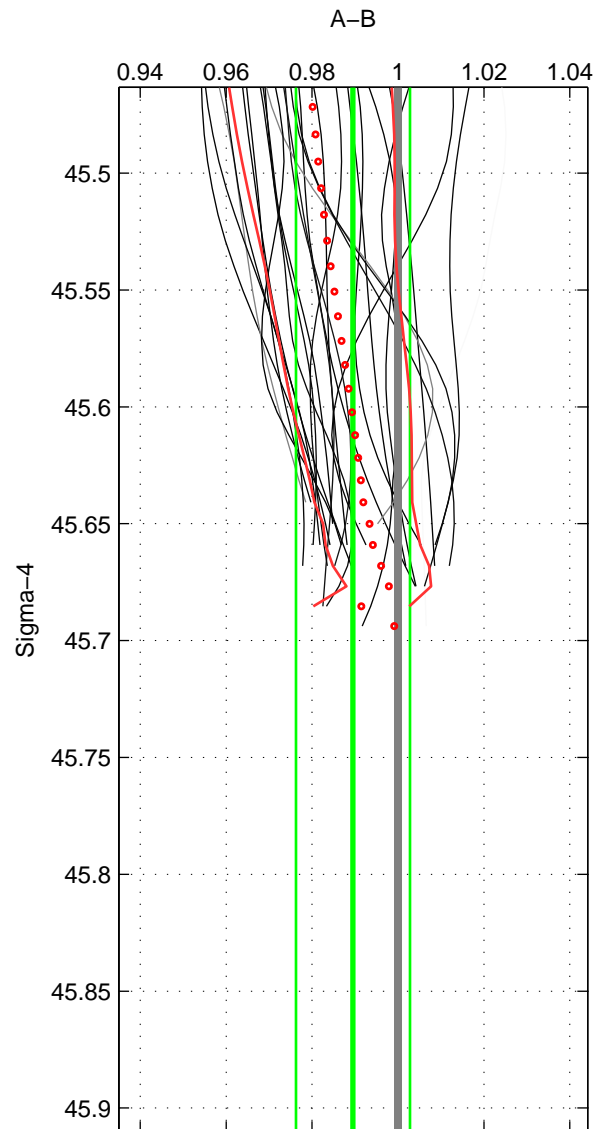

Cruise A (red). Date: Jul 2005 Cruisename: 669-49UF20050615
 Cruise B (blue). Date: Jun 2007 Cruisename: 715-49UP20070606

*** "Favourite" values are means of spaces 1 2.

	Offset	O.StDev	Ratio	R.Stdev	Rating
SIGMA:	-1.387	1.799	0.990	0.013	4
THETA:	-0.586	1.250	0.996	0.008	4
DEPTH:	-2.137	0.692	0.984	0.006	3
FAV.:	-0.986	1.524	0.993	0.011	4

Profiles of A: 25
 Profiles of B: 25
 Diff profs : 26
 WMoffset (A-B): -1.3867
 WMoffset stdev: 1.7986
 WMratio (A/B): 0.98952
 WMratio stdev: 0.013259

Quality (1-5): 4

Profiles of A: 25
 Profiles of B: 25
 Diff profs : 26
 WMoffset (A-B): -0.5858
 WMoffset stdev: 1.25
 WMratio (A/B): 0.99637
 WMratio stdev: 0.0084565

Quality (1-5): 4

Profiles of A: 25
 Profiles of B: 25
 Diff profs : 26
 WMoffset (A-B): -2.1365
 WMoffset stdev: 0.69217
 WMratio (A/B): 0.98373
 WMratio stdev: 0.0058628

Quality (1-5): 3

Please note that statistics are bad.