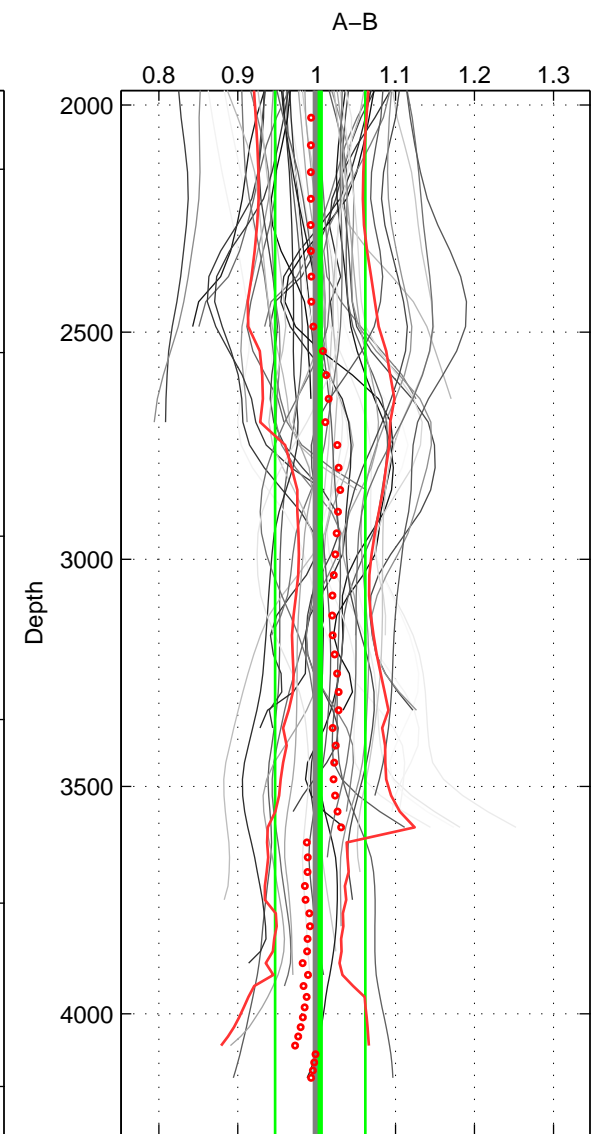

Cruise A (red). Date: Jan 1995 Cruisename: 331-09AR19941213  
 Cruise B (blue). Date: Jan 1995 Cruisename: 384-49HH19941213

\*\*\* "Favourite" values are means of spaces 1 2 3.

	Offset	O.StDev	Ratio	R.Stdev	Rating
SIGMA:	2.047	3.308	1.019	0.040	5
THETA:	1.611	3.582	1.013	0.041	5
DEPTH:	0.314	6.388	1.004	0.057	5
FAV. :	1.324	4.426	1.012	0.046	5

Profiles of A: 23  
 Profiles of B: 7  
 Diff profs : 52  
 WMoffset (A-B): 2.0466  
 WMoffset stdev: 3.3078  
 WMratio (A/B): 1.0186  
 WMratio stdev: 0.039508

Quality (1-5): 5

Profiles of A: 23  
 Profiles of B: 7  
 Diff profs : 52  
 WMoffset (A-B): 1.6107  
 WMoffset stdev: 3.5817  
 WMratio (A/B): 1.0133  
 WMratio stdev: 0.040958

Quality (1-5): 5

Profiles of A: 23  
 Profiles of B: 7  
 Diff profs : 52  
 WMoffset (A-B): 0.3141  
 WMoffset stdev: 6.3883  
 WMratio (A/B): 1.0044  
 WMratio stdev: 0.05724

Quality (1-5): 5