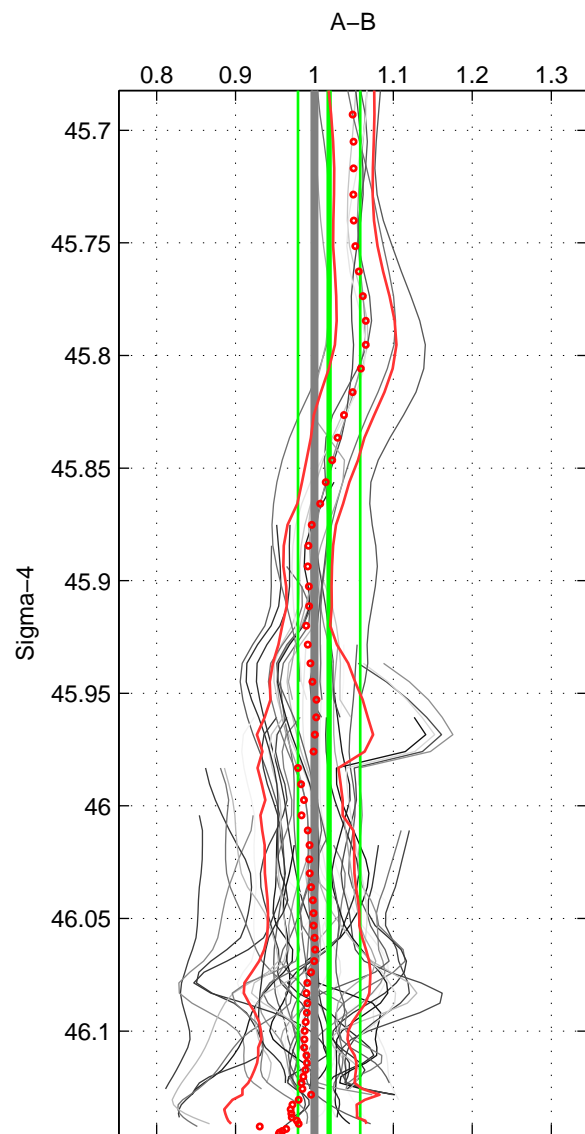

Cruise A (red). Date: Jan 1995 Cruisename: 331-09AR19941213  
 Cruise B (blue). Date: Jan 1995 Cruisename: 384-49HH19941213

\*\*\* "Favourite" values are means of spaces 1 2 3.

	Offset	O.StDev	Ratio	R.Stdev	Rating
SIGMA:	2.047	3.308	1.019	0.040	5
THETA:	1.611	3.582	1.013	0.041	5
DEPTH:	0.314	6.388	1.004	0.057	5
FAV. :	1.324	4.426	1.012	0.046	5

Profiles of A: 23  
 Profiles of B: 7  
 Diff profs : 52  
 WMoffset (A-B): 2.0466  
 WMoffset stdev: 3.3078  
 WMratio (A/B): 1.0186  
 WMratio stdev: 0.039508

Quality (1-5): 5

Profiles of A: 23  
 Profiles of B: 7  
 Diff profs : 52  
 WMoffset (A-B): 1.6107  
 WMoffset stdev: 3.5817  
 WMratio (A/B): 1.0133  
 WMratio stdev: 0.040958

Quality (1-5): 5

Profiles of A: 23  
 Profiles of B: 7  
 Diff profs : 52  
 WMoffset (A-B): 0.3141  
 WMoffset stdev: 6.3883  
 WMratio (A/B): 1.0044  
 WMratio stdev: 0.05724

Quality (1-5): 5