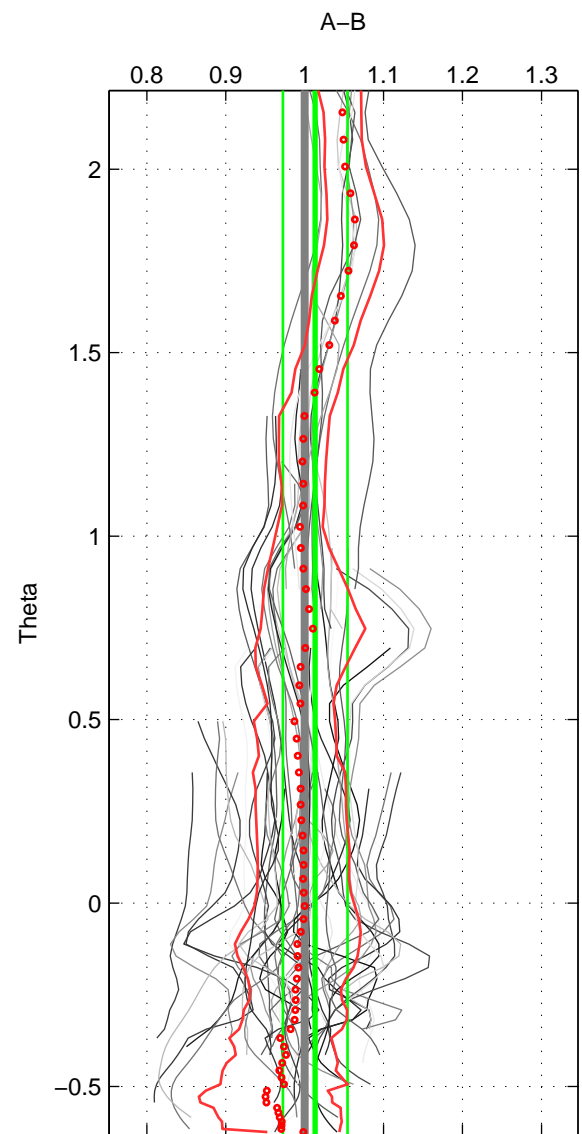

Cruise A (red). Date: Jan 1995 Cruisename: 331-09AR19941213  
 Cruise B (blue). Date: Jan 1995 Cruisename: 384-49HH19941213

\*\*\* "Favourite" values are means of spaces 1 2 3.

	Offset	O.StDev	Ratio	R.Stdev	Rating
SIGMA:	2.047	3.308	1.019	0.040	5
THETA:	1.611	3.582	1.013	0.041	5
DEPTH:	0.314	6.388	1.004	0.057	5
FAV. :	1.324	4.426	1.012	0.046	5

Profiles of A: 23  
 Profiles of B: 7  
 Diff profs : 52  
 WMoffset (A-B): 2.0466  
 WMoffset stdev: 3.3078  
 WMratio (A/B): 1.0186  
 WMratio stdev: 0.039508

Quality (1-5): 5

Profiles of A: 23  
 Profiles of B: 7  
 Diff profs : 52  
 WMoffset (A-B): 1.6107  
 WMoffset stdev: 3.5817  
 WMratio (A/B): 1.0133  
 WMratio stdev: 0.040958

Quality (1-5): 5

Profiles of A: 23  
 Profiles of B: 7  
 Diff profs : 52  
 WMoffset (A-B): 0.3141  
 WMoffset stdev: 6.3883  
 WMratio (A/B): 1.0044  
 WMratio stdev: 0.05724

Quality (1-5): 5