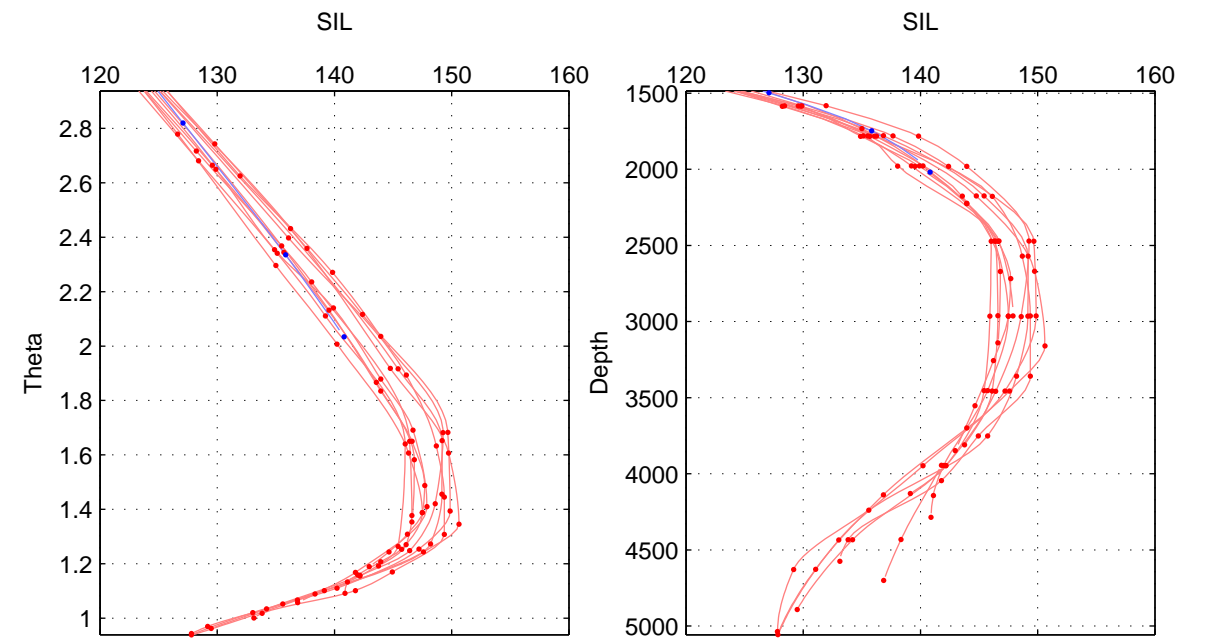

Cruise A (red). Date: Mar 1989 Cruisename: 507-32MW19890206

Cruise B (blue). Date: Nov 2001 Cruisename: 695-49UP20011010

\*\*\* "Favourite" values are those of space 2.

	Offset	O.StDev	Ratio	R.Stdev	Rating
SIGMA:	NaN	NaN	NaN	NaN	NaN
THETA:	1.459	0.348	1.011	0.003	3
DEPTH:	0.075	1.242	1.000	0.009	2
FAV.:	1.459	0.348	1.011	0.003	3

Profiles of A: 11  
 Profiles of B: 1  
 Diff profs : 5  
 WMOffset (A-B): 1.4589  
 WMOffset stdev: 0.34774  
 WMratio (A/B): 1.0113  
 WMratio stdev: 0.002651

Quality (1-5): 3

Please note that statistics are bad.

Profiles of A: 11  
 Profiles of B: 1  
 Diff profs : 5  
 WMOffset (A-B): 0.074936  
 WMOffset stdev: 1.2424  
 WMratio (A/B): 1.0003  
 WMratio stdev: 0.0093355

Quality (1-5): 2