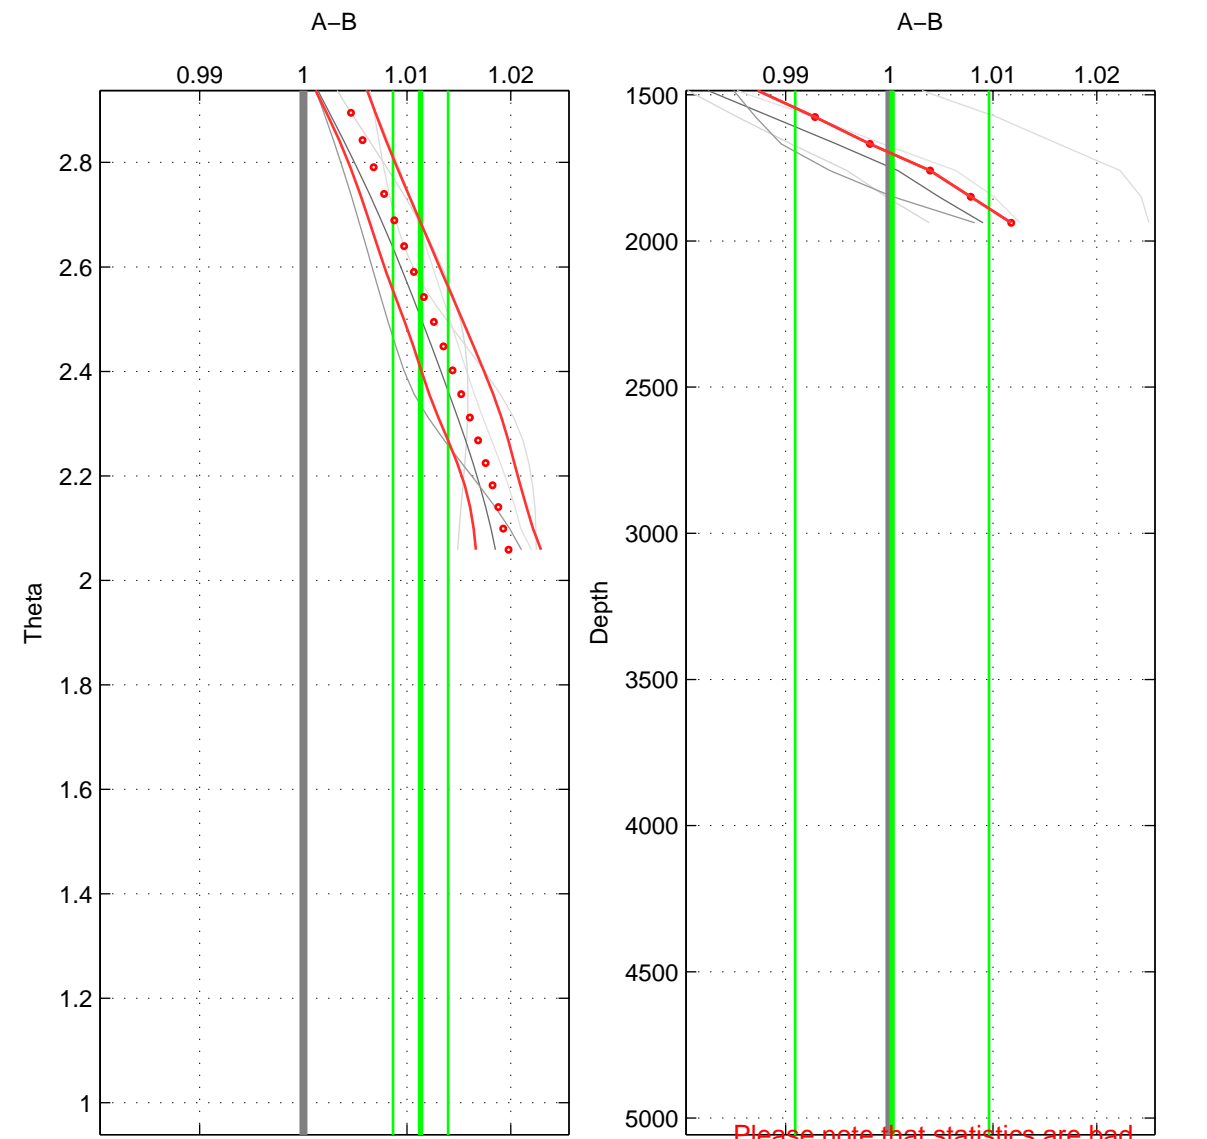

Cruise A (red). Date: Mar 1989 Cruisename: 507-32MW19890206

Cruise B (blue). Date: Nov 2001 Cruisename: 695-49UP20011010

\*\*\* "Favourite" values are those of space 2.

	Offset	O.StDev	Ratio	R.Stdev	Rating
SIGMA:	NaN	NaN	NaN	NaN	NaN
THETA:	1.459	0.348	1.011	0.003	3
DEPTH:	0.075	1.242	1.000	0.009	2
FAV.:	1.459	0.348	1.011	0.003	3

Profiles of A: 11  
 Profiles of B: 1  
 Diff profs : 5  
 WMOffset (A-B): 1.4589  
 WMOffset stdev: 0.34774  
 WMratio (A/B): 1.0113  
 WMratio stdev: 0.002651

Quality (1-5): 3

Please note that statistics are bad.

Profiles of A: 11  
 Profiles of B: 1  
 Diff profs : 5  
 WMOffset (A-B): 0.074936  
 WMOffset stdev: 1.2424  
 WMratio (A/B): 1.0003  
 WMratio stdev: 0.0093355

Quality (1-5): 2