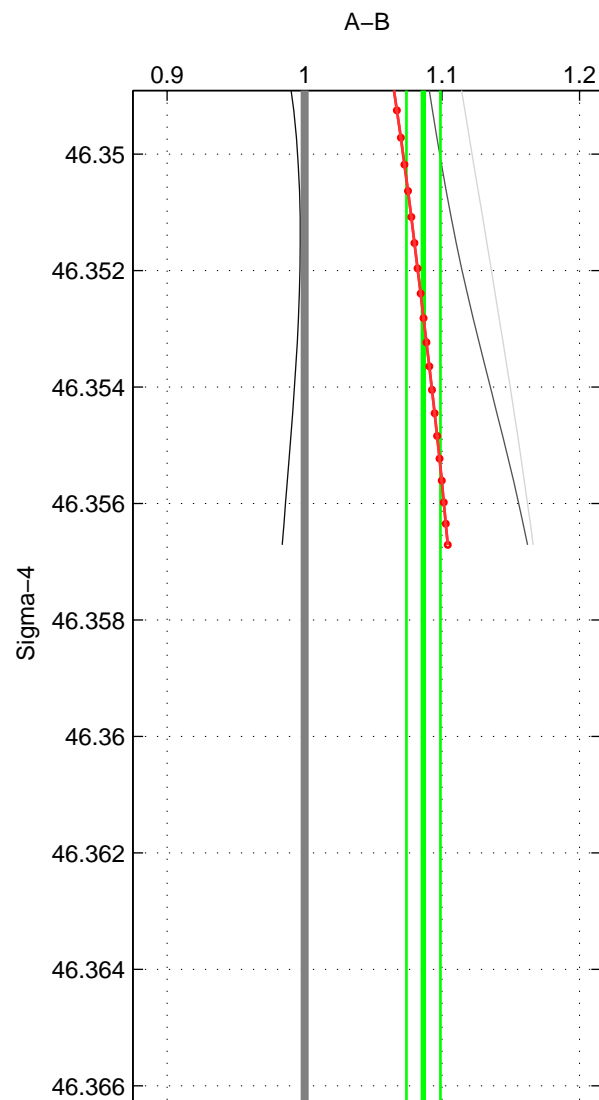

Cruise A (red). Date: Sep 2003 Cruisename: 54-32H120030911

Cruise B (blue). Date: Sep 2005 Cruisename: 110-77DN20050819

*** "Favourite" values are means of spaces 1 2 3.

	Offset	O.StDev	Ratio	R.Stdev	Rating
SIGMA:	0.957	0.158	1.086	0.012	2
THETA:	1.222	0.527	1.113	0.044	2
DEPTH:	0.586	0.807	1.055	0.067	2
FAV.:	0.922	0.498	1.085	0.041	2

Please note that statistics are bad.

Profiles of A: 1
 Profiles of B: 3
 Diff profs : 3
 WMoffset (A-B): 0.95684
 WMoffset stdev: 0.15837
 WMratio (A/B): 1.0865
 WMratio stdev: 0.012411

Quality (1-5): 2

Please note that statistics are bad.

Profiles of A: 1
 Profiles of B: 3
 Diff profs : 3
 WMoffset (A-B): 1.2222
 WMoffset stdev: 0.52741
 WMratio (A/B): 1.113
 WMratio stdev: 0.044009

Quality (1-5): 2

Please note that statistics are bad.

Profiles of A: 2
 Profiles of B: 3
 Diff profs : 6
 WMoffset (A-B): 0.58555
 WMoffset stdev: 0.80697
 WMratio (A/B): 1.0553
 WMratio stdev: 0.066684

Quality (1-5): 2