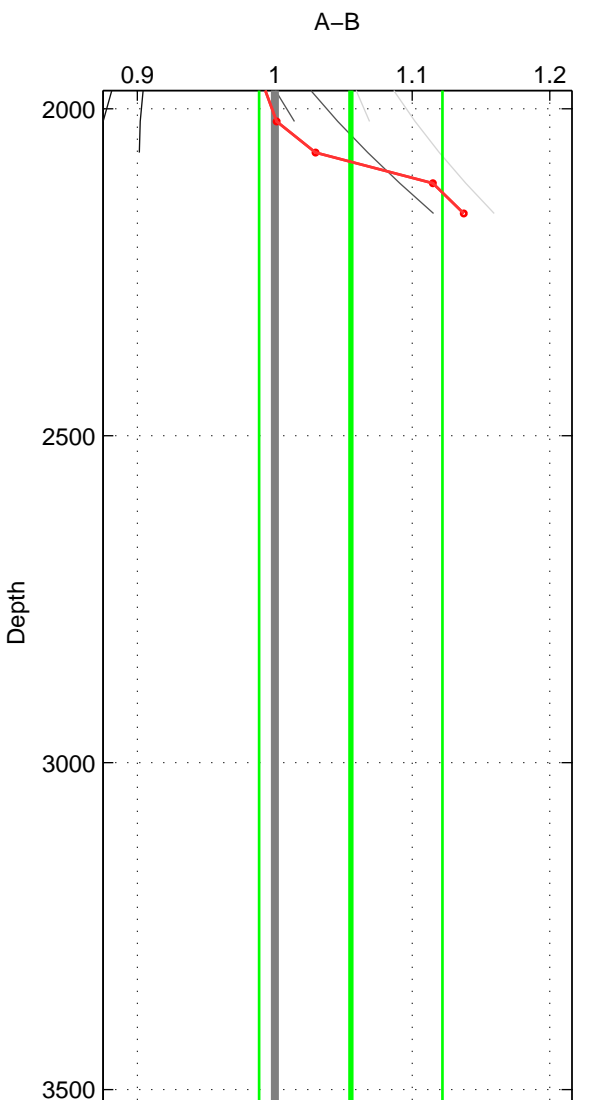

Cruise A (red). Date: Sep 2003 Cruisename: 54-32H120030911

Cruise B (blue). Date: Sep 2005 Cruisename: 110-77DN20050819

*** "Favourite" values are means of spaces 1 2 3.

	Offset	O.StDev	Ratio	R.Stdev	Rating
SIGMA:	0.957	0.158	1.086	0.012	2
THETA:	1.222	0.527	1.113	0.044	2
DEPTH:	0.586	0.807	1.055	0.067	2
FAV.:	0.922	0.498	1.085	0.041	2

Please note that statistics are bad.

Profiles of A: 1
 Profiles of B: 3
 Diff profs : 3
 WMoffset (A-B): 0.95684
 WMoffset stdev: 0.15837
 WMratio (A/B): 1.0865
 WMratio stdev: 0.012411

Quality (1-5): 2

Please note that statistics are bad.

Profiles of A: 1
 Profiles of B: 3
 Diff profs : 3
 WMoffset (A-B): 1.2222
 WMoffset stdev: 0.52741
 WMratio (A/B): 1.113
 WMratio stdev: 0.044009

Quality (1-5): 2

Please note that statistics are bad.

Profiles of A: 2
 Profiles of B: 3
 Diff profs : 6
 WMoffset (A-B): 0.58555
 WMoffset stdev: 0.80697
 WMratio (A/B): 1.0553
 WMratio stdev: 0.066684

Quality (1-5): 2