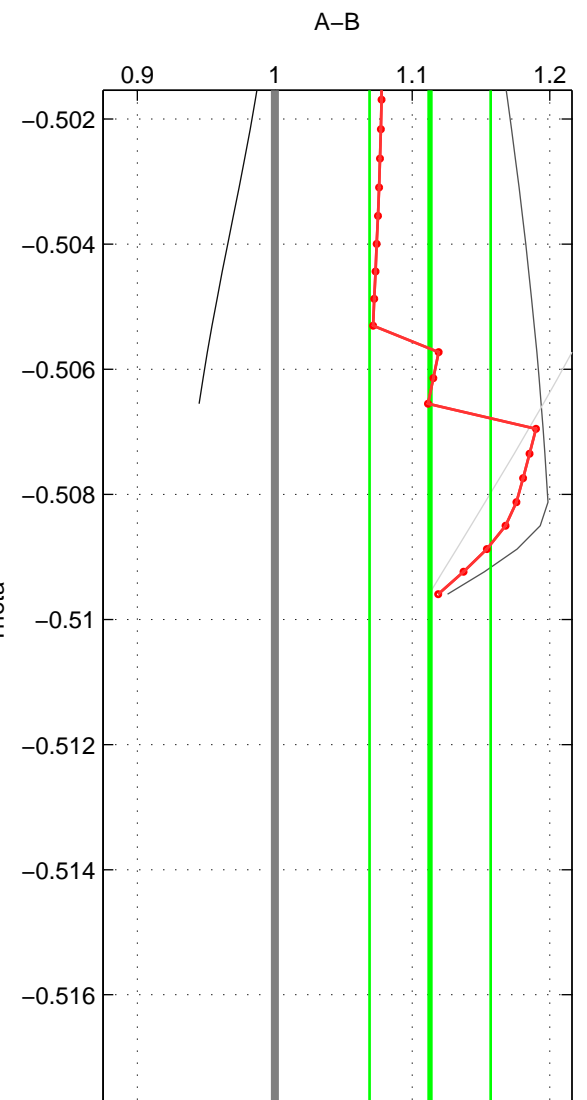

Cruise A (red). Date: Sep 2003 Cruisename: 54-32H120030911

Cruise B (blue). Date: Sep 2005 Cruisename: 110-77DN20050819

*** "Favourite" values are means of spaces 1 2 3.

	Offset	O.StDev	Ratio	R.Stdev	Rating
SIGMA:	0.957	0.158	1.086	0.012	2
THETA:	1.222	0.527	1.113	0.044	2
DEPTH:	0.586	0.807	1.055	0.067	2
FAV.:	0.922	0.498	1.085	0.041	2

Please note that statistics are bad.

Profiles of A: 1
 Profiles of B: 3
 Diff profs : 3
 WMoffset (A-B): 0.95684
 WMoffset stdev: 0.15837
 WMratio (A/B): 1.0865
 WMratio stdev: 0.012411

Quality (1-5): 2

Please note that statistics are bad.

Profiles of A: 1
 Profiles of B: 3
 Diff profs : 3
 WMoffset (A-B): 1.2222
 WMoffset stdev: 0.52741
 WMratio (A/B): 1.113
 WMratio stdev: 0.044009

Quality (1-5): 2

Please note that statistics are bad.

Profiles of A: 2
 Profiles of B: 3
 Diff profs : 6
 WMoffset (A-B): 0.58555
 WMoffset stdev: 0.80697
 WMratio (A/B): 1.0553
 WMratio stdev: 0.066684

Quality (1-5): 2