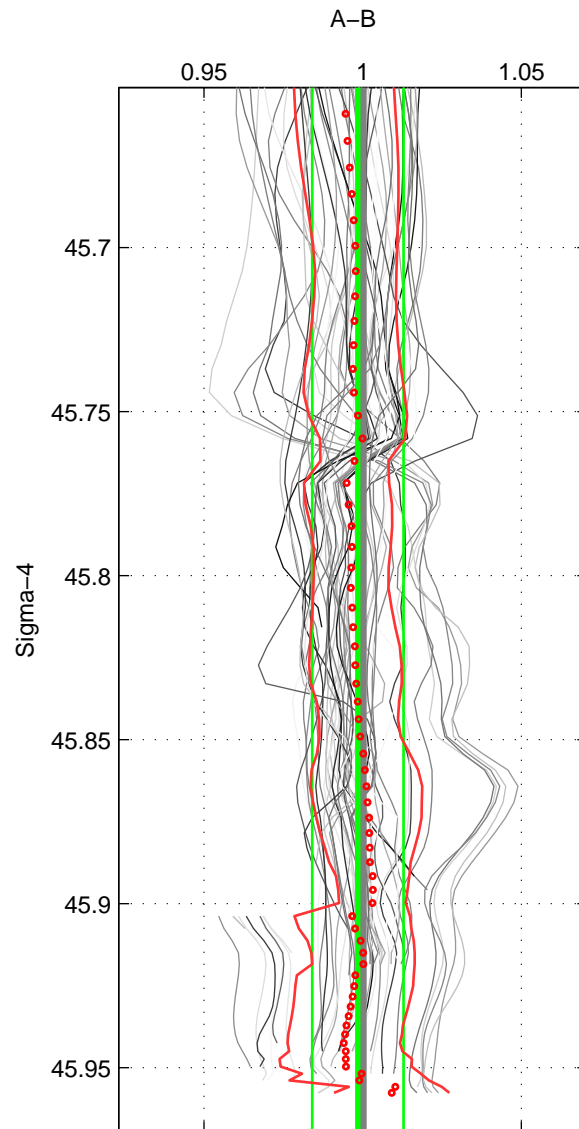

Cruise A (red). Date: Aug 1995 Cruisename: 351-316N19950715  
 Cruise B (blue). Date: Feb 1986 Cruisename: 363-35MF19850224

\*\*\* "Favourite" values are means of spaces 1 2 3.

	Offset	O.StDev	Ratio	R.Stdev	Rating
SIGMA:	-0.211	1.789	0.998	0.014	5
THETA:	-0.634	2.140	0.995	0.017	5
DEPTH:	-0.218	1.794	0.998	0.014	5
FAV. :	-0.354	1.908	0.997	0.015	5

Profiles of A: 43  
 Profiles of B: 8  
 Diff profs : 55  
 WMoffset (A-B): -0.21097  
 WMoffset stdev: 1.7887  
 WMratio (A/B): 0.99845  
 WMratio stdev: 0.0144

Quality (1-5): 5

Profiles of A: 43  
 Profiles of B: 8  
 Diff profs : 63  
 WMoffset (A-B): -0.63413  
 WMoffset stdev: 2.1404  
 WMratio (A/B): 0.99504  
 WMratio stdev: 0.017142

Quality (1-5): 5

Profiles of A: 43  
 Profiles of B: 8  
 Diff profs : 52  
 WMoffset (A-B): -0.21781  
 WMoffset stdev: 1.7936  
 WMratio (A/B): 0.99845  
 WMratio stdev: 0.014037

Quality (1-5): 5