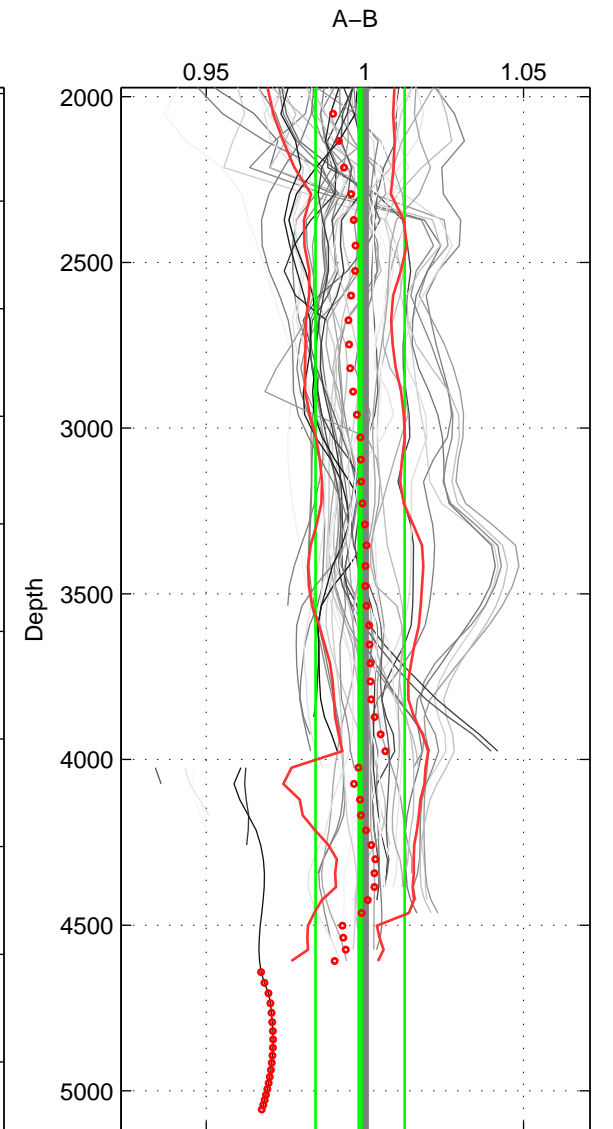

Cruise A (red). Date: Aug 1995 Cruisename: 351-316N19950715  
 Cruise B (blue). Date: Feb 1986 Cruisename: 363-35MF19850224

\*\*\* "Favourite" values are means of spaces 1 2 3.

	Offset	O.StDev	Ratio	R.Stdev	Rating
SIGMA:	-0.211	1.789	0.998	0.014	5
THETA:	-0.634	2.140	0.995	0.017	5
DEPTH:	-0.218	1.794	0.998	0.014	5
FAV. :	-0.354	1.908	0.997	0.015	5

Profiles of A: 43  
 Profiles of B: 8  
 Diff profs : 55  
 WMoffset (A-B): -0.21097  
 WMoffset stdev: 1.7887  
 WMratio (A/B): 0.99845  
 WMratio stdev: 0.0144

Quality (1-5): 5

Profiles of A: 43  
 Profiles of B: 8  
 Diff profs : 63  
 WMoffset (A-B): -0.63413  
 WMoffset stdev: 2.1404  
 WMratio (A/B): 0.99504  
 WMratio stdev: 0.017142

Quality (1-5): 5

Profiles of A: 43  
 Profiles of B: 8  
 Diff profs : 52  
 WMoffset (A-B): -0.21781  
 WMoffset stdev: 1.7936  
 WMratio (A/B): 0.99845  
 WMratio stdev: 0.014037

Quality (1-5): 5