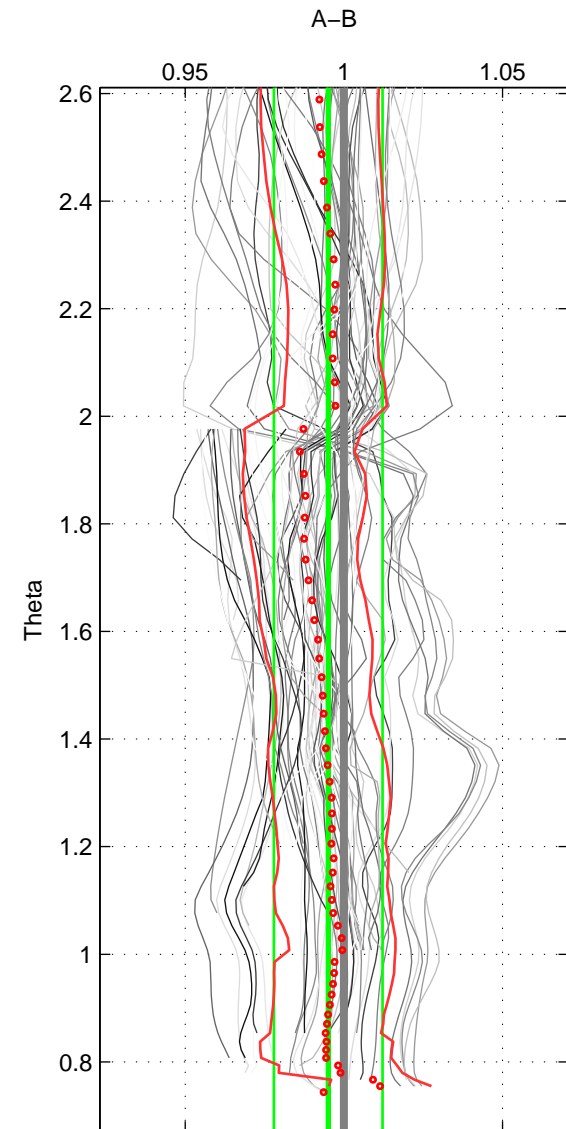

Cruise A (red). Date: Aug 1995 Cruisename: 351-316N19950715  
 Cruise B (blue). Date: Feb 1986 Cruisename: 363-35MF19850224

\*\*\* "Favourite" values are means of spaces 1 2 3.

	Offset	O.StDev	Ratio	R.Stdev	Rating
SIGMA:	-0.211	1.789	0.998	0.014	5
THETA:	-0.634	2.140	0.995	0.017	5
DEPTH:	-0.218	1.794	0.998	0.014	5
FAV. :	-0.354	1.908	0.997	0.015	5

Profiles of A: 43  
 Profiles of B: 8  
 Diff profs : 55  
 WMoffset (A-B): -0.21097  
 WMoffset stdev: 1.7887  
 WMratio (A/B): 0.99845  
 WMratio stdev: 0.0144

Quality (1-5): 5

Profiles of A: 43  
 Profiles of B: 8  
 Diff profs : 63  
 WMoffset (A-B): -0.63413  
 WMoffset stdev: 2.1404  
 WMratio (A/B): 0.99504  
 WMratio stdev: 0.017142

Quality (1-5): 5

Profiles of A: 43  
 Profiles of B: 8  
 Diff profs : 52  
 WMoffset (A-B): -0.21781  
 WMoffset stdev: 1.7936  
 WMratio (A/B): 0.99845  
 WMratio stdev: 0.014037

Quality (1-5): 5