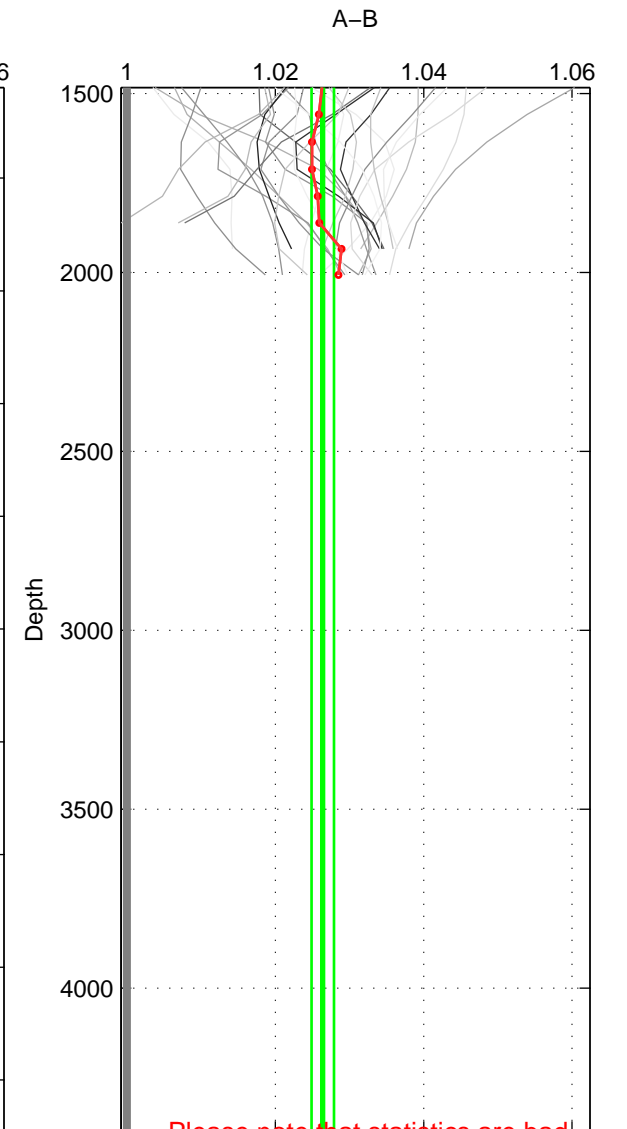

Cruise A (red). Date: Mar 1989 Cruisename: 507-32MW19890206

Cruise B (blue). Date: Aug 2008 Cruisename: 679-49UF20080804

*** "Favourite" values are means of spaces 1 2.

	Offset	O.StDev	Ratio	R.Stdev	Rating
SIGMA:	4.128	1.006	1.032	0.008	4
THETA:	4.027	0.950	1.031	0.007	4
DEPTH:	3.414	0.295	1.026	0.002	3
FAV.:	4.077	0.978	1.032	0.008	4

Profiles of A: 11
 Profiles of B: 3
 Diff profs : 29
 WMoffset (A-B): 4.128
 WMoffset stdev: 1.0055
 WMratio (A/B): 1.0321
 WMratio stdev: 0.0077833

Quality (1-5): 4

Profiles of A: 11
 Profiles of B: 3
 Diff profs : 29
 WMoffset (A-B): 4.0267
 WMoffset stdev: 0.95006
 WMratio (A/B): 1.0313
 WMratio stdev: 0.0073516

Quality (1-5): 4

Profiles of A: 11
 Profiles of B: 3
 Diff profs : 29
 WMoffset (A-B): 3.4141
 WMoffset stdev: 0.29533
 WMratio (A/B): 1.0264
 WMratio stdev: 0.0015189

Quality (1-5): 3

Please note that statistics are bad.