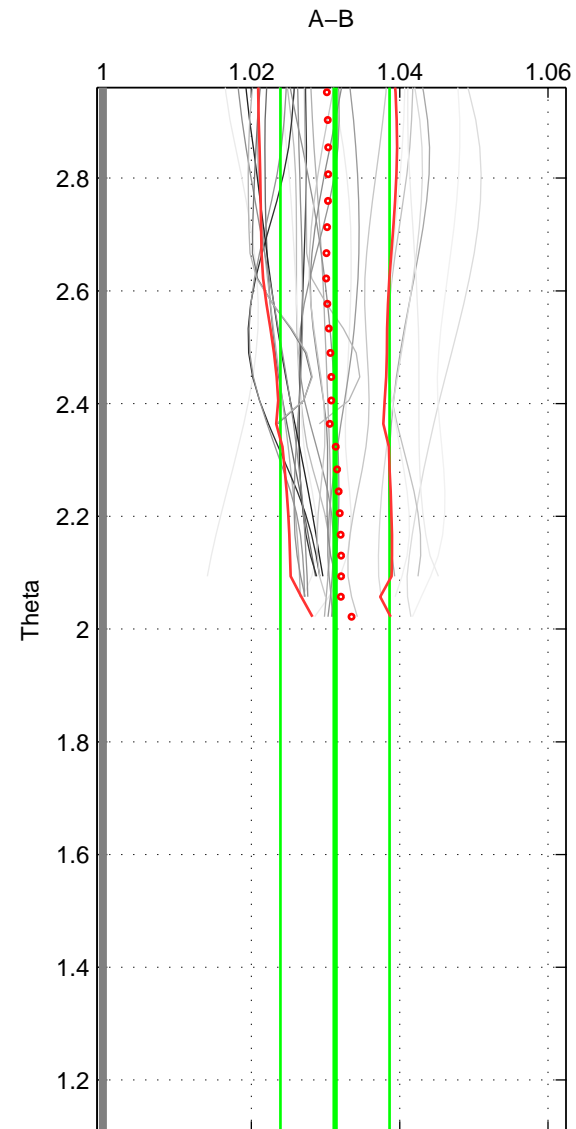

Cruise A (red). Date: Mar 1989 Cruisename: 507-32MW19890206

Cruise B (blue). Date: Aug 2008 Cruisename: 679-49UF20080804

*** "Favourite" values are means of spaces 1 2.

	Offset	O.StDev	Ratio	R.Stdev	Rating
SIGMA:	4.128	1.006	1.032	0.008	4
THETA:	4.027	0.950	1.031	0.007	4
DEPTH:	3.414	0.295	1.026	0.002	3
FAV.:	4.077	0.978	1.032	0.008	4

Profiles of A: 11
 Profiles of B: 3
 Diff profs : 29
 WMoffset (A-B): 4.128
 WMoffset stdev: 1.0055
 WMratio (A/B): 1.0321
 WMratio stdev: 0.0077833

Quality (1-5): 4

Profiles of A: 11
 Profiles of B: 3
 Diff profs : 29
 WMoffset (A-B): 4.0267
 WMoffset stdev: 0.95006
 WMratio (A/B): 1.0313
 WMratio stdev: 0.0073516

Quality (1-5): 4

Profiles of A: 11
 Profiles of B: 3
 Diff profs : 29
 WMoffset (A-B): 3.4141
 WMoffset stdev: 0.29533
 WMratio (A/B): 1.0264
 WMratio stdev: 0.0015189

Quality (1-5): 3

Please note that statistics are bad.