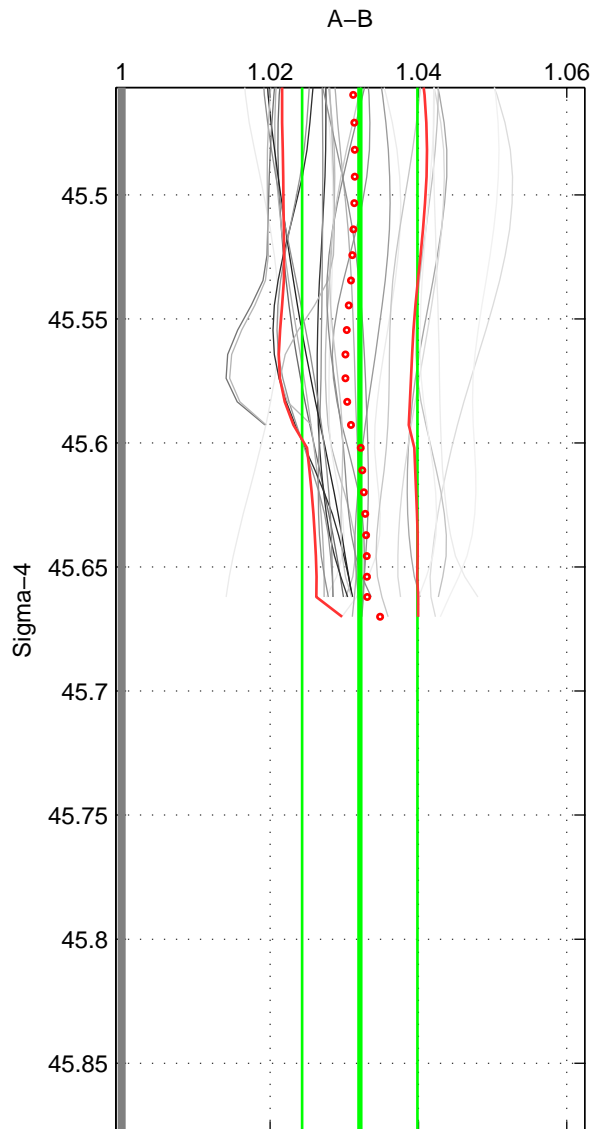

Cruise A (red). Date: Mar 1989 Cruisename: 507-32MW19890206

Cruise B (blue). Date: Aug 2008 Cruisename: 679-49UF20080804

*** "Favourite" values are means of spaces 1 2.

	Offset	O.StDev	Ratio	R.Stdev	Rating
SIGMA:	4.128	1.006	1.032	0.008	4
THETA:	4.027	0.950	1.031	0.007	4
DEPTH:	3.414	0.295	1.026	0.002	3
FAV.:	4.077	0.978	1.032	0.008	4

Profiles of A: 11
 Profiles of B: 3
 Diff profs : 29
 WMoffset (A-B): 4.128
 WMoffset stdev: 1.0055
 WMratio (A/B): 1.0321
 WMratio stdev: 0.0077833

Quality (1-5): 4

Profiles of A: 11
 Profiles of B: 3
 Diff profs : 29
 WMoffset (A-B): 4.0267
 WMoffset stdev: 0.95006
 WMratio (A/B): 1.0313
 WMratio stdev: 0.0073516

Quality (1-5): 4

Profiles of A: 11
 Profiles of B: 3
 Diff profs : 29
 WMoffset (A-B): 3.4141
 WMoffset stdev: 0.29533
 WMratio (A/B): 1.0264
 WMratio stdev: 0.0015189

Quality (1-5): 3

Please note that statistics are bad.