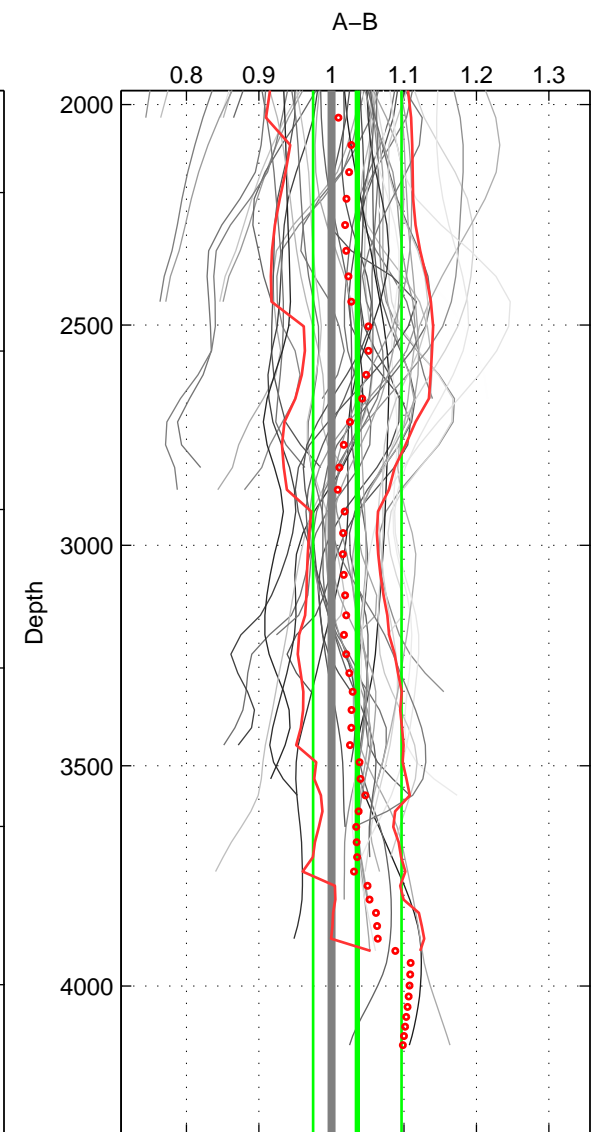

Cruise A (red). Date: Sep 1996 Cruisename: 332-09AR19960822

Cruise B (blue). Date: Jan 1995 Cruisename: 384-49HH19941213

\*\*\* "Favourite" values are means of spaces 1 2 3.

	Offset	O.StDev	Ratio	R.Stdev	Rating
SIGMA:	4.186	3.341	1.040	0.039	5
THETA:	4.466	3.827	1.043	0.043	5
DEPTH:	3.646	6.804	1.036	0.061	5
FAV.:	4.099	4.657	1.040	0.048	5

Profiles of A: 26  
 Profiles of B: 7  
 Diff profs : 55  
 WMoffset (A-B): 4.186  
 WMoffset stdev: 3.3405  
 WMratio (A/B): 1.0403  
 WMratio stdev: 0.038966

Quality (1-5): 5

Profiles of A: 26  
 Profiles of B: 7  
 Diff profs : 55  
 WMoffset (A-B): 4.4655  
 WMoffset stdev: 3.8268  
 WMratio (A/B): 1.0427  
 WMratio stdev: 0.043154

Quality (1-5): 5

Profiles of A: 26  
 Profiles of B: 7  
 Diff profs : 55  
 WMoffset (A-B): 3.6457  
 WMoffset stdev: 6.8044  
 WMratio (A/B): 1.0358  
 WMratio stdev: 0.060982

Quality (1-5): 5