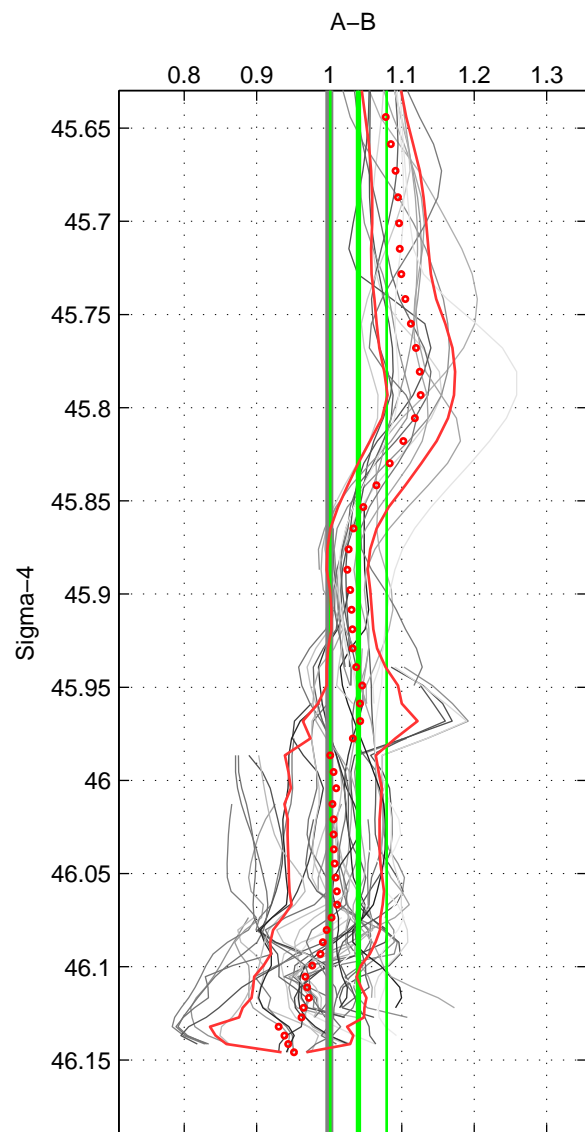

Cruise A (red). Date: Sep 1996 Cruisename: 332-09AR19960822

Cruise B (blue). Date: Jan 1995 Cruisename: 384-49HH19941213

\*\*\* "Favourite" values are means of spaces 1 2 3.

	Offset	O.StDev	Ratio	R.Stdev	Rating
SIGMA:	4.186	3.341	1.040	0.039	5
THETA:	4.466	3.827	1.043	0.043	5
DEPTH:	3.646	6.804	1.036	0.061	5
FAV.:	4.099	4.657	1.040	0.048	5

Profiles of A: 26  
 Profiles of B: 7  
 Diff profs : 55  
 WMoffset (A-B): 4.186  
 WMoffset stdev: 3.3405  
 WMratio (A/B): 1.0403  
 WMratio stdev: 0.038966

Quality (1-5): 5

Profiles of A: 26  
 Profiles of B: 7  
 Diff profs : 55  
 WMoffset (A-B): 4.4655  
 WMoffset stdev: 3.8268  
 WMratio (A/B): 1.0427  
 WMratio stdev: 0.043154

Quality (1-5): 5

Profiles of A: 26  
 Profiles of B: 7  
 Diff profs : 55  
 WMoffset (A-B): 3.6457  
 WMoffset stdev: 6.8044  
 WMratio (A/B): 1.0358  
 WMratio stdev: 0.060982

Quality (1-5): 5