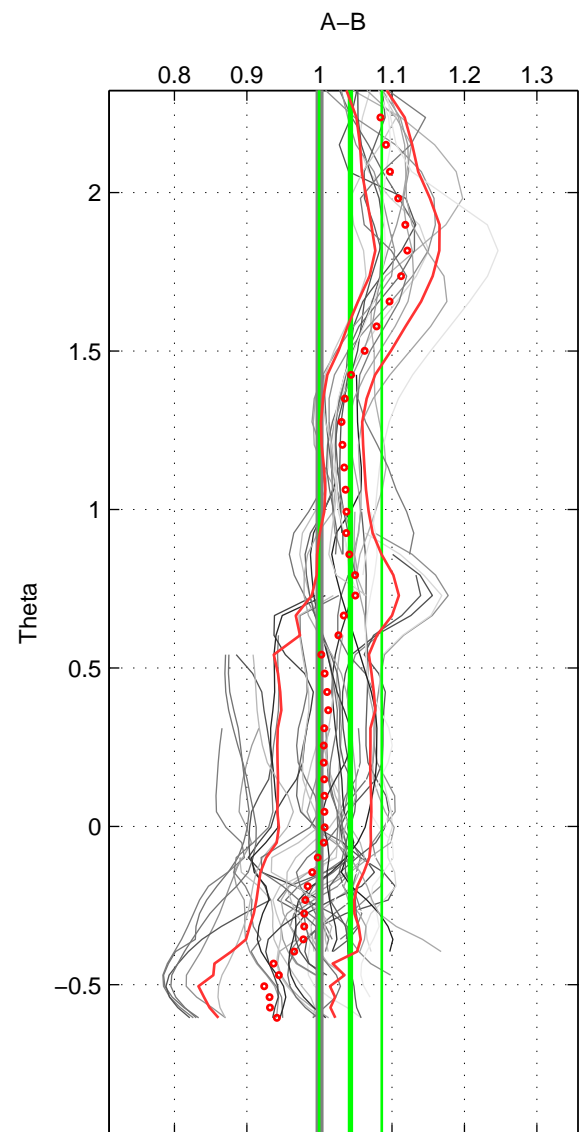

Cruise A (red). Date: Sep 1996 Cruisename: 332-09AR19960822

Cruise B (blue). Date: Jan 1995 Cruisename: 384-49HH19941213

\*\*\* "Favourite" values are means of spaces 1 2 3.

	Offset	O.StDev	Ratio	R.Stdev	Rating
SIGMA:	4.186	3.341	1.040	0.039	5
THETA:	4.466	3.827	1.043	0.043	5
DEPTH:	3.646	6.804	1.036	0.061	5
FAV.:	4.099	4.657	1.040	0.048	5

Profiles of A: 26  
 Profiles of B: 7  
 Diff profs : 55  
 WMoffset (A-B): 4.186  
 WMoffset stdev: 3.3405  
 WMratio (A/B): 1.0403  
 WMratio stdev: 0.038966

Quality (1-5): 5

Profiles of A: 26  
 Profiles of B: 7  
 Diff profs : 55  
 WMoffset (A-B): 4.4655  
 WMoffset stdev: 3.8268  
 WMratio (A/B): 1.0427  
 WMratio stdev: 0.043154

Quality (1-5): 5

Profiles of A: 26  
 Profiles of B: 7  
 Diff profs : 55  
 WMoffset (A-B): 3.6457  
 WMoffset stdev: 6.8044  
 WMratio (A/B): 1.0358  
 WMratio stdev: 0.060982

Quality (1-5): 5