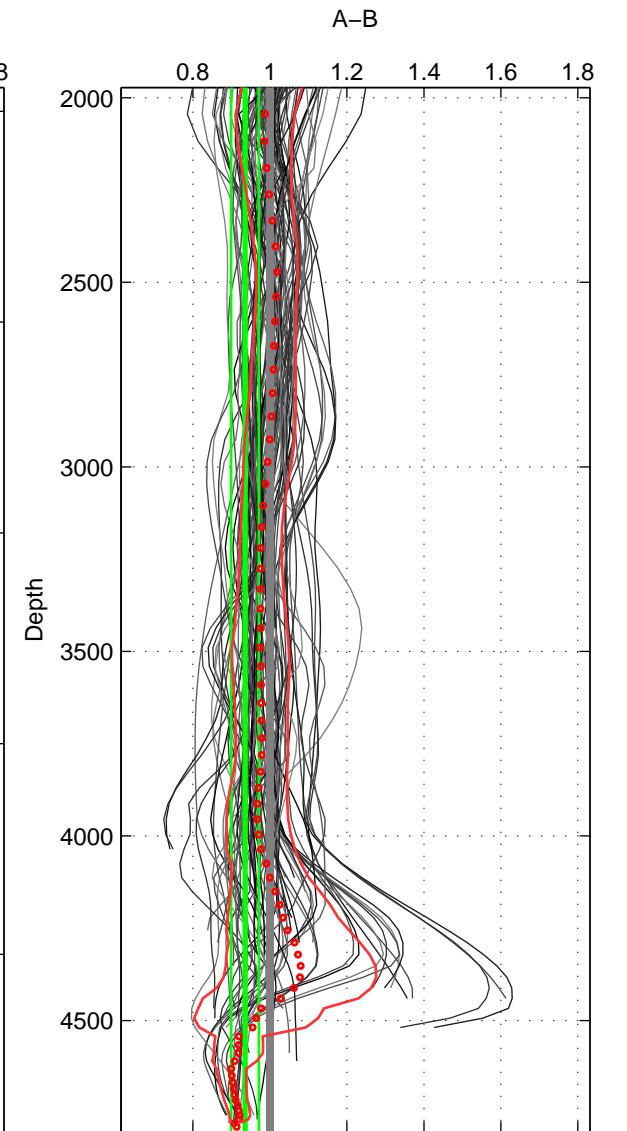

Cruise A (red). Date: May 2010 Cruisename: 217-29HE20100405

Cruise B (blue). Date: Sep 1995 Cruisename: 269-35LU19950909

\*\*\* "Favourite" values are means of spaces 1 2 3.

	Offset	O.StDev	Ratio	R.Stdev	Rating
SIGMA:	-0.615	1.627	0.972	0.056	5
THETA:	-1.480	1.384	0.966	0.023	5
DEPTH:	-1.818	1.840	0.935	0.036	5
FAV. :	-1.304	1.617	0.958	0.039	5

Profiles of A: 29  
 Profiles of B: 27  
 Diff profs : 88  
 WMoffset (A-B): -0.61523  
 WMoffset stdev: 1.6274  
 WMratio (A/B): 0.97213  
 WMratio stdev: 0.05635

Quality (1-5): 5

Profiles of A: 29  
 Profiles of B: 27  
 Diff profs : 88  
 WMoffset (A-B): -1.4802  
 WMoffset stdev: 1.3839  
 WMratio (A/B): 0.96624  
 WMratio stdev: 0.023191

Quality (1-5): 5

Profiles of A: 29  
 Profiles of B: 27  
 Diff profs : 88  
 WMoffset (A-B): -1.8176  
 WMoffset stdev: 1.8397  
 WMratio (A/B): 0.93535  
 WMratio stdev: 0.036021

Quality (1-5): 5