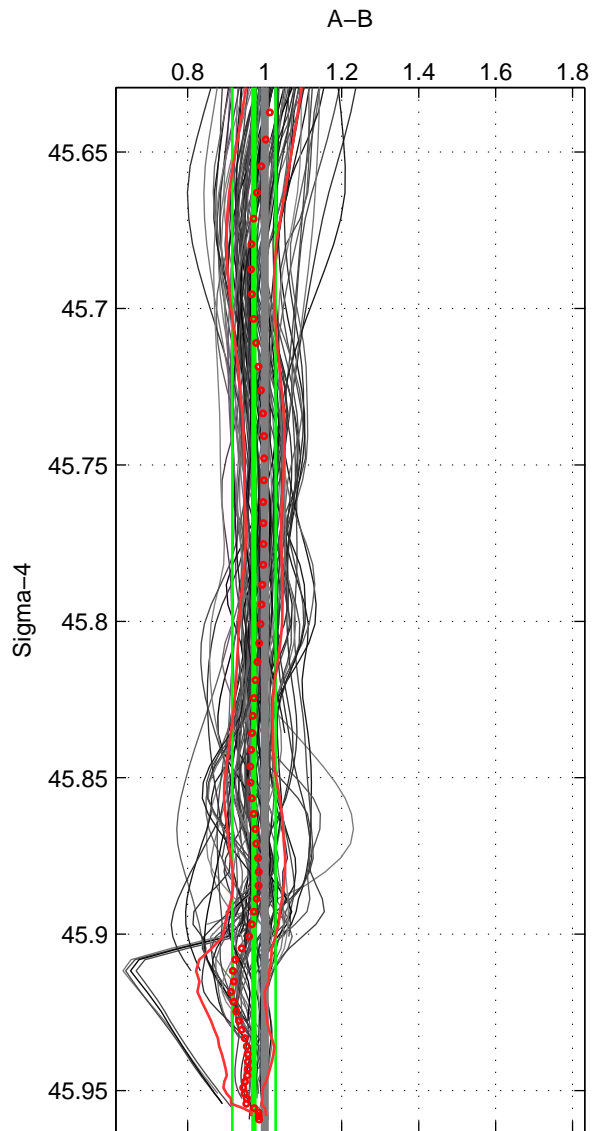

Cruise A (red). Date: May 2010 Cruisename: 217-29HE20100405

Cruise B (blue). Date: Sep 1995 Cruisename: 269-35LU19950909

\*\*\* "Favourite" values are means of spaces 1 2 3.

	Offset	O.StDev	Ratio	R.Stdev	Rating
SIGMA:	-0.615	1.627	0.972	0.056	5
THETA:	-1.480	1.384	0.966	0.023	5
DEPTH:	-1.818	1.840	0.935	0.036	5
FAV. :	-1.304	1.617	0.958	0.039	5

Profiles of A: 29  
 Profiles of B: 27  
 Diff profs : 88  
 WMoffset (A-B): -0.61523  
 WMoffset stdev: 1.6274  
 WMratio (A/B): 0.97213  
 WMratio stdev: 0.05635

Quality (1-5): 5

Profiles of A: 29  
 Profiles of B: 27  
 Diff profs : 88  
 WMoffset (A-B): -1.4802  
 WMoffset stdev: 1.3839  
 WMratio (A/B): 0.96624  
 WMratio stdev: 0.023191

Quality (1-5): 5

Profiles of A: 29  
 Profiles of B: 27  
 Diff profs : 88  
 WMoffset (A-B): -1.8176  
 WMoffset stdev: 1.8397  
 WMratio (A/B): 0.93535  
 WMratio stdev: 0.036021

Quality (1-5): 5