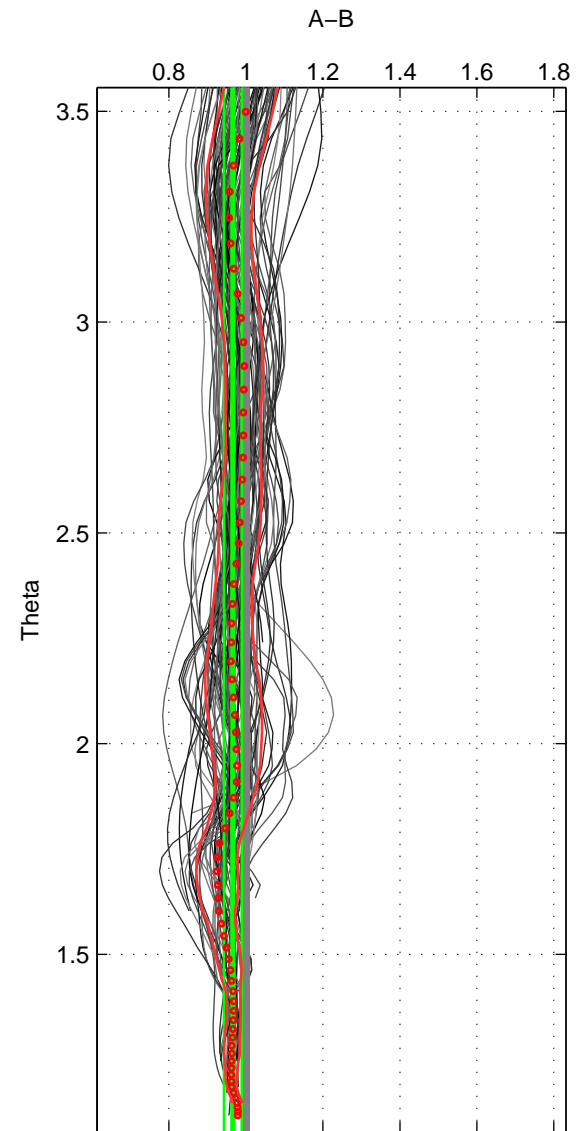

Cruise A (red). Date: May 2010 Cruisename: 217-29HE20100405

Cruise B (blue). Date: Sep 1995 Cruisename: 269-35LU19950909

\*\*\* "Favourite" values are means of spaces 1 2 3.

	Offset	O.StDev	Ratio	R.Stdev	Rating
SIGMA:	-0.615	1.627	0.972	0.056	5
THETA:	-1.480	1.384	0.966	0.023	5
DEPTH:	-1.818	1.840	0.935	0.036	5
FAV. :	-1.304	1.617	0.958	0.039	5

Profiles of A: 29  
 Profiles of B: 27  
 Diff profs : 88  
 WMoffset (A-B): -0.61523  
 WMoffset stdev: 1.6274  
 WMratio (A/B): 0.97213  
 WMratio stdev: 0.05635

Quality (1-5): 5

Profiles of A: 29  
 Profiles of B: 27  
 Diff profs : 88  
 WMoffset (A-B): -1.4802  
 WMoffset stdev: 1.3839  
 WMratio (A/B): 0.96624  
 WMratio stdev: 0.023191

Quality (1-5): 5

Profiles of A: 29  
 Profiles of B: 27  
 Diff profs : 88  
 WMoffset (A-B): -1.8176  
 WMoffset stdev: 1.8397  
 WMratio (A/B): 0.93535  
 WMratio stdev: 0.036021

Quality (1-5): 5