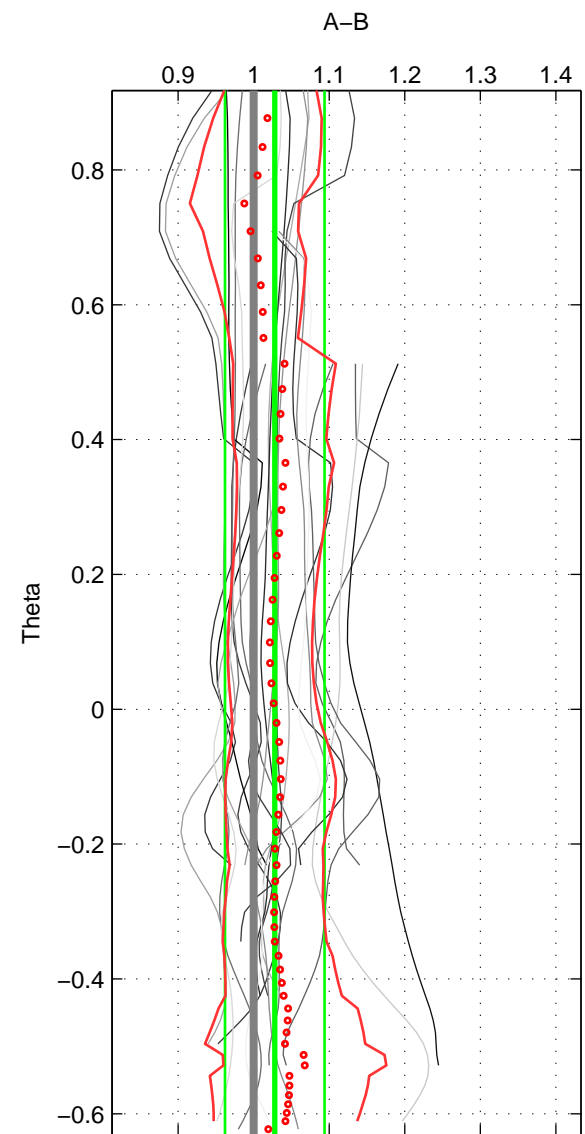

Cruise A (red). Date: Jan 1995 Cruisename: 384-49HH19941213  
 Cruise B (blue). Date: Feb 2002 Cruisename: 387-61TG20020206

\*\*\* "Favourite" values are means of spaces 1 2 3.

	Offset	O.StDev	Ratio	R.Stdev	Rating
SIGMA:	3.554	7.297	1.032	0.066	5
THETA:	3.067	7.337	1.028	0.066	5
DEPTH:	1.196	6.405	1.010	0.056	5
FAV.:	2.606	7.013	1.024	0.063	5

Profiles of A: 6  
 Profiles of B: 6  
 Diff profs : 20  
 WMoffset (A-B): 3.5539  
 WMoffset stdev: 7.2966  
 WMratio (A/B): 1.0324  
 WMratio stdev: 0.065996

Quality (1-5): 5

Profiles of A: 6  
 Profiles of B: 6  
 Diff profs : 20  
 WMoffset (A-B): 3.0671  
 WMoffset stdev: 7.3368  
 WMratio (A/B): 1.0279  
 WMratio stdev: 0.065936

Quality (1-5): 5

Profiles of A: 6  
 Profiles of B: 6  
 Diff profs : 20  
 WMoffset (A-B): 1.196  
 WMoffset stdev: 6.4051  
 WMratio (A/B): 1.0103  
 WMratio stdev: 0.055611

Quality (1-5): 5