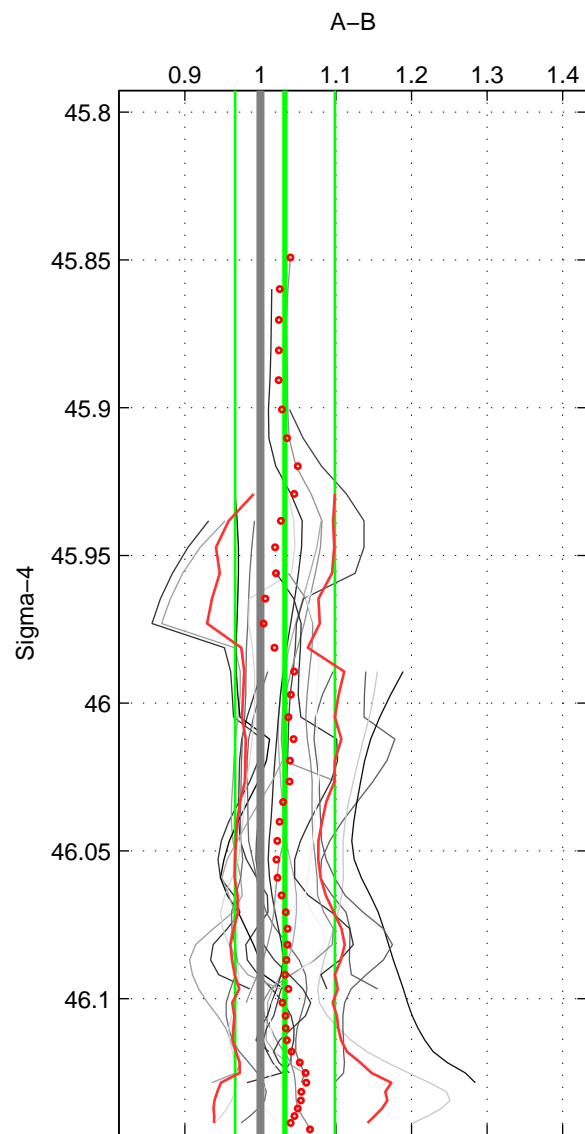

Cruise A (red). Date: Jan 1995 Cruisename: 384-49HH19941213  
 Cruise B (blue). Date: Feb 2002 Cruisename: 387-61TG20020206

\*\*\* "Favourite" values are means of spaces 1 2 3.

	Offset	O.StDev	Ratio	R.Stdev	Rating
SIGMA:	3.554	7.297	1.032	0.066	5
THETA:	3.067	7.337	1.028	0.066	5
DEPTH:	1.196	6.405	1.010	0.056	5
FAV.:	2.606	7.013	1.024	0.063	5

Profiles of A: 6  
 Profiles of B: 6  
 Diff profs : 20  
 WMoffset (A-B): 3.5539  
 WMoffset stdev: 7.2966  
 WMratio (A/B): 1.0324  
 WMratio stdev: 0.065996

Quality (1-5): 5

Profiles of A: 6  
 Profiles of B: 6  
 Diff profs : 20  
 WMoffset (A-B): 3.0671  
 WMoffset stdev: 7.3368  
 WMratio (A/B): 1.0279  
 WMratio stdev: 0.065936

Quality (1-5): 5

Profiles of A: 6  
 Profiles of B: 6  
 Diff profs : 20  
 WMoffset (A-B): 1.196  
 WMoffset stdev: 6.4051  
 WMratio (A/B): 1.0103  
 WMratio stdev: 0.055611

Quality (1-5): 5