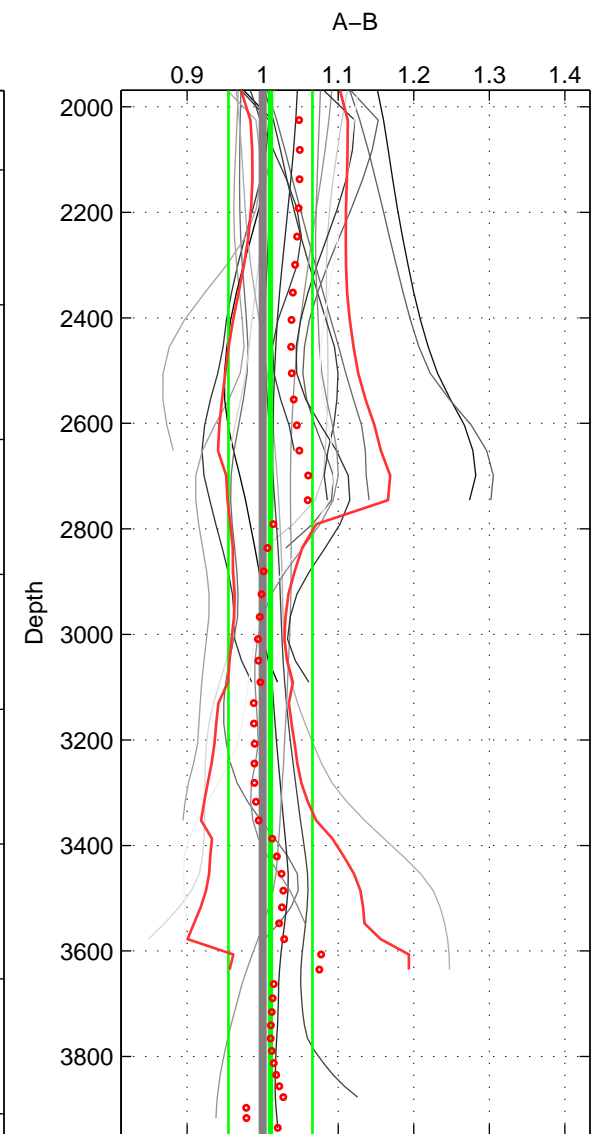

Cruise A (red). Date: Jan 1995 Cruisename: 384-49HH19941213  
 Cruise B (blue). Date: Feb 2002 Cruisename: 387-61TG20020206

\*\*\* "Favourite" values are means of spaces 1 2 3.

	Offset	O.StDev	Ratio	R.Stdev	Rating
SIGMA:	3.554	7.297	1.032	0.066	5
THETA:	3.067	7.337	1.028	0.066	5
DEPTH:	1.196	6.405	1.010	0.056	5
FAV.:	2.606	7.013	1.024	0.063	5

Profiles of A: 6  
 Profiles of B: 6  
 Diff profs : 20  
 WMoffset (A-B): 3.5539  
 WMoffset stdev: 7.2966  
 WMratio (A/B): 1.0324  
 WMratio stdev: 0.065996

Quality (1-5): 5

Profiles of A: 6  
 Profiles of B: 6  
 Diff profs : 20  
 WMoffset (A-B): 3.0671  
 WMoffset stdev: 7.3368  
 WMratio (A/B): 1.0279  
 WMratio stdev: 0.065936

Quality (1-5): 5

Profiles of A: 6  
 Profiles of B: 6  
 Diff profs : 20  
 WMoffset (A-B): 1.196  
 WMoffset stdev: 6.4051  
 WMratio (A/B): 1.0103  
 WMratio stdev: 0.055611

Quality (1-5): 5