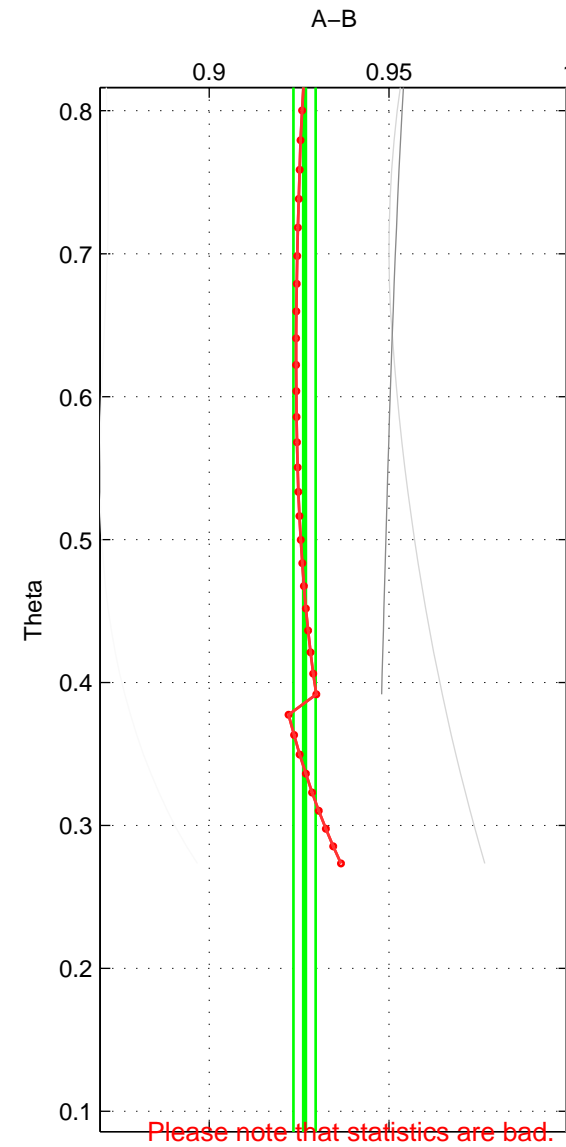

Cruise A (red). Date: Sep 2009 Cruisename: 248-33LG20090916

Cruise B (blue). Date: Jan 1996 Cruisename: 465-29HE19960117

*** "Favourite" values are those of space 2.

	Offset	O.StDev	Ratio	R.Stdev	Rating
SIGMA:	NaN	NaN	NaN	NaN	NaN
THETA:	-9.879	0.433	0.927	0.003	1
DEPTH:	NaN	NaN	NaN	NaN	NaN
FAV. :	-9.879	0.433	0.927	0.003	1

Profiles of A: 1
 Profiles of B: 3
 Diff profs : 3
 WMoffset (A-B): -9.8792
 WMoffset stdev: 0.43321
 WMratio (A/B): 0.92651
 WMratio stdev: 0.0030864

Quality (1-5): 1