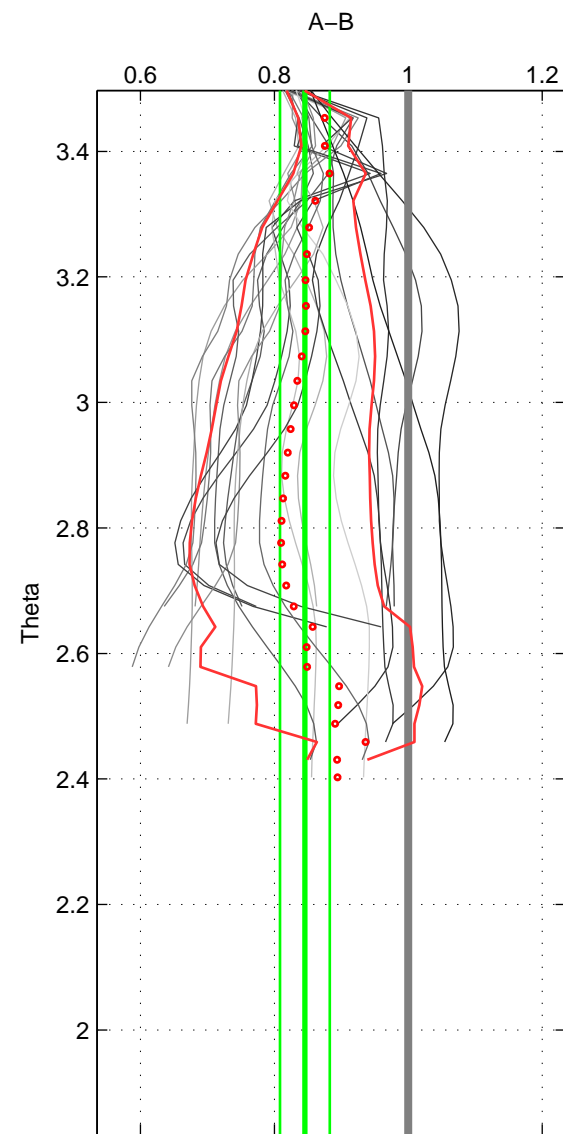

Cruise A (red). Date: Aug 1997 Cruisename: 63-34AR19970805

Cruise B (blue). Date: Apr 1991 Cruisename: 297-64TR19910408

\*\*\* "Favourite" values are means of spaces 1 2.

	Offset	O.StDev	Ratio	R.Stdev	Rating
SIGMA:	-2.101	1.162	0.827	0.090	4
THETA:	-1.721	0.427	0.846	0.037	4
DEPTH:	-2.173	0.224	0.818	0.017	2
FAV.:	-1.911	0.794	0.836	0.063	4

Profiles of A: 3  
 Profiles of B: 7  
 Diff profs : 21  
 WMoffset (A-B): -2.1007  
 WMoffset stdev: 1.1617  
 WMratio (A/B): 0.82666  
 WMratio stdev: 0.089763

Quality (1-5): 4

Profiles of A: 3  
 Profiles of B: 7  
 Diff profs : 21  
 WMoffset (A-B): -1.7213  
 WMoffset stdev: 0.42713  
 WMratio (A/B): 0.84562  
 WMratio stdev: 0.037076

Quality (1-5): 4

Profiles of A: 3  
 Profiles of B: 7  
 Diff profs : 21  
 WMoffset (A-B): -2.1725  
 WMoffset stdev: 0.22385  
 WMratio (A/B): 0.81788  
 WMratio stdev: 0.017422

Quality (1-5): 2

Please note that statistics are bad.