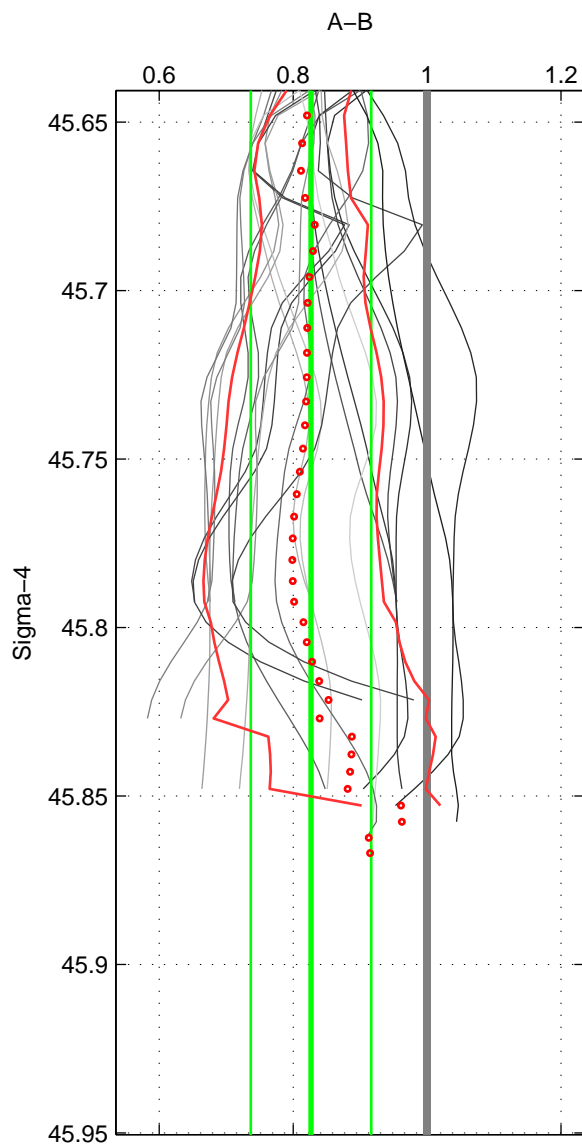

Cruise A (red). Date: Aug 1997 Cruisename: 63-34AR19970805

Cruise B (blue). Date: Apr 1991 Cruisename: 297-64TR19910408

\*\*\* "Favourite" values are means of spaces 1 2.

	Offset	O.StDev	Ratio	R.Stdev	Rating
SIGMA:	-2.101	1.162	0.827	0.090	4
THETA:	-1.721	0.427	0.846	0.037	4
DEPTH:	-2.173	0.224	0.818	0.017	2
FAV.:	-1.911	0.794	0.836	0.063	4

Profiles of A: 3  
 Profiles of B: 7  
 Diff profs : 21  
 WMoffset (A-B): -2.1007  
 WMoffset stdev: 1.1617  
 WMratio (A/B): 0.82666  
 WMratio stdev: 0.089763

Quality (1-5): 4

Profiles of A: 3  
 Profiles of B: 7  
 Diff profs : 21  
 WMoffset (A-B): -1.7213  
 WMoffset stdev: 0.42713  
 WMratio (A/B): 0.84562  
 WMratio stdev: 0.037076

Quality (1-5): 4

Profiles of A: 3  
 Profiles of B: 7  
 Diff profs : 21  
 WMoffset (A-B): -2.1725  
 WMoffset stdev: 0.22385  
 WMratio (A/B): 0.81788  
 WMratio stdev: 0.017422

Quality (1-5): 2

Please note that statistics are bad.