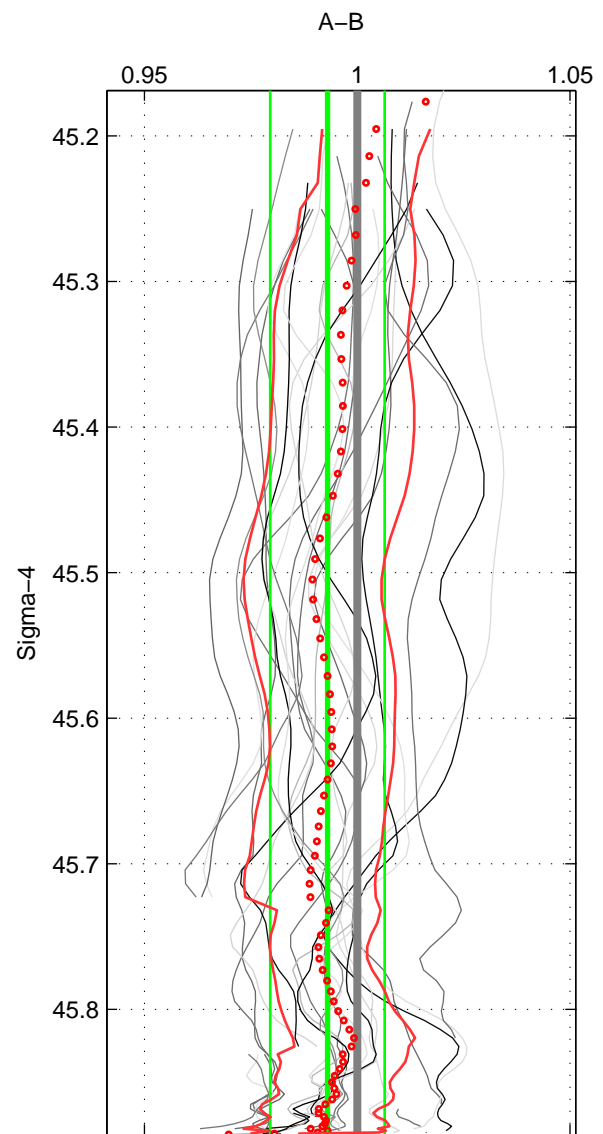

Cruise A (red). Date: Jun 1999 Cruisename: 578-49K619990523

Cruise B (blue). Date: Oct 2008 Cruisename: 615-49NZ20081011

*** "Favourite" values are means of spaces 1 2 3.

	Offset	O.StDev	Ratio	R.Stdev	Rating
SIGMA:	-1.053	2.043	0.993	0.013	5
THETA:	-1.317	2.142	0.991	0.014	5
DEPTH:	-1.188	2.332	0.992	0.015	5
FAV. :	-1.186	2.172	0.992	0.014	5

Profiles of A: 11
 Profiles of B: 5
 Diff profs : 21
 WMoffset (A-B): -1.0529
 WMoffset stdev: 2.0431
 WMratio (A/B): 0.99302
 WMratio stdev: 0.013448

Quality (1-5): 5

Profiles of A: 11
 Profiles of B: 5
 Diff profs : 21
 WMoffset (A-B): -1.3171
 WMoffset stdev: 2.1415
 WMratio (A/B): 0.99147
 WMratio stdev: 0.013931

Quality (1-5): 5

Profiles of A: 11
 Profiles of B: 5
 Diff profs : 21
 WMoffset (A-B): -1.1879
 WMoffset stdev: 2.3318
 WMratio (A/B): 0.99212
 WMratio stdev: 0.015429

Quality (1-5): 5