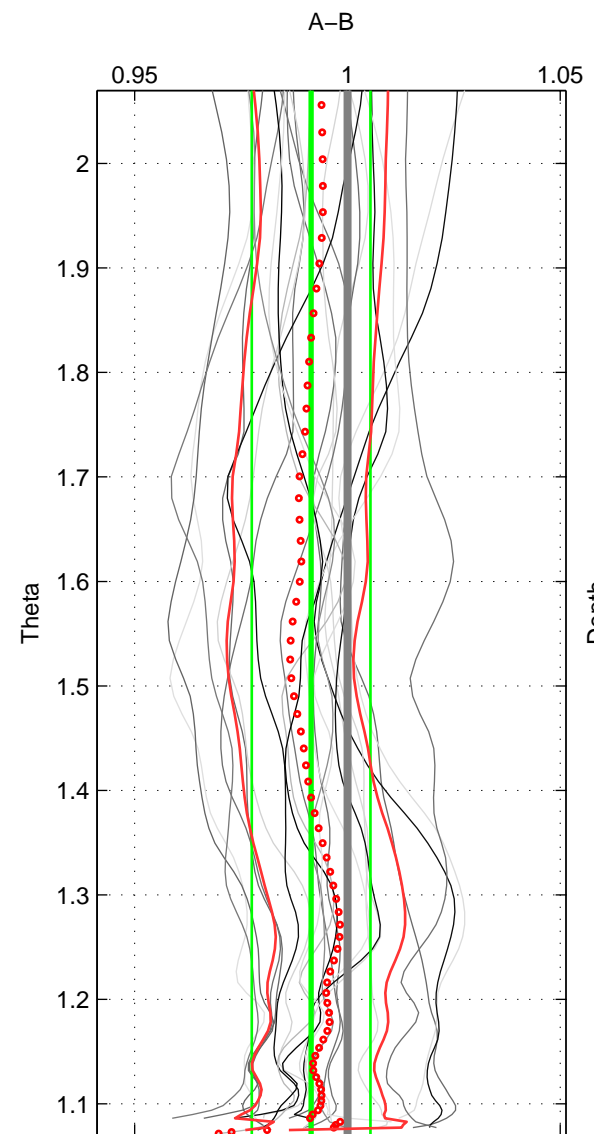

Cruise A (red). Date: Jun 1999 Cruisename: 578-49K619990523

Cruise B (blue). Date: Oct 2008 Cruisename: 615-49NZ20081011

*** "Favourite" values are means of spaces 1 2 3.

	Offset	O.StDev	Ratio	R.Stdev	Rating
SIGMA:	-1.053	2.043	0.993	0.013	5
THETA:	-1.317	2.142	0.991	0.014	5
DEPTH:	-1.188	2.332	0.992	0.015	5
FAV. :	-1.186	2.172	0.992	0.014	5

Profiles of A: 11
 Profiles of B: 5
 Diff profs : 21
 WMoffset (A-B): -1.0529
 WMoffset stdev: 2.0431
 WMratio (A/B): 0.99302
 WMratio stdev: 0.013448

Quality (1-5): 5

Profiles of A: 11
 Profiles of B: 5
 Diff profs : 21
 WMoffset (A-B): -1.3171
 WMoffset stdev: 2.1415
 WMratio (A/B): 0.99147
 WMratio stdev: 0.013931

Quality (1-5): 5

Profiles of A: 11
 Profiles of B: 5
 Diff profs : 21
 WMoffset (A-B): -1.1879
 WMoffset stdev: 2.3318
 WMratio (A/B): 0.99212
 WMratio stdev: 0.015429

Quality (1-5): 5