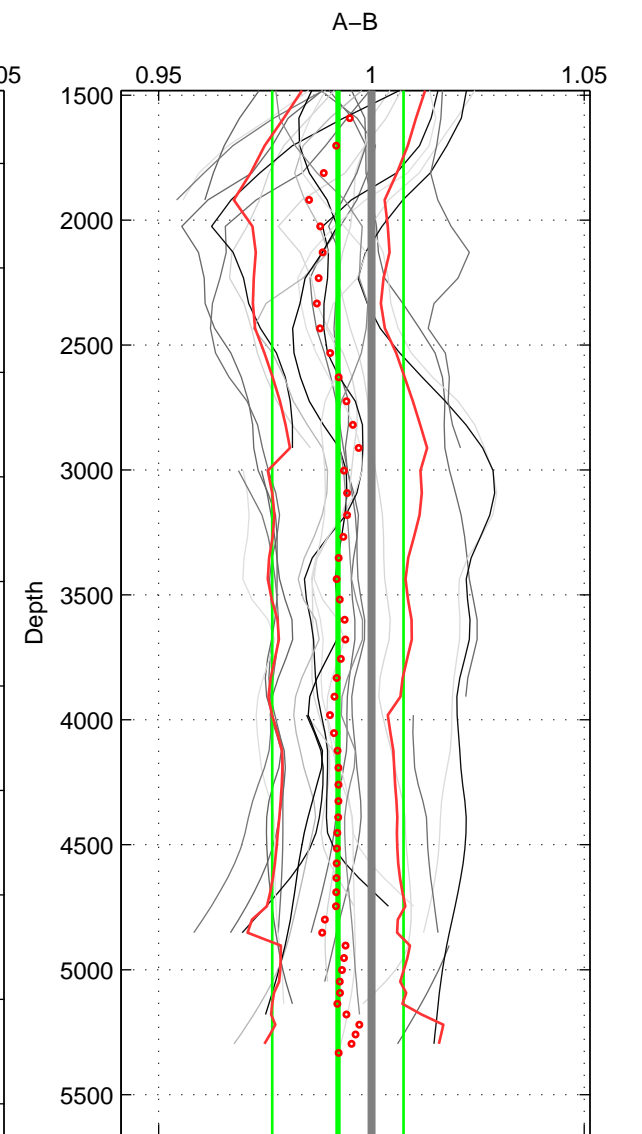

Cruise A (red). Date: Jun 1999 Cruisename: 578-49K619990523

Cruise B (blue). Date: Oct 2008 Cruisename: 615-49NZ20081011

*** "Favourite" values are means of spaces 1 2 3.

	Offset	O.StDev	Ratio	R.Stdev	Rating
SIGMA:	-1.053	2.043	0.993	0.013	5
THETA:	-1.317	2.142	0.991	0.014	5
DEPTH:	-1.188	2.332	0.992	0.015	5
FAV. :	-1.186	2.172	0.992	0.014	5

Profiles of A: 11
 Profiles of B: 5
 Diff profs : 21
 WMoffset (A-B): -1.0529
 WMoffset stdev: 2.0431
 WMratio (A/B): 0.99302
 WMratio stdev: 0.013448

Quality (1-5): 5

Profiles of A: 11
 Profiles of B: 5
 Diff profs : 21
 WMoffset (A-B): -1.3171
 WMoffset stdev: 2.1415
 WMratio (A/B): 0.99147
 WMratio stdev: 0.013931

Quality (1-5): 5

Profiles of A: 11
 Profiles of B: 5
 Diff profs : 21
 WMoffset (A-B): -1.1879
 WMoffset stdev: 2.3318
 WMratio (A/B): 0.99212
 WMratio stdev: 0.015429

Quality (1-5): 5