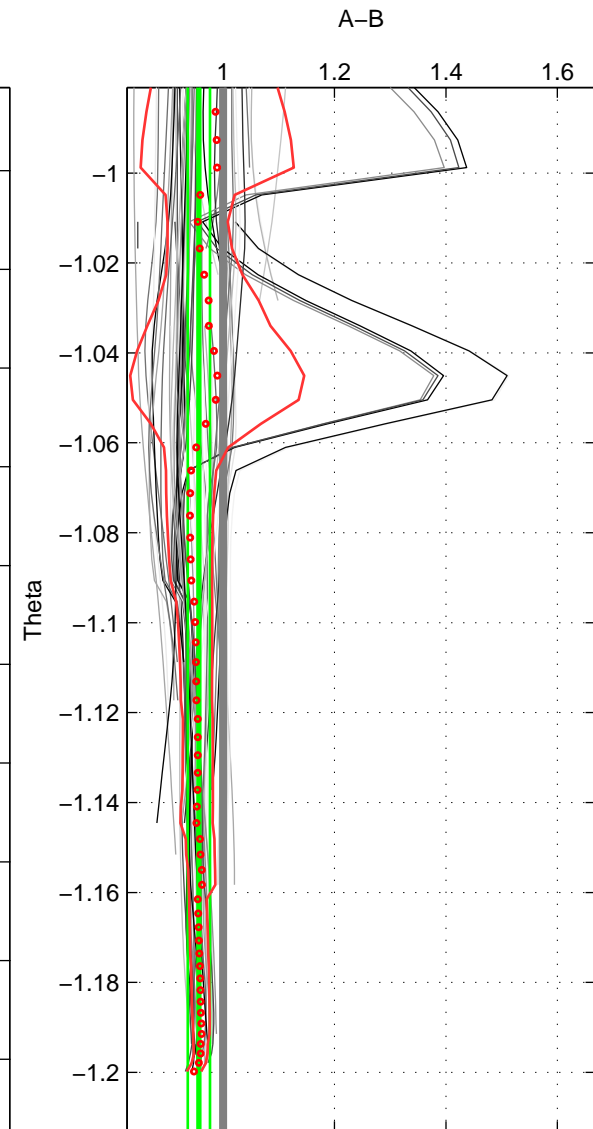

Cruise A (red). Date: Aug 1993 Cruisename: 87-58JH19930730

Cruise B (blue). Date: Nov 1994 Cruisename: 91-58JH19941028

\*\*\* "Favourite" values are means of spaces 1 2 3.

	Offset	O.StDev	Ratio	R.Stdev	Rating
SIGMA:	-0.606	0.358	0.946	0.031	4
THETA:	-0.501	0.234	0.957	0.020	4
DEPTH:	-0.375	0.176	0.968	0.015	4
FAV. :	-0.494	0.256	0.957	0.022	4

Profiles of A: 9  
 Profiles of B: 19  
 Diff profs : 61  
 WMoffset (A-B): -0.60647  
 WMoffset stdev: 0.35771  
 WMratio (A/B): 0.94557  
 WMratio stdev: 0.031455

Quality (1-5): 4

Profiles of A: 9  
 Profiles of B: 19  
 Diff profs : 60  
 WMoffset (A-B): -0.50061  
 WMoffset stdev: 0.23404  
 WMratio (A/B): 0.95659  
 WMratio stdev: 0.019775

Quality (1-5): 4

Profiles of A: 9  
 Profiles of B: 19  
 Diff profs : 61  
 WMoffset (A-B): -0.37528  
 WMoffset stdev: 0.1756  
 WMratio (A/B): 0.96762  
 WMratio stdev: 0.014914

Quality (1-5): 4