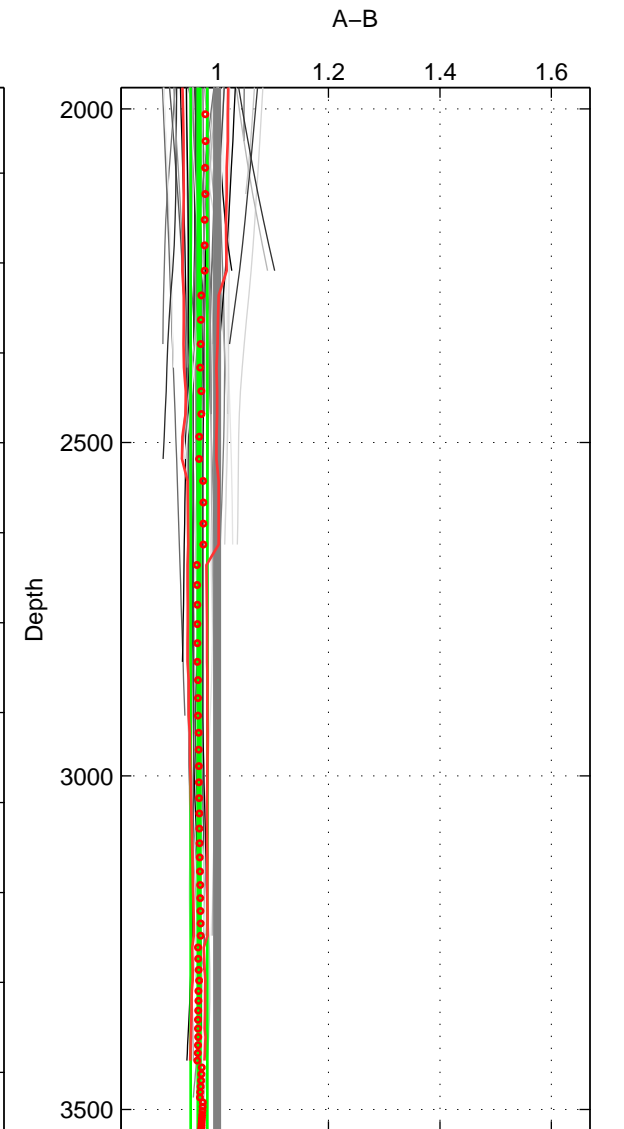

Cruise A (red). Date: Aug 1993 Cruisename: 87-58JH19930730

Cruise B (blue). Date: Nov 1994 Cruisename: 91-58JH19941028

\*\*\* "Favourite" values are means of spaces 1 2 3.

	Offset	O.StDev	Ratio	R.Stdev	Rating
SIGMA:	-0.606	0.358	0.946	0.031	4
THETA:	-0.501	0.234	0.957	0.020	4
DEPTH:	-0.375	0.176	0.968	0.015	4
FAV. :	-0.494	0.256	0.957	0.022	4

Profiles of A: 9  
 Profiles of B: 19  
 Diff profs : 61  
 WMoffset (A-B): -0.60647  
 WMoffset stdev: 0.35771  
 WMratio (A/B): 0.94557  
 WMratio stdev: 0.031455

Quality (1-5): 4

Profiles of A: 9  
 Profiles of B: 19  
 Diff profs : 60  
 WMoffset (A-B): -0.50061  
 WMoffset stdev: 0.23404  
 WMratio (A/B): 0.95659  
 WMratio stdev: 0.019775

Quality (1-5): 4

Profiles of A: 9  
 Profiles of B: 19  
 Diff profs : 61  
 WMoffset (A-B): -0.37528  
 WMoffset stdev: 0.1756  
 WMratio (A/B): 0.96762  
 WMratio stdev: 0.014914

Quality (1-5): 4