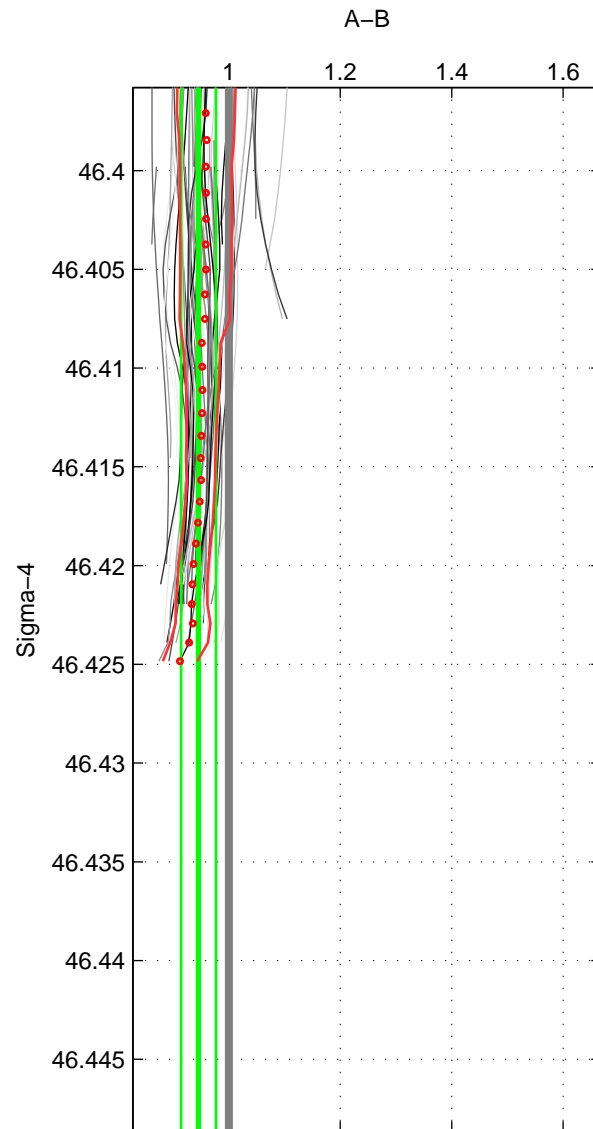

Cruise A (red). Date: Aug 1993 Cruisename: 87-58JH19930730

Cruise B (blue). Date: Nov 1994 Cruisename: 91-58JH19941028

\*\*\* "Favourite" values are means of spaces 1 2 3.

	Offset	O.StDev	Ratio	R.Stdev	Rating
SIGMA:	-0.606	0.358	0.946	0.031	4
THETA:	-0.501	0.234	0.957	0.020	4
DEPTH:	-0.375	0.176	0.968	0.015	4
FAV. :	-0.494	0.256	0.957	0.022	4

Profiles of A: 9  
 Profiles of B: 19  
 Diff profs : 61  
 WMoffset (A-B): -0.60647  
 WMoffset stdev: 0.35771  
 WMratio (A/B): 0.94557  
 WMratio stdev: 0.031455

Quality (1-5): 4

Profiles of A: 9  
 Profiles of B: 19  
 Diff profs : 60  
 WMoffset (A-B): -0.50061  
 WMoffset stdev: 0.23404  
 WMratio (A/B): 0.95659  
 WMratio stdev: 0.019775

Quality (1-5): 4

Profiles of A: 9  
 Profiles of B: 19  
 Diff profs : 61  
 WMoffset (A-B): -0.37528  
 WMoffset stdev: 0.1756  
 WMratio (A/B): 0.96762  
 WMratio stdev: 0.014914

Quality (1-5): 4