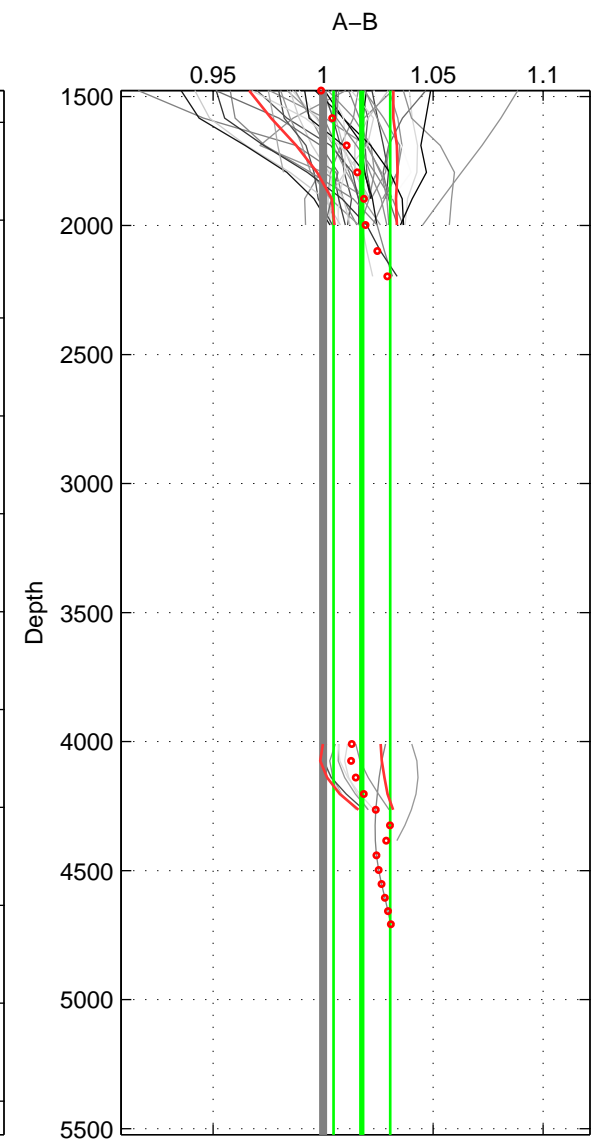

Cruise A (red). Date: Sep 1992 Cruisename: 494-322019920816

Cruise B (blue). Date: Jul 2005 Cruisename: 669-49UF20050615

*** "Favourite" values are means of spaces 1 2.

	Offset	O.StDev	Ratio	R.Stdev	Rating
SIGMA:	1.866	0.572	1.014	0.004	5
THETA:	2.705	0.756	1.020	0.006	5
DEPTH:	2.380	1.773	1.018	0.013	4
FAV.:	2.286	0.664	1.017	0.005	5

Profiles of A: 32
 Profiles of B: 15
 Diff profs : 45
 WMoffset (A-B): 1.8659
 WMoffset stdev: 0.57229
 WMratio (A/B): 1.0142
 WMratio stdev: 0.0044058

Quality (1-5): 5

Profiles of A: 32
 Profiles of B: 15
 Diff profs : 45
 WMoffset (A-B): 2.7055
 WMoffset stdev: 0.75642
 WMratio (A/B): 1.02
 WMratio stdev: 0.0056316

Quality (1-5): 5

Profiles of A: 32
 Profiles of B: 15
 Diff profs : 45
 WMoffset (A-B): 2.3799
 WMoffset stdev: 1.7733
 WMratio (A/B): 1.0177
 WMratio stdev: 0.012838

Quality (1-5): 4