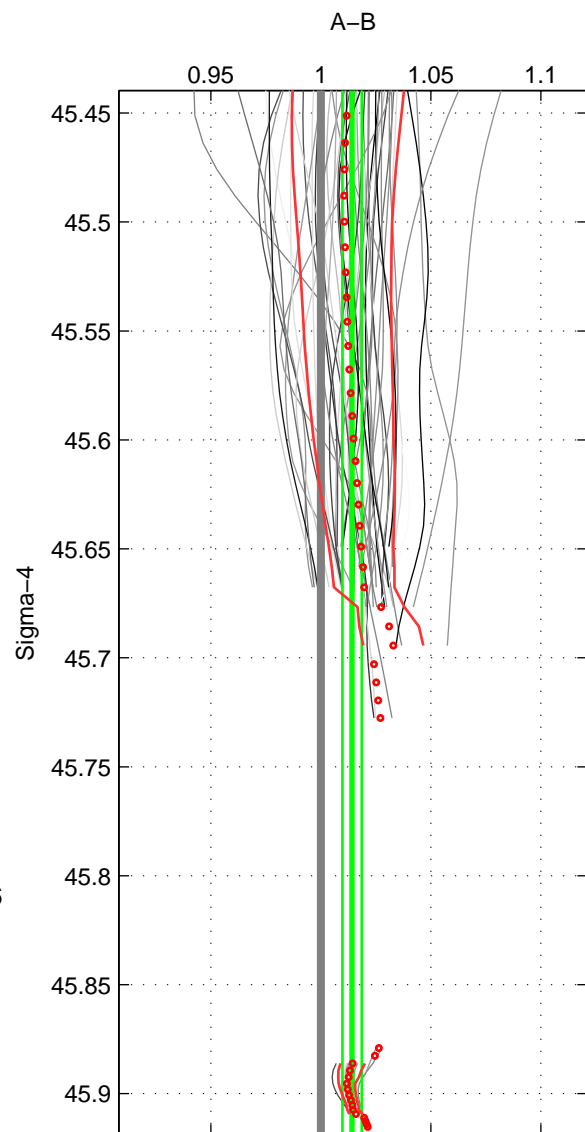

Cruise A (red). Date: Sep 1992 Cruisename: 494-322019920816

Cruise B (blue). Date: Jul 2005 Cruisename: 669-49UF20050615

*** "Favourite" values are means of spaces 1 2.

	Offset	O.StDev	Ratio	R.Stdev	Rating
SIGMA:	1.866	0.572	1.014	0.004	5
THETA:	2.705	0.756	1.020	0.006	5
DEPTH:	2.380	1.773	1.018	0.013	4
FAV.:	2.286	0.664	1.017	0.005	5

Profiles of A: 32
 Profiles of B: 15
 Diff profs : 45
 WMoffset (A-B): 1.8659
 WMoffset stdev: 0.57229
 WMratio (A/B): 1.0142
 WMratio stdev: 0.0044058

Quality (1-5): 5

Profiles of A: 32
 Profiles of B: 15
 Diff profs : 45
 WMoffset (A-B): 2.7055
 WMoffset stdev: 0.75642
 WMratio (A/B): 1.02
 WMratio stdev: 0.0056316

Quality (1-5): 5

Profiles of A: 32
 Profiles of B: 15
 Diff profs : 45
 WMoffset (A-B): 2.3799
 WMoffset stdev: 1.7733
 WMratio (A/B): 1.0177
 WMratio stdev: 0.012838

Quality (1-5): 4