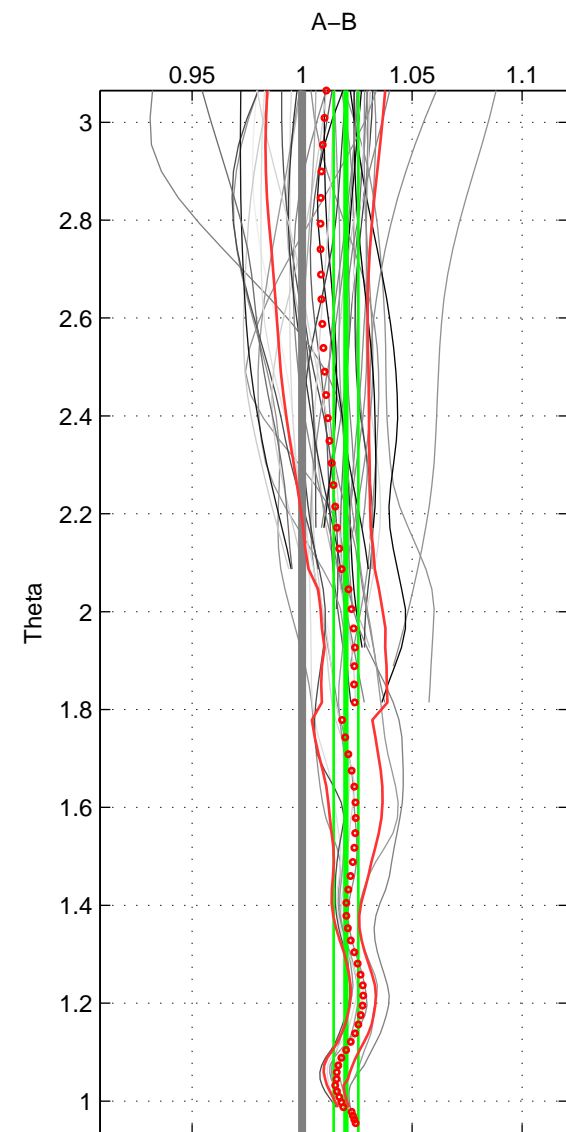

Cruise A (red). Date: Sep 1992 Cruisename: 494-322019920816

Cruise B (blue). Date: Jul 2005 Cruisename: 669-49UF20050615

*** "Favourite" values are means of spaces 1 2.

	Offset	O.StDev	Ratio	R.Stdev	Rating
SIGMA:	1.866	0.572	1.014	0.004	5
THETA:	2.705	0.756	1.020	0.006	5
DEPTH:	2.380	1.773	1.018	0.013	4
FAV.:	2.286	0.664	1.017	0.005	5

Profiles of A: 32
 Profiles of B: 15
 Diff profs : 45
 WMoffset (A-B): 1.8659
 WMoffset stdev: 0.57229
 WMratio (A/B): 1.0142
 WMratio stdev: 0.0044058

Quality (1-5): 5

Profiles of A: 32
 Profiles of B: 15
 Diff profs : 45
 WMoffset (A-B): 2.7055
 WMoffset stdev: 0.75642
 WMratio (A/B): 1.02
 WMratio stdev: 0.0056316

Quality (1-5): 5

Profiles of A: 32
 Profiles of B: 15
 Diff profs : 45
 WMoffset (A-B): 2.3799
 WMoffset stdev: 1.7733
 WMratio (A/B): 1.0177
 WMratio stdev: 0.012838

Quality (1-5): 4