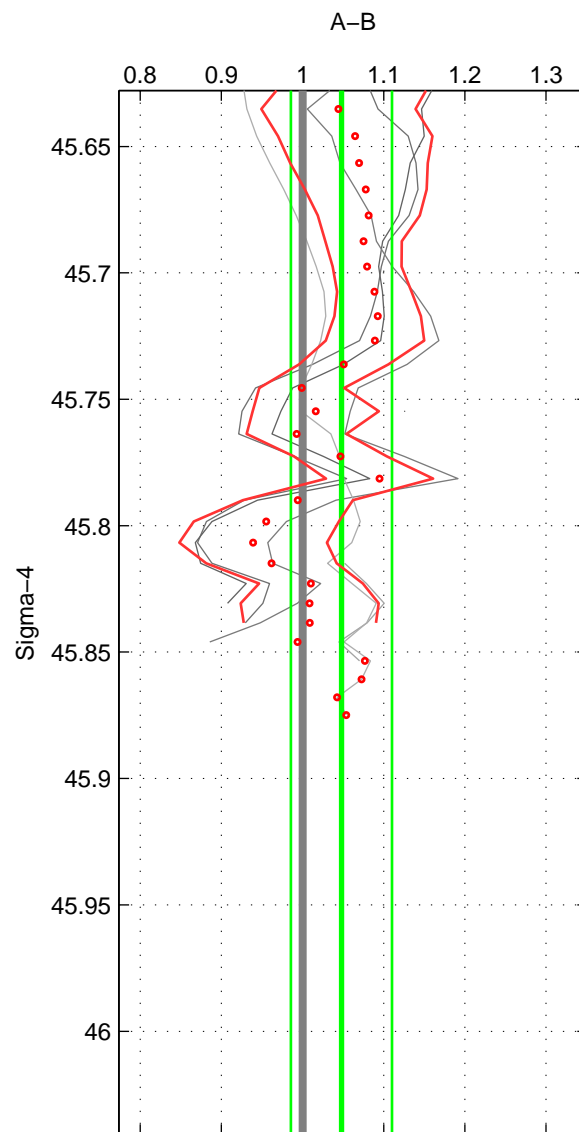

Cruise A (red). Date: Nov 1972 Cruisename: 219-316N19720718.1

Cruise B (blue). Date: Aug 1993 Cruisename: 251-33MW19930704.1

*** "Favourite" values are those of space 1.

	Offset	O.StDev	Ratio	R.Stdev	Rating
SIGMA:	0.866	0.671	1.048	0.062	4
THETA:	0.865	0.815	1.040	0.061	3
DEPTH:	0.775	0.359	1.023	0.022	2
FAV.:	0.866	0.671	1.048	0.062	4

Profiles of A: 3
 Profiles of B: 6
 Diff profs : 6
 WMoffset (A-B): 0.86636
 WMoffset stdev: 0.6713
 WMratio (A/B): 1.0479
 WMratio stdev: 0.062267

Quality (1-5): 4

Profiles of A: 3
 Profiles of B: 5
 Diff profs : 5
 WMoffset (A-B): 0.8645
 WMoffset stdev: 0.81547
 WMratio (A/B): 1.0396
 WMratio stdev: 0.060892

Quality (1-5): 3

Profiles of A: 3
 Profiles of B: 5
 Diff profs : 5
 WMoffset (A-B): 0.77499
 WMoffset stdev: 0.3592
 WMratio (A/B): 1.0235
 WMratio stdev: 0.021781

Quality (1-5): 2

Please note that statistics are bad.