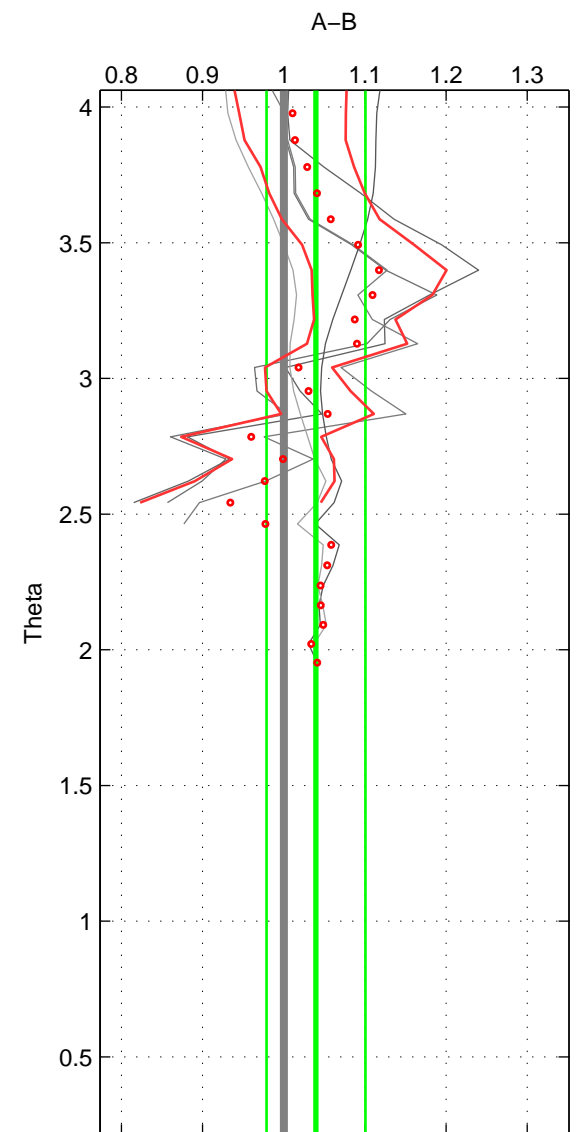

Cruise A (red). Date: Nov 1972 Cruisename: 219-316N19720718.1

Cruise B (blue). Date: Aug 1993 Cruisename: 251-33MW19930704.1

*** "Favourite" values are those of space 1.

	Offset	O.StDev	Ratio	R.Stdev	Rating
SIGMA:	0.866	0.671	1.048	0.062	4
THETA:	0.865	0.815	1.040	0.061	3
DEPTH:	0.775	0.359	1.023	0.022	2
FAV.:	0.866	0.671	1.048	0.062	4

Profiles of A: 3
 Profiles of B: 6
 Diff profs : 6
 WMoffset (A-B): 0.86636
 WMoffset stdev: 0.6713
 WMratio (A/B): 1.0479
 WMratio stdev: 0.062267

Quality (1-5): 4

Profiles of A: 3
 Profiles of B: 5
 Diff profs : 5
 WMoffset (A-B): 0.8645
 WMoffset stdev: 0.81547
 WMratio (A/B): 1.0396
 WMratio stdev: 0.060892

Quality (1-5): 3

Profiles of A: 3
 Profiles of B: 5
 Diff profs : 5
 WMoffset (A-B): 0.77499
 WMoffset stdev: 0.3592
 WMratio (A/B): 1.0235
 WMratio stdev: 0.021781

Quality (1-5): 2

Please note that statistics are bad.