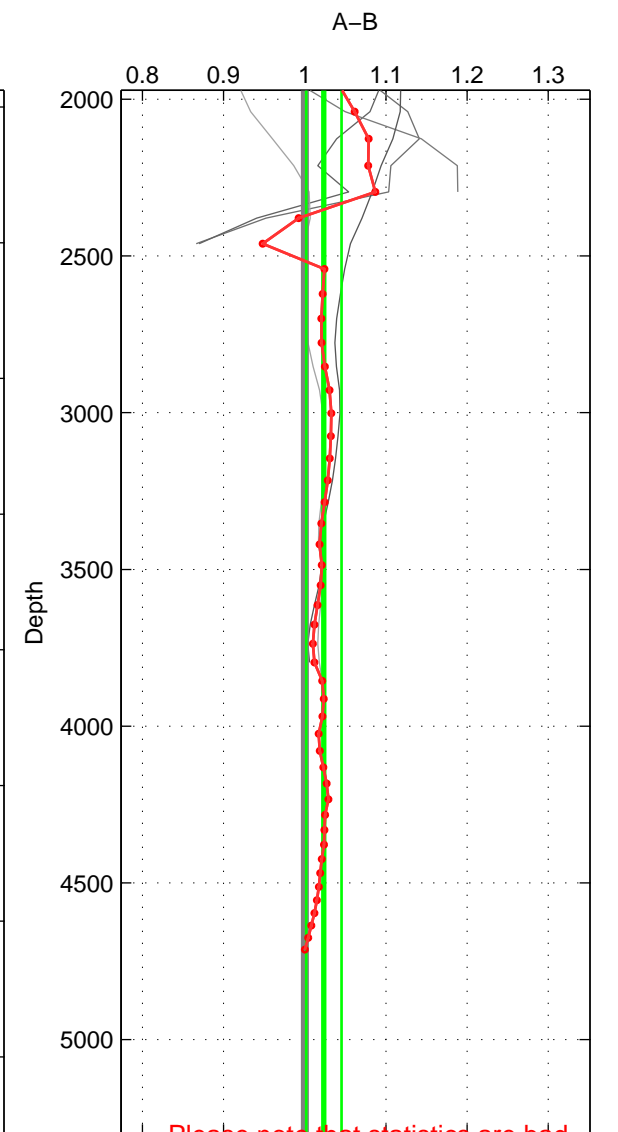

Cruise A (red). Date: Nov 1972 Cruisename: 219-316N19720718.1

Cruise B (blue). Date: Aug 1993 Cruisename: 251-33MW19930704.1

*** "Favourite" values are those of space 1.

	Offset	O.StDev	Ratio	R.Stdev	Rating
SIGMA:	0.866	0.671	1.048	0.062	4
THETA:	0.865	0.815	1.040	0.061	3
DEPTH:	0.775	0.359	1.023	0.022	2
FAV.:	0.866	0.671	1.048	0.062	4

Profiles of A: 3
 Profiles of B: 6
 Diff profs : 6
 WMoffset (A-B): 0.86636
 WMoffset stdev: 0.6713
 WMratio (A/B): 1.0479
 WMratio stdev: 0.062267

Quality (1-5): 4

Profiles of A: 3
 Profiles of B: 5
 Diff profs : 5
 WMoffset (A-B): 0.8645
 WMoffset stdev: 0.81547
 WMratio (A/B): 1.0396
 WMratio stdev: 0.060892

Quality (1-5): 3

Profiles of A: 3
 Profiles of B: 5
 Diff profs : 5
 WMoffset (A-B): 0.77499
 WMoffset stdev: 0.3592
 WMratio (A/B): 1.0235
 WMratio stdev: 0.021781

Quality (1-5): 2

Please note that statistics are bad.