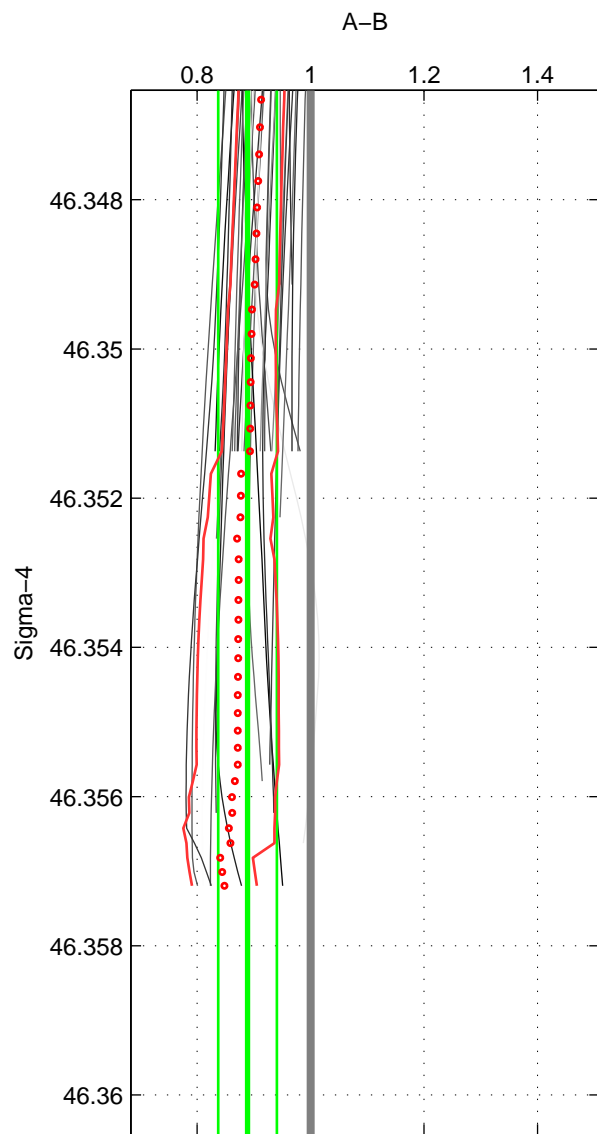

Cruise A (red). Date: Jul 2003 Cruisename: 50-320620030705
 Cruise B (blue). Date: Aug 2004 Cruisename: 56-32H120040718

*** "Favourite" values are those of space 2.

	Offset	O.StDev	Ratio	R.Stdev	Rating
SIGMA:	-1.507	0.701	0.889	0.052	3
THETA:	0.417	0.979	1.035	0.075	5
DEPTH:	-0.853	0.333	0.937	0.027	3
FAV.:	0.417	0.979	1.035	0.075	5

Profiles of A: 25
 Profiles of B: 2
 Diff profs: 33
 WMoffset (A-B): -1.5069
 WMoffset stdev: 0.70112
 WMratio (A/B): 0.8888
 WMratio stdev: 0.051677

Quality (1-5): 3

Profiles of A: 25
 Profiles of B: 6
 Diff profs: 98
 WMoffset (A-B): 0.41672
 WMoffset stdev: 0.97938
 WMratio (A/B): 1.0349
 WMratio stdev: 0.075366

Quality (1-5): 5

Profiles of A: 25
 Profiles of B: 5
 Diff profs: 82
 WMoffset (A-B): -0.85266
 WMoffset stdev: 0.33303
 WMratio (A/B): 0.93731
 WMratio stdev: 0.026711

Quality (1-5): 3

Please note that statistics are bad.