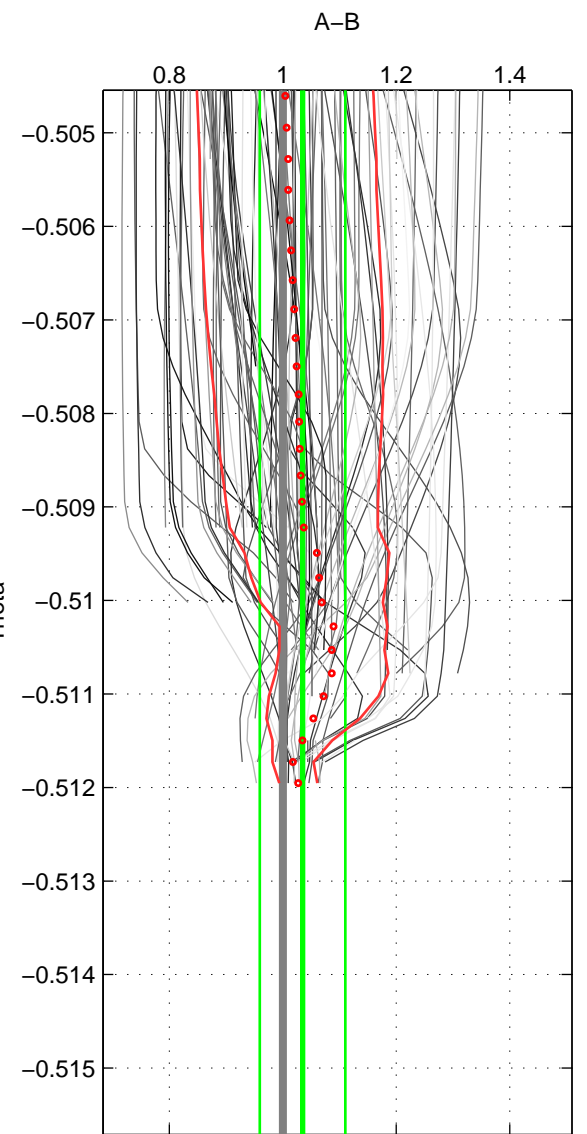

Cruise A (red). Date: Jul 2003 Cruisename: 50-320620030705
 Cruise B (blue). Date: Aug 2004 Cruisename: 56-32H120040718

*** "Favourite" values are those of space 2.

	Offset	O.StDev	Ratio	R.Stdev	Rating
SIGMA:	-1.507	0.701	0.889	0.052	3
THETA:	0.417	0.979	1.035	0.075	5
DEPTH:	-0.853	0.333	0.937	0.027	3
FAV.:	0.417	0.979	1.035	0.075	5

Profiles of A: 25
 Profiles of B: 2
 Diff profs: 33
 WMoffset (A-B): -1.5069
 WMoffset stdev: 0.70112
 WMratio (A/B): 0.8888
 WMratio stdev: 0.051677

Quality (1-5): 3

Profiles of A: 25
 Profiles of B: 6
 Diff profs: 98
 WMoffset (A-B): 0.41672
 WMoffset stdev: 0.97938
 WMratio (A/B): 1.0349
 WMratio stdev: 0.075366

Quality (1-5): 5

Profiles of A: 25
 Profiles of B: 5
 Diff profs: 82
 WMoffset (A-B): -0.85266
 WMoffset stdev: 0.33303
 WMratio (A/B): 0.93731
 WMratio stdev: 0.026711

Quality (1-5): 3

Please note that statistics are bad.