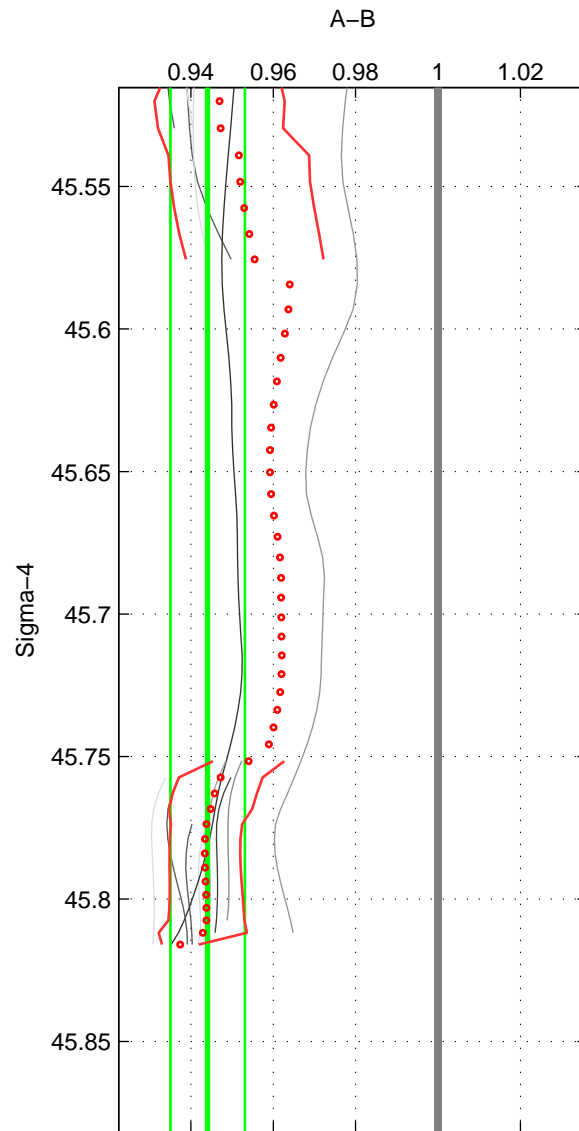

Cruise A (red). Date: Sep 2001 Cruisename: 556-49HG20010813
 Cruise B (blue). Date: Aug 1998 Cruisename: 567-49HO19980718

*** "Favourite" values are those of space 2.

	Offset	O.StDev	Ratio	R.Stdev	Rating
SIGMA:	-9.569	1.574	0.944	0.009	4
THETA:	-8.209	1.716	0.952	0.010	5
DEPTH:	-7.687	1.677	0.955	0.010	3
FAV.:	-8.209	1.716	0.952	0.010	5

Profiles of A: 5
 Profiles of B: 6
 Diff profs : 9
 WMoffset (A-B): -9.569
 WMoffset stdev: 1.5743
 WMratio (A/B): 0.94405
 WMratio stdev: 0.0090282

Quality (1-5): 4

Profiles of A: 5
 Profiles of B: 6
 Diff profs : 9
 WMoffset (A-B): -8.2088
 WMoffset stdev: 1.7156
 WMratio (A/B): 0.95218
 WMratio stdev: 0.0096574

Quality (1-5): 5

Profiles of A: 5
 Profiles of B: 6
 Diff profs : 9
 WMoffset (A-B): -7.6873
 WMoffset stdev: 1.6769
 WMratio (A/B): 0.95517
 WMratio stdev: 0.0098338

Quality (1-5): 3

Please note that statistics are bad.