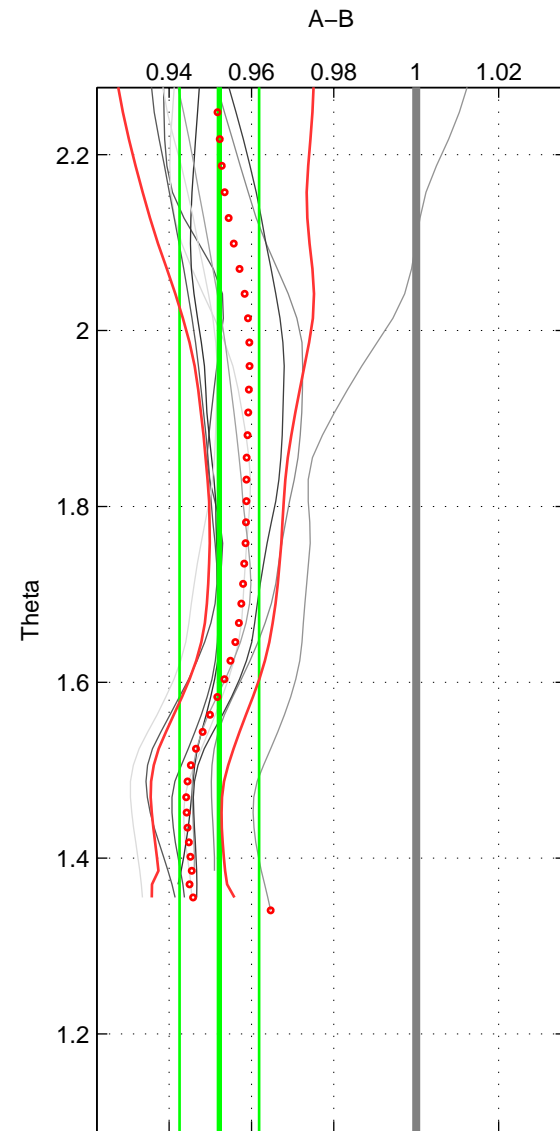

Cruise A (red). Date: Sep 2001 Cruisename: 556-49HG20010813
 Cruise B (blue). Date: Aug 1998 Cruisename: 567-49HO19980718

*** "Favourite" values are those of space 2.

	Offset	O.StDev	Ratio	R.Stdev	Rating
SIGMA:	-9.569	1.574	0.944	0.009	4
THETA:	-8.209	1.716	0.952	0.010	5
DEPTH:	-7.687	1.677	0.955	0.010	3
FAV.:	-8.209	1.716	0.952	0.010	5

Profiles of A: 5
 Profiles of B: 6
 Diff profs : 9
 WMoffset (A-B): -9.569
 WMoffset stdev: 1.5743
 WMratio (A/B): 0.94405
 WMratio stdev: 0.0090282

Quality (1-5): 4

Profiles of A: 5
 Profiles of B: 6
 Diff profs : 9
 WMoffset (A-B): -8.2088
 WMoffset stdev: 1.7156
 WMratio (A/B): 0.95218
 WMratio stdev: 0.0096574

Quality (1-5): 5

Profiles of A: 5
 Profiles of B: 6
 Diff profs : 9
 WMoffset (A-B): -7.6873
 WMoffset stdev: 1.6769
 WMratio (A/B): 0.95517
 WMratio stdev: 0.0098338

Quality (1-5): 3

Please note that statistics are bad.