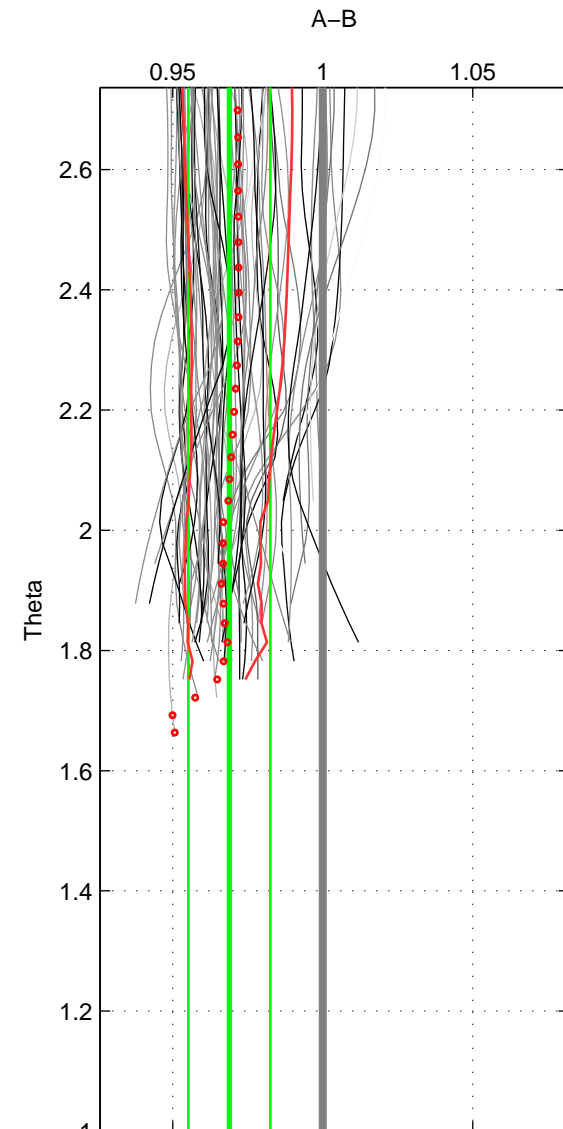

Cruise A (red). Date: May 2000 Cruisename: 689-49UP20000420

Cruise B (blue). Date: Jul 2002 Cruisename: 697-49UP20020620

\*\*\* "Favourite" values are means of spaces 1 2.

	Offset	O.StDev	Ratio	R.Stdev	Rating
SIGMA:	-4.764	2.353	0.970	0.015	5
THETA:	-4.828	2.181	0.969	0.014	5
DEPTH:	-4.815	0.629	0.970	0.004	3
FAV. :	-4.796	2.267	0.969	0.014	5

Profiles of A: 23  
 Profiles of B: 26  
 Diff profs : 65  
 WMoffset (A-B): -4.7638  
 WMoffset stdev: 2.3526  
 WMratio (A/B): 0.96952  
 WMratio stdev: 0.014665

Quality (1-5): 5

Profiles of A: 23  
 Profiles of B: 26  
 Diff profs : 65  
 WMoffset (A-B): -4.8277  
 WMoffset stdev: 2.1812  
 WMratio (A/B): 0.9689  
 WMratio stdev: 0.013676

Quality (1-5): 5

Profiles of A: 23  
 Profiles of B: 25  
 Diff profs : 63  
 WMoffset (A-B): -4.8148  
 WMoffset stdev: 0.62859  
 WMratio (A/B): 0.9696  
 WMratio stdev: 0.0038105

Quality (1-5): 3

Please note that statistics are bad.