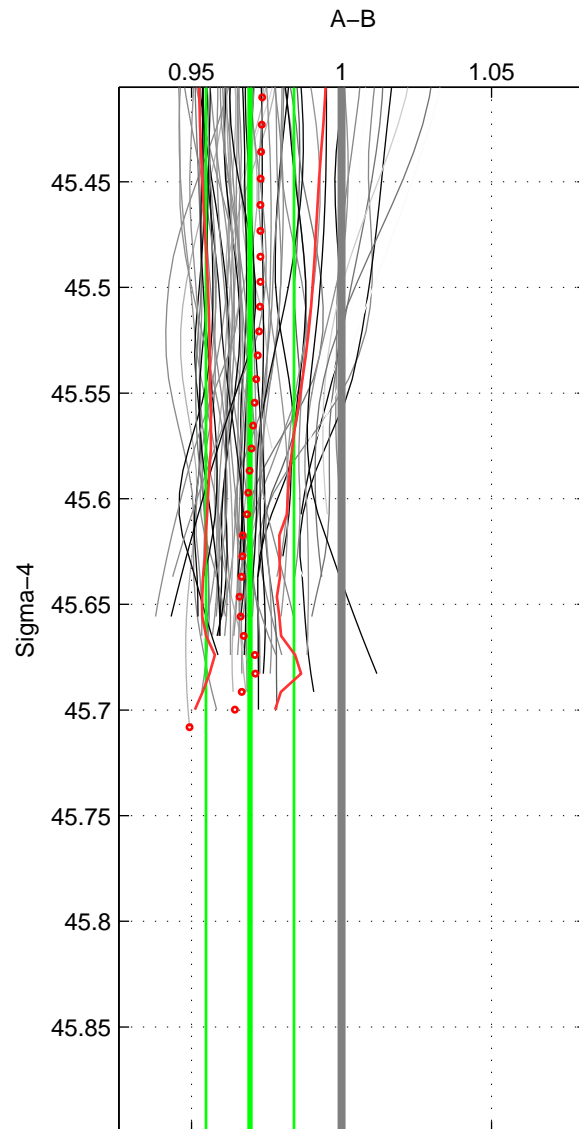

Cruise A (red). Date: May 2000 Cruisename: 689-49UP20000420

Cruise B (blue). Date: Jul 2002 Cruisename: 697-49UP20020620

\*\*\* "Favourite" values are means of spaces 1 2.

	Offset	O.StDev	Ratio	R.Stdev	Rating
SIGMA:	-4.764	2.353	0.970	0.015	5
THETA:	-4.828	2.181	0.969	0.014	5
DEPTH:	-4.815	0.629	0.970	0.004	3
FAV. :	-4.796	2.267	0.969	0.014	5

Profiles of A: 23  
 Profiles of B: 26  
 Diff profs : 65  
 WMoffset (A-B): -4.7638  
 WMoffset stdev: 2.3526  
 WMratio (A/B): 0.96952  
 WMratio stdev: 0.014665

Quality (1-5): 5

Profiles of A: 23  
 Profiles of B: 26  
 Diff profs : 65  
 WMoffset (A-B): -4.8277  
 WMoffset stdev: 2.1812  
 WMratio (A/B): 0.9689  
 WMratio stdev: 0.013676

Quality (1-5): 5

Profiles of A: 23  
 Profiles of B: 25  
 Diff profs : 63  
 WMoffset (A-B): -4.8148  
 WMoffset stdev: 0.62859  
 WMratio (A/B): 0.9696  
 WMratio stdev: 0.0038105

Quality (1-5): 3

Please note that statistics are bad.