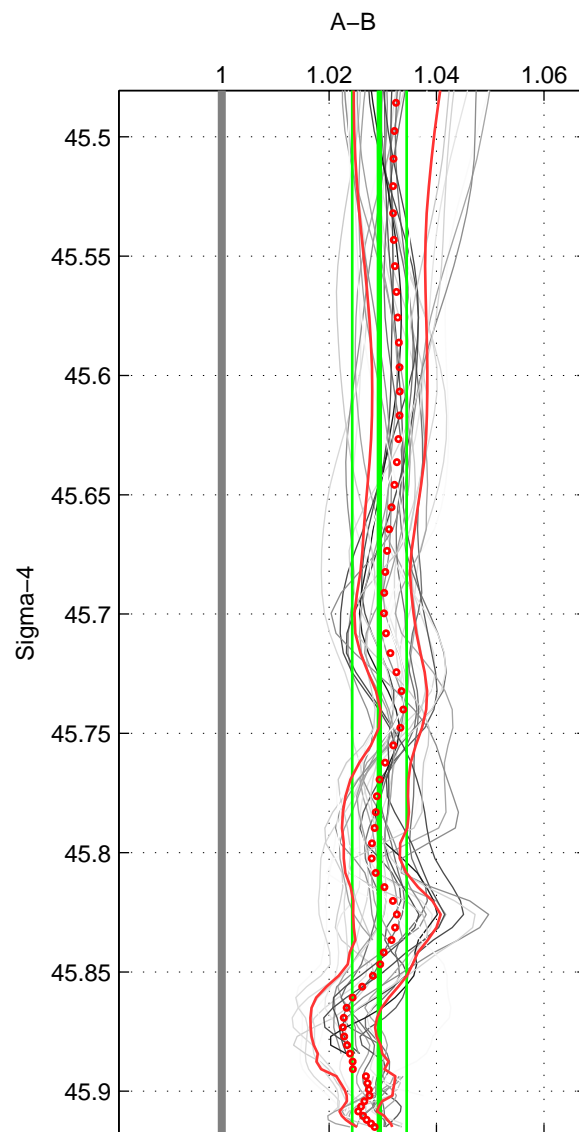

Cruise A (red). Date: Mar 1989 Cruisename: 507-32MW19890206

Cruise B (blue). Date: Jul 2011 Cruisename: 626-49RY20110515

*** "Favourite" values are means of spaces 1 2 3.

	Offset	O.StDev	Ratio	R.Stdev	Rating
SIGMA:	3.949	0.670	1.029	0.005	5
THETA:	3.964	0.580	1.030	0.004	5
DEPTH:	3.013	0.675	1.023	0.005	5
FAV.:	3.642	0.642	1.027	0.005	5

Profiles of A: 5
 Profiles of B: 8
 Diff profs : 30
 WMoffset (A-B): 3.9486
 WMoffset stdev: 0.66988
 WMratio (A/B): 1.0294
 WMratio stdev: 0.0050645

Quality (1-5): 5

Profiles of A: 5
 Profiles of B: 8
 Diff profs : 30
 WMoffset (A-B): 3.9635
 WMoffset stdev: 0.57956
 WMratio (A/B): 1.0297
 WMratio stdev: 0.0044364

Quality (1-5): 5

Profiles of A: 5
 Profiles of B: 8
 Diff profs : 30
 WMoffset (A-B): 3.0133
 WMoffset stdev: 0.67507
 WMratio (A/B): 1.0231
 WMratio stdev: 0.0052776

Quality (1-5): 5