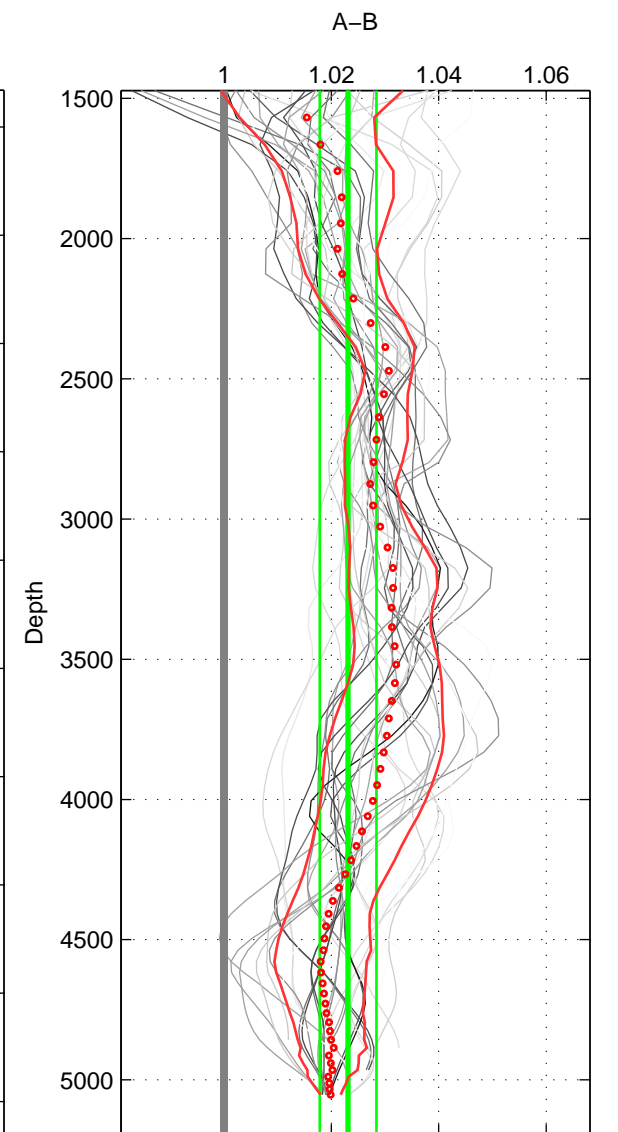

Cruise A (red). Date: Mar 1989 Cruisename: 507-32MW19890206

Cruise B (blue). Date: Jul 2011 Cruisename: 626-49RY20110515

*** "Favourite" values are means of spaces 1 2 3.

	Offset	O.StDev	Ratio	R.Stdev	Rating
SIGMA:	3.949	0.670	1.029	0.005	5
THETA:	3.964	0.580	1.030	0.004	5
DEPTH:	3.013	0.675	1.023	0.005	5
FAV.:	3.642	0.642	1.027	0.005	5

Profiles of A: 5
 Profiles of B: 8
 Diff profs : 30
 WMoffset (A-B): 3.9486
 WMoffset stdev: 0.66988
 WMratio (A/B): 1.0294
 WMratio stdev: 0.0050645

Quality (1-5): 5

Profiles of A: 5
 Profiles of B: 8
 Diff profs : 30
 WMoffset (A-B): 3.9635
 WMoffset stdev: 0.57956
 WMratio (A/B): 1.0297
 WMratio stdev: 0.0044364

Quality (1-5): 5

Profiles of A: 5
 Profiles of B: 8
 Diff profs : 30
 WMoffset (A-B): 3.0133
 WMoffset stdev: 0.67507
 WMratio (A/B): 1.0231
 WMratio stdev: 0.0052776

Quality (1-5): 5