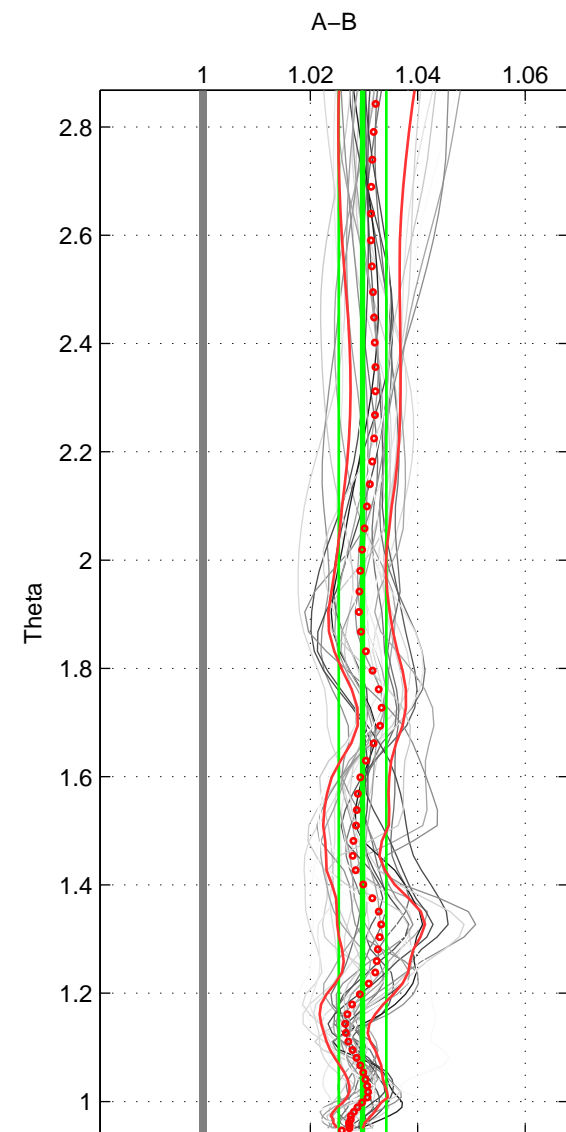

Cruise A (red). Date: Mar 1989 Cruisename: 507-32MW19890206

Cruise B (blue). Date: Jul 2011 Cruisename: 626-49RY20110515

*** "Favourite" values are means of spaces 1 2 3.

	Offset	O.StDev	Ratio	R.Stdev	Rating
SIGMA:	3.949	0.670	1.029	0.005	5
THETA:	3.964	0.580	1.030	0.004	5
DEPTH:	3.013	0.675	1.023	0.005	5
FAV.:	3.642	0.642	1.027	0.005	5

Profiles of A: 5
 Profiles of B: 8
 Diff profs : 30
 WMoffset (A-B): 3.9486
 WMoffset stdev: 0.66988
 WMratio (A/B): 1.0294
 WMratio stdev: 0.0050645

Quality (1-5): 5

Profiles of A: 5
 Profiles of B: 8
 Diff profs : 30
 WMoffset (A-B): 3.9635
 WMoffset stdev: 0.57956
 WMratio (A/B): 1.0297
 WMratio stdev: 0.0044364

Quality (1-5): 5

Profiles of A: 5
 Profiles of B: 8
 Diff profs : 30
 WMoffset (A-B): 3.0133
 WMoffset stdev: 0.67507
 WMratio (A/B): 1.0231
 WMratio stdev: 0.0052776

Quality (1-5): 5