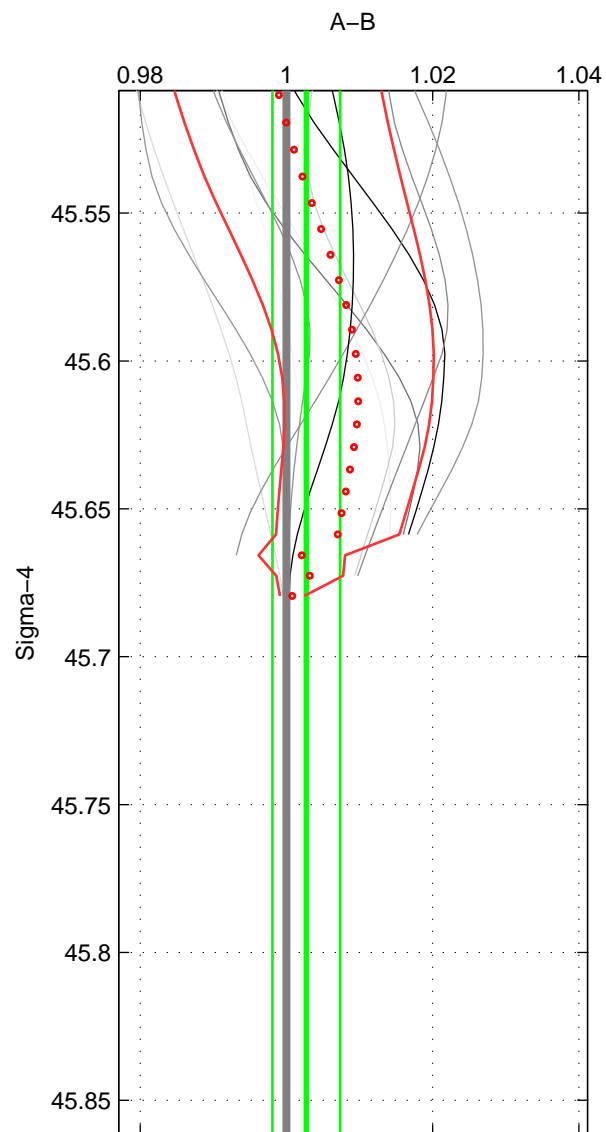

Cruise A (red). Date: Nov 1995 Cruisename: 625-49RY19951115
 Cruise B (blue). Date: Apr 2004 Cruisename: 665-49UF20040421

*** "Favourite" values are means of spaces 1 2.

	Offset	O.StDev	Ratio	R.Stdev	Rating
SIGMA:	0.381	0.650	1.003	0.005	4
THETA:	0.416	0.402	1.003	0.003	4
DEPTH:	1.113	0.457	1.008	0.003	3
FAV.:	0.399	0.526	1.003	0.004	4

Profiles of A: 5
 Profiles of B: 4
 Diff profs : 12
 WMoffset (A-B): 0.38067
 WMoffset stdev: 0.6501
 WMratio (A/B): 1.0027
 WMratio stdev: 0.0046102

Quality (1-5): 4

Profiles of A: 5
 Profiles of B: 4
 Diff profs : 12
 WMoffset (A-B): 0.41645
 WMoffset stdev: 0.40176
 WMratio (A/B): 1.003
 WMratio stdev: 0.0028672

Quality (1-5): 4

Profiles of A: 5
 Profiles of B: 4
 Diff profs : 12
 WMoffset (A-B): 1.113
 WMoffset stdev: 0.45739
 WMratio (A/B): 1.0081
 WMratio stdev: 0.0032793

Quality (1-5): 3

Please note that statistics are bad.