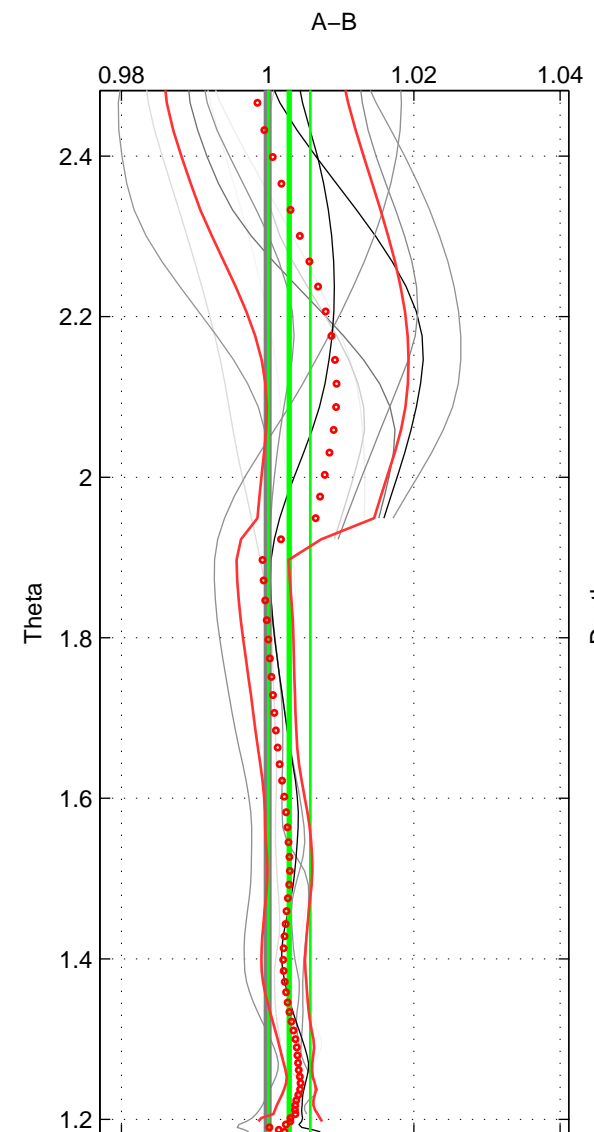

Cruise A (red). Date: Nov 1995 Cruisename: 625-49RY19951115
 Cruise B (blue). Date: Apr 2004 Cruisename: 665-49UF20040421

*** "Favourite" values are means of spaces 1 2.

	Offset	O.StDev	Ratio	R.Stdev	Rating
SIGMA:	0.381	0.650	1.003	0.005	4
THETA:	0.416	0.402	1.003	0.003	4
DEPTH:	1.113	0.457	1.008	0.003	3
FAV.:	0.399	0.526	1.003	0.004	4

Profiles of A: 5
 Profiles of B: 4
 Diff profs : 12
 WMoffset (A-B): 0.38067
 WMoffset stdev: 0.6501
 WMratio (A/B): 1.0027
 WMratio stdev: 0.0046102

Quality (1-5): 4

Profiles of A: 5
 Profiles of B: 4
 Diff profs : 12
 WMoffset (A-B): 0.41645
 WMoffset stdev: 0.40176
 WMratio (A/B): 1.003
 WMratio stdev: 0.0028672

Quality (1-5): 4

Profiles of A: 5
 Profiles of B: 4
 Diff profs : 12
 WMoffset (A-B): 1.113
 WMoffset stdev: 0.45739
 WMratio (A/B): 1.0081
 WMratio stdev: 0.0032793

Quality (1-5): 3

Please note that statistics are bad.