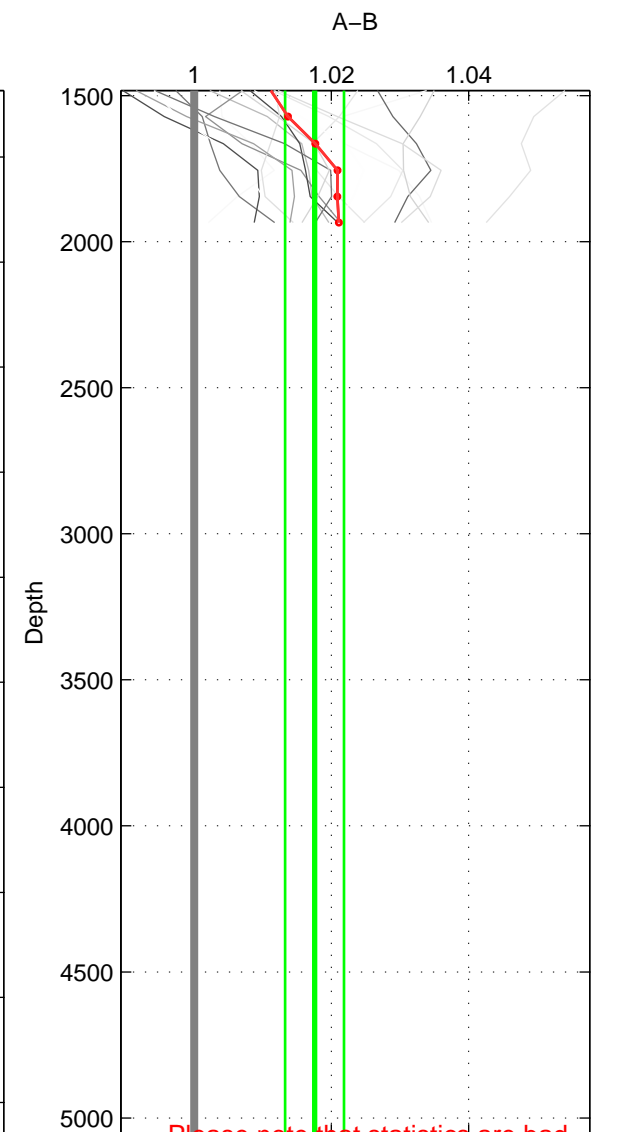

Cruise A (red). Date: Mar 1989 Cruisename: 507-32MW19890206

Cruise B (blue). Date: Jul 2004 Cruisename: 666-49UF20040616

\*\*\* "Favourite" values are means of spaces 1 2.

	Offset	O.StDev	Ratio	R.Stdev	Rating
SIGMA:	3.358	0.712	1.025	0.005	4
THETA:	3.166	0.691	1.024	0.005	4
DEPTH:	2.308	0.648	1.018	0.004	3
FAV.:	3.262	0.702	1.024	0.005	4

Profiles of A: 12  
 Profiles of B: 4  
 Diff profs : 19  
 WMoffset (A-B): 3.3582  
 WMoffset stdev: 0.71188  
 WMratio (A/B): 1.0251  
 WMratio stdev: 0.0050929

Quality (1-5): 4

Profiles of A: 12  
 Profiles of B: 4  
 Diff profs : 19  
 WMoffset (A-B): 3.1657  
 WMoffset stdev: 0.69143  
 WMratio (A/B): 1.0237  
 WMratio stdev: 0.0050016

Quality (1-5): 4

Profiles of A: 12  
 Profiles of B: 4  
 Diff profs : 19  
 WMoffset (A-B): 2.3077  
 WMoffset stdev: 0.64813  
 WMratio (A/B): 1.0175  
 WMratio stdev: 0.0042783

Quality (1-5): 3

Please note that statistics are bad.