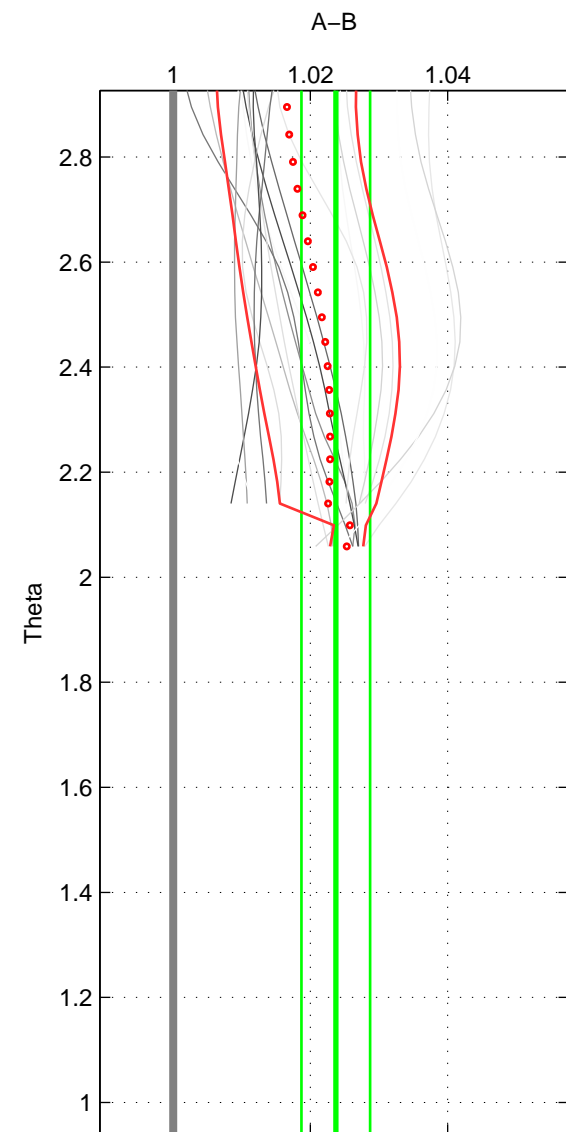

Cruise A (red). Date: Mar 1989 Cruisename: 507-32MW19890206

Cruise B (blue). Date: Jul 2004 Cruisename: 666-49UF20040616

\*\*\* "Favourite" values are means of spaces 1 2.

	Offset	O.StDev	Ratio	R.Stdev	Rating
SIGMA:	3.358	0.712	1.025	0.005	4
THETA:	3.166	0.691	1.024	0.005	4
DEPTH:	2.308	0.648	1.018	0.004	3
FAV.:	3.262	0.702	1.024	0.005	4

Profiles of A: 12  
 Profiles of B: 4  
 Diff profs : 19  
 WMoffset (A-B): 3.3582  
 WMoffset stdev: 0.71188  
 WMratio (A/B): 1.0251  
 WMratio stdev: 0.0050929

Quality (1-5): 4

Profiles of A: 12  
 Profiles of B: 4  
 Diff profs : 19  
 WMoffset (A-B): 3.1657  
 WMoffset stdev: 0.69143  
 WMratio (A/B): 1.0237  
 WMratio stdev: 0.0050016

Quality (1-5): 4

Profiles of A: 12  
 Profiles of B: 4  
 Diff profs : 19  
 WMoffset (A-B): 2.3077  
 WMoffset stdev: 0.64813  
 WMratio (A/B): 1.0175  
 WMratio stdev: 0.0042783

Quality (1-5): 3

Please note that statistics are bad.