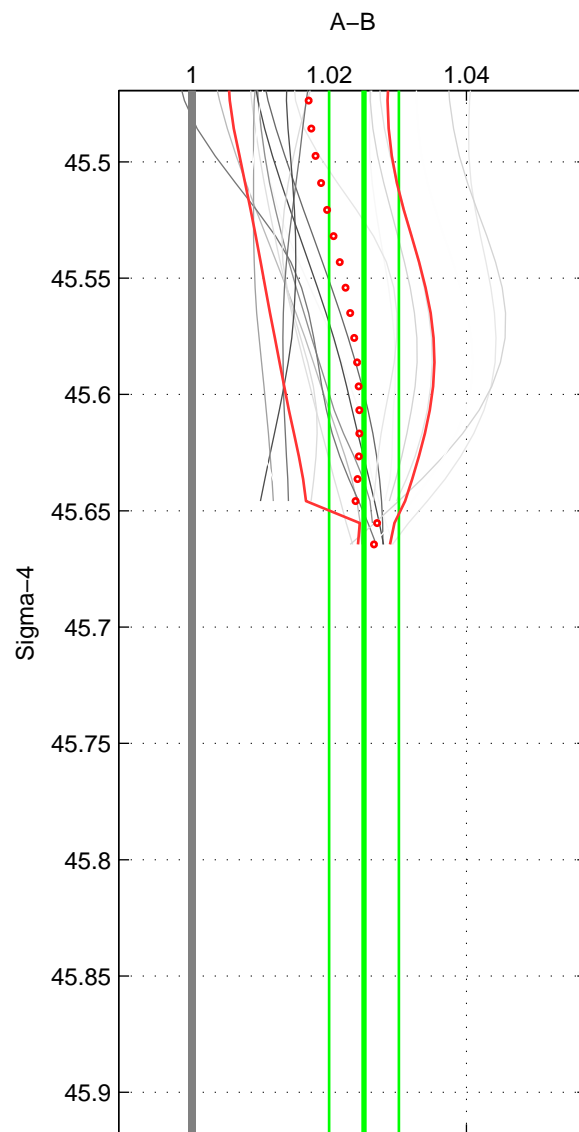

Cruise A (red). Date: Mar 1989 Cruisename: 507-32MW19890206

Cruise B (blue). Date: Jul 2004 Cruisename: 666-49UF20040616

\*\*\* "Favourite" values are means of spaces 1 2.

	Offset	O.StDev	Ratio	R.Stdev	Rating
SIGMA:	3.358	0.712	1.025	0.005	4
THETA:	3.166	0.691	1.024	0.005	4
DEPTH:	2.308	0.648	1.018	0.004	3
FAV.:	3.262	0.702	1.024	0.005	4

Profiles of A: 12  
 Profiles of B: 4  
 Diff profs : 19  
 WMoffset (A-B): 3.3582  
 WMoffset stdev: 0.71188  
 WMratio (A/B): 1.0251  
 WMratio stdev: 0.0050929

Quality (1-5): 4

Profiles of A: 12  
 Profiles of B: 4  
 Diff profs : 19  
 WMoffset (A-B): 3.1657  
 WMoffset stdev: 0.69143  
 WMratio (A/B): 1.0237  
 WMratio stdev: 0.0050016

Quality (1-5): 4

Profiles of A: 12  
 Profiles of B: 4  
 Diff profs : 19  
 WMoffset (A-B): 2.3077  
 WMoffset stdev: 0.64813  
 WMratio (A/B): 1.0175  
 WMratio stdev: 0.0042783

Quality (1-5): 3

Please note that statistics are bad.