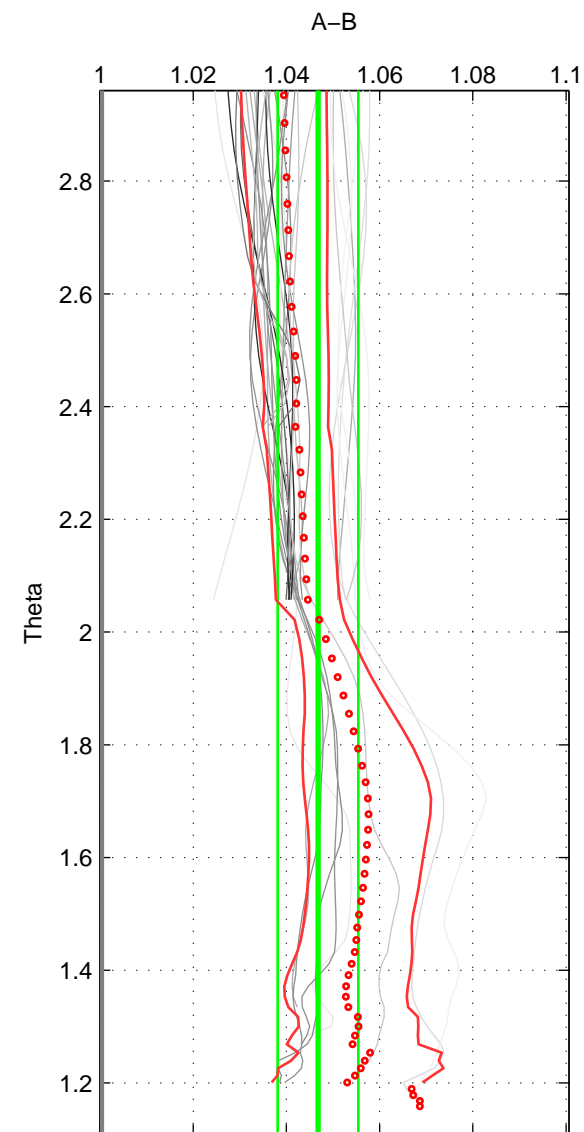

Cruise A (red). Date: Mar 1989 Cruisename: 507-32MW19890206

Cruise B (blue). Date: Feb 2004 Cruisename: 664-49UF20040120

\*\*\* "Favourite" values are those of space 2.

	Offset	O.StDev	Ratio	R.Stdev	Rating
SIGMA:	5.421	0.994	1.043	0.008	4
THETA:	6.064	1.118	1.047	0.009	5
DEPTH:	5.096	0.301	1.040	0.001	3
FAV. :	6.064	1.118	1.047	0.009	5

Profiles of A: 11  
 Profiles of B: 3  
 Diff profs : 29  
 WMoffset (A-B): 5.421  
 WMoffset stdev: 0.99361  
 WMratio (A/B): 1.0428  
 WMratio stdev: 0.0078169

Quality (1-5): 4

Profiles of A: 11  
 Profiles of B: 3  
 Diff profs : 29  
 WMoffset (A-B): 6.0642  
 WMoffset stdev: 1.1183  
 WMratio (A/B): 1.0468  
 WMratio stdev: 0.0086327

Quality (1-5): 5

Profiles of A: 11  
 Profiles of B: 3  
 Diff profs : 29  
 WMoffset (A-B): 5.0958  
 WMoffset stdev: 0.30104  
 WMratio (A/B): 1.0403  
 WMratio stdev: 0.0014329

Quality (1-5): 3

Please note that statistics are bad.