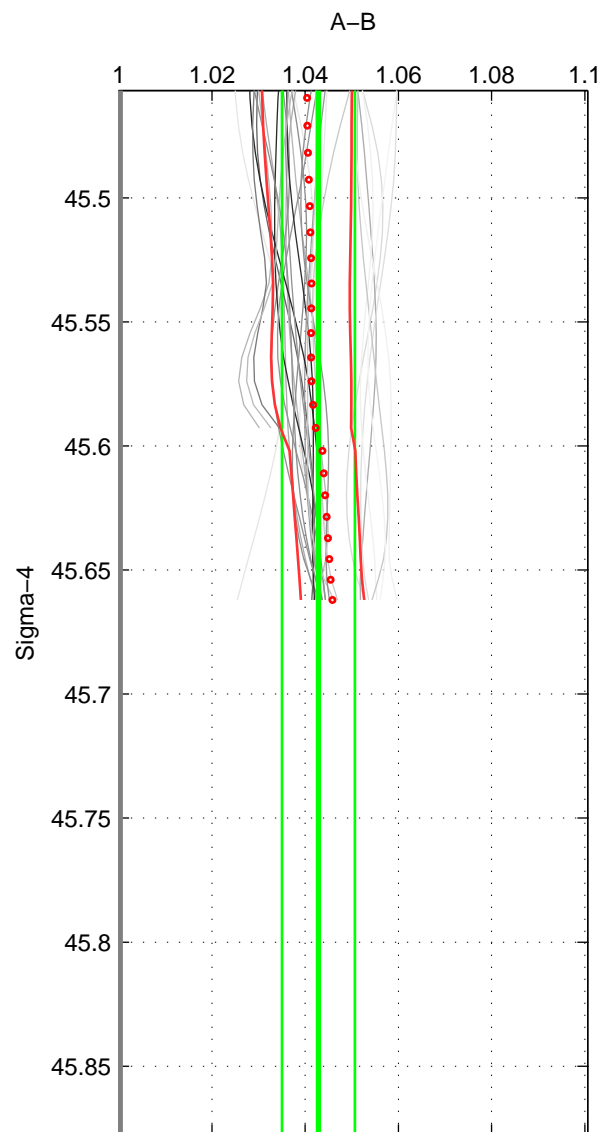

Cruise A (red). Date: Mar 1989 Cruisename: 507-32MW19890206

Cruise B (blue). Date: Feb 2004 Cruisename: 664-49UF20040120

\*\*\* "Favourite" values are those of space 2.

	Offset	O.StDev	Ratio	R.Stdev	Rating
SIGMA:	5.421	0.994	1.043	0.008	4
THETA:	6.064	1.118	1.047	0.009	5
DEPTH:	5.096	0.301	1.040	0.001	3
FAV. :	6.064	1.118	1.047	0.009	5

Profiles of A: 11  
 Profiles of B: 3  
 Diff profs : 29  
 WMoffset (A-B): 5.421  
 WMoffset stdev: 0.99361  
 WMratio (A/B): 1.0428  
 WMratio stdev: 0.0078169

Quality (1-5): 4

Profiles of A: 11  
 Profiles of B: 3  
 Diff profs : 29  
 WMoffset (A-B): 6.0642  
 WMoffset stdev: 1.1183  
 WMratio (A/B): 1.0468  
 WMratio stdev: 0.0086327

Quality (1-5): 5

Profiles of A: 11  
 Profiles of B: 3  
 Diff profs : 29  
 WMoffset (A-B): 5.0958  
 WMoffset stdev: 0.30104  
 WMratio (A/B): 1.0403  
 WMratio stdev: 0.0014329

Quality (1-5): 3

Please note that statistics are bad.