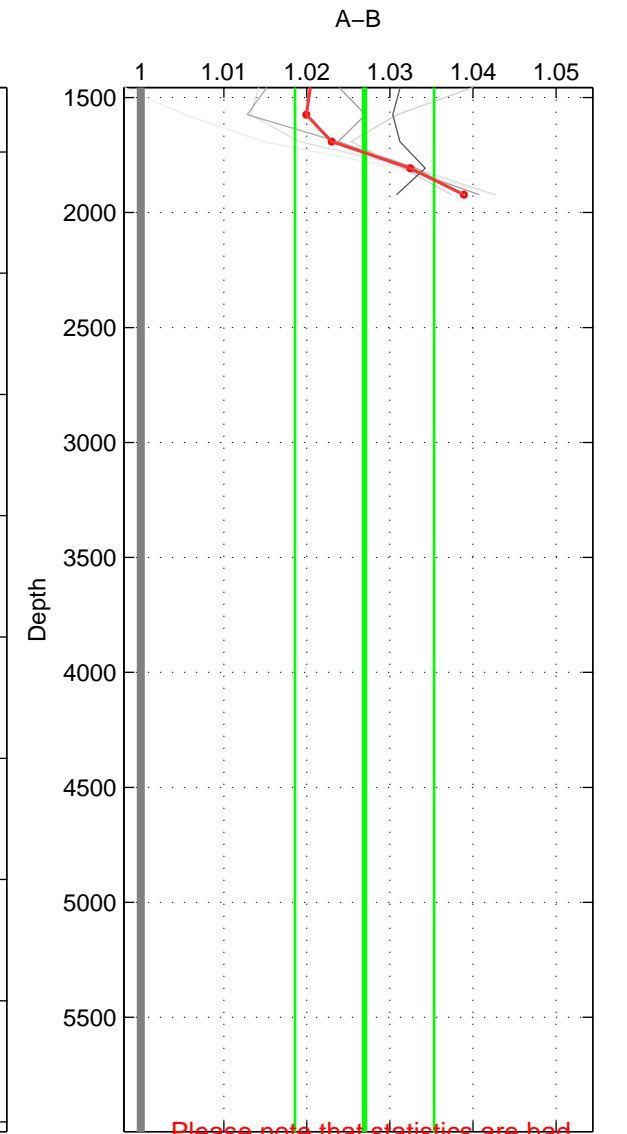

Cruise A (red). Date: Jul 2004 Cruisename: 476-318M20040615

Cruise B (blue). Date: Nov 2001 Cruisename: 695-49UP20011010

\*\*\* "Favourite" values are those of space 2.

	Offset	O.StDev	Ratio	R.Stdev	Rating
SIGMA:	NaN	NaN	NaN	NaN	NaN
THETA:	4.089	0.527	1.027	0.004	3
DEPTH:	4.142	1.366	1.027	0.008	2
FAV.:	4.089	0.527	1.027	0.004	3

Profiles of A: 41  
 Profiles of B: 1  
 Diff profs : 6  
 WMOffset (A-B): 4.0885  
 WMOffset stdev: 0.52698  
 WMratio (A/B): 1.0274  
 WMratio stdev: 0.0035454

Quality (1-5): 3

Please note that statistics are bad.

Profiles of A: 41  
 Profiles of B: 1  
 Diff profs : 6  
 WMOffset (A-B): 4.1418  
 WMOffset stdev: 1.3663  
 WMratio (A/B): 1.0269  
 WMratio stdev: 0.0083745

Quality (1-5): 2