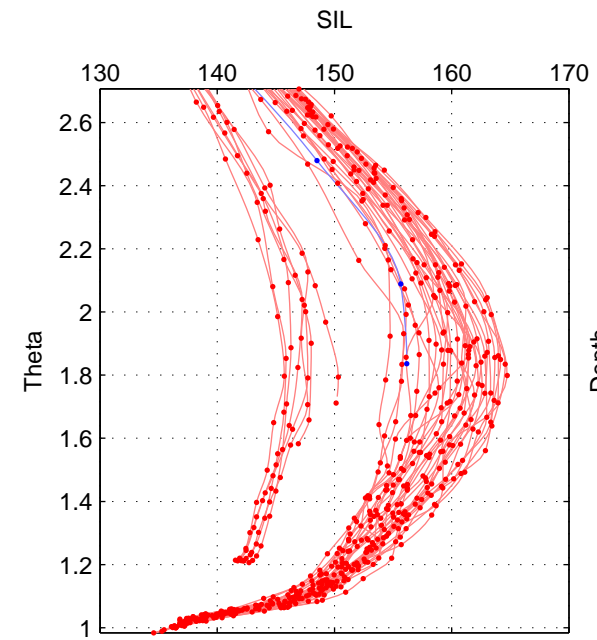

Cruise A (red). Date: Jul 2004 Cruisename: 476-318M20040615

Cruise B (blue). Date: Nov 2001 Cruisename: 695-49UP20011010

\*\*\* "Favourite" values are those of space 2.

	Offset	O.StDev	Ratio	R.Stdev	Rating
SIGMA:	NaN	NaN	NaN	NaN	NaN
THETA:	4.089	0.527	1.027	0.004	3
DEPTH:	4.142	1.366	1.027	0.008	2
FAV.:	4.089	0.527	1.027	0.004	3

Profiles of A: 41  
 Profiles of B: 1  
 Diff profs : 6  
 WMOffset (A-B): 4.0885  
 WMOffset stdev: 0.52698  
 WMratio (A/B): 1.0274  
 WMratio stdev: 0.0035454

Quality (1-5): 3

Please note that statistics are bad.

Profiles of A: 41  
 Profiles of B: 1  
 Diff profs : 6  
 WMOffset (A-B): 4.1418  
 WMOffset stdev: 1.3663  
 WMratio (A/B): 1.0269  
 WMratio stdev: 0.0083745

Quality (1-5): 2