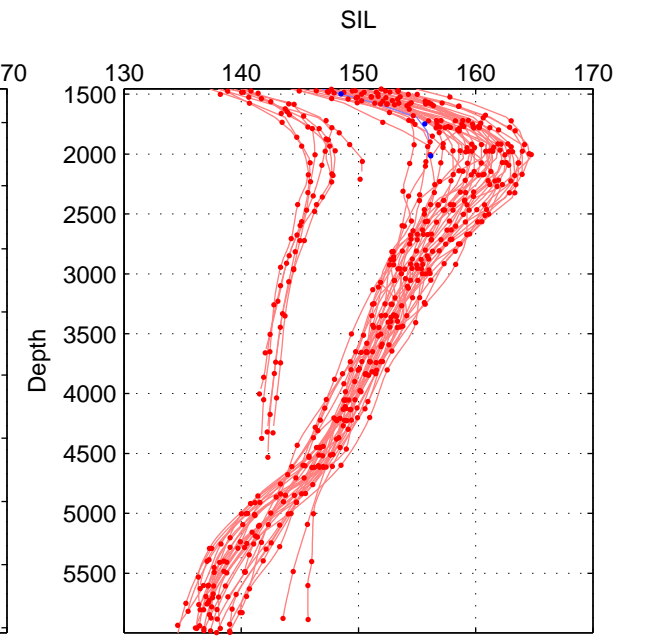

Cruise A (red). Date: Jul 2004 Cruisename: 476-318M20040615

Cruise B (blue). Date: Nov 2001 Cruisename: 695-49UP20011010

\*\*\* "Favourite" values are those of space 2.

	Offset	O.StDev	Ratio	R.Stdev	Rating
SIGMA:	NaN	NaN	NaN	NaN	NaN
THETA:	4.089	0.527	1.027	0.004	3
DEPTH:	4.142	1.366	1.027	0.008	2
FAV.:	4.089	0.527	1.027	0.004	3

Profiles of A: 41  
 Profiles of B: 1  
 Diff profs : 6  
 WMOffset (A-B): 4.0885  
 WMOffset stdev: 0.52698  
 WMratio (A/B): 1.0274  
 WMratio stdev: 0.0035454

Quality (1-5): 3

Please note that statistics are bad.

Profiles of A: 41  
 Profiles of B: 1  
 Diff profs : 6  
 WMOffset (A-B): 4.1418  
 WMOffset stdev: 1.3663  
 WMratio (A/B): 1.0269  
 WMratio stdev: 0.0083745

Quality (1-5): 2