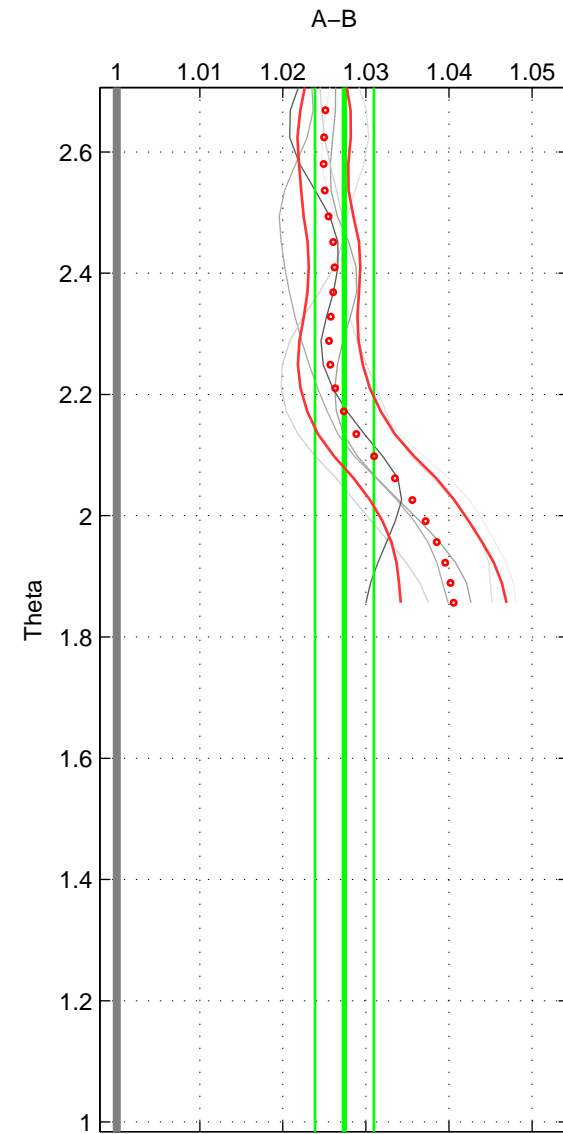

Cruise A (red). Date: Jul 2004 Cruisename: 476-318M20040615

Cruise B (blue). Date: Nov 2001 Cruisename: 695-49UP20011010

\*\*\* "Favourite" values are those of space 2.

	Offset	O.StDev	Ratio	R.Stdev	Rating
SIGMA:	NaN	NaN	NaN	NaN	NaN
THETA:	4.089	0.527	1.027	0.004	3
DEPTH:	4.142	1.366	1.027	0.008	2
FAV.:	4.089	0.527	1.027	0.004	3

Profiles of A: 41  
 Profiles of B: 1  
 Diff profs : 6  
 WMOffset (A-B): 4.0885  
 WMOffset stdev: 0.52698  
 WMratio (A/B): 1.0274  
 WMratio stdev: 0.0035454

Quality (1-5): 3

Please note that statistics are bad.

Profiles of A: 41  
 Profiles of B: 1  
 Diff profs : 6  
 WMOffset (A-B): 4.1418  
 WMOffset stdev: 1.3663  
 WMratio (A/B): 1.0269  
 WMratio stdev: 0.0083745

Quality (1-5): 2