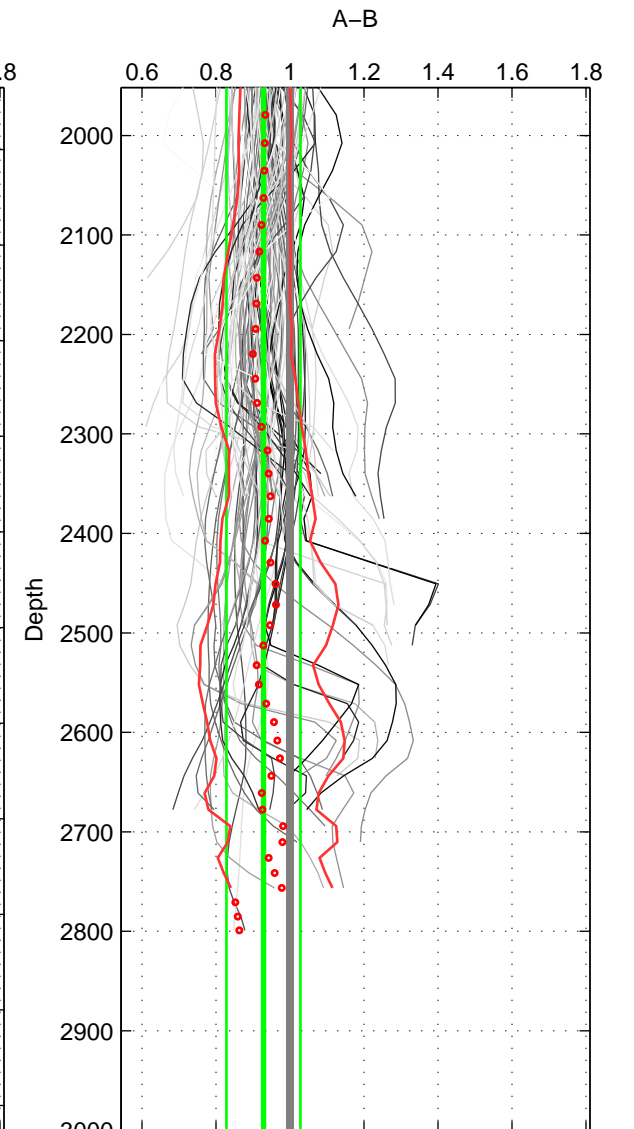

Cruise A (red). Date: Aug 1993 Cruisename: 251-33MW19930704.1

Cruise B (blue). Date: Apr 1991 Cruisename: 297-64TR19910408

*** "Favourite" values are means of spaces 1 2 3.

	Offset	O.StDev	Ratio	R.Stdev	Rating
SIGMA:	-0.892	0.814	0.933	0.067	4
THETA:	-0.928	0.725	0.929	0.059	4
DEPTH:	-1.040	1.376	0.928	0.100	4
FAV. :	-0.954	0.971	0.930	0.075	4

Profiles of A: 4
 Profiles of B: 34
 Diff profs : 98
 WMoffset (A-B): -0.89206
 WMoffset stdev: 0.8136
 WMratio (A/B): 0.93293
 WMratio stdev: 0.067179

Quality (1-5): 4

Profiles of A: 4
 Profiles of B: 34
 Diff profs : 98
 WMoffset (A-B): -0.92815
 WMoffset stdev: 0.72467
 WMratio (A/B): 0.92904
 WMratio stdev: 0.059202

Quality (1-5): 4

Profiles of A: 4
 Profiles of B: 34
 Diff profs : 98
 WMoffset (A-B): -1.0403
 WMoffset stdev: 1.3759
 WMratio (A/B): 0.92842
 WMratio stdev: 0.099984

Quality (1-5): 4