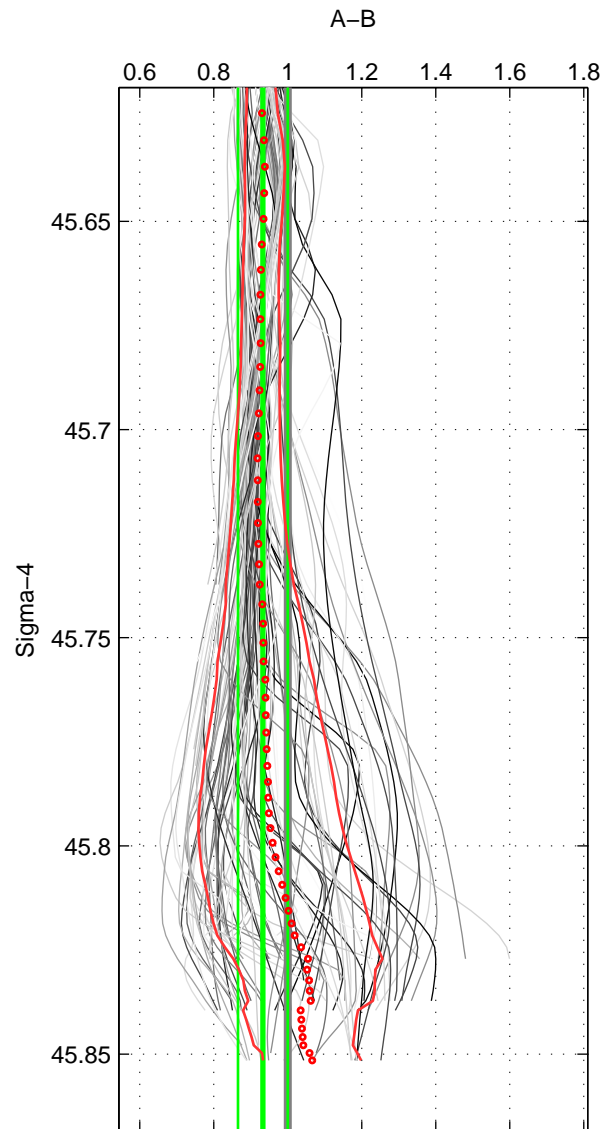

Cruise A (red). Date: Aug 1993 Cruisename: 251-33MW19930704.1

Cruise B (blue). Date: Apr 1991 Cruisename: 297-64TR19910408

*** "Favourite" values are means of spaces 1 2 3.

	Offset	O.StDev	Ratio	R.Stdev	Rating
SIGMA:	-0.892	0.814	0.933	0.067	4
THETA:	-0.928	0.725	0.929	0.059	4
DEPTH:	-1.040	1.376	0.928	0.100	4
FAV. :	-0.954	0.971	0.930	0.075	4

Profiles of A: 4
 Profiles of B: 34
 Diff profs : 98
 WMoffset (A-B): -0.89206
 WMoffset stdev: 0.8136
 WMratio (A/B): 0.93293
 WMratio stdev: 0.067179

Quality (1-5): 4

Profiles of A: 4
 Profiles of B: 34
 Diff profs : 98
 WMoffset (A-B): -0.92815
 WMoffset stdev: 0.72467
 WMratio (A/B): 0.92904
 WMratio stdev: 0.059202

Quality (1-5): 4

Profiles of A: 4
 Profiles of B: 34
 Diff profs : 98
 WMoffset (A-B): -1.0403
 WMoffset stdev: 1.3759
 WMratio (A/B): 0.92842
 WMratio stdev: 0.099984

Quality (1-5): 4