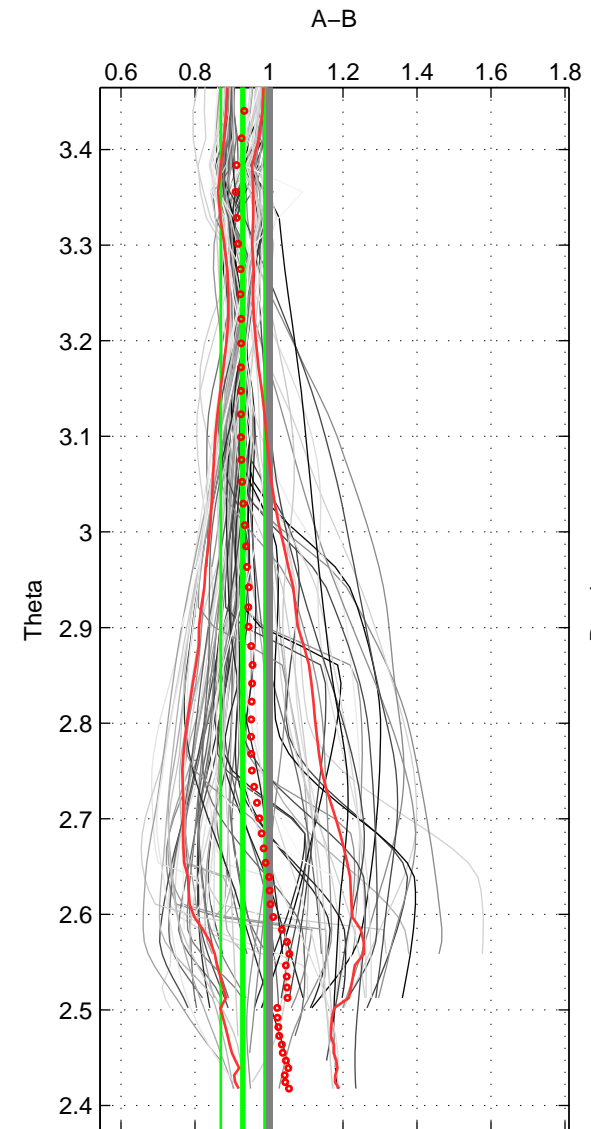

Cruise A (red). Date: Aug 1993 Cruisename: 251-33MW19930704.1

Cruise B (blue). Date: Apr 1991 Cruisename: 297-64TR19910408

*** "Favourite" values are means of spaces 1 2 3.

	Offset	O.StDev	Ratio	R.Stdev	Rating
SIGMA:	-0.892	0.814	0.933	0.067	4
THETA:	-0.928	0.725	0.929	0.059	4
DEPTH:	-1.040	1.376	0.928	0.100	4
FAV. :	-0.954	0.971	0.930	0.075	4

Profiles of A: 4
 Profiles of B: 34
 Diff profs : 98
 WMoffset (A-B): -0.89206
 WMoffset stdev: 0.8136
 WMratio (A/B): 0.93293
 WMratio stdev: 0.067179

Quality (1-5): 4

Profiles of A: 4
 Profiles of B: 34
 Diff profs : 98
 WMoffset (A-B): -0.92815
 WMoffset stdev: 0.72467
 WMratio (A/B): 0.92904
 WMratio stdev: 0.059202

Quality (1-5): 4

Profiles of A: 4
 Profiles of B: 34
 Diff profs : 98
 WMoffset (A-B): -1.0403
 WMoffset stdev: 1.3759
 WMratio (A/B): 0.92842
 WMratio stdev: 0.099984

Quality (1-5): 4