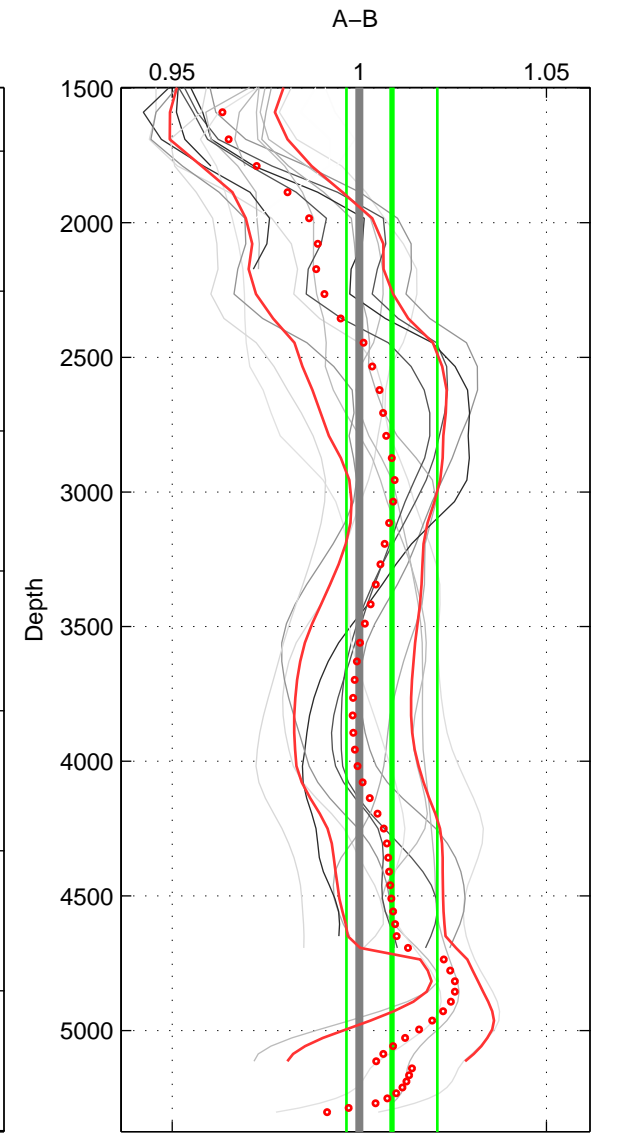

Cruise A (red). Date: Aug 1993 Cruisename: 498-32
 Cruise B (blue). Date: Jan 1994 Cruisename: 576-49

*** "Favourite" values are means of spaces 1 2 3.

	Offset	O.StDev	Ratio	R.Stdev	Rating
SIGMA:	1.204	0.734	1.008	0.005	5
THETA:	1.221	1.148	1.007	0.008	5
DEPTH:	1.433	1.832	1.009	0.012	5
FAV. :	1.286	1.238	1.008	0.008	5

Profiles of A: 9
 Profiles of B: 3
 Diff profs : 18
 WMoffset (A-B): 1.2042
 WMoffset stdev: 0.73369
 WMratio (A/B): 1.0076
 WMratio stdev: 0.005283

Quality (1-5): 5

Profiles of A: 9
 Profiles of B: 3
 Diff profs : 18
 WMoffset (A-B): 1.2206
 WMoffset stdev: 1.1483
 WMratio (A/B): 1.0071
 WMratio stdev: 0.0079449

Quality (1-5): 5

Profiles of A: 9
 Profiles of B: 3
 Diff profs : 18
 WMoffset (A-B): 1.4327
 WMoffset stdev: 1.8323
 WMratio (A/B): 1.0087
 WMratio stdev: 0.012146

Quality (1-5): 5