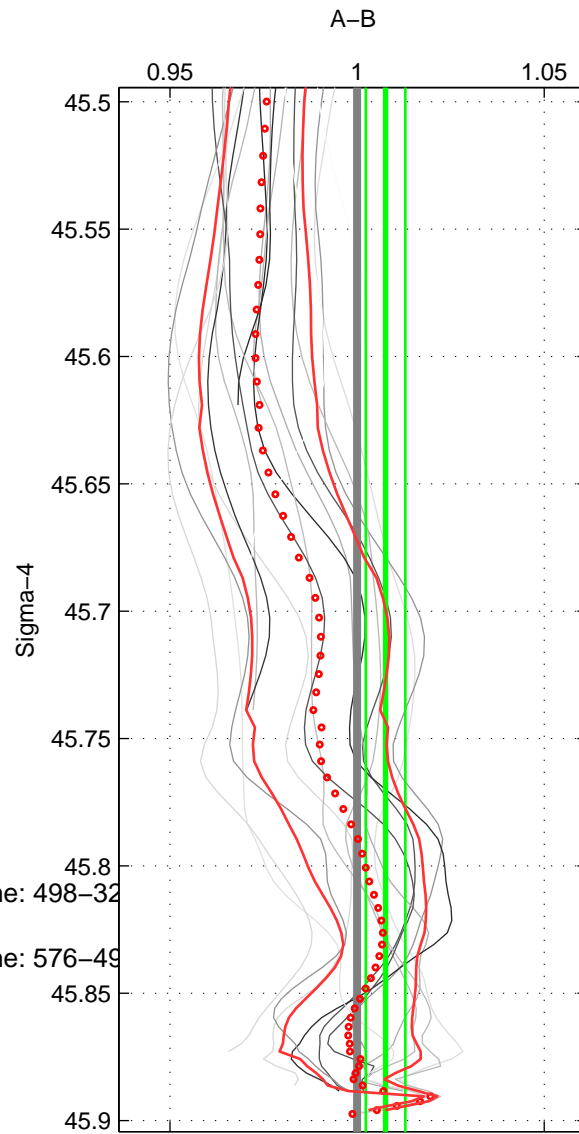

Cruise A (red). Date: Aug 1993 Cruisename: 498-32
 Cruise B (blue). Date: Jan 1994 Cruisename: 576-49

*** "Favourite" values are means of spaces 1 2 3.

	Offset	O.StDev	Ratio	R.Stdev	Rating
SIGMA:	1.204	0.734	1.008	0.005	5
THETA:	1.221	1.148	1.007	0.008	5
DEPTH:	1.433	1.832	1.009	0.012	5
FAV. :	1.286	1.238	1.008	0.008	5

Profiles of A: 9
 Profiles of B: 3
 Diff profs : 18
 WMoffset (A-B): 1.2042
 WMoffset stdev: 0.73369
 WMratio (A/B): 1.0076
 WMratio stdev: 0.005283

Quality (1-5): 5

Profiles of A: 9
 Profiles of B: 3
 Diff profs : 18
 WMoffset (A-B): 1.2206
 WMoffset stdev: 1.1483
 WMratio (A/B): 1.0071
 WMratio stdev: 0.0079449

Quality (1-5): 5

Profiles of A: 9
 Profiles of B: 3
 Diff profs : 18
 WMoffset (A-B): 1.4327
 WMoffset stdev: 1.8323
 WMratio (A/B): 1.0087
 WMratio stdev: 0.012146

Quality (1-5): 5