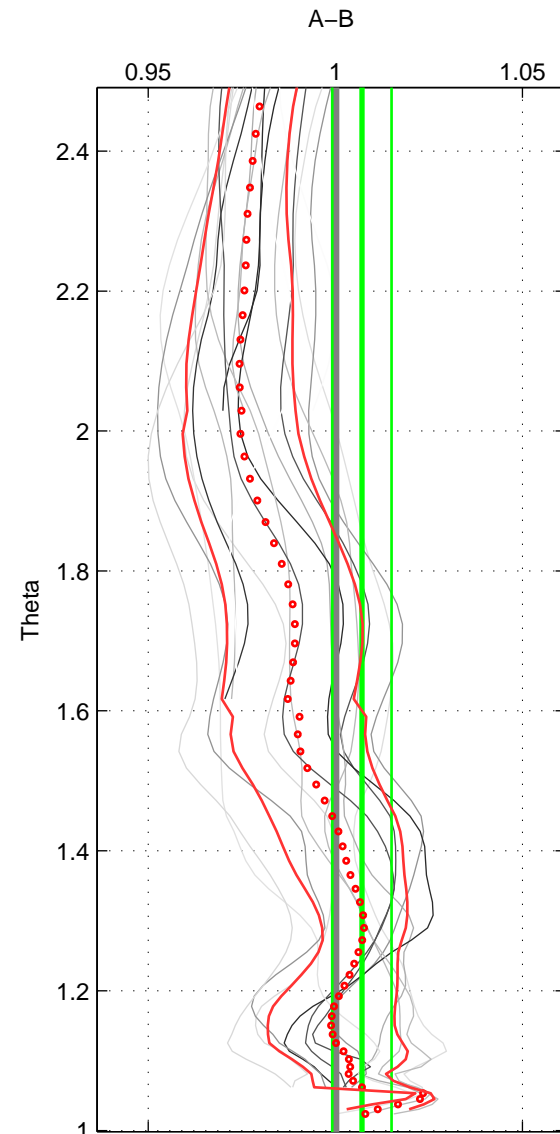

Cruise A (red). Date: Aug 1993 Cruisename: 498-32
 Cruise B (blue). Date: Jan 1994 Cruisename: 576-49

*** "Favourite" values are means of spaces 1 2 3.

	Offset	O.StDev	Ratio	R.Stdev	Rating
SIGMA:	1.204	0.734	1.008	0.005	5
THETA:	1.221	1.148	1.007	0.008	5
DEPTH:	1.433	1.832	1.009	0.012	5
FAV. :	1.286	1.238	1.008	0.008	5

Profiles of A: 9
 Profiles of B: 3
 Diff profs : 18
 WMoffset (A-B): 1.2042
 WMoffset stdev: 0.73369
 WMratio (A/B): 1.0076
 WMratio stdev: 0.005283

Quality (1-5): 5

Profiles of A: 9
 Profiles of B: 3
 Diff profs : 18
 WMoffset (A-B): 1.2206
 WMoffset stdev: 1.1483
 WMratio (A/B): 1.0071
 WMratio stdev: 0.0079449

Quality (1-5): 5

Profiles of A: 9
 Profiles of B: 3
 Diff profs : 18
 WMoffset (A-B): 1.4327
 WMoffset stdev: 1.8323
 WMratio (A/B): 1.0087
 WMratio stdev: 0.012146

Quality (1-5): 5