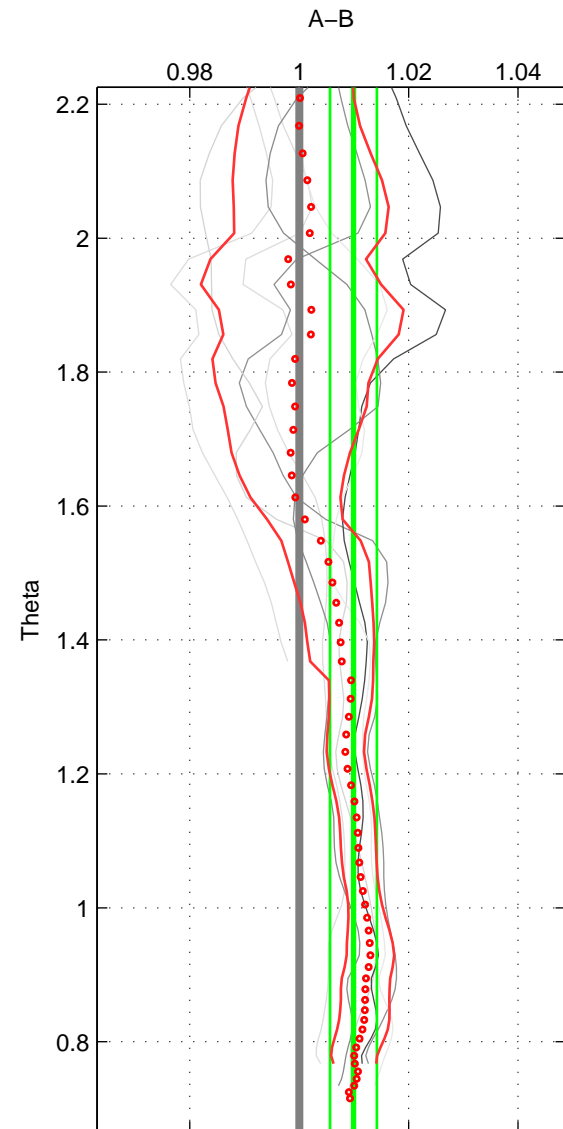

Cruise A (red). Date: Jun 1995 Cruisename: 350-316N19950611
 Cruise B (blue). Date: Aug 1995 Cruisename: 351-316N19950715

*** "Favourite" values are means of spaces 1 2 3.

	Offset	O.StDev	Ratio	R.Stdev	Rating
SIGMA:	1.241	0.576	1.010	0.005	3
THETA:	1.264	0.550	1.010	0.004	3
DEPTH:	1.552	0.725	1.012	0.006	3
FAV.:	1.352	0.617	1.011	0.005	3

Profiles of A: 4
 Profiles of B: 3
 Diff profs : 7
 WMoffset (A-B): 1.241
 WMoffset stdev: 0.57582
 WMratio (A/B): 1.0098
 WMratio stdev: 0.0045021

Quality (1-5): 3

Profiles of A: 4
 Profiles of B: 3
 Diff profs : 7
 WMoffset (A-B): 1.2644
 WMoffset stdev: 0.55023
 WMratio (A/B): 1.0099
 WMratio stdev: 0.0042919

Quality (1-5): 3

Profiles of A: 4
 Profiles of B: 3
 Diff profs : 7
 WMoffset (A-B): 1.5519
 WMoffset stdev: 0.72512
 WMratio (A/B): 1.0121
 WMratio stdev: 0.005682

Quality (1-5): 3