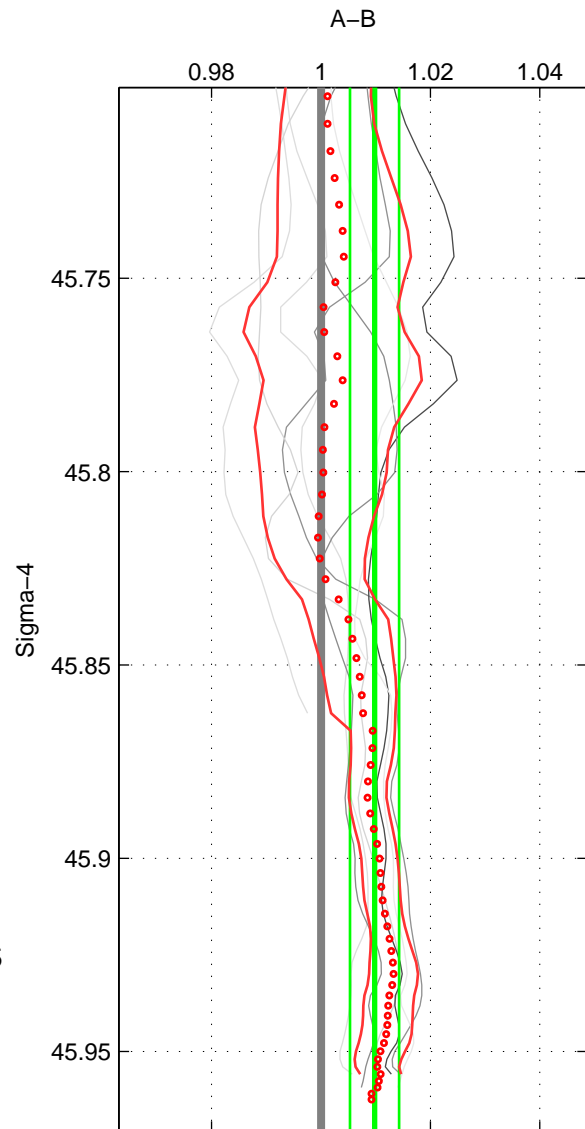

Cruise A (red). Date: Jun 1995 Cruisename: 350-316N19950611
 Cruise B (blue). Date: Aug 1995 Cruisename: 351-316N19950715

*** "Favourite" values are means of spaces 1 2 3.

	Offset	O.StDev	Ratio	R.Stdev	Rating
SIGMA:	1.241	0.576	1.010	0.005	3
THETA:	1.264	0.550	1.010	0.004	3
DEPTH:	1.552	0.725	1.012	0.006	3
FAV.:	1.352	0.617	1.011	0.005	3

Profiles of A: 4
 Profiles of B: 3
 Diff profs : 7
 WMoffset (A-B): 1.241
 WMoffset stdev: 0.57582
 WMratio (A/B): 1.0098
 WMratio stdev: 0.0045021

Quality (1-5): 3

Profiles of A: 4
 Profiles of B: 3
 Diff profs : 7
 WMoffset (A-B): 1.2644
 WMoffset stdev: 0.55023
 WMratio (A/B): 1.0099
 WMratio stdev: 0.0042919

Quality (1-5): 3

Profiles of A: 4
 Profiles of B: 3
 Diff profs : 7
 WMoffset (A-B): 1.5519
 WMoffset stdev: 0.72512
 WMratio (A/B): 1.0121
 WMratio stdev: 0.005682

Quality (1-5): 3