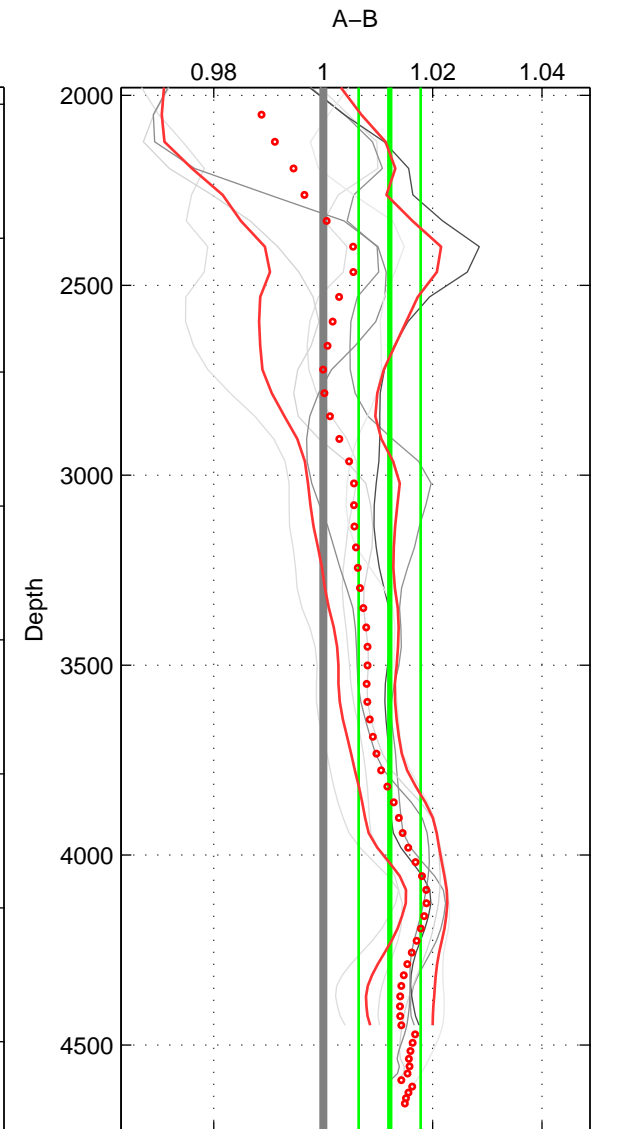

Cruise A (red). Date: Jun 1995 Cruisename: 350-316N19950611
 Cruise B (blue). Date: Aug 1995 Cruisename: 351-316N19950715

*** "Favourite" values are means of spaces 1 2 3.

	Offset	O.StDev	Ratio	R.Stdev	Rating
SIGMA:	1.241	0.576	1.010	0.005	3
THETA:	1.264	0.550	1.010	0.004	3
DEPTH:	1.552	0.725	1.012	0.006	3
FAV.:	1.352	0.617	1.011	0.005	3

Profiles of A: 4
 Profiles of B: 3
 Diff profs : 7
 WMoffset (A-B): 1.241
 WMoffset stdev: 0.57582
 WMratio (A/B): 1.0098
 WMratio stdev: 0.0045021

Quality (1-5): 3

Profiles of A: 4
 Profiles of B: 3
 Diff profs : 7
 WMoffset (A-B): 1.2644
 WMoffset stdev: 0.55023
 WMratio (A/B): 1.0099
 WMratio stdev: 0.0042919

Quality (1-5): 3

Profiles of A: 4
 Profiles of B: 3
 Diff profs : 7
 WMoffset (A-B): 1.5519
 WMoffset stdev: 0.72512
 WMratio (A/B): 1.0121
 WMratio stdev: 0.005682

Quality (1-5): 3