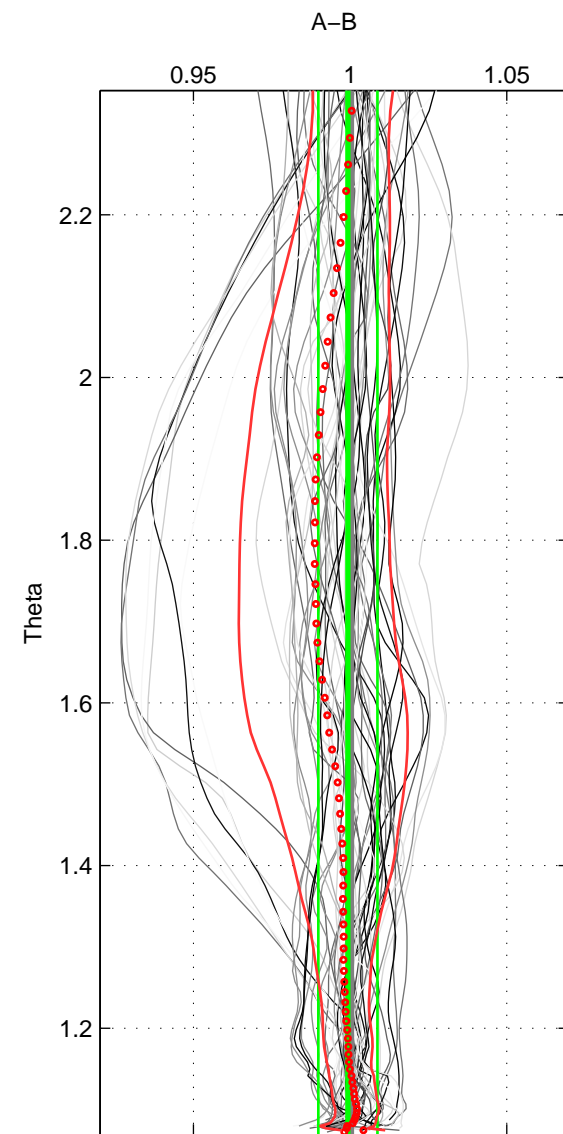

Cruise A (red). Date: Jun 2001 Cruisename: 591-49NZ20010604

Cruise B (blue). Date: Jul 2011 Cruisename: 626-49RY20110515

\*\*\* "Favourite" values are means of spaces 1 2 3.

	Offset	O.StDev	Ratio	R.Stdev	Rating
SIGMA:	0.083	1.329	1.001	0.009	5
THETA:	-0.103	1.404	0.999	0.009	5
DEPTH:	-0.092	1.094	0.999	0.007	5
FAV.:	-0.037	1.276	1.000	0.009	5

Profiles of A: 11  
 Profiles of B: 29  
 Diff profs : 49  
 WMOffset (A-B): 0.082942  
 WMOffset stdev: 1.3288  
 WMratio (A/B): 1.0006  
 WMratio stdev: 0.0087809

Quality (1-5): 5

Profiles of A: 11  
 Profiles of B: 29  
 Diff profs : 50  
 WMOffset (A-B): -0.10281  
 WMOffset stdev: 1.4044  
 WMratio (A/B): 0.99928  
 WMratio stdev: 0.009453

Quality (1-5): 5

Profiles of A: 11  
 Profiles of B: 29  
 Diff profs : 50  
 WMOffset (A-B): -0.091914  
 WMOffset stdev: 1.0939  
 WMratio (A/B): 0.99943  
 WMratio stdev: 0.0072951

Quality (1-5): 5