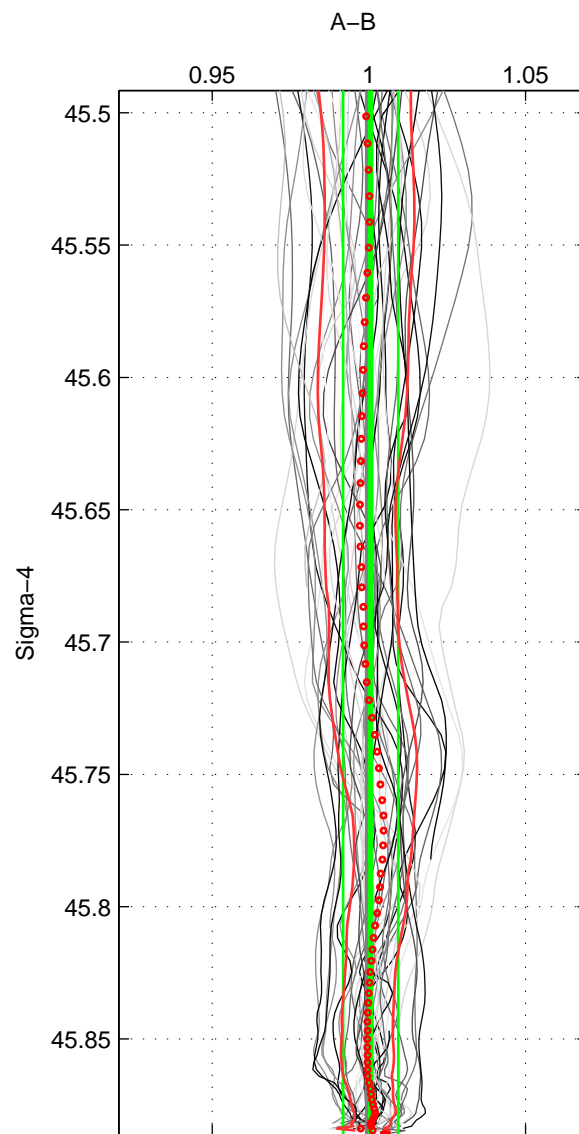

Cruise A (red). Date: Jun 2001 Cruisename: 591-49NZ20010604

Cruise B (blue). Date: Jul 2011 Cruisename: 626-49RY20110515

\*\*\* "Favourite" values are means of spaces 1 2 3.

	Offset	O.StDev	Ratio	R.Stdev	Rating
SIGMA:	0.083	1.329	1.001	0.009	5
THETA:	-0.103	1.404	0.999	0.009	5
DEPTH:	-0.092	1.094	0.999	0.007	5
FAV.:	-0.037	1.276	1.000	0.009	5

Profiles of A: 11  
 Profiles of B: 29  
 Diff profs : 49  
 WMOffset (A-B): 0.082942  
 WMOffset stdev: 1.3288  
 WMratio (A/B): 1.0006  
 WMratio stdev: 0.0087809

Quality (1-5): 5

Profiles of A: 11  
 Profiles of B: 29  
 Diff profs : 50  
 WMOffset (A-B): -0.10281  
 WMOffset stdev: 1.4044  
 WMratio (A/B): 0.99928  
 WMratio stdev: 0.009453

Quality (1-5): 5

Profiles of A: 11  
 Profiles of B: 29  
 Diff profs : 50  
 WMOffset (A-B): -0.091914  
 WMOffset stdev: 1.0939  
 WMratio (A/B): 0.99943  
 WMratio stdev: 0.0072951

Quality (1-5): 5