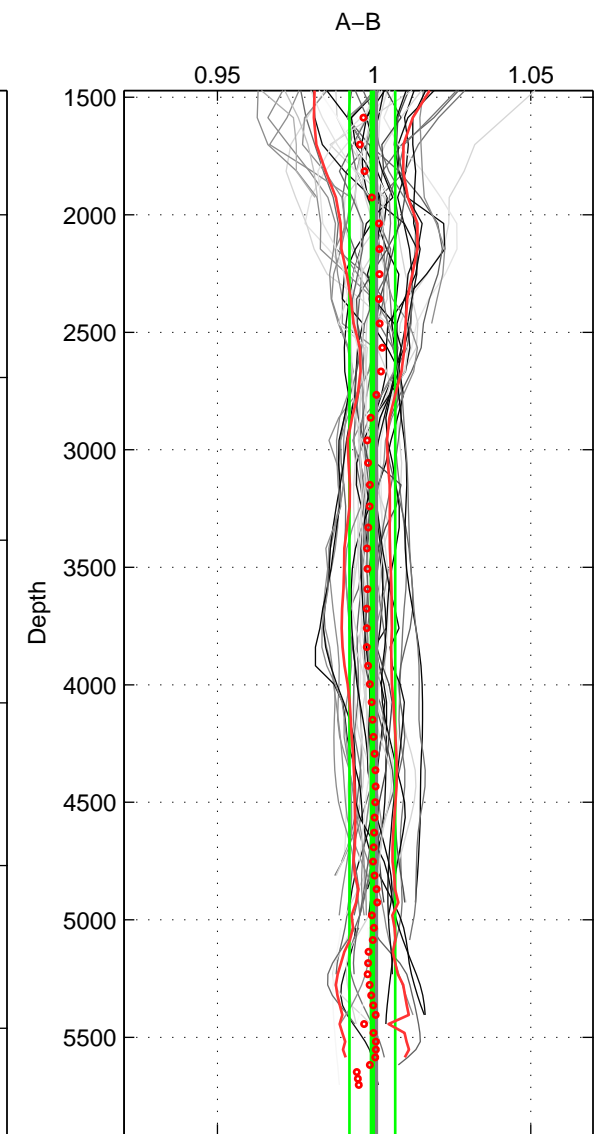

Cruise A (red). Date: Jun 2001 Cruisename: 591-49NZ20010604

Cruise B (blue). Date: Jul 2011 Cruisename: 626-49RY20110515

\*\*\* "Favourite" values are means of spaces 1 2 3.

	Offset	O.StDev	Ratio	R.Stdev	Rating
SIGMA:	0.083	1.329	1.001	0.009	5
THETA:	-0.103	1.404	0.999	0.009	5
DEPTH:	-0.092	1.094	0.999	0.007	5
FAV.:	-0.037	1.276	1.000	0.009	5

Profiles of A: 11  
 Profiles of B: 29  
 Diff profs : 49  
 WMOffset (A-B): 0.082942  
 WMOffset stdev: 1.3288  
 WMratio (A/B): 1.0006  
 WMratio stdev: 0.0087809

Quality (1-5): 5

Profiles of A: 11  
 Profiles of B: 29  
 Diff profs : 50  
 WMOffset (A-B): -0.10281  
 WMOffset stdev: 1.4044  
 WMratio (A/B): 0.99928  
 WMratio stdev: 0.009453

Quality (1-5): 5

Profiles of A: 11  
 Profiles of B: 29  
 Diff profs : 50  
 WMOffset (A-B): -0.091914  
 WMOffset stdev: 1.0939  
 WMratio (A/B): 0.99943  
 WMratio stdev: 0.0072951

Quality (1-5): 5