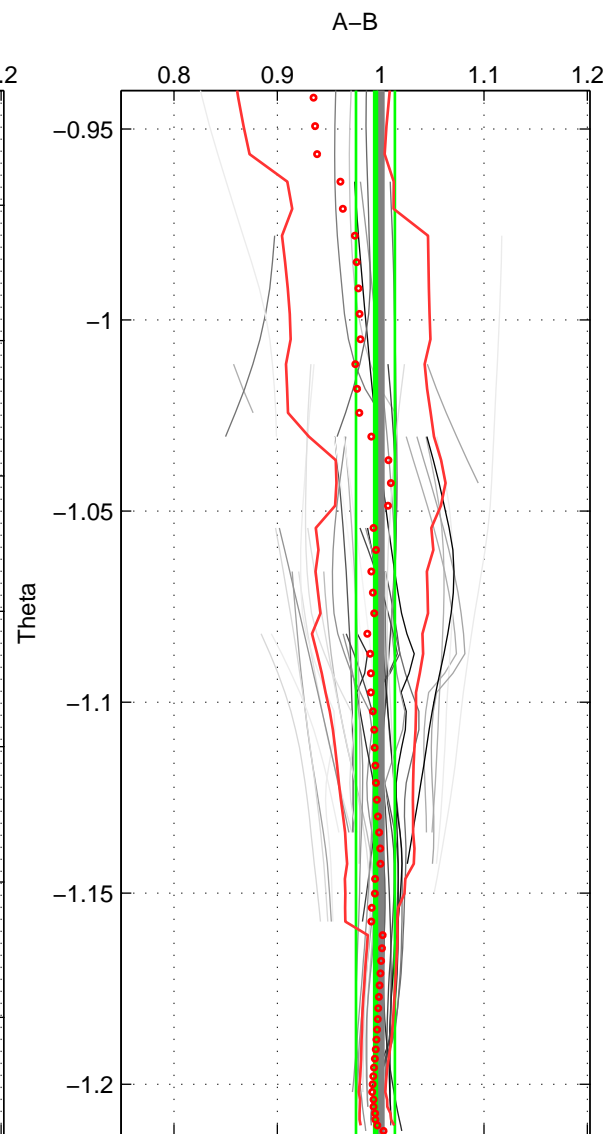

Cruise A (red). Date: Nov 1992 Cruisename: 86-58JH19921105

Cruise B (blue). Date: Aug 1993 Cruisename: 87-58JH19930730

\*\*\* "Favourite" values are means of spaces 1 2 3.

	Offset	O.StDev	Ratio	R.Stdev	Rating
SIGMA:	0.021	0.457	1.003	0.043	4
THETA:	-0.059	0.212	0.995	0.019	4
DEPTH:	0.051	0.150	1.005	0.013	4
FAV.:	0.004	0.273	1.001	0.025	4

Profiles of A: 12  
 Profiles of B: 8  
 Diff profs : 42  
 WMoffset (A-B): 0.021484  
 WMoffset stdev: 0.45717  
 WMratio (A/B): 1.0031  
 WMratio stdev: 0.043068

Quality (1-5): 4

Profiles of A: 12  
 Profiles of B: 8  
 Diff profs : 42  
 WMoffset (A-B): -0.059026  
 WMoffset stdev: 0.21231  
 WMratio (A/B): 0.99501  
 WMratio stdev: 0.018751

Quality (1-5): 4

Profiles of A: 12  
 Profiles of B: 8  
 Diff profs : 42  
 WMoffset (A-B): 0.050973  
 WMoffset stdev: 0.14992  
 WMratio (A/B): 1.0047  
 WMratio stdev: 0.013353

Quality (1-5): 4