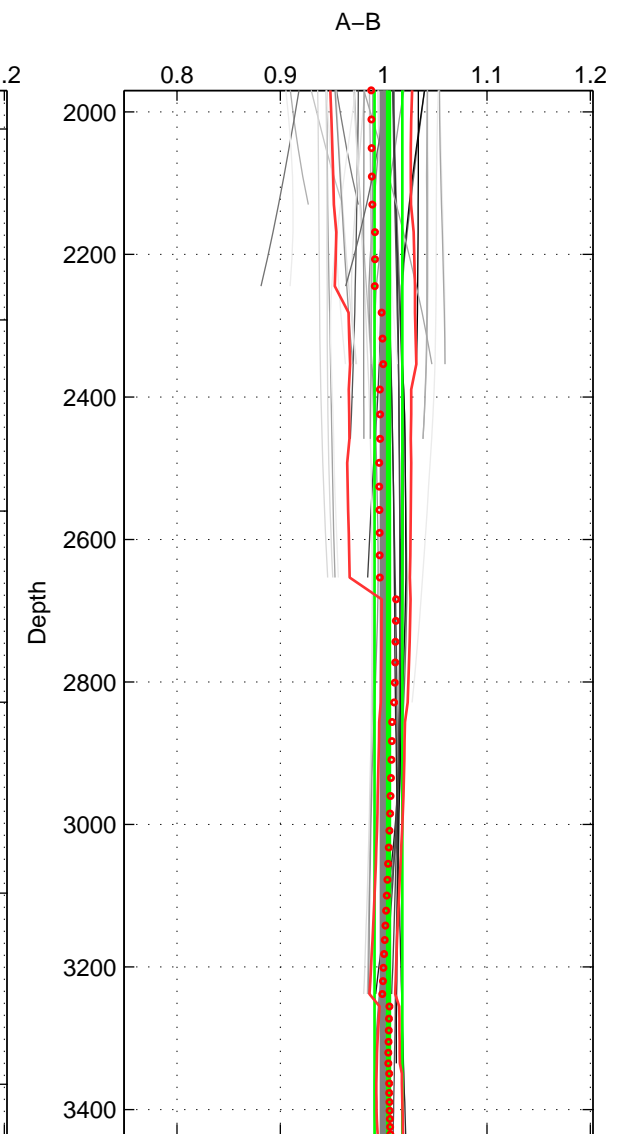

Cruise A (red). Date: Nov 1992 Cruisename: 86-58JH19921105

Cruise B (blue). Date: Aug 1993 Cruisename: 87-58JH19930730

\*\*\* "Favourite" values are means of spaces 1 2 3.

	Offset	O.StDev	Ratio	R.Stdev	Rating
SIGMA:	0.021	0.457	1.003	0.043	4
THETA:	-0.059	0.212	0.995	0.019	4
DEPTH:	0.051	0.150	1.005	0.013	4
FAV.:	0.004	0.273	1.001	0.025	4

Profiles of A: 12  
 Profiles of B: 8  
 Diff profs : 42  
 WMoffset (A-B): 0.021484  
 WMoffset stdev: 0.45717  
 WMratio (A/B): 1.0031  
 WMratio stdev: 0.043068

Quality (1-5): 4

Profiles of A: 12  
 Profiles of B: 8  
 Diff profs : 42  
 WMoffset (A-B): -0.059026  
 WMoffset stdev: 0.21231  
 WMratio (A/B): 0.99501  
 WMratio stdev: 0.018751

Quality (1-5): 4

Profiles of A: 12  
 Profiles of B: 8  
 Diff profs : 42  
 WMoffset (A-B): 0.050973  
 WMoffset stdev: 0.14992  
 WMratio (A/B): 1.0047  
 WMratio stdev: 0.013353

Quality (1-5): 4