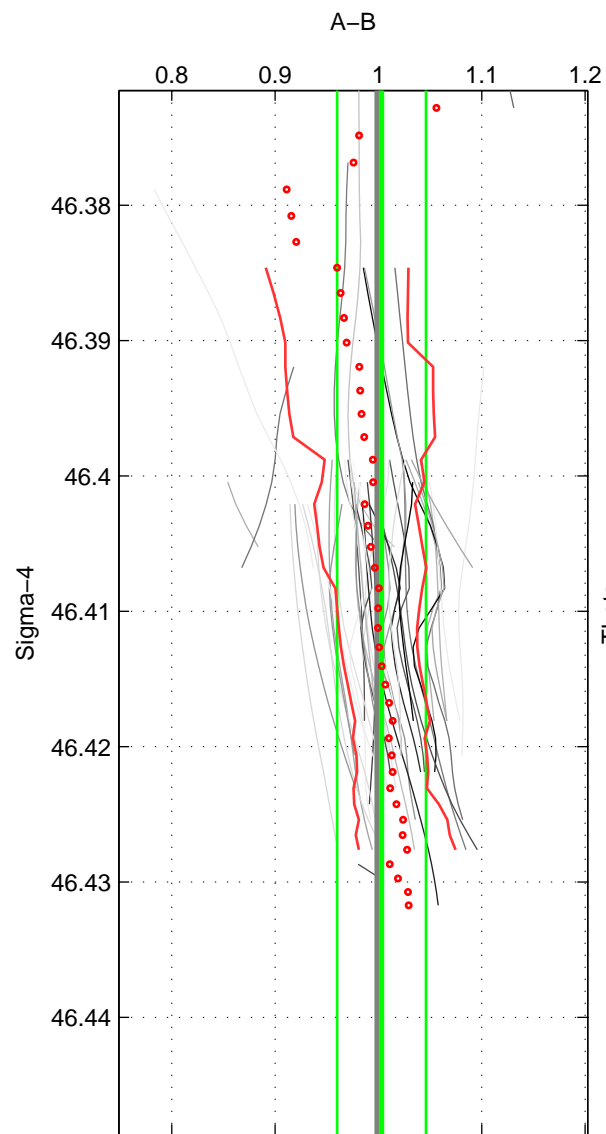

Cruise A (red). Date: Nov 1992 Cruisename: 86-58JH19921105

Cruise B (blue). Date: Aug 1993 Cruisename: 87-58JH19930730

\*\*\* "Favourite" values are means of spaces 1 2 3.

	Offset	O.StDev	Ratio	R.Stdev	Rating
SIGMA:	0.021	0.457	1.003	0.043	4
THETA:	-0.059	0.212	0.995	0.019	4
DEPTH:	0.051	0.150	1.005	0.013	4
FAV.:	0.004	0.273	1.001	0.025	4

Profiles of A: 12  
 Profiles of B: 8  
 Diff profs : 42  
 WMoffset (A-B): 0.021484  
 WMoffset stdev: 0.45717  
 WMratio (A/B): 1.0031  
 WMratio stdev: 0.043068

Quality (1-5): 4

Profiles of A: 12  
 Profiles of B: 8  
 Diff profs : 42  
 WMoffset (A-B): -0.059026  
 WMoffset stdev: 0.21231  
 WMratio (A/B): 0.99501  
 WMratio stdev: 0.018751

Quality (1-5): 4

Profiles of A: 12  
 Profiles of B: 8  
 Diff profs : 42  
 WMoffset (A-B): 0.050973  
 WMoffset stdev: 0.14992  
 WMratio (A/B): 1.0047  
 WMratio stdev: 0.013353

Quality (1-5): 4