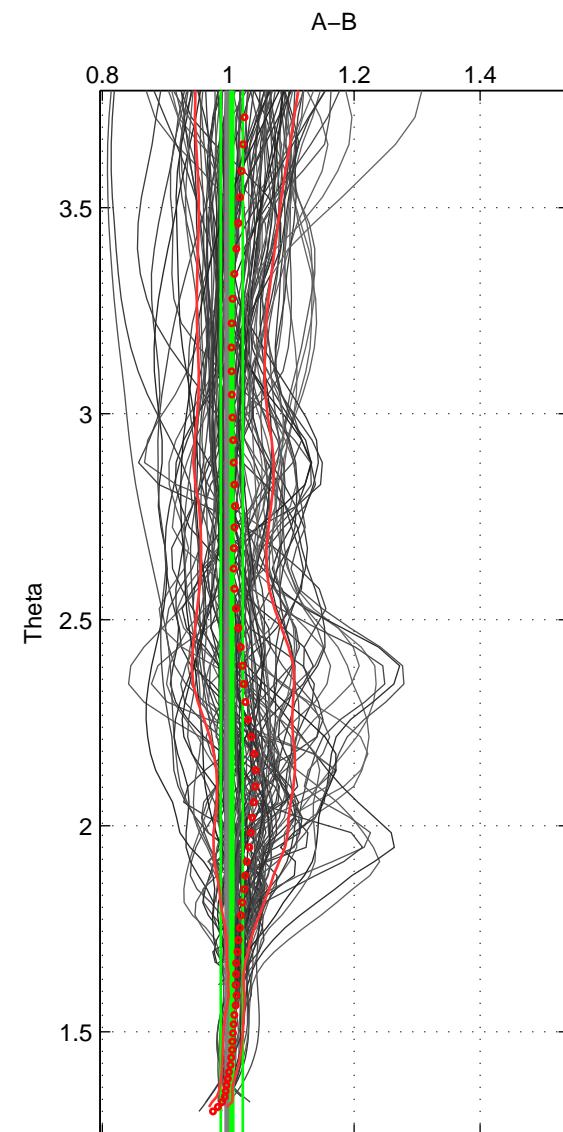

Cruise A (red). Date: May 1983 Cruisename: 240-32OC19830501

Cruise B (blue). Date: May 2012 Cruisename: 246-33AT20120419

\*\*\* "Favourite" values are means of spaces 1 2 3.

	Offset	O.StDev	Ratio	R.Stdev	Rating
SIGMA:	-0.600	1.359	0.973	0.037	5
THETA:	0.329	1.000	1.006	0.017	5
DEPTH:	0.731	1.589	1.019	0.040	5
FAV.:	0.153	1.316	0.999	0.031	5

Profiles of A: 48  
 Profiles of B: 40  
 Diff profs : 100  
 WMoffset (A-B): -0.59988  
 WMoffset stdev: 1.3588  
 WMratio (A/B): 0.97316  
 WMratio stdev: 0.036895

Quality (1-5): 5

Profiles of A: 48  
 Profiles of B: 40  
 Diff profs : 100  
 WMoffset (A-B): 0.32871  
 WMoffset stdev: 1.0005  
 WMratio (A/B): 1.0056  
 WMratio stdev: 0.017329

Quality (1-5): 5

Profiles of A: 48  
 Profiles of B: 40  
 Diff profs : 100  
 WMoffset (A-B): 0.73099  
 WMoffset stdev: 1.5891  
 WMratio (A/B): 1.0193  
 WMratio stdev: 0.040086

Quality (1-5): 5