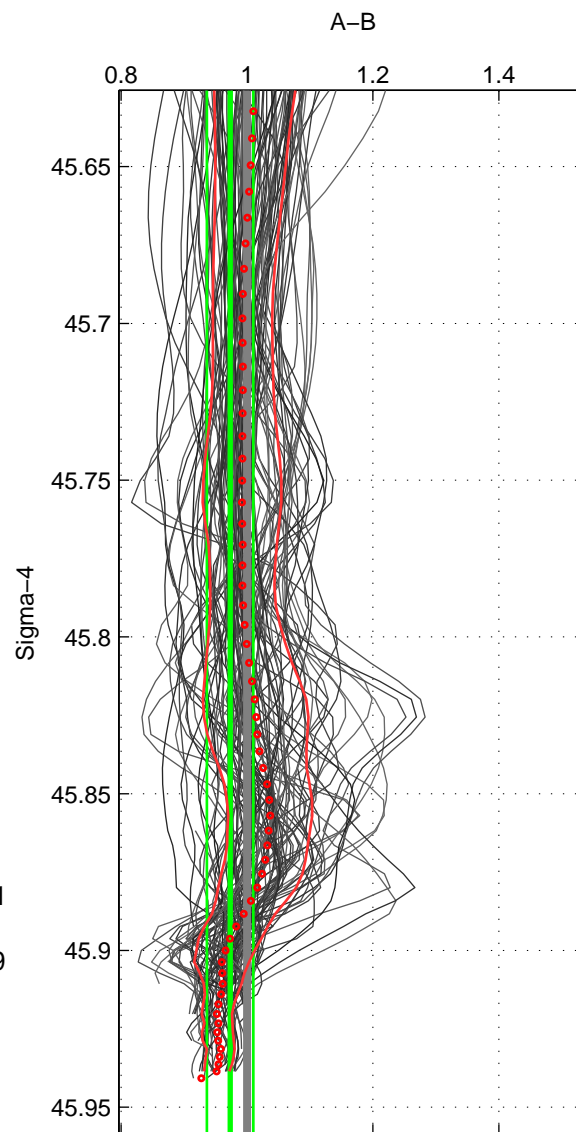

Cruise A (red). Date: May 1983 Cruisename: 240-32OC19830501

Cruise B (blue). Date: May 2012 Cruisename: 246-33AT20120419

\*\*\* "Favourite" values are means of spaces 1 2 3.

	Offset	O.StDev	Ratio	R.Stdev	Rating
SIGMA:	-0.600	1.359	0.973	0.037	5
THETA:	0.329	1.000	1.006	0.017	5
DEPTH:	0.731	1.589	1.019	0.040	5
FAV.:	0.153	1.316	0.999	0.031	5

Profiles of A: 48  
 Profiles of B: 40  
 Diff profs : 100  
 WMoffset (A-B): -0.59988  
 WMoffset stdev: 1.3588  
 WMratio (A/B): 0.97316  
 WMratio stdev: 0.036895

Quality (1-5): 5

Profiles of A: 48  
 Profiles of B: 40  
 Diff profs : 100  
 WMoffset (A-B): 0.32871  
 WMoffset stdev: 1.0005  
 WMratio (A/B): 1.0056  
 WMratio stdev: 0.017329

Quality (1-5): 5

Profiles of A: 48  
 Profiles of B: 40  
 Diff profs : 100  
 WMoffset (A-B): 0.73099  
 WMoffset stdev: 1.5891  
 WMratio (A/B): 1.0193  
 WMratio stdev: 0.040086

Quality (1-5): 5