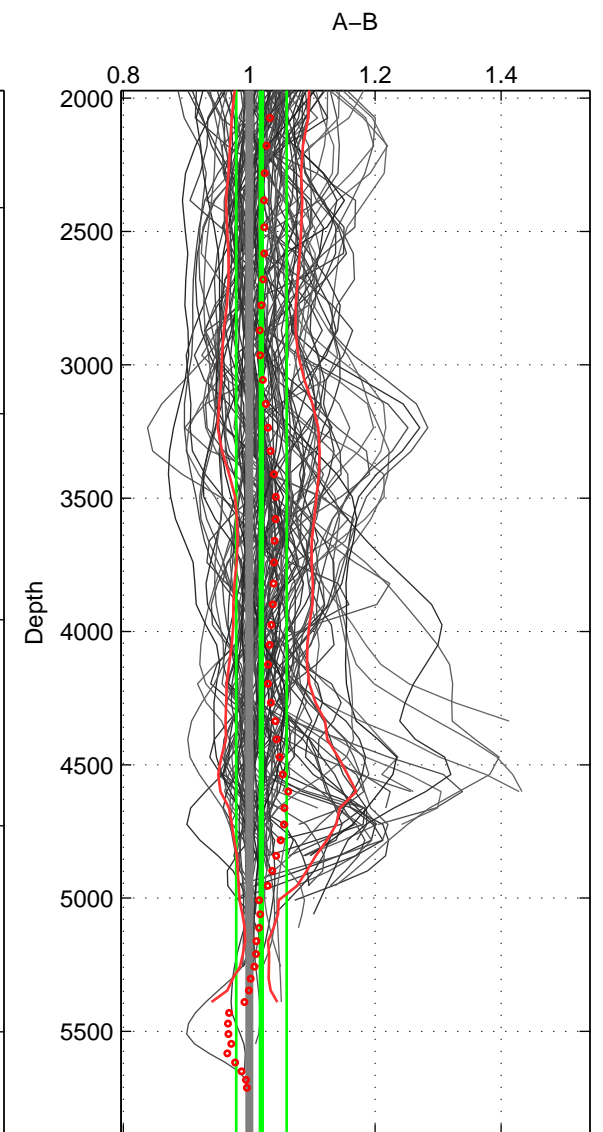

Cruise A (red). Date: May 1983 Cruisename: 240-32OC19830501

Cruise B (blue). Date: May 2012 Cruisename: 246-33AT20120419

\*\*\* "Favourite" values are means of spaces 1 2 3.

	Offset	O.StDev	Ratio	R.Stdev	Rating
SIGMA:	-0.600	1.359	0.973	0.037	5
THETA:	0.329	1.000	1.006	0.017	5
DEPTH:	0.731	1.589	1.019	0.040	5
FAV.:	0.153	1.316	0.999	0.031	5

Profiles of A: 48  
 Profiles of B: 40  
 Diff profs : 100  
 WMoffset (A-B): -0.59988  
 WMoffset stdev: 1.3588  
 WMratio (A/B): 0.97316  
 WMratio stdev: 0.036895

Quality (1-5): 5

Profiles of A: 48  
 Profiles of B: 40  
 Diff profs : 100  
 WMoffset (A-B): 0.32871  
 WMoffset stdev: 1.0005  
 WMratio (A/B): 1.0056  
 WMratio stdev: 0.017329

Quality (1-5): 5

Profiles of A: 48  
 Profiles of B: 40  
 Diff profs : 100  
 WMoffset (A-B): 0.73099  
 WMoffset stdev: 1.5891  
 WMratio (A/B): 1.0193  
 WMratio stdev: 0.040086

Quality (1-5): 5