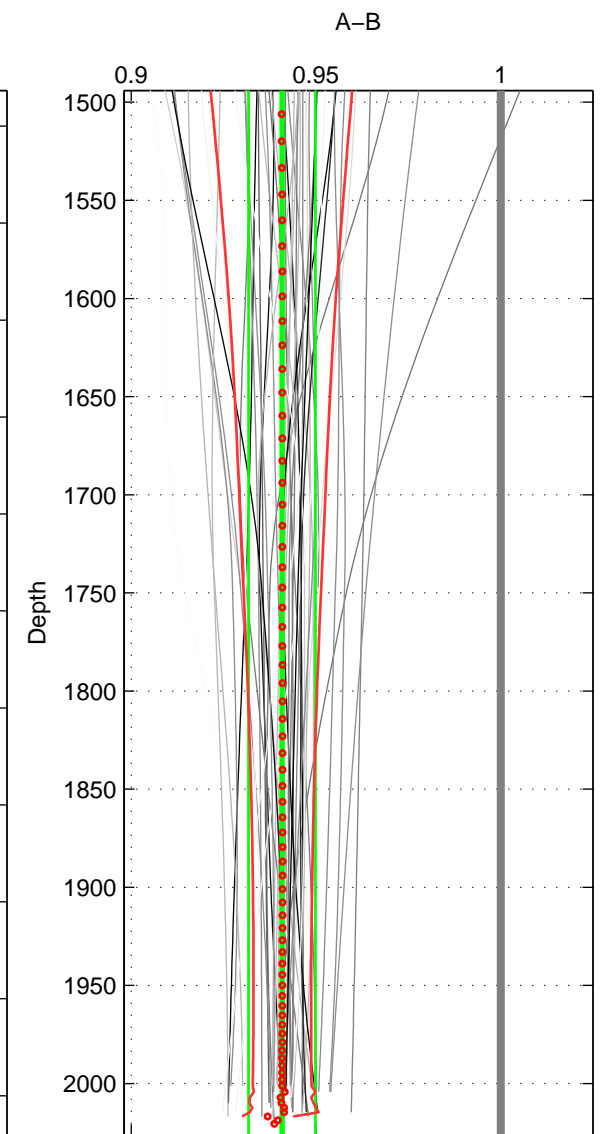

Cruise A (red). Date: Jul 2001 Cruisename: 694-49UP20010619

Cruise B (blue). Date: Jul 2002 Cruisename: 697-49UP20020620

\*\*\* "Favourite" values are means of spaces 1 2 3.

	Offset	O.StDev	Ratio	R.Stdev	Rating
SIGMA:	-9.503	1.246	0.940	0.007	4
THETA:	-9.323	1.107	0.940	0.007	4
DEPTH:	-9.469	1.514	0.941	0.009	4
FAV. :	-9.432	1.289	0.940	0.008	4

Profiles of A: 16  
 Profiles of B: 20  
 Diff profs : 45  
 WMoffset (A-B): -9.5029  
 WMoffset stdev: 1.246  
 WMratio (A/B): 0.93993  
 WMratio stdev: 0.0074207

Quality (1-5): 4

Profiles of A: 16  
 Profiles of B: 20  
 Diff profs : 45  
 WMoffset (A-B): -9.3234  
 WMoffset stdev: 1.1071  
 WMratio (A/B): 0.94004  
 WMratio stdev: 0.0068575

Quality (1-5): 4

Profiles of A: 16  
 Profiles of B: 20  
 Diff profs : 45  
 WMoffset (A-B): -9.4689  
 WMoffset stdev: 1.5136  
 WMratio (A/B): 0.9408  
 WMratio stdev: 0.0090301

Quality (1-5): 4