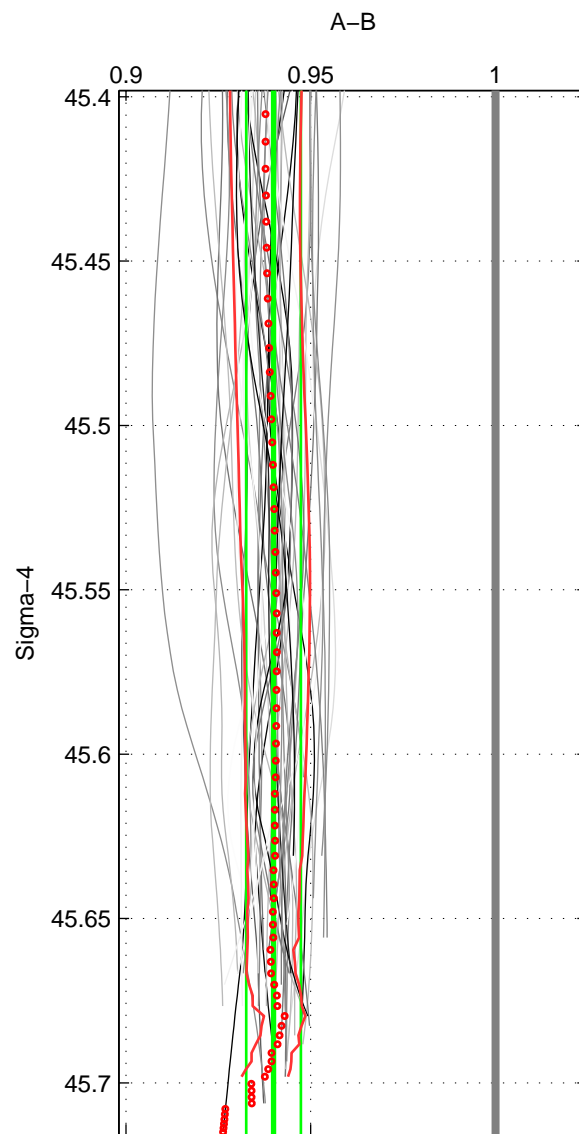

Cruise A (red). Date: Jul 2001 Cruisename: 694-49UP20010619

Cruise B (blue). Date: Jul 2002 Cruisename: 697-49UP20020620

\*\*\* "Favourite" values are means of spaces 1 2 3.

	Offset	O.StDev	Ratio	R.Stdev	Rating
SIGMA:	-9.503	1.246	0.940	0.007	4
THETA:	-9.323	1.107	0.940	0.007	4
DEPTH:	-9.469	1.514	0.941	0.009	4
FAV. :	-9.432	1.289	0.940	0.008	4

Profiles of A: 16  
 Profiles of B: 20  
 Diff profs : 45  
 WMoffset (A-B): -9.5029  
 WMoffset stdev: 1.246  
 WMratio (A/B): 0.93993  
 WMratio stdev: 0.0074207

Quality (1-5): 4

Profiles of A: 16  
 Profiles of B: 20  
 Diff profs : 45  
 WMoffset (A-B): -9.3234  
 WMoffset stdev: 1.1071  
 WMratio (A/B): 0.94004  
 WMratio stdev: 0.0068575

Quality (1-5): 4

Profiles of A: 16  
 Profiles of B: 20  
 Diff profs : 45  
 WMoffset (A-B): -9.4689  
 WMoffset stdev: 1.5136  
 WMratio (A/B): 0.9408  
 WMratio stdev: 0.0090301

Quality (1-5): 4