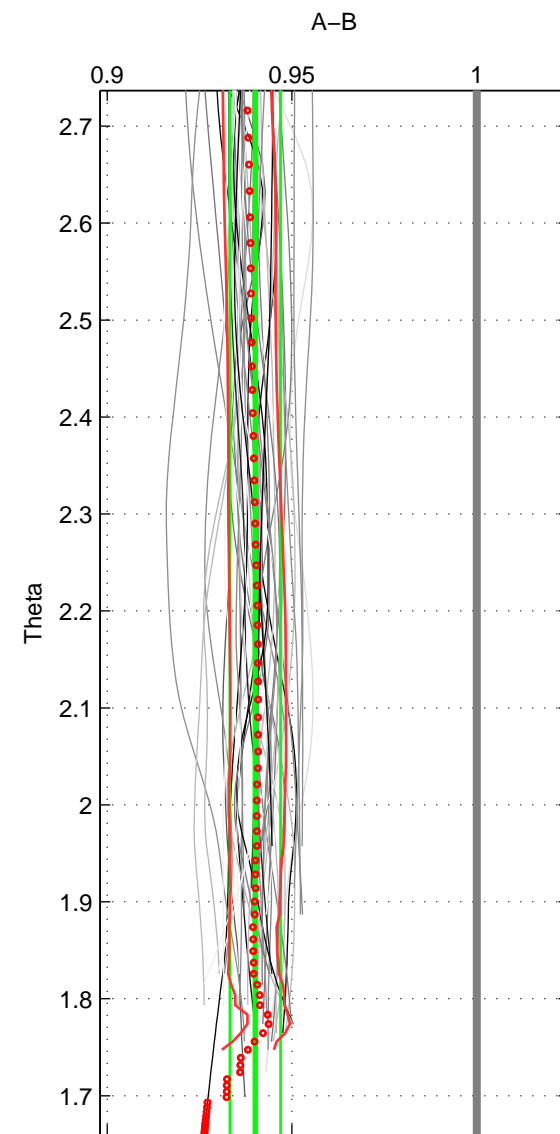

Cruise A (red). Date: Jul 2001 Cruisename: 694-49UP20010619

Cruise B (blue). Date: Jul 2002 Cruisename: 697-49UP20020620

\*\*\* "Favourite" values are means of spaces 1 2 3.

	Offset	O.StDev	Ratio	R.Stdev	Rating
SIGMA:	-9.503	1.246	0.940	0.007	4
THETA:	-9.323	1.107	0.940	0.007	4
DEPTH:	-9.469	1.514	0.941	0.009	4
FAV. :	-9.432	1.289	0.940	0.008	4

Profiles of A: 16  
 Profiles of B: 20  
 Diff profs : 45  
 WMoffset (A-B): -9.5029  
 WMoffset stdev: 1.246  
 WMratio (A/B): 0.93993  
 WMratio stdev: 0.0074207

Quality (1-5): 4

Profiles of A: 16  
 Profiles of B: 20  
 Diff profs : 45  
 WMoffset (A-B): -9.3234  
 WMoffset stdev: 1.1071  
 WMratio (A/B): 0.94004  
 WMratio stdev: 0.0068575

Quality (1-5): 4

Profiles of A: 16  
 Profiles of B: 20  
 Diff profs : 45  
 WMoffset (A-B): -9.4689  
 WMoffset stdev: 1.5136  
 WMratio (A/B): 0.9408  
 WMratio stdev: 0.0090301

Quality (1-5): 4