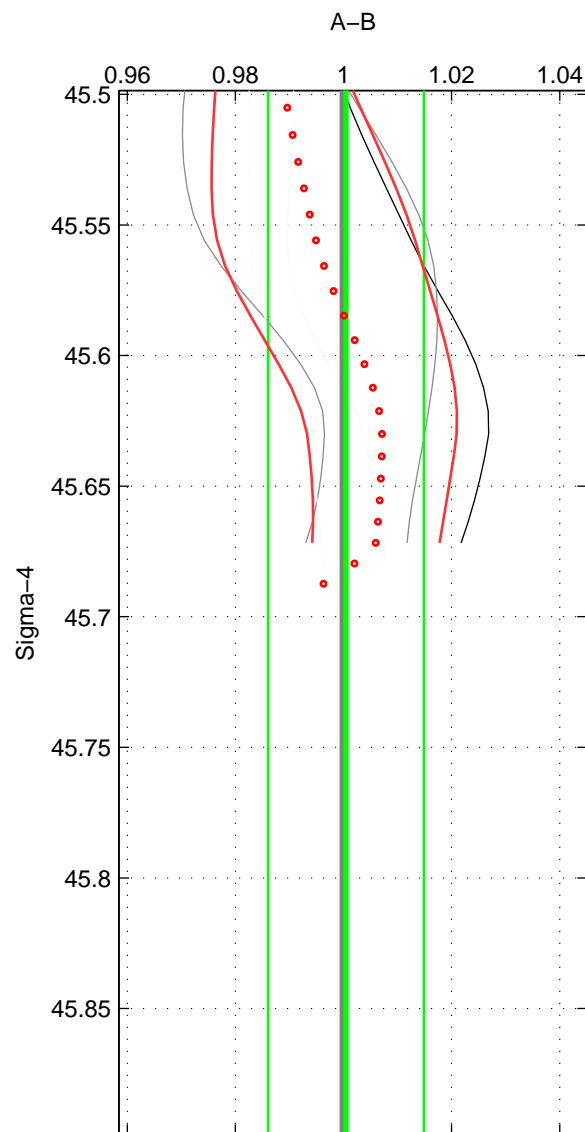

Cruise A (red). Date: Mar 2003 Cruisename: 597-49NZ20030220

Cruise B (blue). Date: Jul 2005 Cruisename: 669-49UF20050615

*** "Favourite" values are means of spaces 1 2.

	Offset	O.StDev	Ratio	R.Stdev	Rating
SIGMA:	0.048	2.149	1.000	0.014	3
THETA:	-0.151	1.962	0.999	0.013	3
DEPTH:	0.479	1.184	1.003	0.008	2
FAV. :	-0.051	2.055	1.000	0.014	3

Profiles of A: 3
 Profiles of B: 3
 Diff profs : 5
 WMoffset (A-B): 0.04836
 WMoffset stdev: 2.1488
 WMratio (A/B): 1.0005
 WMratio stdev: 0.014423

Quality (1-5): 3

Profiles of A: 3
 Profiles of B: 3
 Diff profs : 5
 WMoffset (A-B): -0.15078
 WMoffset stdev: 1.9616
 WMratio (A/B): 0.99914
 WMratio stdev: 0.013184

Quality (1-5): 3

Please note that statistics are bad.

Profiles of A: 3
 Profiles of B: 3
 Diff profs : 5
 WMoffset (A-B): 0.47912
 WMoffset stdev: 1.1844
 WMratio (A/B): 1.0032
 WMratio stdev: 0.0079829