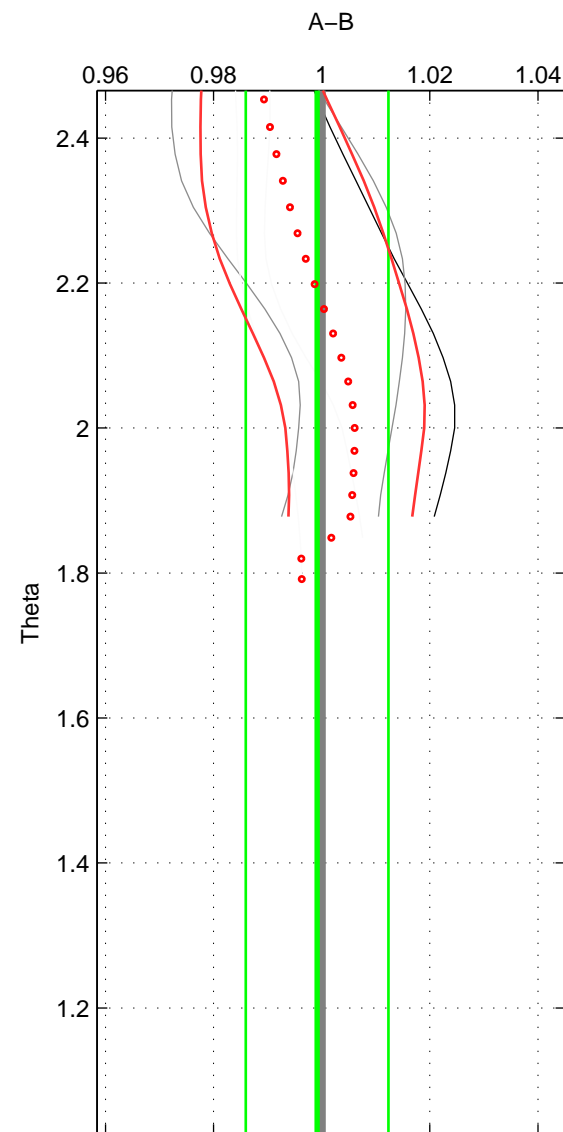

Cruise A (red). Date: Mar 2003 Cruisename: 597-49NZ20030220

Cruise B (blue). Date: Jul 2005 Cruisename: 669-49UF20050615

*** "Favourite" values are means of spaces 1 2.

	Offset	O.StDev	Ratio	R.Stdev	Rating
SIGMA:	0.048	2.149	1.000	0.014	3
THETA:	-0.151	1.962	0.999	0.013	3
DEPTH:	0.479	1.184	1.003	0.008	2
FAV. :	-0.051	2.055	1.000	0.014	3

Profiles of A: 3
 Profiles of B: 3
 Diff profs : 5
 WMoffset (A-B): 0.04836
 WMoffset stdev: 2.1488
 WMratio (A/B): 1.0005
 WMratio stdev: 0.014423

Quality (1-5): 3

Profiles of A: 3
 Profiles of B: 3
 Diff profs : 5
 WMoffset (A-B): -0.15078
 WMoffset stdev: 1.9616
 WMratio (A/B): 0.99914
 WMratio stdev: 0.013184

Quality (1-5): 3

Please note that statistics are bad.

Profiles of A: 3
 Profiles of B: 3
 Diff profs : 5
 WMoffset (A-B): 0.47912
 WMoffset stdev: 1.1844
 WMratio (A/B): 1.0032
 WMratio stdev: 0.0079829