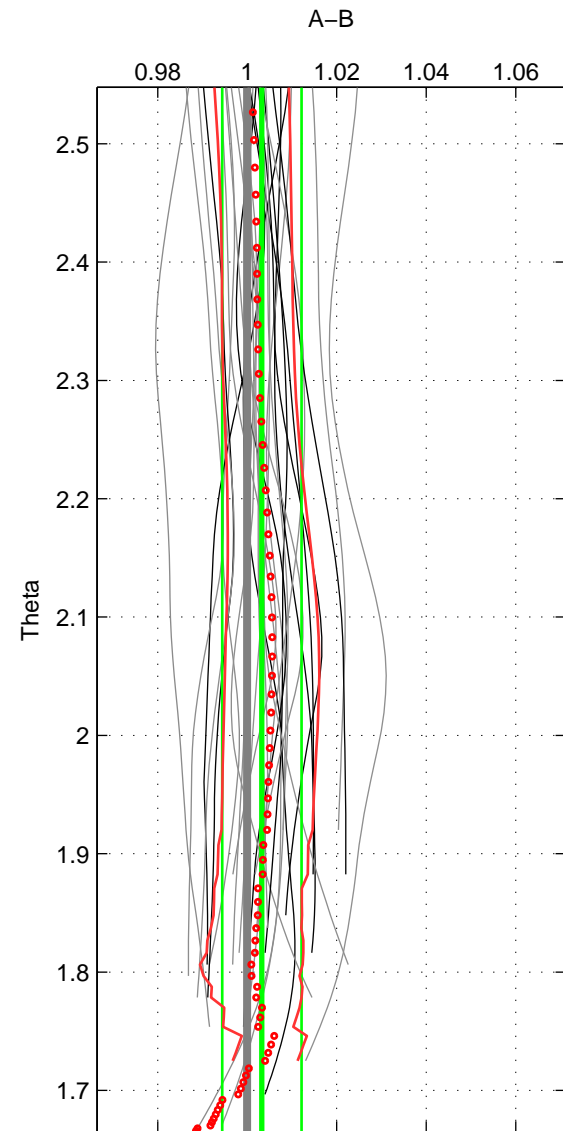

Cruise A (red). Date: Jul 2008 Cruisename: 678-49UF20080617  
 Cruise B (blue). Date: Jul 2002 Cruisename: 697-49UP20020620

\*\*\* "Favourite" values are means of spaces 1 2 3.

	Offset	O.StDev	Ratio	R.Stdev	Rating
SIGMA:	0.542	1.435	1.003	0.009	4
THETA:	0.506	1.393	1.003	0.009	4
DEPTH:	0.787	2.016	1.005	0.013	4
FAV.:	0.612	1.615	1.004	0.010	4

Profiles of A: 10  
 Profiles of B: 20  
 Diff profs : 27  
 WMoffset (A-B): 0.54207  
 WMoffset stdev: 1.4354  
 WMratio (A/B): 1.0035  
 WMratio stdev: 0.0091164

Quality (1-5): 4

Profiles of A: 10  
 Profiles of B: 20  
 Diff profs : 27  
 WMoffset (A-B): 0.50593  
 WMoffset stdev: 1.3933  
 WMratio (A/B): 1.0033  
 WMratio stdev: 0.0088657

Quality (1-5): 4

Profiles of A: 10  
 Profiles of B: 20  
 Diff profs : 27  
 WMoffset (A-B): 0.78722  
 WMoffset stdev: 2.0157  
 WMratio (A/B): 1.005  
 WMratio stdev: 0.01274

Quality (1-5): 4