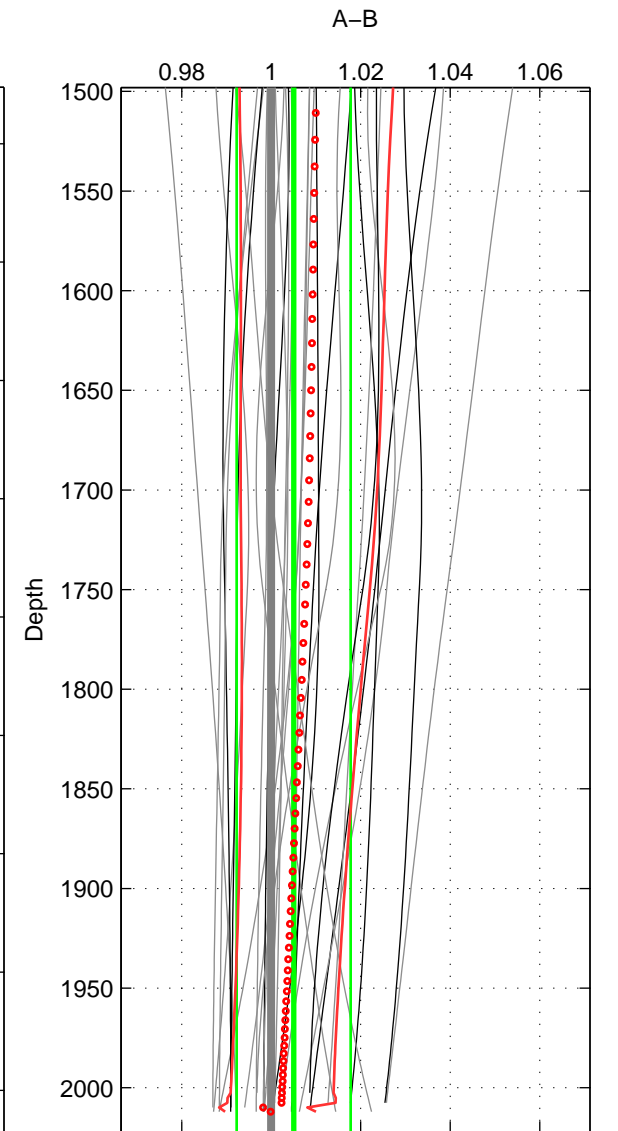

Cruise A (red). Date: Jul 2008 Cruisename: 678-49UF20080617  
 Cruise B (blue). Date: Jul 2002 Cruisename: 697-49UP20020620

\*\*\* "Favourite" values are means of spaces 1 2 3.

	Offset	O.StDev	Ratio	R.Stdev	Rating
SIGMA:	0.542	1.435	1.003	0.009	4
THETA:	0.506	1.393	1.003	0.009	4
DEPTH:	0.787	2.016	1.005	0.013	4
FAV.:	0.612	1.615	1.004	0.010	4

Profiles of A: 10  
 Profiles of B: 20  
 Diff profs : 27  
 WMoffset (A-B): 0.54207  
 WMoffset stdev: 1.4354  
 WMratio (A/B): 1.0035  
 WMratio stdev: 0.0091164

Quality (1-5): 4

Profiles of A: 10  
 Profiles of B: 20  
 Diff profs : 27  
 WMoffset (A-B): 0.50593  
 WMoffset stdev: 1.3933  
 WMratio (A/B): 1.0033  
 WMratio stdev: 0.0088657

Quality (1-5): 4

Profiles of A: 10  
 Profiles of B: 20  
 Diff profs : 27  
 WMoffset (A-B): 0.78722  
 WMoffset stdev: 2.0157  
 WMratio (A/B): 1.005  
 WMratio stdev: 0.01274

Quality (1-5): 4