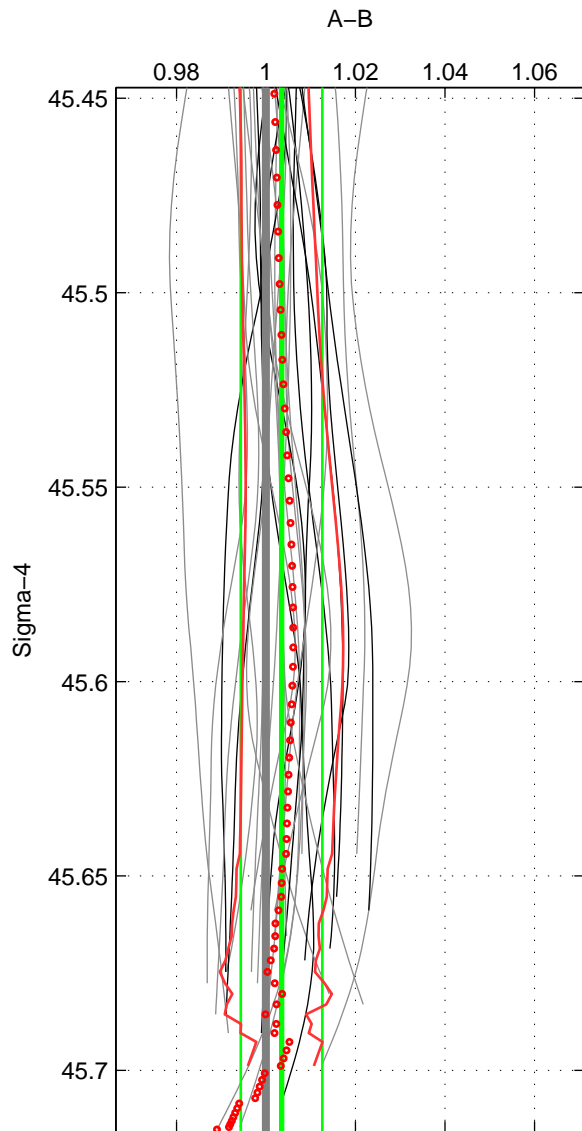

Cruise A (red). Date: Jul 2008 Cruisename: 678-49UF20080617  
 Cruise B (blue). Date: Jul 2002 Cruisename: 697-49UP20020620

\*\*\* "Favourite" values are means of spaces 1 2 3.

	Offset	O.StDev	Ratio	R.Stdev	Rating
SIGMA:	0.542	1.435	1.003	0.009	4
THETA:	0.506	1.393	1.003	0.009	4
DEPTH:	0.787	2.016	1.005	0.013	4
FAV.:	0.612	1.615	1.004	0.010	4

Profiles of A: 10  
 Profiles of B: 20  
 Diff profs : 27  
 WMoffset (A-B): 0.54207  
 WMoffset stdev: 1.4354  
 WMratio (A/B): 1.0035  
 WMratio stdev: 0.0091164

Quality (1-5): 4

Profiles of A: 10  
 Profiles of B: 20  
 Diff profs : 27  
 WMoffset (A-B): 0.50593  
 WMoffset stdev: 1.3933  
 WMratio (A/B): 1.0033  
 WMratio stdev: 0.0088657

Quality (1-5): 4

Profiles of A: 10  
 Profiles of B: 20  
 Diff profs : 27  
 WMoffset (A-B): 0.78722  
 WMoffset stdev: 2.0157  
 WMratio (A/B): 1.005  
 WMratio stdev: 0.01274

Quality (1-5): 4