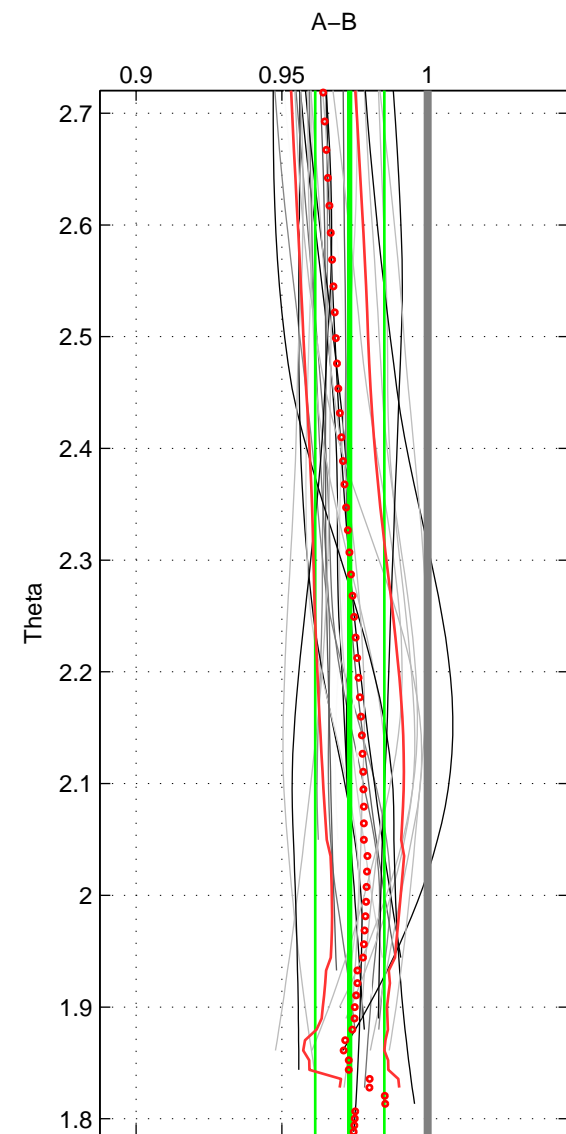

Cruise A (red). Date: Jul 2002 Cruisename: 697-49UP20020620

Cruise B (blue). Date: Feb 2007 Cruisename: 714-49UP20070118

*** "Favourite" values are means of spaces 1 2 3.

	Offset	O.StDev	Ratio	R.Stdev	Rating
SIGMA:	-4.087	2.048	0.974	0.013	4
THETA:	-4.120	1.818	0.973	0.012	4
DEPTH:	-3.647	1.995	0.977	0.013	4
FAV. :	-3.951	1.953	0.975	0.013	4

Profiles of A: 9
 Profiles of B: 10
 Diff profs : 27
 WMoffset (A-B): -4.0872
 WMoffset stdev: 2.0479
 WMratio (A/B): 0.97357
 WMratio stdev: 0.013285

Quality (1-5): 4

Profiles of A: 9
 Profiles of B: 10
 Diff profs : 27
 WMoffset (A-B): -4.1201
 WMoffset stdev: 1.8179
 WMratio (A/B): 0.97324
 WMratio stdev: 0.011856

Quality (1-5): 4

Profiles of A: 9
 Profiles of B: 10
 Diff profs : 27
 WMoffset (A-B): -3.6467
 WMoffset stdev: 1.9946
 WMratio (A/B): 0.97673
 WMratio stdev: 0.01277

Quality (1-5): 4