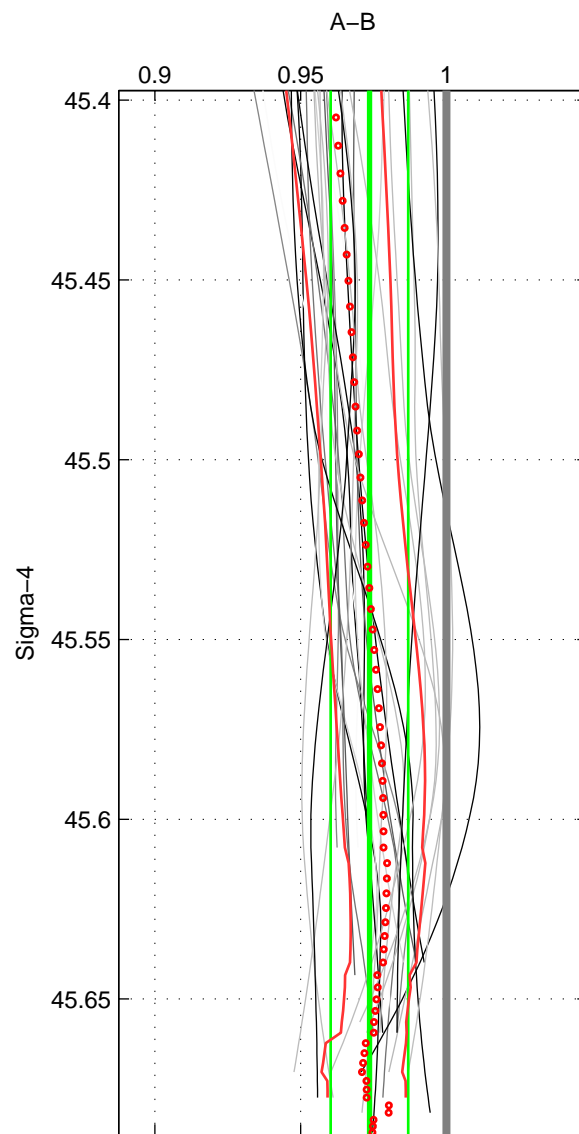

Cruise A (red). Date: Jul 2002 Cruisename: 697-49UP20020620

Cruise B (blue). Date: Feb 2007 Cruisename: 714-49UP20070118

*** "Favourite" values are means of spaces 1 2 3.

	Offset	O.StDev	Ratio	R.Stdev	Rating
SIGMA:	-4.087	2.048	0.974	0.013	4
THETA:	-4.120	1.818	0.973	0.012	4
DEPTH:	-3.647	1.995	0.977	0.013	4
FAV. :	-3.951	1.953	0.975	0.013	4

Profiles of A: 9
 Profiles of B: 10
 Diff profs : 27
 WMoffset (A-B): -4.0872
 WMoffset stdev: 2.0479
 WMratio (A/B): 0.97357
 WMratio stdev: 0.013285

Quality (1-5): 4

Profiles of A: 9
 Profiles of B: 10
 Diff profs : 27
 WMoffset (A-B): -4.1201
 WMoffset stdev: 1.8179
 WMratio (A/B): 0.97324
 WMratio stdev: 0.011856

Quality (1-5): 4

Profiles of A: 9
 Profiles of B: 10
 Diff profs : 27
 WMoffset (A-B): -3.6467
 WMoffset stdev: 1.9946
 WMratio (A/B): 0.97673
 WMratio stdev: 0.01277

Quality (1-5): 4