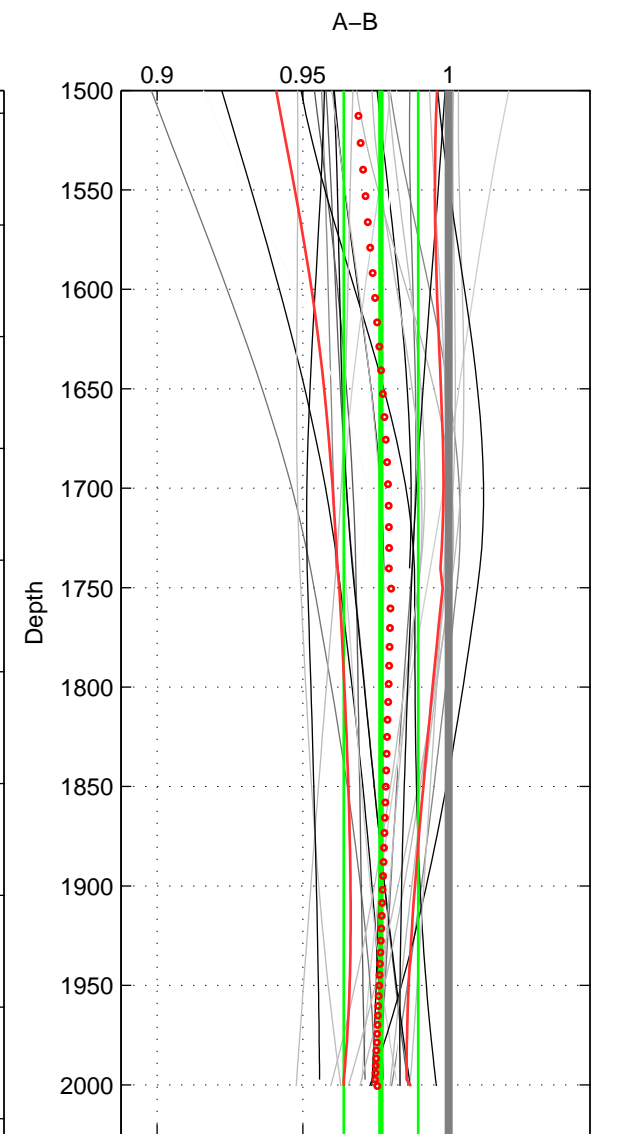

Cruise A (red). Date: Jul 2002 Cruisename: 697-49UP20020620

Cruise B (blue). Date: Feb 2007 Cruisename: 714-49UP20070118

*** "Favourite" values are means of spaces 1 2 3.

	Offset	O.StDev	Ratio	R.Stdev	Rating
SIGMA:	-4.087	2.048	0.974	0.013	4
THETA:	-4.120	1.818	0.973	0.012	4
DEPTH:	-3.647	1.995	0.977	0.013	4
FAV. :	-3.951	1.953	0.975	0.013	4

Profiles of A: 9
 Profiles of B: 10
 Diff profs : 27
 WMoffset (A-B): -4.0872
 WMoffset stdev: 2.0479
 WMratio (A/B): 0.97357
 WMratio stdev: 0.013285

Quality (1-5): 4

Profiles of A: 9
 Profiles of B: 10
 Diff profs : 27
 WMoffset (A-B): -4.1201
 WMoffset stdev: 1.8179
 WMratio (A/B): 0.97324
 WMratio stdev: 0.011856

Quality (1-5): 4

Profiles of A: 9
 Profiles of B: 10
 Diff profs : 27
 WMoffset (A-B): -3.6467
 WMoffset stdev: 1.9946
 WMratio (A/B): 0.97673
 WMratio stdev: 0.01277

Quality (1-5): 4