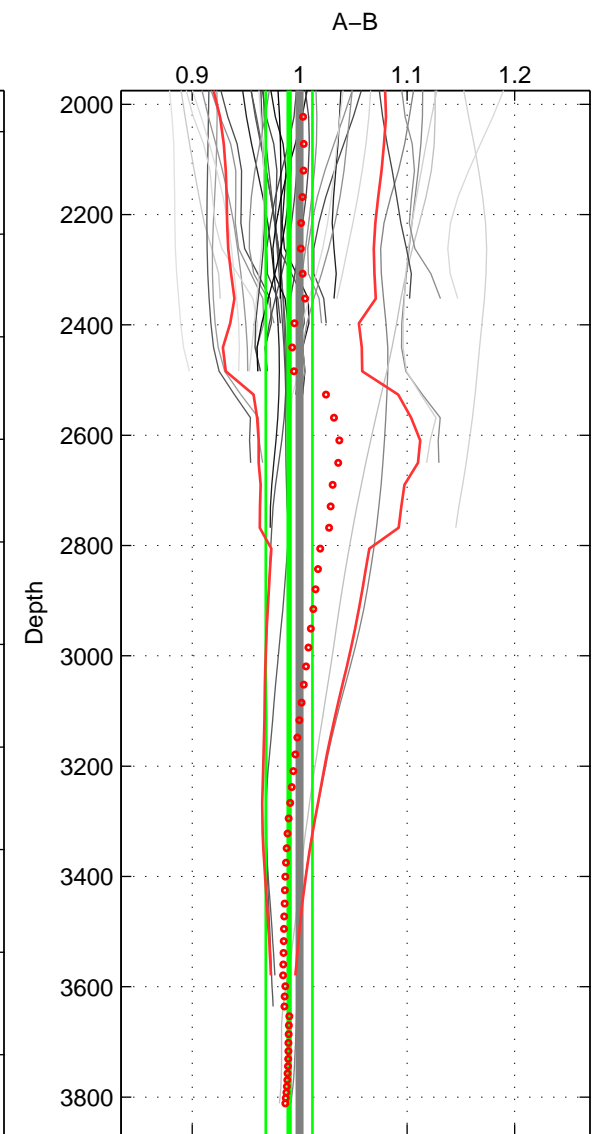

Cruise A (red). Date: Dec 2010 Cruisename: 130-06AQ20101128  
 Cruise B (blue). Date: Mar 2010 Cruisename: 256-33RO20100308

\*\*\* "Favourite" values are means of spaces 1 2.

	Offset	O.StDev	Ratio	R.Stdev	Rating
SIGMA:	-1.664	1.670	0.985	0.015	5
THETA:	-2.086	1.383	0.981	0.012	5
DEPTH:	-1.225	2.737	0.990	0.022	4
FAV.:	-1.875	1.527	0.983	0.014	5

Profiles of A: 8  
 Profiles of B: 11  
 Diff profs: 43  
 WMoffset (A-B): -1.6643  
 WMoffset stdev: 1.6697  
 WMratio (A/B): 0.9851  
 WMratio stdev: 0.014644

Quality (1-5): 5

Profiles of A: 8  
 Profiles of B: 11  
 Diff profs: 43  
 WMoffset (A-B): -2.0863  
 WMoffset stdev: 1.3833  
 WMratio (A/B): 0.98092  
 WMratio stdev: 0.012464

Quality (1-5): 5

Profiles of A: 8  
 Profiles of B: 11  
 Diff profs: 43  
 WMoffset (A-B): -1.2252  
 WMoffset stdev: 2.7369  
 WMratio (A/B): 0.99014  
 WMratio stdev: 0.021702

Quality (1-5): 4