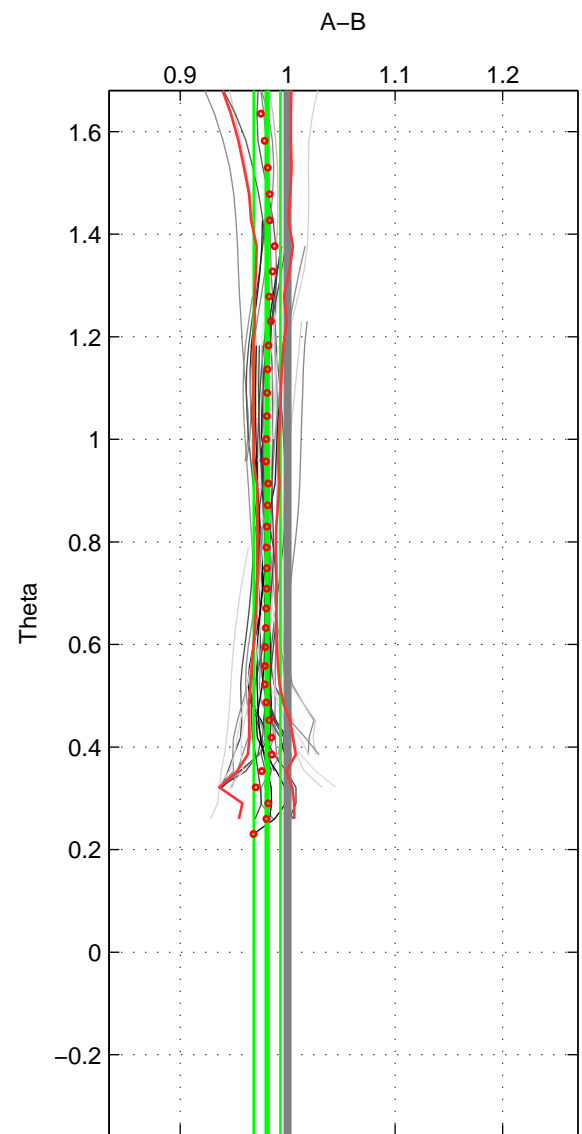

Cruise A (red). Date: Dec 2010 Cruisename: 130-06AQ20101128  
 Cruise B (blue). Date: Mar 2010 Cruisename: 256-33RO20100308

\*\*\* "Favourite" values are means of spaces 1 2.

	Offset	O.StDev	Ratio	R.Stdev	Rating
SIGMA:	-1.664	1.670	0.985	0.015	5
THETA:	-2.086	1.383	0.981	0.012	5
DEPTH:	-1.225	2.737	0.990	0.022	4
FAV.:	-1.875	1.527	0.983	0.014	5

Profiles of A: 8  
 Profiles of B: 11  
 Diff profs: 43  
 WMoffset (A-B): -1.6643  
 WMoffset stdev: 1.6697  
 WMratio (A/B): 0.9851  
 WMratio stdev: 0.014644

Quality (1-5): 5

Profiles of A: 8  
 Profiles of B: 11  
 Diff profs: 43  
 WMoffset (A-B): -2.0863  
 WMoffset stdev: 1.3833  
 WMratio (A/B): 0.98092  
 WMratio stdev: 0.012464

Quality (1-5): 5

Profiles of A: 8  
 Profiles of B: 11  
 Diff profs: 43  
 WMoffset (A-B): -1.2252  
 WMoffset stdev: 2.7369  
 WMratio (A/B): 0.99014  
 WMratio stdev: 0.021702

Quality (1-5): 4