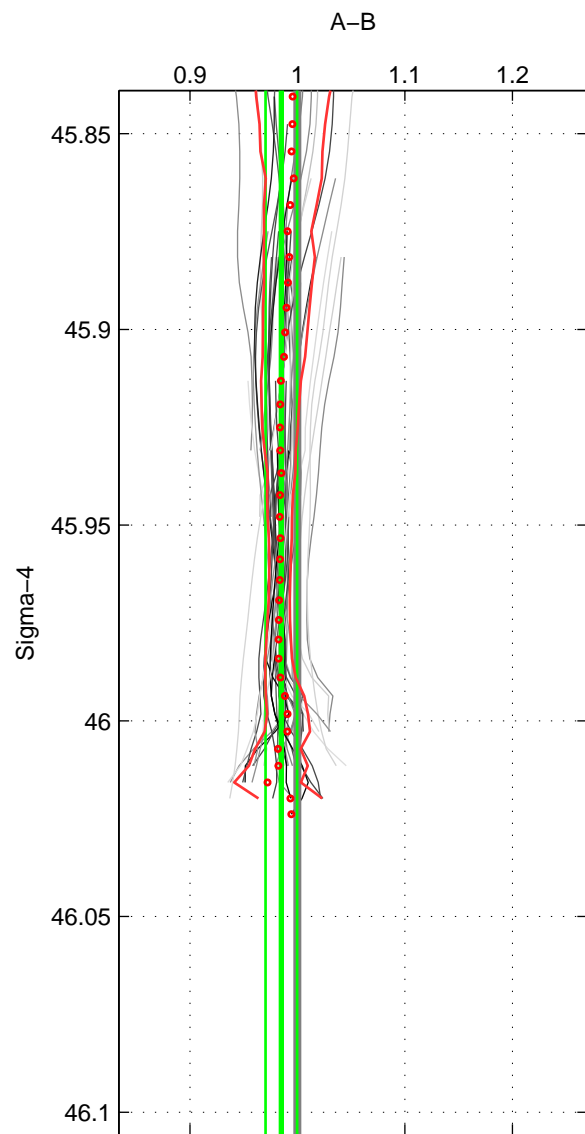

Cruise A (red). Date: Dec 2010 Cruisename: 130-06AQ20101128  
 Cruise B (blue). Date: Mar 2010 Cruisename: 256-33RO20100308

\*\*\* "Favourite" values are means of spaces 1 2.

	Offset	O.StDev	Ratio	R.Stdev	Rating
SIGMA:	-1.664	1.670	0.985	0.015	5
THETA:	-2.086	1.383	0.981	0.012	5
DEPTH:	-1.225	2.737	0.990	0.022	4
FAV.:	-1.875	1.527	0.983	0.014	5

Profiles of A: 8  
 Profiles of B: 11  
 Diff profs: 43  
 WMoffset (A-B): -1.6643  
 WMoffset stdev: 1.6697  
 WMratio (A/B): 0.9851  
 WMratio stdev: 0.014644

Quality (1-5): 5

Profiles of A: 8  
 Profiles of B: 11  
 Diff profs: 43  
 WMoffset (A-B): -2.0863  
 WMoffset stdev: 1.3833  
 WMratio (A/B): 0.98092  
 WMratio stdev: 0.012464

Quality (1-5): 5

Profiles of A: 8  
 Profiles of B: 11  
 Diff profs: 43  
 WMoffset (A-B): -1.2252  
 WMoffset stdev: 2.7369  
 WMratio (A/B): 0.99014  
 WMratio stdev: 0.021702

Quality (1-5): 4