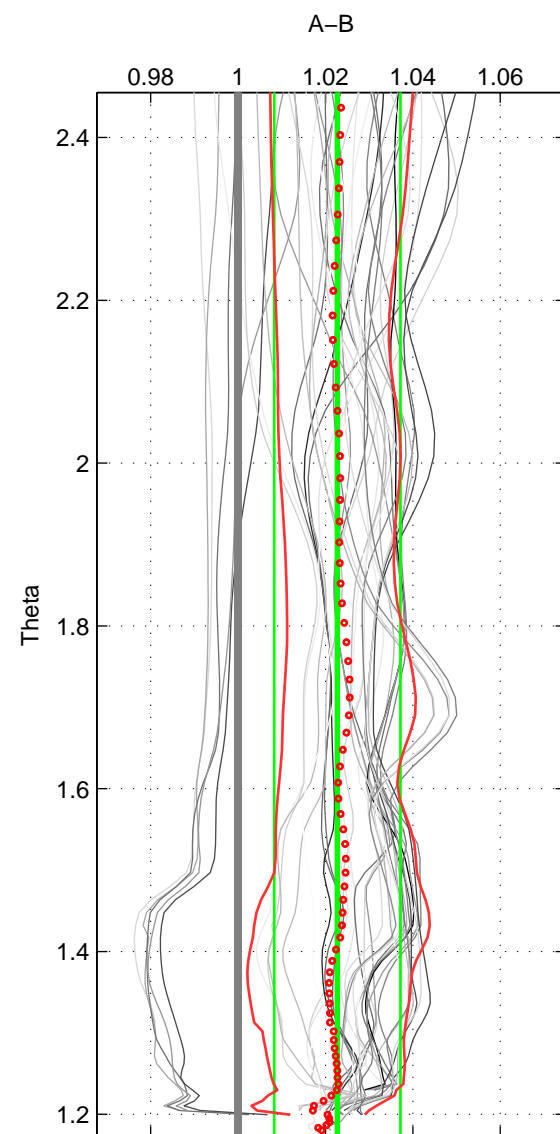

Cruise A (red). Date: May 1985 Cruisename: 495-325019850330

Cruise B (blue). Date: Nov 1995 Cruisename: 625-49RY19951115

*** "Favourite" values are means of spaces 1 2 3.

	Offset	O.StDev	Ratio	R.Stdev	Rating
SIGMA:	3.165	1.985	1.023	0.014	5
THETA:	3.188	2.026	1.023	0.014	5
DEPTH:	3.101	1.779	1.022	0.013	5
FAV.:	3.151	1.930	1.022	0.014	5

Profiles of A: 9
 Profiles of B: 8
 Diff profs : 38
 WMoffset (A-B): 3.1647
 WMoffset stdev: 1.9851
 WMratio (A/B): 1.0226
 WMratio stdev: 0.014157

Quality (1-5): 5

Profiles of A: 9
 Profiles of B: 8
 Diff profs : 38
 WMoffset (A-B): 3.1881
 WMoffset stdev: 2.0264
 WMratio (A/B): 1.0227
 WMratio stdev: 0.01445

Quality (1-5): 5

Profiles of A: 9
 Profiles of B: 8
 Diff profs : 38
 WMoffset (A-B): 3.1012
 WMoffset stdev: 1.7785
 WMratio (A/B): 1.0222
 WMratio stdev: 0.012766

Quality (1-5): 5