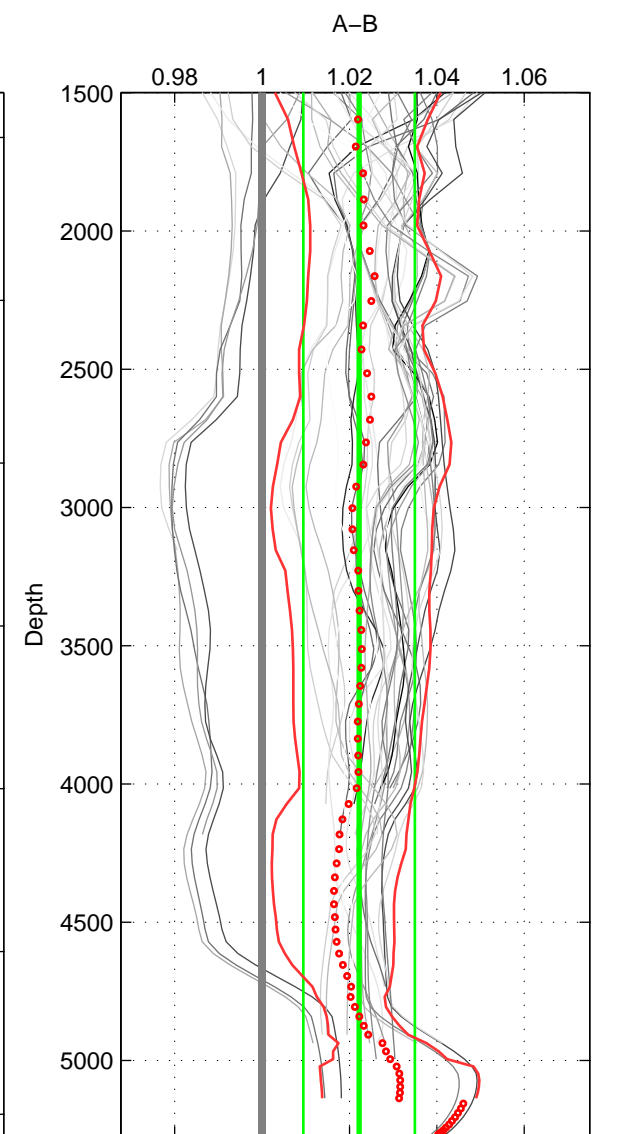

Cruise A (red). Date: May 1985 Cruisename: 495-325019850330

Cruise B (blue). Date: Nov 1995 Cruisename: 625-49RY19951115

*** "Favourite" values are means of spaces 1 2 3.

	Offset	O.StDev	Ratio	R.Stdev	Rating
SIGMA:	3.165	1.985	1.023	0.014	5
THETA:	3.188	2.026	1.023	0.014	5
DEPTH:	3.101	1.779	1.022	0.013	5
FAV.:	3.151	1.930	1.022	0.014	5

Profiles of A: 9
 Profiles of B: 8
 Diff profs : 38
 WMoffset (A-B): 3.1647
 WMoffset stdev: 1.9851
 WMratio (A/B): 1.0226
 WMratio stdev: 0.014157

Quality (1-5): 5

Profiles of A: 9
 Profiles of B: 8
 Diff profs : 38
 WMoffset (A-B): 3.1881
 WMoffset stdev: 2.0264
 WMratio (A/B): 1.0227
 WMratio stdev: 0.01445

Quality (1-5): 5

Profiles of A: 9
 Profiles of B: 8
 Diff profs : 38
 WMoffset (A-B): 3.1012
 WMoffset stdev: 1.7785
 WMratio (A/B): 1.0222
 WMratio stdev: 0.012766

Quality (1-5): 5