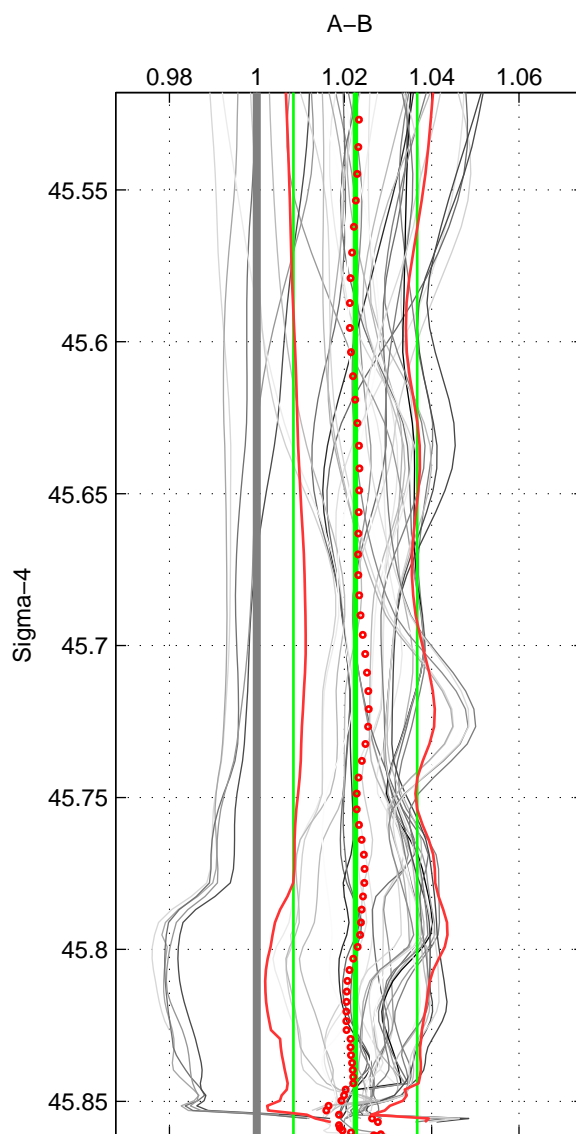

Cruise A (red). Date: May 1985 Cruisename: 495-325019850330

Cruise B (blue). Date: Nov 1995 Cruisename: 625-49RY19951115

*** "Favourite" values are means of spaces 1 2 3.

	Offset	O.StDev	Ratio	R.Stdev	Rating
SIGMA:	3.165	1.985	1.023	0.014	5
THETA:	3.188	2.026	1.023	0.014	5
DEPTH:	3.101	1.779	1.022	0.013	5
FAV.:	3.151	1.930	1.022	0.014	5

Profiles of A: 9
 Profiles of B: 8
 Diff profs : 38
 WMoffset (A-B): 3.1647
 WMoffset stdev: 1.9851
 WMratio (A/B): 1.0226
 WMratio stdev: 0.014157

Quality (1-5): 5

Profiles of A: 9
 Profiles of B: 8
 Diff profs : 38
 WMoffset (A-B): 3.1881
 WMoffset stdev: 2.0264
 WMratio (A/B): 1.0227
 WMratio stdev: 0.01445

Quality (1-5): 5

Profiles of A: 9
 Profiles of B: 8
 Diff profs : 38
 WMoffset (A-B): 3.1012
 WMoffset stdev: 1.7785
 WMratio (A/B): 1.0222
 WMratio stdev: 0.012766

Quality (1-5): 5