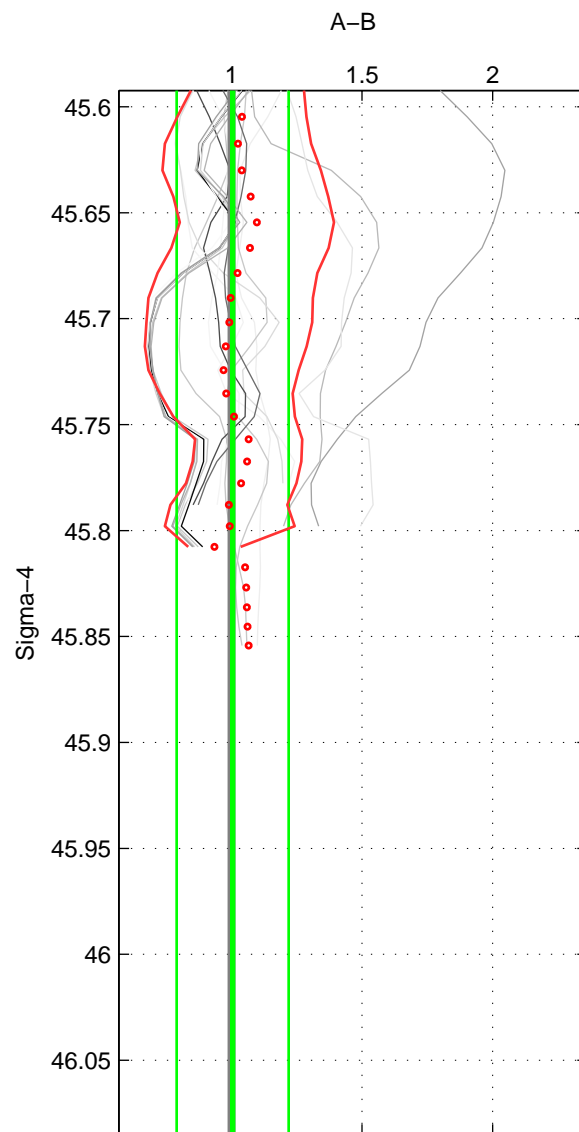

Cruise A (red). Date: Mar 2002 Cruisename: 213-29HE20020304

Cruise B (blue). Date: Aug 1988 Cruisename: 225-316N19871123.1

\*\*\* "Favourite" values are means of spaces 1 2.

	Offset	O.StDev	Ratio	R.Stdev	Rating
SIGMA:	1.077	8.395	1.004	0.215	4
THETA:	-0.513	0.991	0.976	0.053	4
DEPTH:	1.375	0.817	1.026	0.025	3
FAV.:	0.282	4.693	0.990	0.134	4

Profiles of A: 5  
 Profiles of B: 20  
 Diff profs : 17  
 WMoffset (A-B): 1.077  
 WMoffset stdev: 8.3951  
 WMratio (A/B): 1.0044  
 WMratio stdev: 0.21456

Quality (1-5): 4

Profiles of A: 5  
 Profiles of B: 20  
 Diff profs : 17  
 WMoffset (A-B): -0.51341  
 WMoffset stdev: 0.9907  
 WMratio (A/B): 0.97623  
 WMratio stdev: 0.053381

Quality (1-5): 4

Please note that statistics are bad.

Profiles of A: 5  
 Profiles of B: 20  
 Diff profs : 17  
 WMoffset (A-B): 1.3754  
 WMoffset stdev: 0.81678  
 WMratio (A/B): 1.0259  
 WMratio stdev: 0.025172