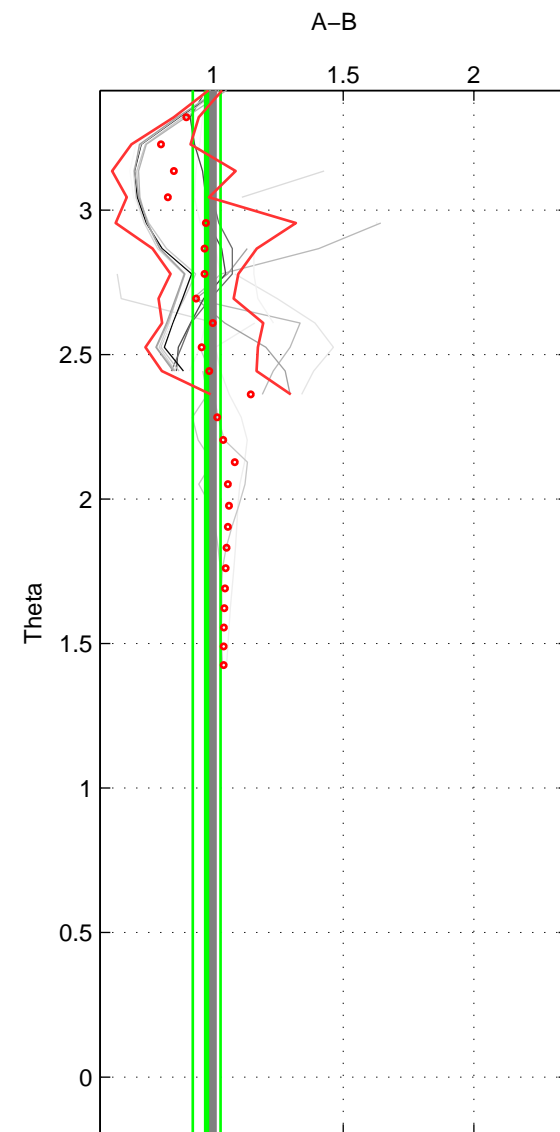

Cruise A (red). Date: Mar 2002 Cruisename: 213-29HE20020304

Cruise B (blue). Date: Aug 1988 Cruisename: 225-316N19871123.1

\*\*\* "Favourite" values are means of spaces 1 2.

	Offset	O.StDev	Ratio	R.Stdev	Rating
SIGMA:	1.077	8.395	1.004	0.215	4
THETA:	-0.513	0.991	0.976	0.053	4
DEPTH:	1.375	0.817	1.026	0.025	3
FAV.:	0.282	4.693	0.990	0.134	4

Profiles of A: 5  
 Profiles of B: 20  
 Diff profs : 17  
 WMoffset (A-B): 1.077  
 WMoffset stdev: 8.3951  
 WMratio (A/B): 1.0044  
 WMratio stdev: 0.21456

Quality (1-5): 4

Profiles of A: 5  
 Profiles of B: 20  
 Diff profs : 17  
 WMoffset (A-B): -0.51341  
 WMoffset stdev: 0.9907  
 WMratio (A/B): 0.97623  
 WMratio stdev: 0.053381

Quality (1-5): 4

Please note that statistics are bad.

Profiles of A: 5  
 Profiles of B: 20  
 Diff profs : 17  
 WMoffset (A-B): 1.3754  
 WMoffset stdev: 0.81678  
 WMratio (A/B): 1.0259  
 WMratio stdev: 0.025172