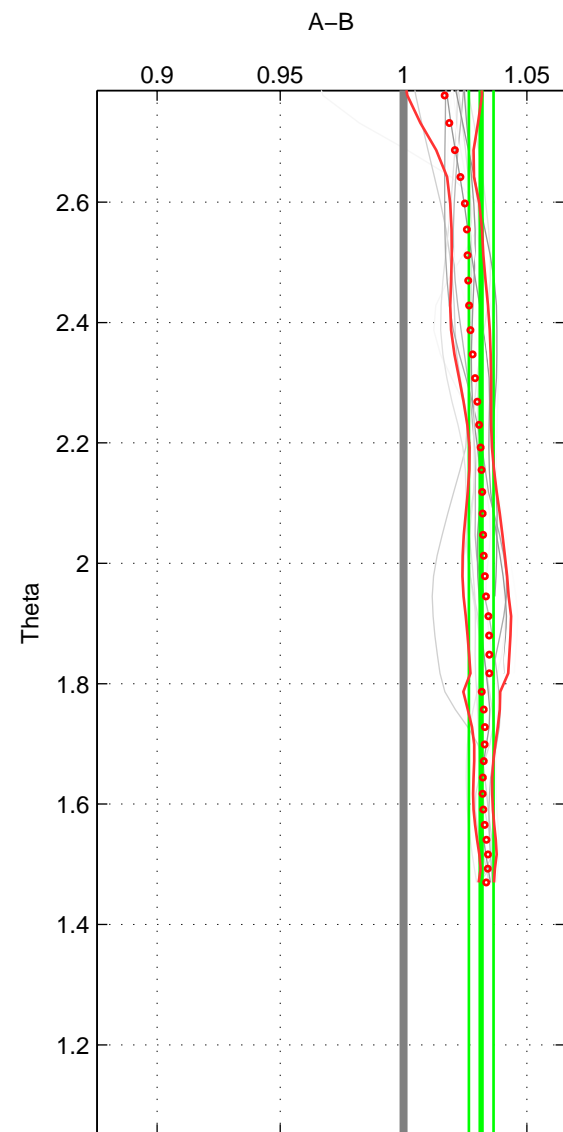

Cruise A (red). Date: Oct 1993 Cruisename: 499-325019931005  
 Cruise B (blue). Date: Oct 1998 Cruisename: 686-49UP19980916

\*\*\* "Favourite" values are means of spaces 1 2.

	Offset	O.StDev	Ratio	R.Stdev	Rating
SIGMA:	4.924	0.734	1.032	0.005	3
THETA:	4.763	0.754	1.031	0.005	3
DEPTH:	4.768	0.926	1.031	0.006	2
FAV. :	4.844	0.744	1.032	0.005	3

Profiles of A: 8  
 Profiles of B: 2  
 Diff profs : 14  
 WMoffset (A-B): 4.9244  
 WMoffset stdev: 0.7339  
 WMratio (A/B): 1.0322  
 WMratio stdev: 0.0048123

Quality (1-5): 3

Profiles of A: 8  
 Profiles of B: 2  
 Diff profs : 14  
 WMoffset (A-B): 4.7631  
 WMoffset stdev: 0.75444  
 WMratio (A/B): 1.0315  
 WMratio stdev: 0.0049731

Quality (1-5): 3

Profiles of A: 8  
 Profiles of B: 2  
 Diff profs : 14  
 WMoffset (A-B): 4.7678  
 WMoffset stdev: 0.92636  
 WMratio (A/B): 1.0311  
 WMratio stdev: 0.005843

Quality (1-5): 2

Please note that statistics are bad.