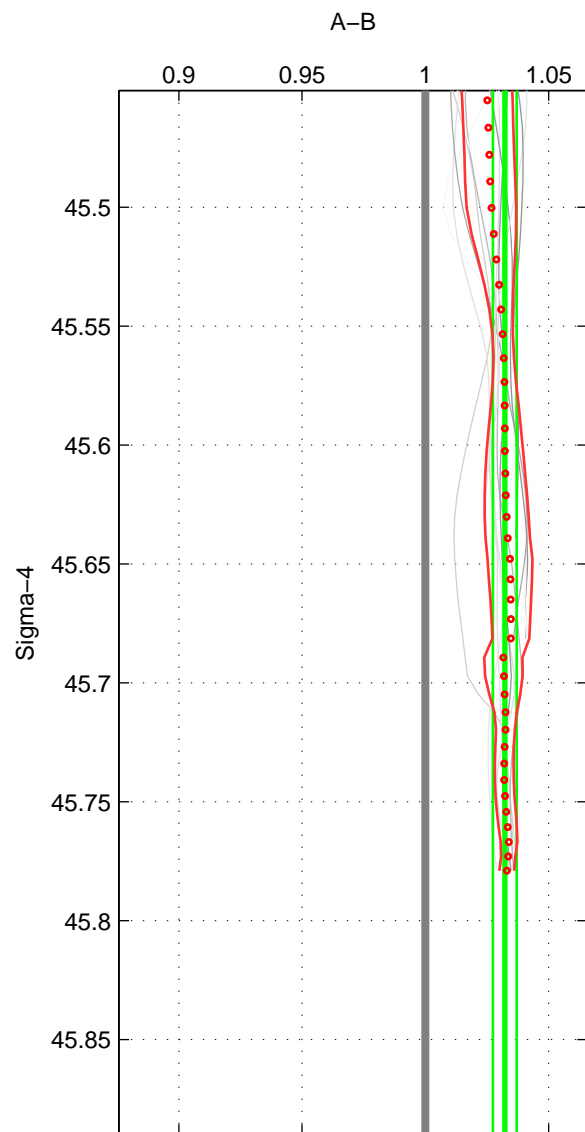

Cruise A (red). Date: Oct 1993 Cruisename: 499-325019931005  
 Cruise B (blue). Date: Oct 1998 Cruisename: 686-49UP19980916

\*\*\* "Favourite" values are means of spaces 1 2.

	Offset	O.StDev	Ratio	R.Stdev	Rating
SIGMA:	4.924	0.734	1.032	0.005	3
THETA:	4.763	0.754	1.031	0.005	3
DEPTH:	4.768	0.926	1.031	0.006	2
FAV. :	4.844	0.744	1.032	0.005	3

Profiles of A: 8  
 Profiles of B: 2  
 Diff profs : 14  
 WMoffset (A-B): 4.9244  
 WMoffset stdev: 0.7339  
 WMratio (A/B): 1.0322  
 WMratio stdev: 0.0048123

Quality (1-5): 3

Profiles of A: 8  
 Profiles of B: 2  
 Diff profs : 14  
 WMoffset (A-B): 4.7631  
 WMoffset stdev: 0.75444  
 WMratio (A/B): 1.0315  
 WMratio stdev: 0.0049731

Quality (1-5): 3

Profiles of A: 8  
 Profiles of B: 2  
 Diff profs : 14  
 WMoffset (A-B): 4.7678  
 WMoffset stdev: 0.92636  
 WMratio (A/B): 1.0311  
 WMratio stdev: 0.005843

Quality (1-5): 2

Please note that statistics are bad.