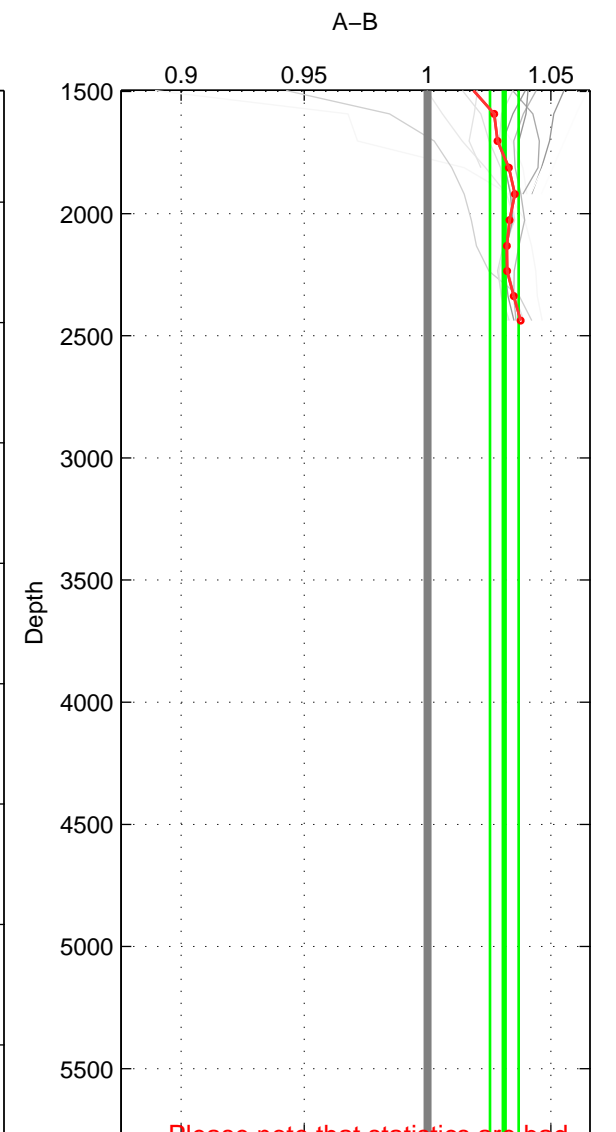

Cruise A (red). Date: Oct 1993 Cruisename: 499-325019931005  
 Cruise B (blue). Date: Oct 1998 Cruisename: 686-49UP19980916

\*\*\* "Favourite" values are means of spaces 1 2.

	Offset	O.StDev	Ratio	R.Stdev	Rating
SIGMA:	4.924	0.734	1.032	0.005	3
THETA:	4.763	0.754	1.031	0.005	3
DEPTH:	4.768	0.926	1.031	0.006	2
FAV. :	4.844	0.744	1.032	0.005	3

Profiles of A: 8  
 Profiles of B: 2  
 Diff profs : 14  
 WMoffset (A-B): 4.9244  
 WMoffset stdev: 0.7339  
 WMratio (A/B): 1.0322  
 WMratio stdev: 0.0048123

Quality (1-5): 3

Profiles of A: 8  
 Profiles of B: 2  
 Diff profs : 14  
 WMoffset (A-B): 4.7631  
 WMoffset stdev: 0.75444  
 WMratio (A/B): 1.0315  
 WMratio stdev: 0.0049731

Quality (1-5): 3

Profiles of A: 8  
 Profiles of B: 2  
 Diff profs : 14  
 WMoffset (A-B): 4.7678  
 WMoffset stdev: 0.92636  
 WMratio (A/B): 1.0311  
 WMratio stdev: 0.005843

Quality (1-5): 2

Please note that statistics are bad.