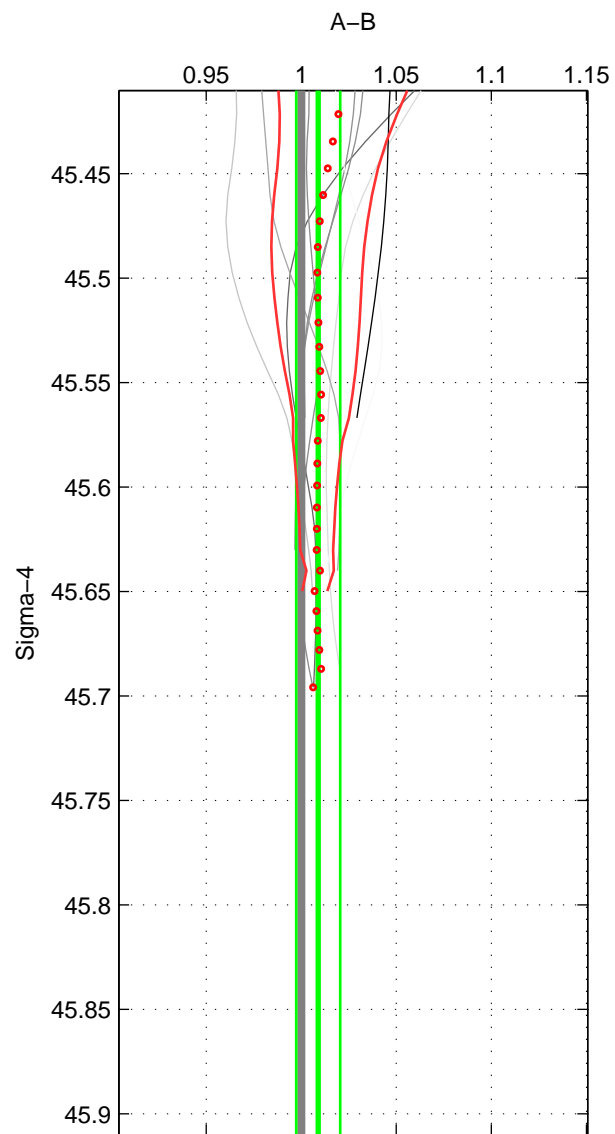

Cruise A (red). Date: Jul 2005 Cruisename: 669-49UF20050615  
 Cruise B (blue). Date: Nov 2001 Cruisename: 695-49UP20011010

\*\*\* "Favourite" values are those of space 2.

	Offset	O.StDev	Ratio	R.Stdev	Rating
SIGMA:	1.362	1.778	1.009	0.012	4
THETA:	1.979	1.895	1.014	0.013	5
DEPTH:	1.336	0.859	1.010	0.005	3
FAV.:	1.979	1.895	1.014	0.013	5

Profiles of A: 26  
 Profiles of B: 3  
 Diff profs : 9  
 WMoffset (A-B): 1.3625  
 WMoffset stdev: 1.7785  
 WMratio (A/B): 1.0089  
 WMratio stdev: 0.011567

Quality (1-5): 4

Profiles of A: 26  
 Profiles of B: 16  
 Diff profs : 25  
 WMoffset (A-B): 1.979  
 WMoffset stdev: 1.8949  
 WMratio (A/B): 1.0136  
 WMratio stdev: 0.012636

Quality (1-5): 5

Profiles of A: 26  
 Profiles of B: 16  
 Diff profs : 25  
 WMoffset (A-B): 1.336  
 WMoffset stdev: 0.85919  
 WMratio (A/B): 1.0103  
 WMratio stdev: 0.0052187

Quality (1-5): 3

Please note that statistics are bad.