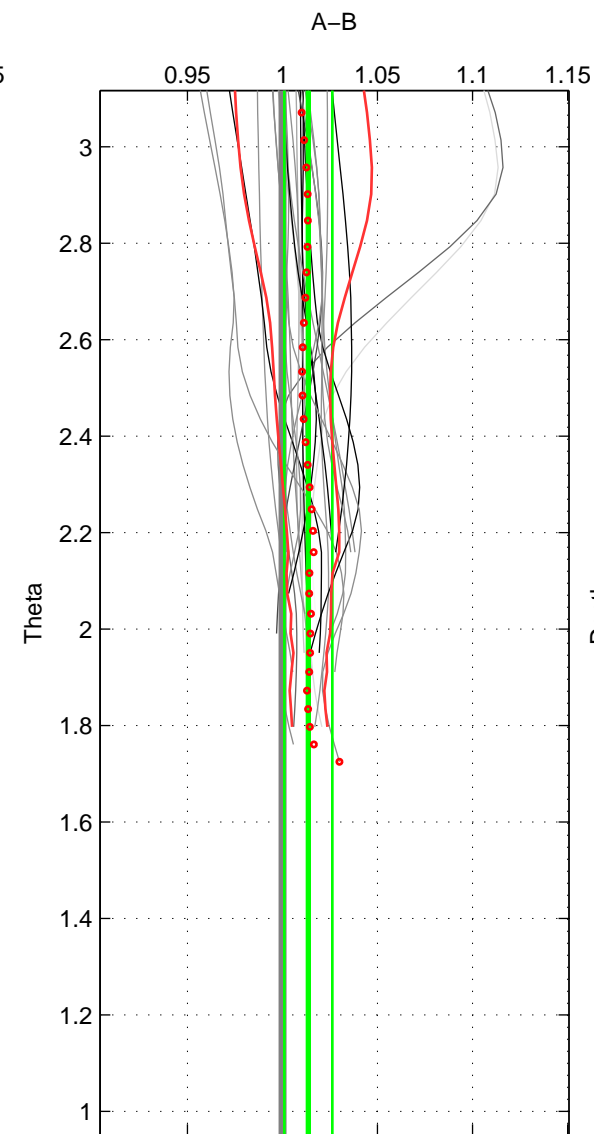

Cruise A (red). Date: Jul 2005 Cruisename: 669-49UF20050615  
 Cruise B (blue). Date: Nov 2001 Cruisename: 695-49UP20011010

\*\*\* "Favourite" values are those of space 2.

	Offset	O.StDev	Ratio	R.Stdev	Rating
SIGMA:	1.362	1.778	1.009	0.012	4
THETA:	1.979	1.895	1.014	0.013	5
DEPTH:	1.336	0.859	1.010	0.005	3
FAV.:	1.979	1.895	1.014	0.013	5

Profiles of A: 26  
 Profiles of B: 3  
 Diff profs : 9  
 WMoffset (A-B): 1.3625  
 WMoffset stdev: 1.7785  
 WMratio (A/B): 1.0089  
 WMratio stdev: 0.011567

Quality (1-5): 4

Profiles of A: 26  
 Profiles of B: 16  
 Diff profs : 25  
 WMoffset (A-B): 1.979  
 WMoffset stdev: 1.8949  
 WMratio (A/B): 1.0136  
 WMratio stdev: 0.012636

Quality (1-5): 5

Profiles of A: 26  
 Profiles of B: 16  
 Diff profs : 25  
 WMoffset (A-B): 1.336  
 WMoffset stdev: 0.85919  
 WMratio (A/B): 1.0103  
 WMratio stdev: 0.0052187

Quality (1-5): 3

Please note that statistics are bad.