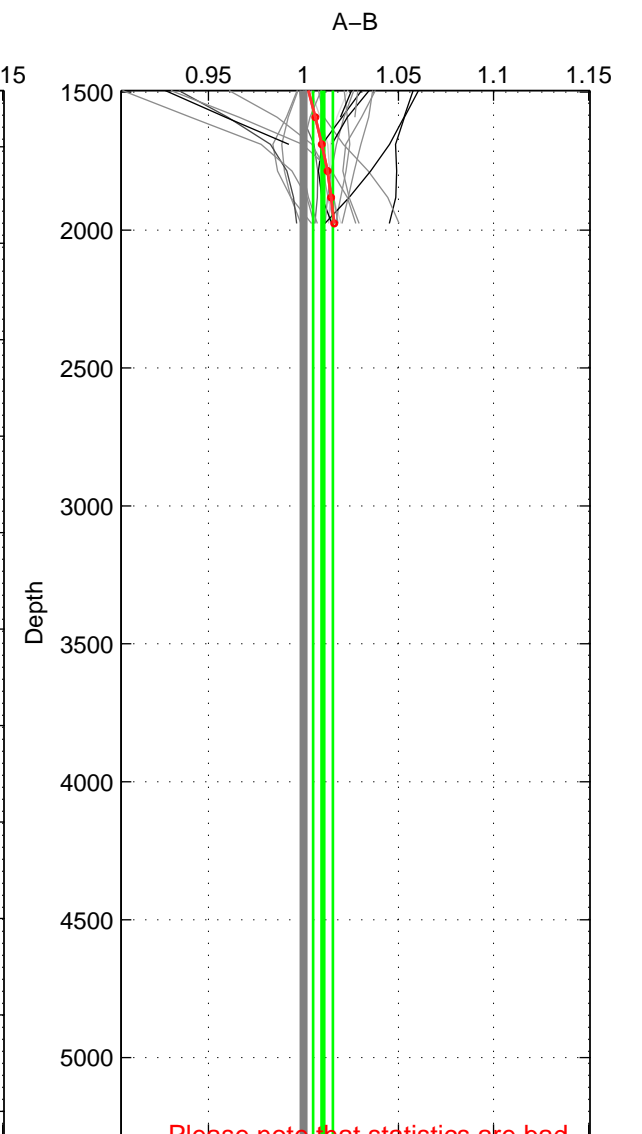

Cruise A (red). Date: Jul 2005 Cruisename: 669-49UF20050615  
 Cruise B (blue). Date: Nov 2001 Cruisename: 695-49UP20011010

\*\*\* "Favourite" values are those of space 2.

	Offset	O.StDev	Ratio	R.Stdev	Rating
SIGMA:	1.362	1.778	1.009	0.012	4
THETA:	1.979	1.895	1.014	0.013	5
DEPTH:	1.336	0.859	1.010	0.005	3
FAV.:	1.979	1.895	1.014	0.013	5

Profiles of A: 26  
 Profiles of B: 3  
 Diff profs : 9  
 WMoffset (A-B): 1.3625  
 WMoffset stdev: 1.7785  
 WMratio (A/B): 1.0089  
 WMratio stdev: 0.011567

Quality (1-5): 4

Profiles of A: 26  
 Profiles of B: 16  
 Diff profs : 25  
 WMoffset (A-B): 1.979  
 WMoffset stdev: 1.8949  
 WMratio (A/B): 1.0136  
 WMratio stdev: 0.012636

Quality (1-5): 5

Profiles of A: 26  
 Profiles of B: 16  
 Diff profs : 25  
 WMoffset (A-B): 1.336  
 WMoffset stdev: 0.85919  
 WMratio (A/B): 1.0103  
 WMratio stdev: 0.0052187

Quality (1-5): 3

Please note that statistics are bad.