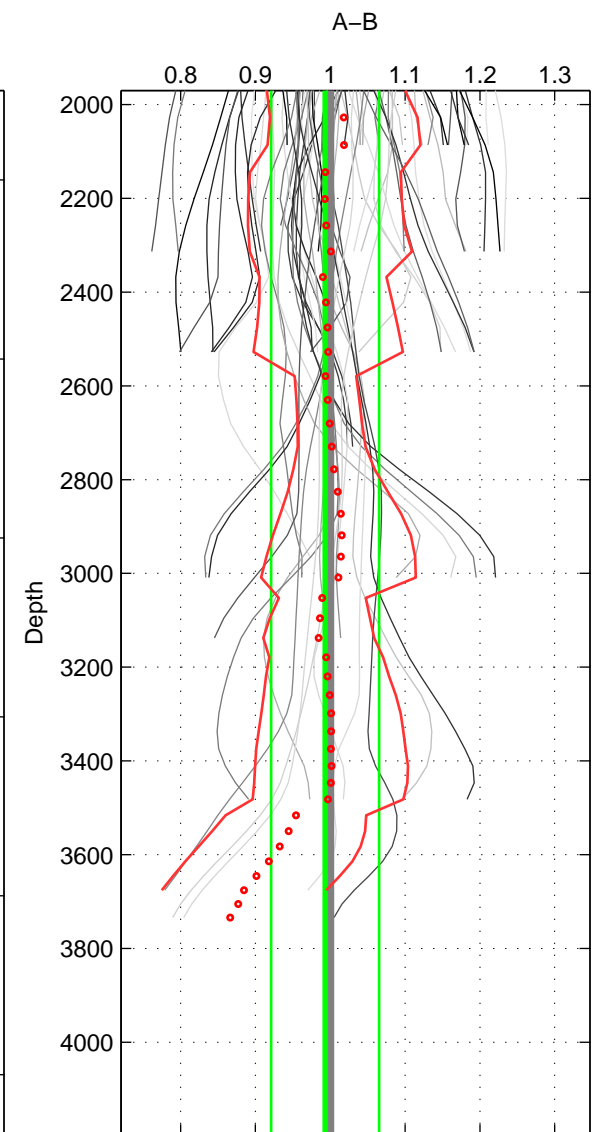

Cruise A (red). Date: Jan 2008 Cruisename: 338-09AR20071216

Cruise B (blue). Date: Apr 2008 Cruisename: 339-09AR20080322

*** "Favourite" values are means of spaces 1 2 3.

	Offset	O.StDev	Ratio	R.Stdev	Rating
SIGMA:	-0.908	1.281	0.992	0.012	5
THETA:	-1.082	1.256	0.990	0.011	5
DEPTH:	-1.072	8.680	0.993	0.072	5
FAV. :	-1.021	3.739	0.992	0.032	5

Profiles of A: 15
 Profiles of B: 21
 Diff profs : 86
 WMoffset (A-B): -0.90836
 WMoffset stdev: 1.2814
 WMratio (A/B): 0.99192
 WMratio stdev: 0.011819

Quality (1-5): 5

Profiles of A: 15
 Profiles of B: 21
 Diff profs : 86
 WMoffset (A-B): -1.0816
 WMoffset stdev: 1.2557
 WMratio (A/B): 0.99042
 WMratio stdev: 0.011406

Quality (1-5): 5

Profiles of A: 15
 Profiles of B: 21
 Diff profs : 87
 WMoffset (A-B): -1.0717
 WMoffset stdev: 8.6798
 WMratio (A/B): 0.99322
 WMratio stdev: 0.072211

Quality (1-5): 5