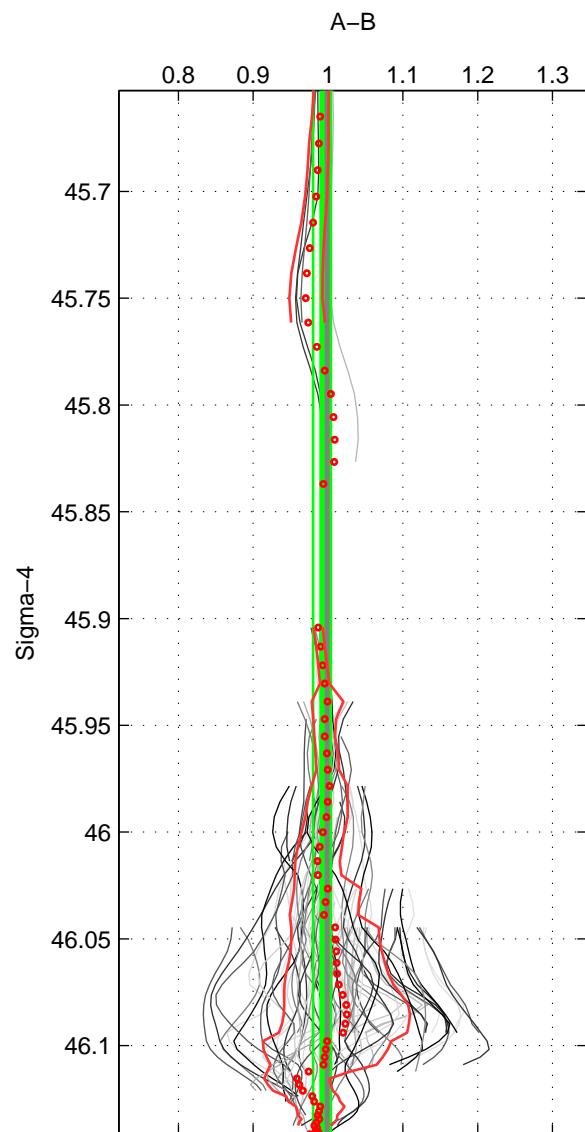

Cruise A (red). Date: Jan 2008 Cruisename: 338-09AR20071216

Cruise B (blue). Date: Apr 2008 Cruisename: 339-09AR20080322

*** "Favourite" values are means of spaces 1 2 3.

	Offset	O.StDev	Ratio	R.Stdev	Rating
SIGMA:	-0.908	1.281	0.992	0.012	5
THETA:	-1.082	1.256	0.990	0.011	5
DEPTH:	-1.072	8.680	0.993	0.072	5
FAV. :	-1.021	3.739	0.992	0.032	5

Profiles of A: 15
 Profiles of B: 21
 Diff profs : 86
 WMoffset (A-B): -0.90836
 WMoffset stdev: 1.2814
 WMratio (A/B): 0.99192
 WMratio stdev: 0.011819

Quality (1-5): 5

Profiles of A: 15
 Profiles of B: 21
 Diff profs : 86
 WMoffset (A-B): -1.0816
 WMoffset stdev: 1.2557
 WMratio (A/B): 0.99042
 WMratio stdev: 0.011406

Quality (1-5): 5

Profiles of A: 15
 Profiles of B: 21
 Diff profs : 87
 WMoffset (A-B): -1.0717
 WMoffset stdev: 8.6798
 WMratio (A/B): 0.99322
 WMratio stdev: 0.072211

Quality (1-5): 5