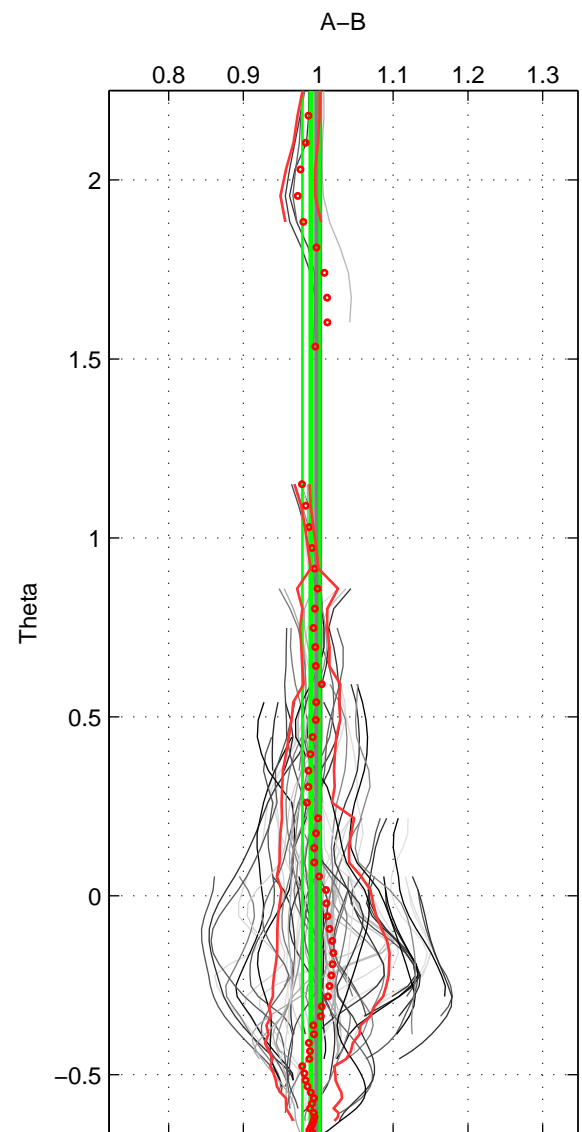

Cruise A (red). Date: Jan 2008 Cruisename: 338-09AR20071216

Cruise B (blue). Date: Apr 2008 Cruisename: 339-09AR20080322

*** "Favourite" values are means of spaces 1 2 3.

	Offset	O.StDev	Ratio	R.Stdev	Rating
SIGMA:	-0.908	1.281	0.992	0.012	5
THETA:	-1.082	1.256	0.990	0.011	5
DEPTH:	-1.072	8.680	0.993	0.072	5
FAV. :	-1.021	3.739	0.992	0.032	5

Profiles of A: 15
 Profiles of B: 21
 Diff profs : 86
 WMoffset (A-B): -0.90836
 WMoffset stdev: 1.2814
 WMratio (A/B): 0.99192
 WMratio stdev: 0.011819

Quality (1-5): 5

Profiles of A: 15
 Profiles of B: 21
 Diff profs : 86
 WMoffset (A-B): -1.0816
 WMoffset stdev: 1.2557
 WMratio (A/B): 0.99042
 WMratio stdev: 0.011406

Quality (1-5): 5

Profiles of A: 15
 Profiles of B: 21
 Diff profs : 87
 WMoffset (A-B): -1.0717
 WMoffset stdev: 8.6798
 WMratio (A/B): 0.99322
 WMratio stdev: 0.072211

Quality (1-5): 5