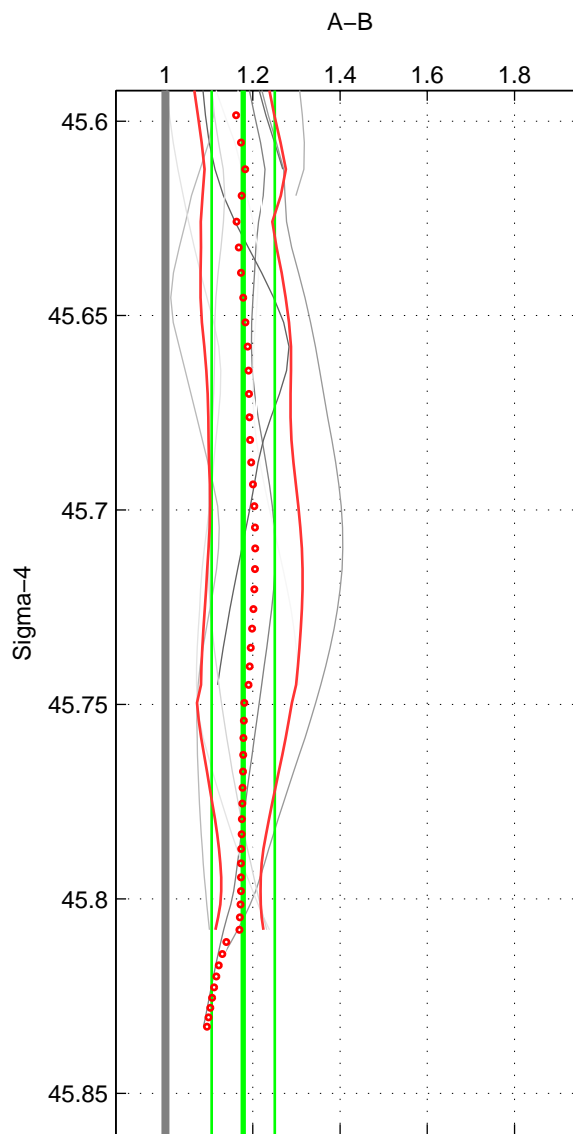

Cruise A (red). Date: May 1989 Cruisename: 236-31AN19890420
 Cruise B (blue). Date: Aug 1993 Cruisename: 251-33MW19930704.1

*** "Favourite" values are those of space 1.

	Offset	O.StDev	Ratio	R.Stdev	Rating
SIGMA:	2.334	1.169	1.178	0.073	4
THETA:	2.687	1.440	1.193	0.083	3
DEPTH:	2.675	1.891	1.228	0.144	3
FAV.:	2.334	1.169	1.178	0.073	4

Profiles of A: 7
 Profiles of B: 7
 Diff profs : 10
 WMoffset (A-B): 2.3335
 WMoffset stdev: 1.1688
 WMratio (A/B): 1.1781
 WMratio stdev: 0.072522

Quality (1-5): 4

Profiles of A: 7
 Profiles of B: 7
 Diff profs : 10
 WMoffset (A-B): 2.6868
 WMoffset stdev: 1.44
 WMratio (A/B): 1.1933
 WMratio stdev: 0.082832

Quality (1-5): 3

Profiles of A: 7
 Profiles of B: 7
 Diff profs : 10
 WMoffset (A-B): 2.6754
 WMoffset stdev: 1.8911
 WMratio (A/B): 1.2281
 WMratio stdev: 0.14362

Quality (1-5): 3