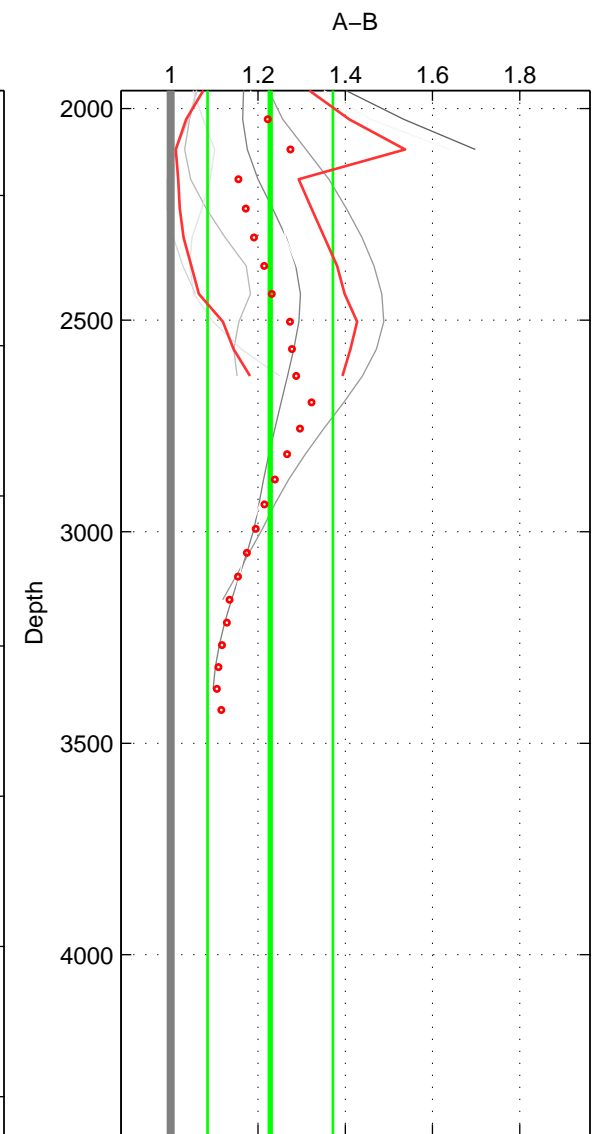

Cruise A (red). Date: May 1989 Cruisename: 236-31AN19890420
 Cruise B (blue). Date: Aug 1993 Cruisename: 251-33MW19930704.1

*** "Favourite" values are those of space 1.

	Offset	O.StDev	Ratio	R.Stdev	Rating
SIGMA:	2.334	1.169	1.178	0.073	4
THETA:	2.687	1.440	1.193	0.083	3
DEPTH:	2.675	1.891	1.228	0.144	3
FAV.:	2.334	1.169	1.178	0.073	4

Profiles of A: 7
 Profiles of B: 7
 Diff profs : 10
 WMoffset (A-B): 2.3335
 WMoffset stdev: 1.1688
 WMratio (A/B): 1.1781
 WMratio stdev: 0.072522

Quality (1-5): 4

Profiles of A: 7
 Profiles of B: 7
 Diff profs : 10
 WMoffset (A-B): 2.6868
 WMoffset stdev: 1.44
 WMratio (A/B): 1.1933
 WMratio stdev: 0.082832

Quality (1-5): 3

Profiles of A: 7
 Profiles of B: 7
 Diff profs : 10
 WMoffset (A-B): 2.6754
 WMoffset stdev: 1.8911
 WMratio (A/B): 1.2281
 WMratio stdev: 0.14362

Quality (1-5): 3