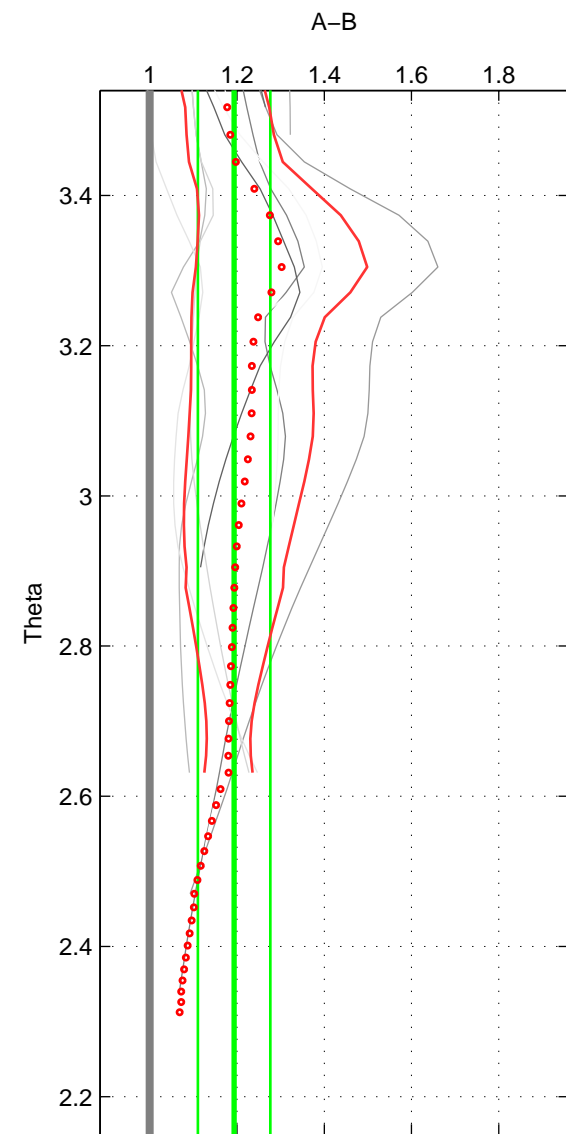

Cruise A (red). Date: May 1989 Cruisename: 236-31AN19890420
 Cruise B (blue). Date: Aug 1993 Cruisename: 251-33MW19930704.1

*** "Favourite" values are those of space 1.

	Offset	O.StDev	Ratio	R.Stdev	Rating
SIGMA:	2.334	1.169	1.178	0.073	4
THETA:	2.687	1.440	1.193	0.083	3
DEPTH:	2.675	1.891	1.228	0.144	3
FAV.:	2.334	1.169	1.178	0.073	4

Profiles of A: 7
 Profiles of B: 7
 Diff profs : 10
 WMoffset (A-B): 2.3335
 WMoffset stdev: 1.1688
 WMratio (A/B): 1.1781
 WMratio stdev: 0.072522

Quality (1-5): 4

Profiles of A: 7
 Profiles of B: 7
 Diff profs : 10
 WMoffset (A-B): 2.6868
 WMoffset stdev: 1.44
 WMratio (A/B): 1.1933
 WMratio stdev: 0.082832

Quality (1-5): 3

Profiles of A: 7
 Profiles of B: 7
 Diff profs : 10
 WMoffset (A-B): 2.6754
 WMoffset stdev: 1.8911
 WMratio (A/B): 1.2281
 WMratio stdev: 0.14362

Quality (1-5): 3