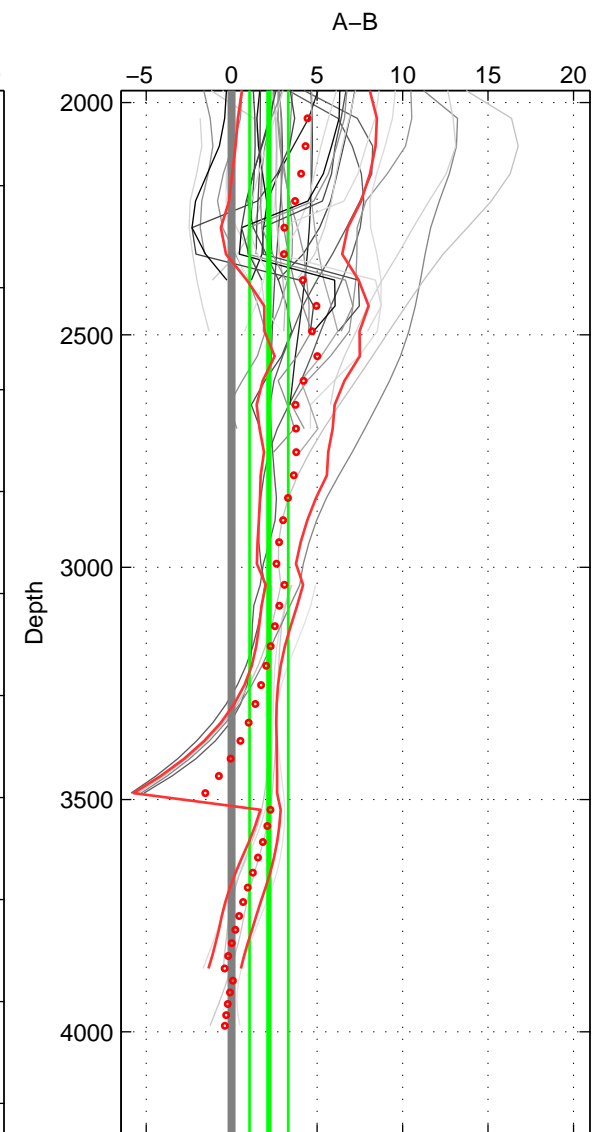

Cruise A (red). Date: Mar 2008 Cruisename: 129-06AQ20080210

Cruise B (blue). Date: Mar 2010 Cruisename: 256-33RO20100308

\*\*\* "Favourite" values are means of spaces 1 2 3.

|        | Offset | O.StDev | Ratio | R.Stdev | Rating |
|--------|--------|---------|-------|---------|--------|
| SIGMA: | 2.362  | 1.464   | 1.001 | 0.001   | 5      |
| THETA: | 2.173  | 1.477   | 1.001 | 0.001   | 5      |
| DEPTH: | 2.174  | 1.132   | 1.001 | 0.001   | 5      |
| FAV.:  | 2.236  | 1.358   | 1.001 | 0.001   | 5      |

Profiles of A: 9  
 Profiles of B: 13  
 Diff profs : 45  
 WMoffset (A-B): 2.3619  
 WMoffset stdev: 1.4636  
 WMratio (A/B): 1.001  
 WMratio stdev: 0.00064876

Quality (1-5): 5

Profiles of A: 9  
 Profiles of B: 13  
 Diff profs : 46  
 WMoffset (A-B): 2.1728  
 WMoffset stdev: 1.4772  
 WMratio (A/B): 1.001  
 WMratio stdev: 0.00065502

Quality (1-5): 5

Profiles of A: 9  
 Profiles of B: 13  
 Diff profs : 46  
 WMoffset (A-B): 2.1735  
 WMoffset stdev: 1.1323  
 WMratio (A/B): 1.001  
 WMratio stdev: 0.00050171

Quality (1-5): 5