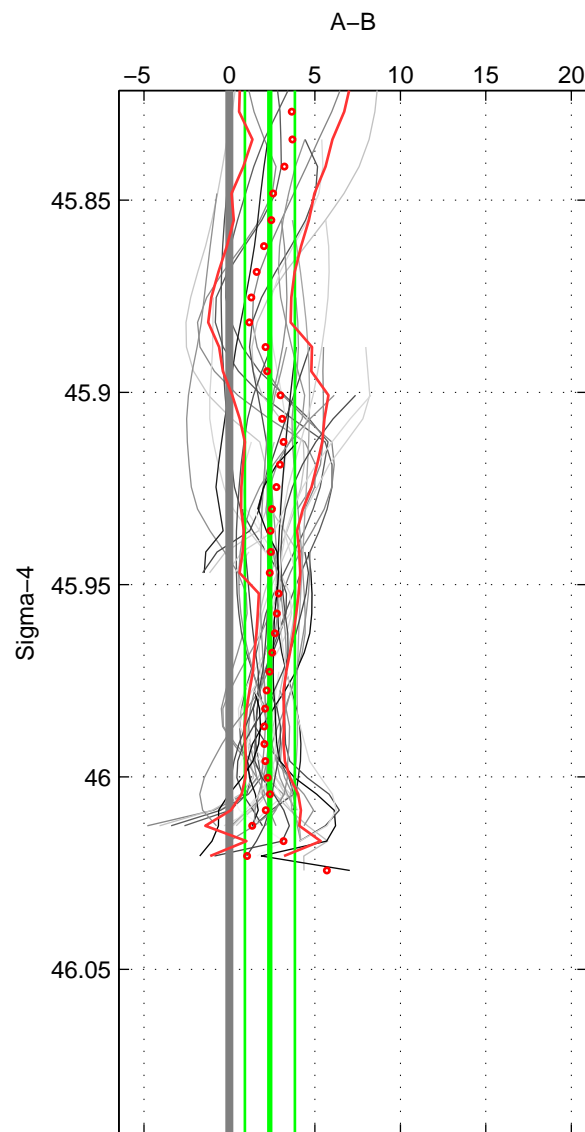

Cruise A (red). Date: Mar 2008 Cruisename: 129-06AQ20080210

Cruise B (blue). Date: Mar 2010 Cruisename: 256-33RO20100308

\*\*\* "Favourite" values are means of spaces 1 2 3.

|        | Offset | O.StDev | Ratio | R.Stdev | Rating |
|--------|--------|---------|-------|---------|--------|
| SIGMA: | 2.362  | 1.464   | 1.001 | 0.001   | 5      |
| THETA: | 2.173  | 1.477   | 1.001 | 0.001   | 5      |
| DEPTH: | 2.174  | 1.132   | 1.001 | 0.001   | 5      |
| FAV.:  | 2.236  | 1.358   | 1.001 | 0.001   | 5      |

Profiles of A: 9  
 Profiles of B: 13  
 Diff profs : 45  
 WMoffset (A-B): 2.3619  
 WMoffset stdev: 1.4636  
 WMratio (A/B): 1.001  
 WMratio stdev: 0.00064876

Quality (1-5): 5

Profiles of A: 9  
 Profiles of B: 13  
 Diff profs : 46  
 WMoffset (A-B): 2.1728  
 WMoffset stdev: 1.4772  
 WMratio (A/B): 1.001  
 WMratio stdev: 0.00065502

Quality (1-5): 5

Profiles of A: 9  
 Profiles of B: 13  
 Diff profs : 46  
 WMoffset (A-B): 2.1735  
 WMoffset stdev: 1.1323  
 WMratio (A/B): 1.001  
 WMratio stdev: 0.00050171

Quality (1-5): 5