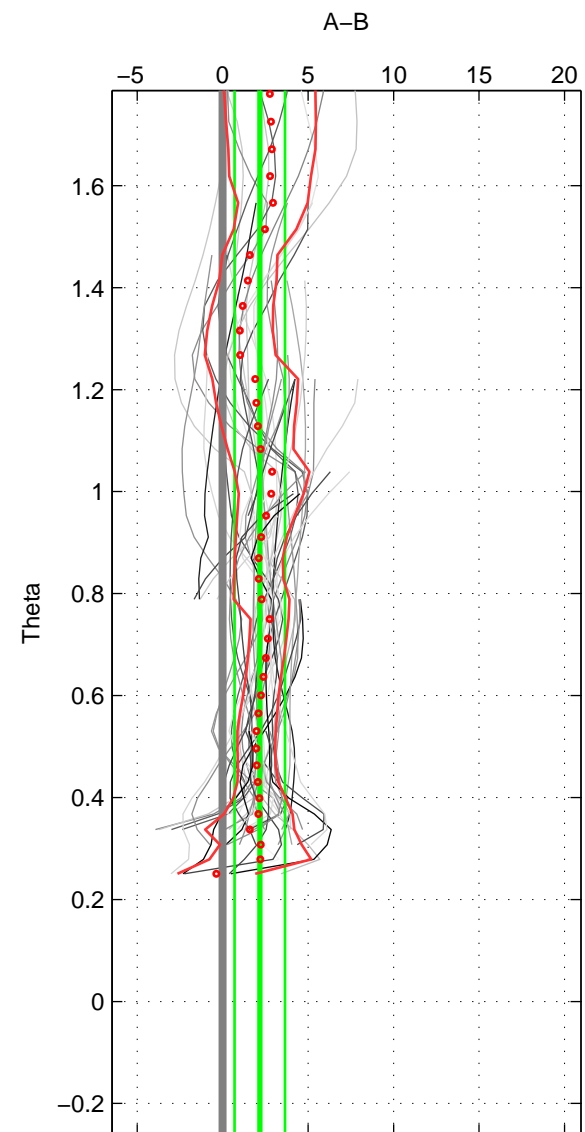

Cruise A (red). Date: Mar 2008 Cruisename: 129-06AQ20080210

Cruise B (blue). Date: Mar 2010 Cruisename: 256-33RO20100308

\*\*\* "Favourite" values are means of spaces 1 2 3.

|        | Offset | O.StDev | Ratio | R.Stdev | Rating |
|--------|--------|---------|-------|---------|--------|
| SIGMA: | 2.362  | 1.464   | 1.001 | 0.001   | 5      |
| THETA: | 2.173  | 1.477   | 1.001 | 0.001   | 5      |
| DEPTH: | 2.174  | 1.132   | 1.001 | 0.001   | 5      |
| FAV.:  | 2.236  | 1.358   | 1.001 | 0.001   | 5      |

Profiles of A: 9  
 Profiles of B: 13  
 Diff profs : 45  
 WMoffset (A-B): 2.3619  
 WMoffset stdev: 1.4636  
 WMratio (A/B): 1.001  
 WMratio stdev: 0.00064876

Quality (1-5): 5

Profiles of A: 9  
 Profiles of B: 13  
 Diff profs : 46  
 WMoffset (A-B): 2.1728  
 WMoffset stdev: 1.4772  
 WMratio (A/B): 1.001  
 WMratio stdev: 0.00065502

Quality (1-5): 5

Profiles of A: 9  
 Profiles of B: 13  
 Diff profs : 46  
 WMoffset (A-B): 2.1735  
 WMoffset stdev: 1.1323  
 WMratio (A/B): 1.001  
 WMratio stdev: 0.00050171

Quality (1-5): 5