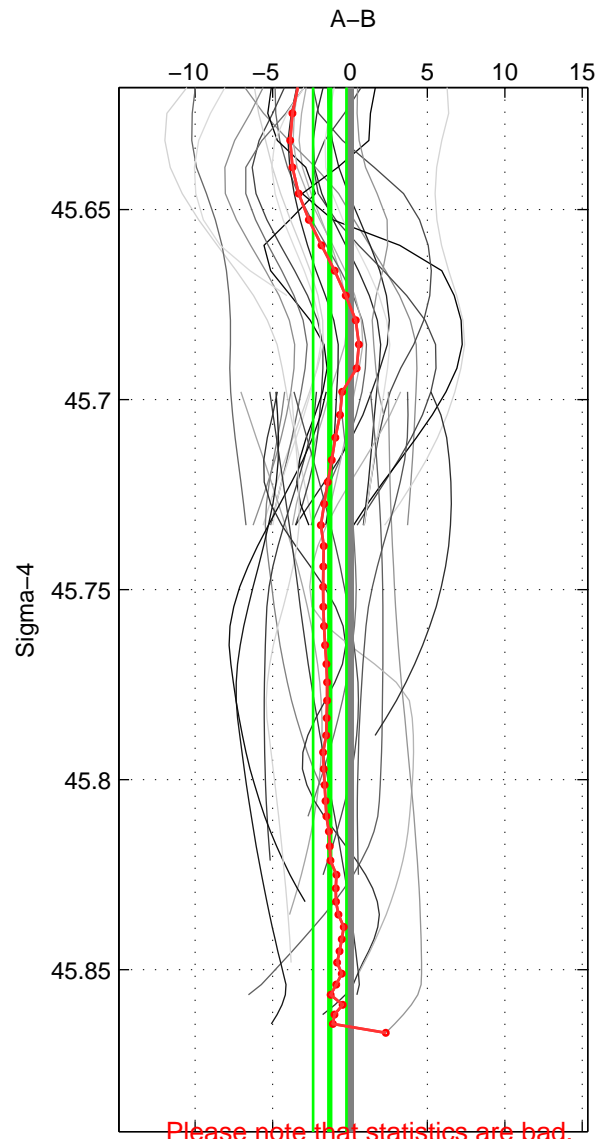

Cruise A (red). Date: Aug 1989 Cruisename: 293-64TR19890731
 Cruise B (blue). Date: Apr 1991 Cruisename: 297-64TR19910408

*** "Favourite" values are those of space 3.

	Offset	O.StDev	Ratio	R.Stdev	Rating
SIGMA:	-1.304	1.075	0.999	0.000	1
THETA:	-1.185	0.987	0.999	0.000	1
DEPTH:	-0.600	4.487	1.000	0.002	2
FAV.:	-0.600	4.487	1.000	0.002	2

Please note that statistics are bad.
 Profiles of A: 2
 Profiles of B: 29
 Diff profs : 37
 WMoffset (A-B): -1.3037
 WMoffset stdev: 1.0748
 WMratio (A/B): 0.9994
 WMratio stdev: 0.00049988

Quality (1-5): 1

Please note that statistics are bad.
 Profiles of A: 2
 Profiles of B: 29
 Diff profs : 37
 WMoffset (A-B): -1.1855
 WMoffset stdev: 0.98676
 WMratio (A/B): 0.99945
 WMratio stdev: 0.00045889

Quality (1-5): 1

Profiles of A: 2
 Profiles of B: 29
 Diff profs : 37
 WMoffset (A-B): -0.59997
 WMoffset stdev: 4.4866
 WMratio (A/B): 0.99972
 WMratio stdev: 0.0020869

Quality (1-5): 2