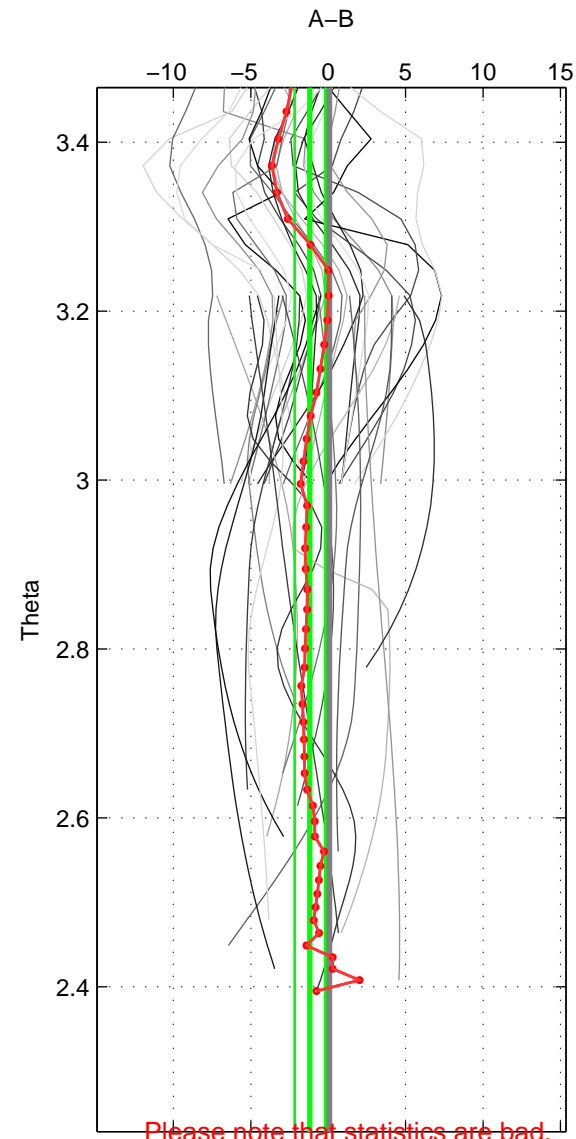

Cruise A (red). Date: Aug 1989 Cruisename: 293-64TR19890731
 Cruise B (blue). Date: Apr 1991 Cruisename: 297-64TR19910408

*** "Favourite" values are those of space 3.

	Offset	O.StDev	Ratio	R.Stdev	Rating
SIGMA:	-1.304	1.075	0.999	0.000	1
THETA:	-1.185	0.987	0.999	0.000	1
DEPTH:	-0.600	4.487	1.000	0.002	2
FAV.:	-0.600	4.487	1.000	0.002	2

Please note that statistics are bad.
 Profiles of A: 2
 Profiles of B: 29
 Diff profs : 37
 WMoffset (A-B): -1.3037
 WMoffset stdev: 1.0748
 WMratio (A/B): 0.9994
 WMratio stdev: 0.00049988

Quality (1-5): 1

Please note that statistics are bad.
 Profiles of A: 2
 Profiles of B: 29
 Diff profs : 37
 WMoffset (A-B): -1.1855
 WMoffset stdev: 0.98676
 WMratio (A/B): 0.99945
 WMratio stdev: 0.00045889

Quality (1-5): 1

Profiles of A: 2
 Profiles of B: 29
 Diff profs : 37
 WMoffset (A-B): -0.59997
 WMoffset stdev: 4.4866
 WMratio (A/B): 0.99972
 WMratio stdev: 0.0020869

Quality (1-5): 2