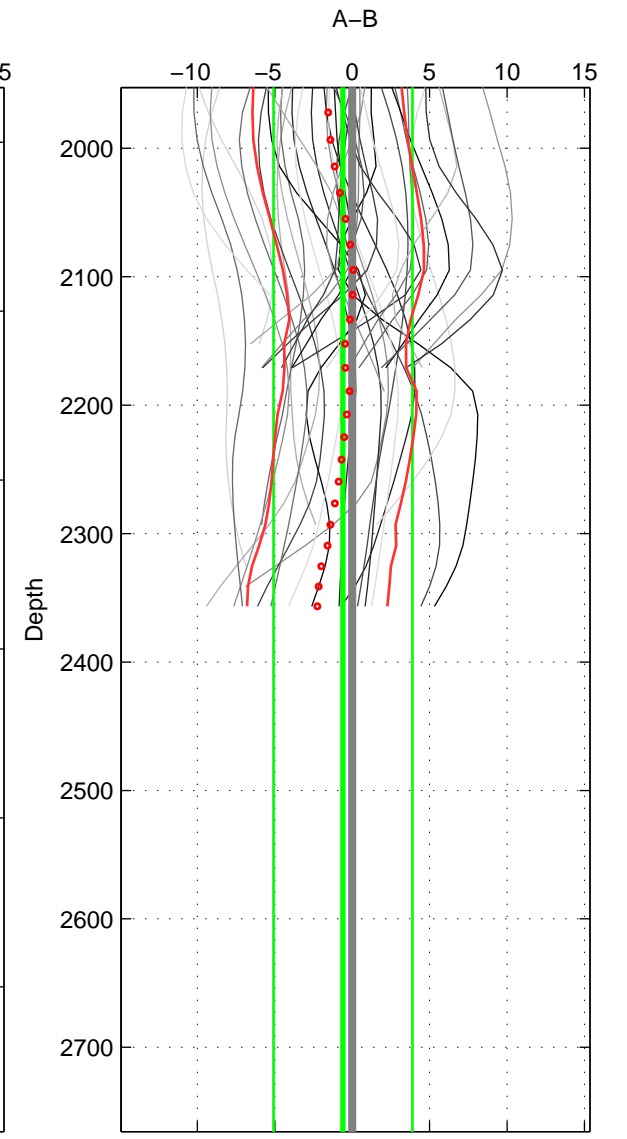

Cruise A (red). Date: Aug 1989 Cruisename: 293-64TR19890731
 Cruise B (blue). Date: Apr 1991 Cruisename: 297-64TR19910408

*** "Favourite" values are those of space 3.

	Offset	O.StDev	Ratio	R.Stdev	Rating
SIGMA:	-1.304	1.075	0.999	0.000	1
THETA:	-1.185	0.987	0.999	0.000	1
DEPTH:	-0.600	4.487	1.000	0.002	2
FAV.:	-0.600	4.487	1.000	0.002	2

Please note that statistics are bad.
 Profiles of A: 2
 Profiles of B: 29
 Diff profs : 37
 WMoffset (A-B): -1.3037
 WMoffset stdev: 1.0748
 WMratio (A/B): 0.9994
 WMratio stdev: 0.00049988

Quality (1-5): 1

Please note that statistics are bad.
 Profiles of A: 2
 Profiles of B: 29
 Diff profs : 37
 WMoffset (A-B): -1.1855
 WMoffset stdev: 0.98676
 WMratio (A/B): 0.99945
 WMratio stdev: 0.00045889

Quality (1-5): 1

Profiles of A: 2
 Profiles of B: 29
 Diff profs : 37
 WMoffset (A-B): -0.59997
 WMoffset stdev: 4.4866
 WMratio (A/B): 0.99972
 WMratio stdev: 0.0020869

Quality (1-5): 2