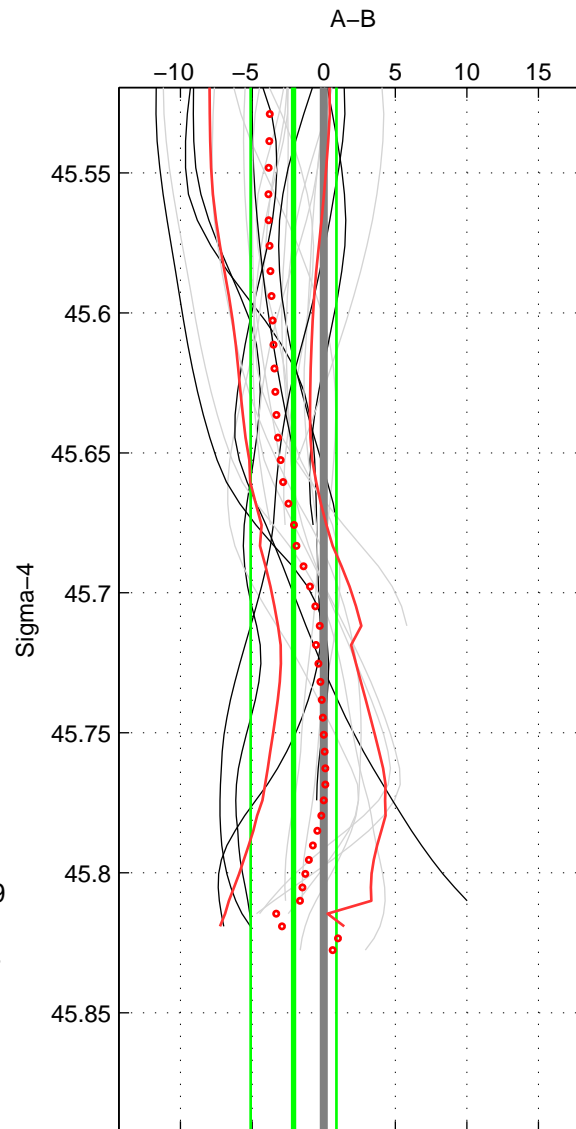

Cruise A (red). Date: Aug 2000 Cruisename: 573-49HO20000729

Cruise B (blue). Date: Jun 2001 Cruisename: 591-49NZ20010604

*** "Favourite" values are means of spaces 1 2.

	Offset	O.StDev	Ratio	R.Stdev	Rating
SIGMA:	-2.102	2.994	0.999	0.001	4
THETA:	-1.872	2.947	0.999	0.001	4
DEPTH:	-0.786	3.989	1.000	0.002	3
FAV. :	-1.987	2.970	0.999	0.001	4

Profiles of A: 7
 Profiles of B: 9
 Diff profs : 22
 WMoffset (A-B): -2.1025
 WMoffset stdev: 2.9942
 WMratio (A/B): 0.99911
 WMratio stdev: 0.0012607

Quality (1-5): 4

Profiles of A: 7
 Profiles of B: 9
 Diff profs : 22
 WMoffset (A-B): -1.8724
 WMoffset stdev: 2.9465
 WMratio (A/B): 0.99921
 WMratio stdev: 0.0012414

Quality (1-5): 4

Profiles of A: 7
 Profiles of B: 9
 Diff profs : 22
 WMoffset (A-B): -0.78558
 WMoffset stdev: 3.9886
 WMratio (A/B): 0.99967
 WMratio stdev: 0.0016823

Quality (1-5): 3