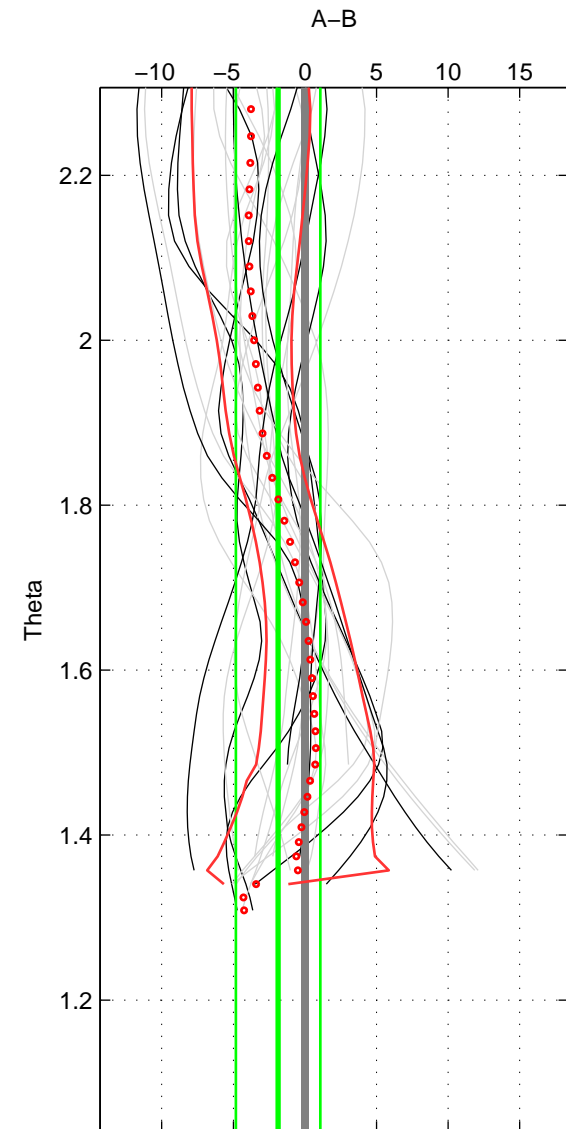

Cruise A (red). Date: Aug 2000 Cruisename: 573-49HO20000729

Cruise B (blue). Date: Jun 2001 Cruisename: 591-49NZ20010604

*** "Favourite" values are means of spaces 1 2.

	Offset	O.StDev	Ratio	R.Stdev	Rating
SIGMA:	-2.102	2.994	0.999	0.001	4
THETA:	-1.872	2.947	0.999	0.001	4
DEPTH:	-0.786	3.989	1.000	0.002	3
FAV. :	-1.987	2.970	0.999	0.001	4

Profiles of A: 7
 Profiles of B: 9
 Diff profs : 22
 WMoffset (A-B): -2.1025
 WMoffset stdev: 2.9942
 WMratio (A/B): 0.99911
 WMratio stdev: 0.0012607

Quality (1-5): 4

Profiles of A: 7
 Profiles of B: 9
 Diff profs : 22
 WMoffset (A-B): -1.8724
 WMoffset stdev: 2.9465
 WMratio (A/B): 0.99921
 WMratio stdev: 0.0012414

Quality (1-5): 4

Profiles of A: 7
 Profiles of B: 9
 Diff profs : 22
 WMoffset (A-B): -0.78558
 WMoffset stdev: 3.9886
 WMratio (A/B): 0.99967
 WMratio stdev: 0.0016823

Quality (1-5): 3