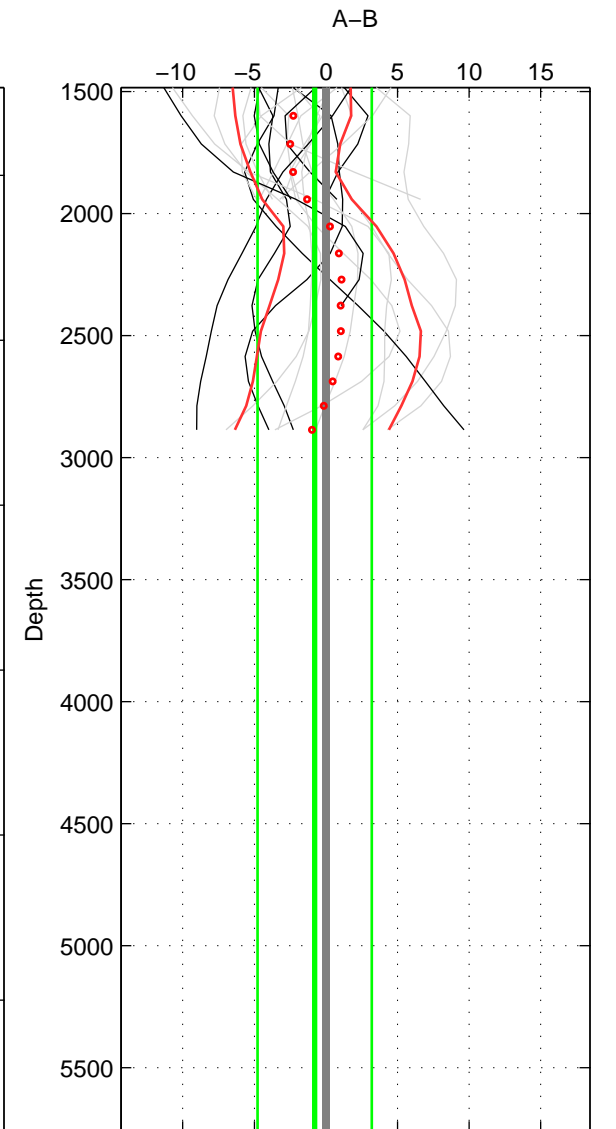

Cruise A (red). Date: Aug 2000 Cruisename: 573-49HO20000729

Cruise B (blue). Date: Jun 2001 Cruisename: 591-49NZ20010604

*** "Favourite" values are means of spaces 1 2.

	Offset	O.StDev	Ratio	R.Stdev	Rating
SIGMA:	-2.102	2.994	0.999	0.001	4
THETA:	-1.872	2.947	0.999	0.001	4
DEPTH:	-0.786	3.989	1.000	0.002	3
FAV. :	-1.987	2.970	0.999	0.001	4

Profiles of A: 7
 Profiles of B: 9
 Diff profs : 22
 WMoffset (A-B): -2.1025
 WMoffset stdev: 2.9942
 WMratio (A/B): 0.99911
 WMratio stdev: 0.0012607

Quality (1-5): 4

Profiles of A: 7
 Profiles of B: 9
 Diff profs : 22
 WMoffset (A-B): -1.8724
 WMoffset stdev: 2.9465
 WMratio (A/B): 0.99921
 WMratio stdev: 0.0012414

Quality (1-5): 4

Profiles of A: 7
 Profiles of B: 9
 Diff profs : 22
 WMoffset (A-B): -0.78558
 WMoffset stdev: 3.9886
 WMratio (A/B): 0.99967
 WMratio stdev: 0.0016823

Quality (1-5): 3