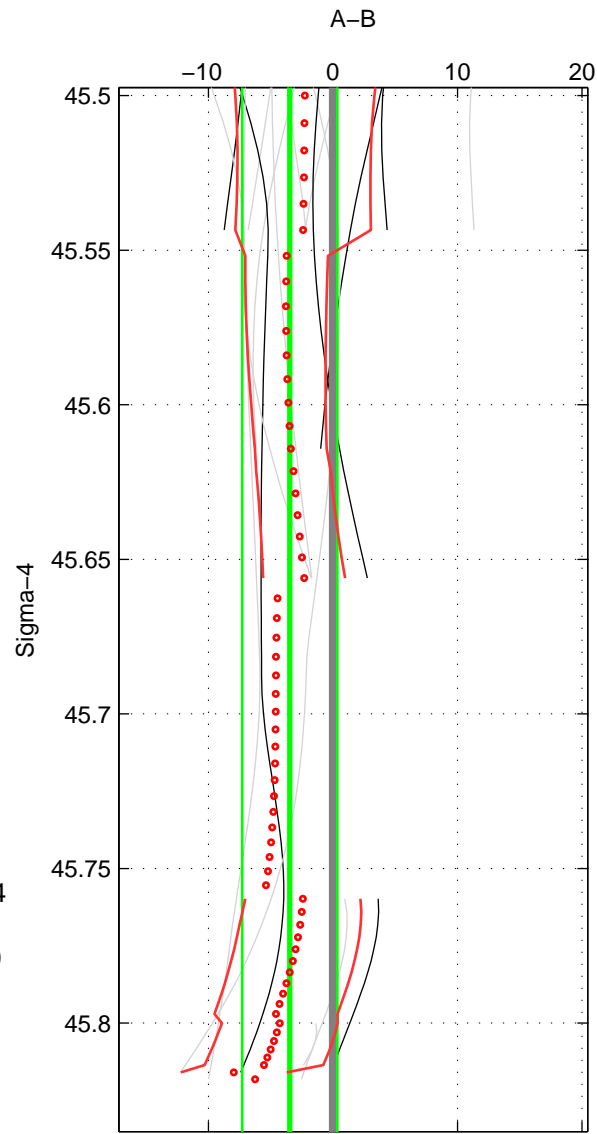

Cruise A (red). Date: Jun 2001 Cruisename: 574-49HO20010604  
 Cruise B (blue). Date: Jul 2001 Cruisename: 575-49HO20010710

\*\*\* "Favourite" values are those of space 2.

	Offset	O.StDev	Ratio	R.Stdev	Rating
SIGMA:	-3.469	3.827	0.999	0.002	3
THETA:	-3.242	4.435	0.999	0.002	4
DEPTH:	-5.000	3.682	0.998	0.002	3
FAV.:	-3.242	4.435	0.999	0.002	4

Profiles of A: 5  
 Profiles of B: 6  
 Diff profs: 14  
 WMoffset (A-B): -3.4688  
 WMoffset stdev: 3.8268  
 WMratio (A/B): 0.99854  
 WMratio stdev: 0.0016109

Quality (1-5): 3

Profiles of A: 5  
 Profiles of B: 6  
 Diff profs: 14  
 WMoffset (A-B): -3.242  
 WMoffset stdev: 4.435  
 WMratio (A/B): 0.99863  
 WMratio stdev: 0.0018772

Quality (1-5): 4

Profiles of A: 5  
 Profiles of B: 6  
 Diff profs: 14  
 WMoffset (A-B): -5.0003  
 WMoffset stdev: 3.6822  
 WMratio (A/B): 0.99789  
 WMratio stdev: 0.0015558

Quality (1-5): 3