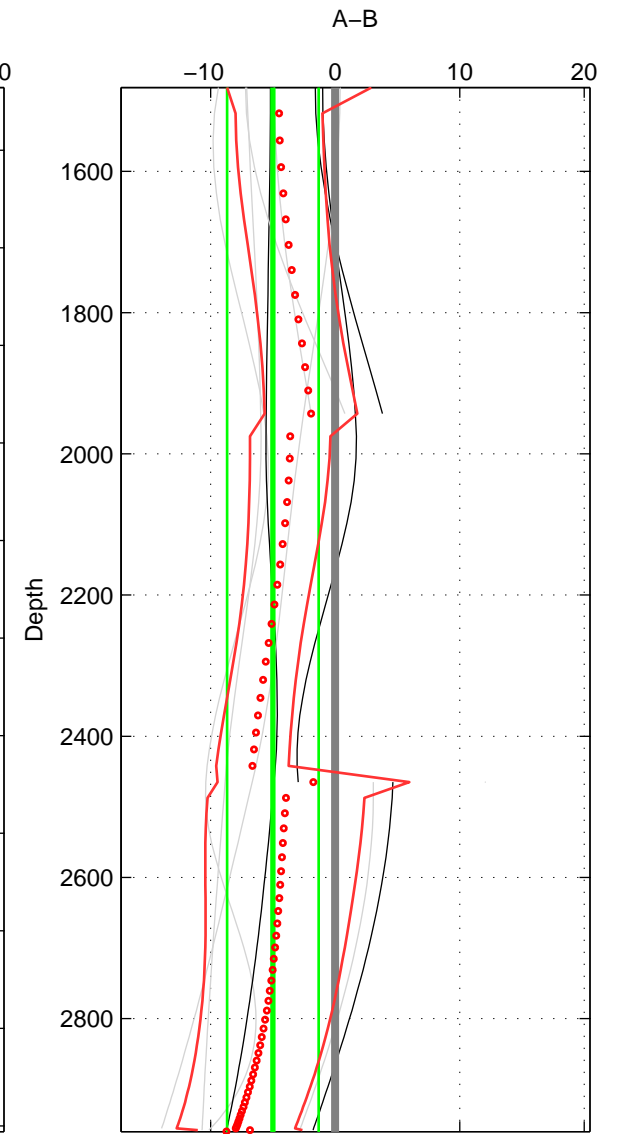

Cruise A (red). Date: Jun 2001 Cruisename: 574-49HO20010604  
 Cruise B (blue). Date: Jul 2001 Cruisename: 575-49HO20010710

\*\*\* "Favourite" values are those of space 2.

	Offset	O.StDev	Ratio	R.Stdev	Rating
SIGMA:	-3.469	3.827	0.999	0.002	3
THETA:	-3.242	4.435	0.999	0.002	4
DEPTH:	-5.000	3.682	0.998	0.002	3
FAV.:	-3.242	4.435	0.999	0.002	4

Profiles of A: 5  
 Profiles of B: 6  
 Diff profs: 14  
 WMoffset (A-B): -3.4688  
 WMoffset stdev: 3.8268  
 WMratio (A/B): 0.99854  
 WMratio stdev: 0.0016109

Quality (1-5): 3

Profiles of A: 5  
 Profiles of B: 6  
 Diff profs: 14  
 WMoffset (A-B): -3.242  
 WMoffset stdev: 4.435  
 WMratio (A/B): 0.99863  
 WMratio stdev: 0.0018772

Quality (1-5): 4

Profiles of A: 5  
 Profiles of B: 6  
 Diff profs: 14  
 WMoffset (A-B): -5.0003  
 WMoffset stdev: 3.6822  
 WMratio (A/B): 0.99789  
 WMratio stdev: 0.0015558

Quality (1-5): 3