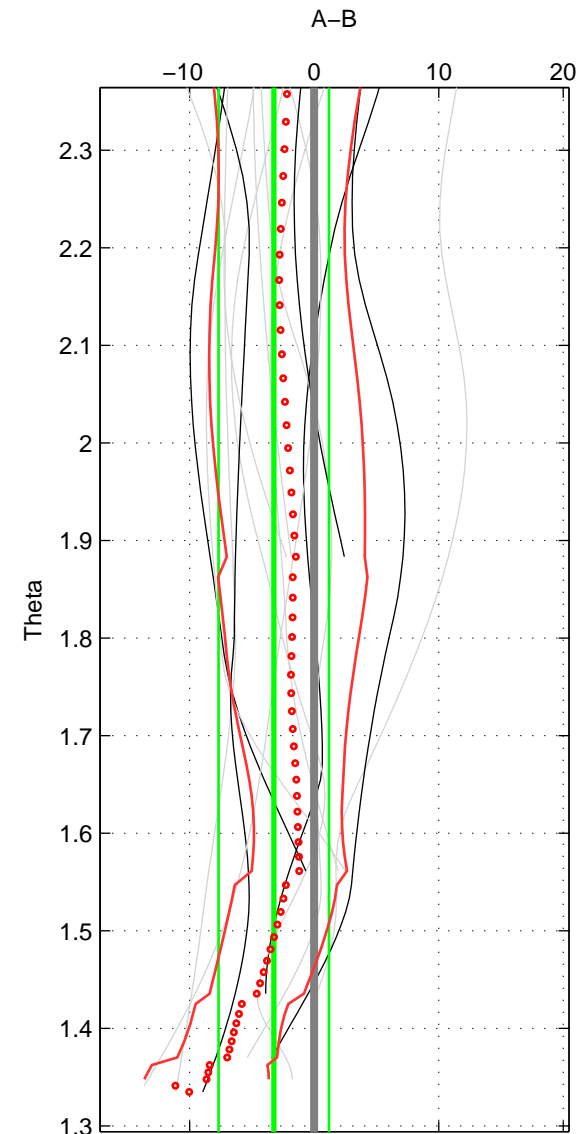

Cruise A (red). Date: Jun 2001 Cruisename: 574-49HO20010604  
 Cruise B (blue). Date: Jul 2001 Cruisename: 575-49HO20010710

\*\*\* "Favourite" values are those of space 2.

	Offset	O.StDev	Ratio	R.Stdev	Rating
SIGMA:	-3.469	3.827	0.999	0.002	3
THETA:	-3.242	4.435	0.999	0.002	4
DEPTH:	-5.000	3.682	0.998	0.002	3
FAV.:	-3.242	4.435	0.999	0.002	4

Profiles of A: 5  
 Profiles of B: 6  
 Diff profs: 14  
 WMoffset (A-B): -3.4688  
 WMoffset stdev: 3.8268  
 WMratio (A/B): 0.99854  
 WMratio stdev: 0.0016109

Quality (1-5): 3

Profiles of A: 5  
 Profiles of B: 6  
 Diff profs: 14  
 WMoffset (A-B): -3.242  
 WMoffset stdev: 4.435  
 WMratio (A/B): 0.99863  
 WMratio stdev: 0.0018772

Quality (1-5): 4

Profiles of A: 5  
 Profiles of B: 6  
 Diff profs: 14  
 WMoffset (A-B): -5.0003  
 WMoffset stdev: 3.6822  
 WMratio (A/B): 0.99789  
 WMratio stdev: 0.0015558

Quality (1-5): 3