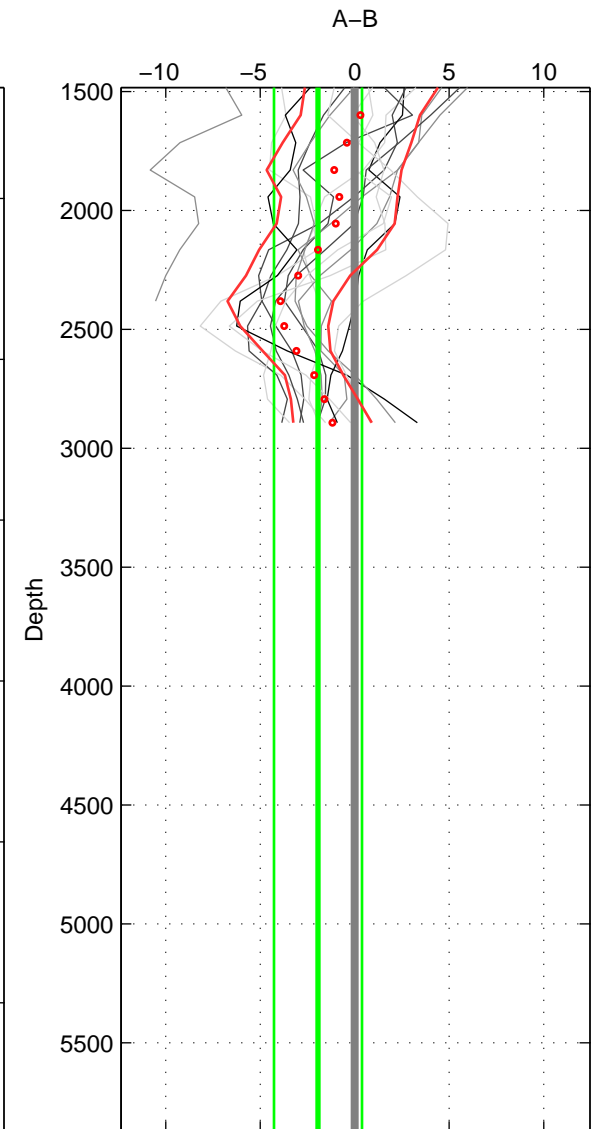

Cruise A (red). Date: Jul 2001 Cruisename: 575-49HO20010710

Cruise B (blue). Date: Sep 2007 Cruisename: 612-49NZ20070904

\*\*\* "Favourite" values are means of spaces 1 2.

	Offset	O.StDev	Ratio	R.Stdev	Rating
SIGMA:	-1.577	2.230	0.999	0.001	4
THETA:	-1.859	2.096	0.999	0.001	4
DEPTH:	-1.949	2.327	0.999	0.001	3
FAV. :	-1.718	2.163	0.999	0.001	4

Profiles of A: 6  
 Profiles of B: 7  
 Diff profs : 15  
 WMoffset (A-B): -1.5769  
 WMoffset stdev: 2.2303  
 WMratio (A/B): 0.99934  
 WMratio stdev: 0.00094279

Quality (1-5): 4

Profiles of A: 6  
 Profiles of B: 7  
 Diff profs : 15  
 WMoffset (A-B): -1.859  
 WMoffset stdev: 2.0959  
 WMratio (A/B): 0.99921  
 WMratio stdev: 0.00088733

Quality (1-5): 4

Profiles of A: 6  
 Profiles of B: 7  
 Diff profs : 15  
 WMoffset (A-B): -1.9486  
 WMoffset stdev: 2.3269  
 WMratio (A/B): 0.99918  
 WMratio stdev: 0.00098684

Quality (1-5): 3