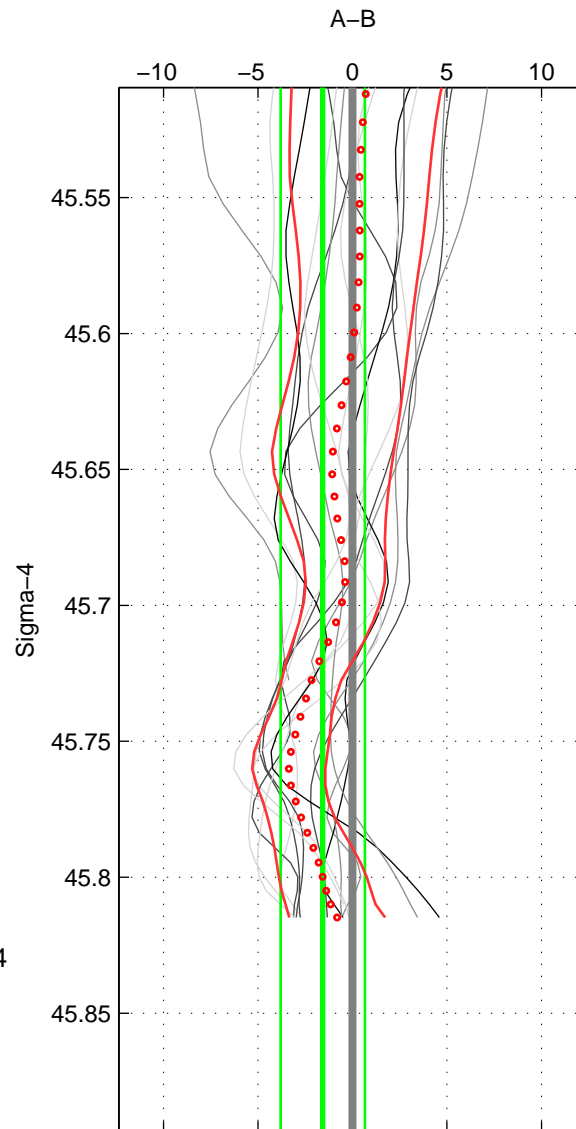

Cruise A (red). Date: Jul 2001 Cruisename: 575-49HO20010710

Cruise B (blue). Date: Sep 2007 Cruisename: 612-49NZ20070904

\*\*\* "Favourite" values are means of spaces 1 2.

	Offset	O.StDev	Ratio	R.Stdev	Rating
SIGMA:	-1.577	2.230	0.999	0.001	4
THETA:	-1.859	2.096	0.999	0.001	4
DEPTH:	-1.949	2.327	0.999	0.001	3
FAV. :	-1.718	2.163	0.999	0.001	4

Profiles of A: 6  
 Profiles of B: 7  
 Diff profs : 15  
 WMoffset (A-B): -1.5769  
 WMoffset stdev: 2.2303  
 WMratio (A/B): 0.99934  
 WMratio stdev: 0.00094279

Quality (1-5): 4

Profiles of A: 6  
 Profiles of B: 7  
 Diff profs : 15  
 WMoffset (A-B): -1.859  
 WMoffset stdev: 2.0959  
 WMratio (A/B): 0.99921  
 WMratio stdev: 0.00088733

Quality (1-5): 4

Profiles of A: 6  
 Profiles of B: 7  
 Diff profs : 15  
 WMoffset (A-B): -1.9486  
 WMoffset stdev: 2.3269  
 WMratio (A/B): 0.99918  
 WMratio stdev: 0.00098684

Quality (1-5): 3