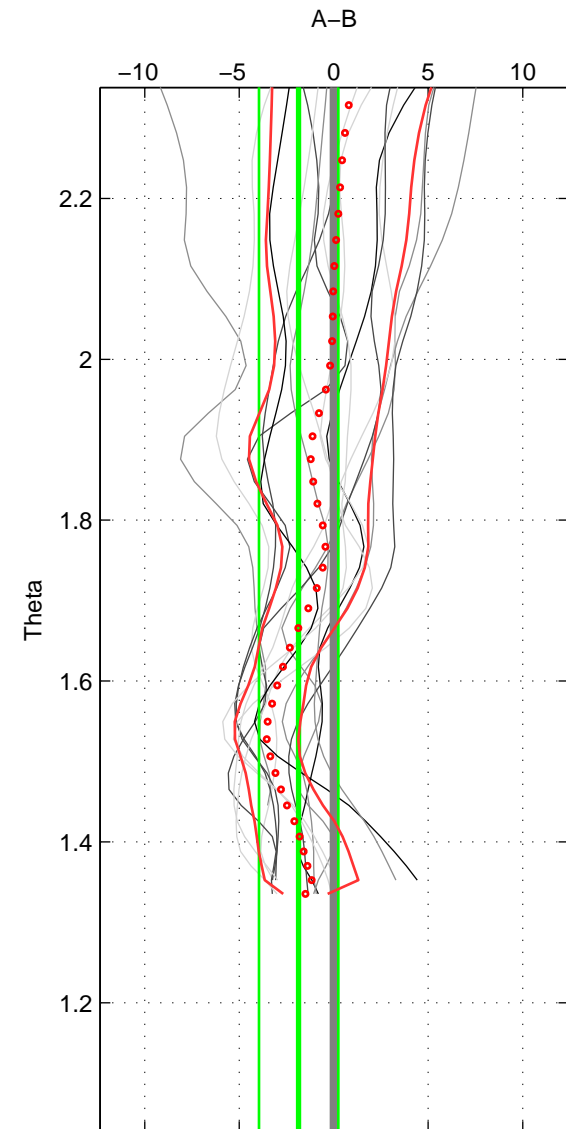

Cruise A (red). Date: Jul 2001 Cruisename: 575-49HO20010710

Cruise B (blue). Date: Sep 2007 Cruisename: 612-49NZ20070904

\*\*\* "Favourite" values are means of spaces 1 2.

	Offset	O.StDev	Ratio	R.Stdev	Rating
SIGMA:	-1.577	2.230	0.999	0.001	4
THETA:	-1.859	2.096	0.999	0.001	4
DEPTH:	-1.949	2.327	0.999	0.001	3
FAV. :	-1.718	2.163	0.999	0.001	4

Profiles of A: 6  
 Profiles of B: 7  
 Diff profs : 15  
 WMoffset (A-B): -1.5769  
 WMoffset stdev: 2.2303  
 WMratio (A/B): 0.99934  
 WMratio stdev: 0.00094279

Quality (1-5): 4

Profiles of A: 6  
 Profiles of B: 7  
 Diff profs : 15  
 WMoffset (A-B): -1.859  
 WMoffset stdev: 2.0959  
 WMratio (A/B): 0.99921  
 WMratio stdev: 0.00088733

Quality (1-5): 4

Profiles of A: 6  
 Profiles of B: 7  
 Diff profs : 15  
 WMoffset (A-B): -1.9486  
 WMoffset stdev: 2.3269  
 WMratio (A/B): 0.99918  
 WMratio stdev: 0.00098684

Quality (1-5): 3