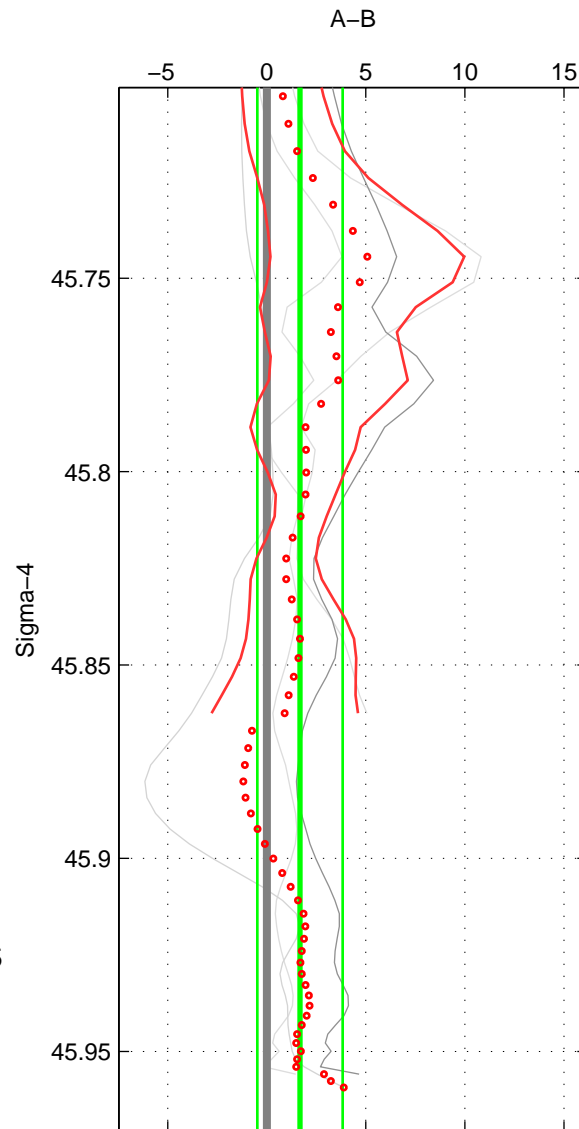

Cruise A (red). Date: Jun 1995 Cruisename: 350-316N19950611
 Cruise B (blue). Date: Aug 1995 Cruisename: 351-316N19950715

*** "Favourite" values are means of spaces 1 2 3.

	Offset	O.StDev	Ratio	R.Stdev	Rating
SIGMA:	1.674	2.153	1.001	0.001	3
THETA:	1.582	2.148	1.001	0.001	3
DEPTH:	2.360	1.734	1.001	0.001	3
FAV.:	1.872	2.012	1.001	0.001	3

Profiles of A: 3
 Profiles of B: 2
 Diff profs : 4
 WMoffset (A-B): 1.6742
 WMoffset stdev: 2.1529
 WMratio (A/B): 1.0007
 WMratio stdev: 0.00093858

Quality (1-5): 3

Profiles of A: 3
 Profiles of B: 2
 Diff profs : 4
 WMoffset (A-B): 1.5818
 WMoffset stdev: 2.1479
 WMratio (A/B): 1.0007
 WMratio stdev: 0.00093606

Quality (1-5): 3

Profiles of A: 3
 Profiles of B: 2
 Diff profs : 4
 WMoffset (A-B): 2.3598
 WMoffset stdev: 1.734
 WMratio (A/B): 1.001
 WMratio stdev: 0.00075784

Quality (1-5): 3