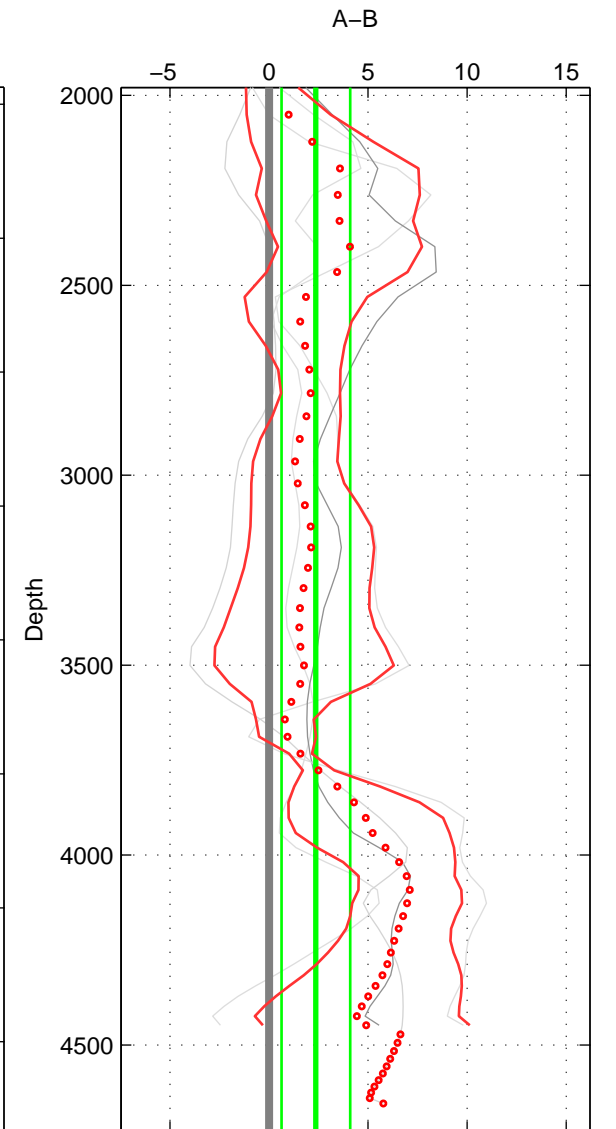

Cruise A (red). Date: Jun 1995 Cruisename: 350-316N19950611
 Cruise B (blue). Date: Aug 1995 Cruisename: 351-316N19950715

*** "Favourite" values are means of spaces 1 2 3.

	Offset	O.StDev	Ratio	R.Stdev	Rating
SIGMA:	1.674	2.153	1.001	0.001	3
THETA:	1.582	2.148	1.001	0.001	3
DEPTH:	2.360	1.734	1.001	0.001	3
FAV.:	1.872	2.012	1.001	0.001	3

Profiles of A: 3
 Profiles of B: 2
 Diff profs : 4
 WMoffset (A-B): 1.6742
 WMoffset stdev: 2.1529
 WMratio (A/B): 1.0007
 WMratio stdev: 0.00093858

Quality (1-5): 3

Profiles of A: 3
 Profiles of B: 2
 Diff profs : 4
 WMoffset (A-B): 1.5818
 WMoffset stdev: 2.1479
 WMratio (A/B): 1.0007
 WMratio stdev: 0.00093606

Quality (1-5): 3

Profiles of A: 3
 Profiles of B: 2
 Diff profs : 4
 WMoffset (A-B): 2.3598
 WMoffset stdev: 1.734
 WMratio (A/B): 1.001
 WMratio stdev: 0.00075784

Quality (1-5): 3