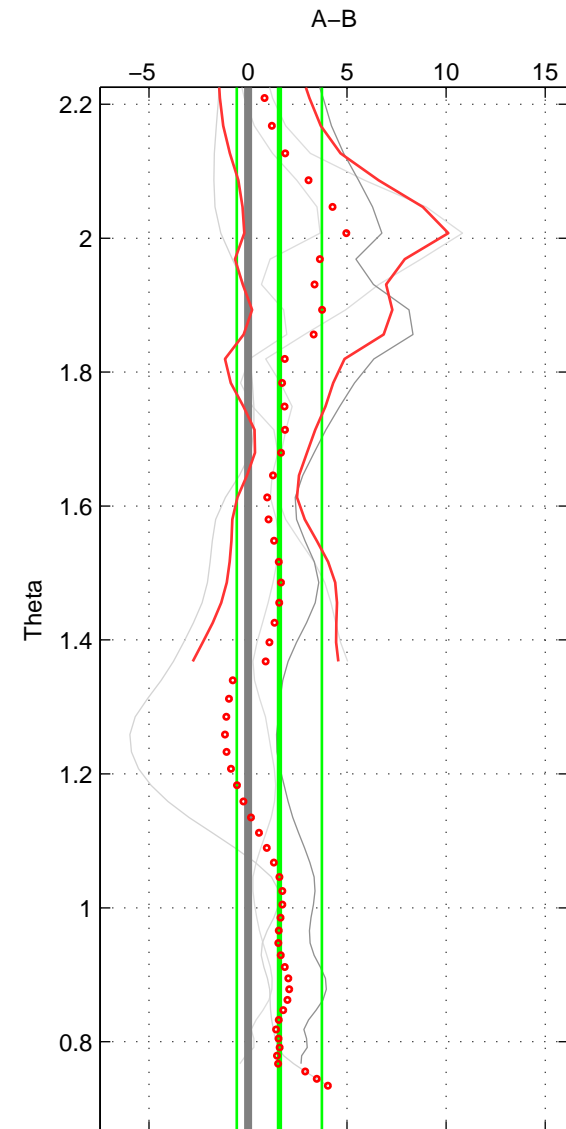

Cruise A (red). Date: Jun 1995 Cruisename: 350-316N19950611
 Cruise B (blue). Date: Aug 1995 Cruisename: 351-316N19950715

*** "Favourite" values are means of spaces 1 2 3.

	Offset	O.StDev	Ratio	R.Stdev	Rating
SIGMA:	1.674	2.153	1.001	0.001	3
THETA:	1.582	2.148	1.001	0.001	3
DEPTH:	2.360	1.734	1.001	0.001	3
FAV.:	1.872	2.012	1.001	0.001	3

Profiles of A: 3
 Profiles of B: 2
 Diff profs : 4
 WMoffset (A-B): 1.6742
 WMoffset stdev: 2.1529
 WMratio (A/B): 1.0007
 WMratio stdev: 0.00093858

Quality (1-5): 3

Profiles of A: 3
 Profiles of B: 2
 Diff profs : 4
 WMoffset (A-B): 1.5818
 WMoffset stdev: 2.1479
 WMratio (A/B): 1.0007
 WMratio stdev: 0.00093606

Quality (1-5): 3

Profiles of A: 3
 Profiles of B: 2
 Diff profs : 4
 WMoffset (A-B): 2.3598
 WMoffset stdev: 1.734
 WMratio (A/B): 1.001
 WMratio stdev: 0.00075784

Quality (1-5): 3