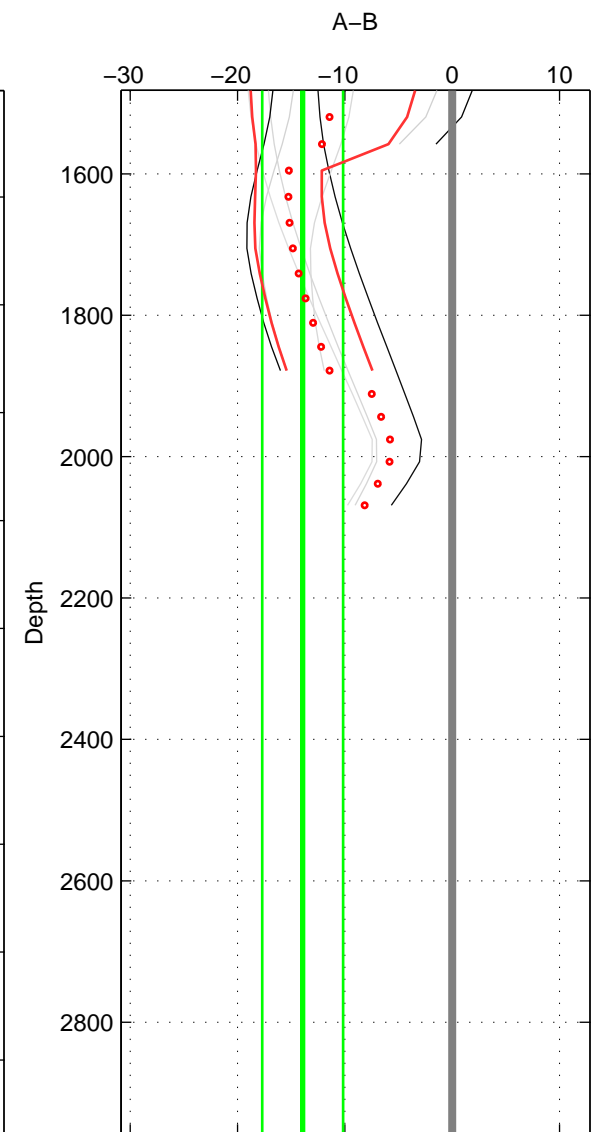

Cruise A (red). Date: Jun 1998 Cruisename: 565-49HO19980601

Cruise B (blue). Date: Jul 2001 Cruisename: 575-49HO20010710

*** "Favourite" values are means of spaces 1 2 3.

	Offset	O.StDev	Ratio	R.Stdev	Rating
SIGMA:	-13.800	4.513	0.994	0.002	3
THETA:	-13.930	4.371	0.994	0.002	3
DEPTH:	-13.929	3.768	0.994	0.002	3
FAV.:	-13.886	4.217	0.994	0.002	3

Profiles of A: 3
 Profiles of B: 6
 Diff profs : 8
 WMoffset (A-B): -13.8
 WMoffset stdev: 4.5135
 WMratio (A/B): 0.99421
 WMratio stdev: 0.0018885

Quality (1-5): 3

Profiles of A: 3
 Profiles of B: 6
 Diff profs : 8
 WMoffset (A-B): -13.9297
 WMoffset stdev: 4.3706
 WMratio (A/B): 0.99415
 WMratio stdev: 0.0018281

Quality (1-5): 3

Profiles of A: 3
 Profiles of B: 6
 Diff profs : 8
 WMoffset (A-B): -13.9294
 WMoffset stdev: 3.7675
 WMratio (A/B): 0.99415
 WMratio stdev: 0.0015763

Quality (1-5): 3