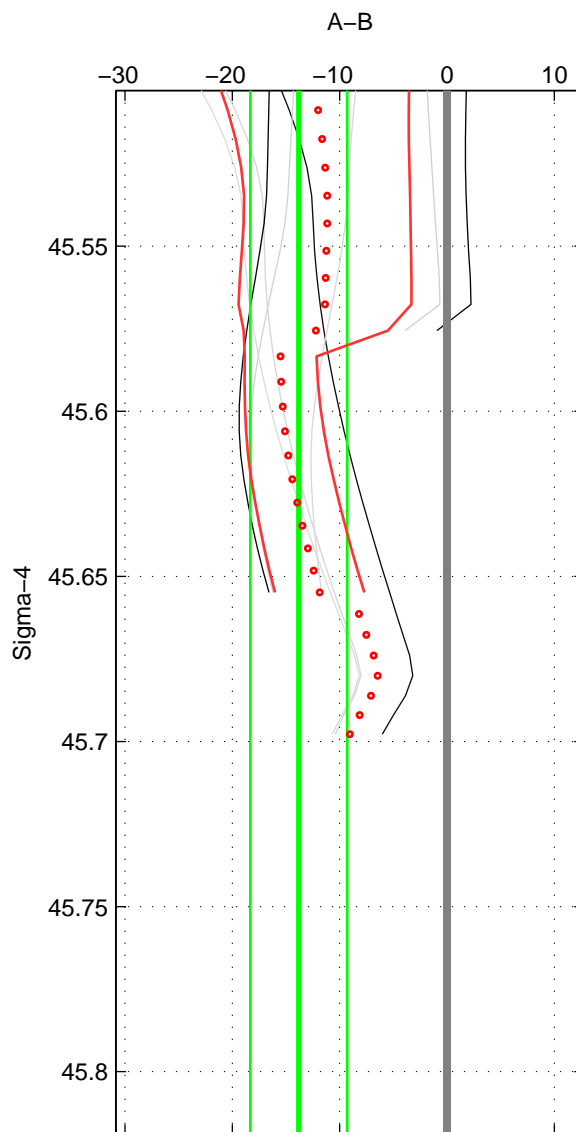

Cruise A (red). Date: Jun 1998 Cruisename: 565-49HO19980601

Cruise B (blue). Date: Jul 2001 Cruisename: 575-49HO20010710

*** "Favourite" values are means of spaces 1 2 3.

	Offset	O.StDev	Ratio	R.Stdev	Rating
SIGMA:	-13.800	4.513	0.994	0.002	3
THETA:	-13.930	4.371	0.994	0.002	3
DEPTH:	-13.929	3.768	0.994	0.002	3
FAV.:	-13.886	4.217	0.994	0.002	3

Profiles of A: 3
 Profiles of B: 6
 Diff profs : 8
 WMoffset (A-B): -13.8
 WMoffset stdev: 4.5135
 WMratio (A/B): 0.99421
 WMratio stdev: 0.0018885

Quality (1-5): 3

Profiles of A: 3
 Profiles of B: 6
 Diff profs : 8
 WMoffset (A-B): -13.9297
 WMoffset stdev: 4.3706
 WMratio (A/B): 0.99415
 WMratio stdev: 0.0018281

Quality (1-5): 3

Profiles of A: 3
 Profiles of B: 6
 Diff profs : 8
 WMoffset (A-B): -13.9294
 WMoffset stdev: 3.7675
 WMratio (A/B): 0.99415
 WMratio stdev: 0.0015763

Quality (1-5): 3