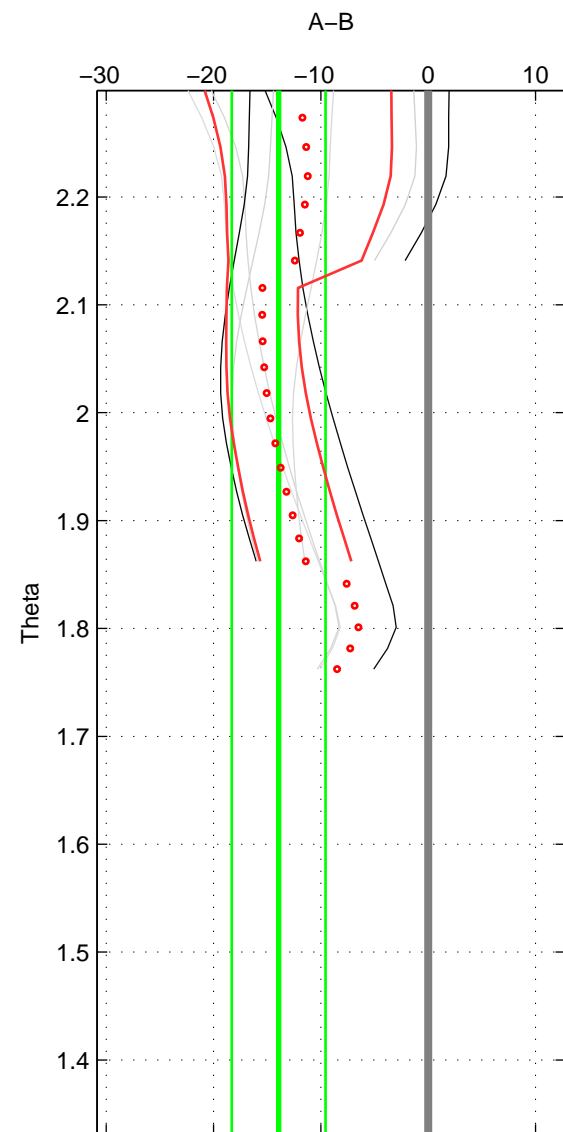

Cruise A (red). Date: Jun 1998 Cruisename: 565-49HO19980601

Cruise B (blue). Date: Jul 2001 Cruisename: 575-49HO20010710

*** "Favourite" values are means of spaces 1 2 3.

	Offset	O.StDev	Ratio	R.Stdev	Rating
SIGMA:	-13.800	4.513	0.994	0.002	3
THETA:	-13.930	4.371	0.994	0.002	3
DEPTH:	-13.929	3.768	0.994	0.002	3
FAV.:	-13.886	4.217	0.994	0.002	3

Profiles of A: 3
 Profiles of B: 6
 Diff profs : 8
 WMoffset (A-B): -13.8
 WMoffset stdev: 4.5135
 WMratio (A/B): 0.99421
 WMratio stdev: 0.0018885

Quality (1-5): 3

Profiles of A: 3
 Profiles of B: 6
 Diff profs : 8
 WMoffset (A-B): -13.9297
 WMoffset stdev: 4.3706
 WMratio (A/B): 0.99415
 WMratio stdev: 0.0018281

Quality (1-5): 3

Profiles of A: 3
 Profiles of B: 6
 Diff profs : 8
 WMoffset (A-B): -13.9294
 WMoffset stdev: 3.7675
 WMratio (A/B): 0.99415
 WMratio stdev: 0.0015763

Quality (1-5): 3