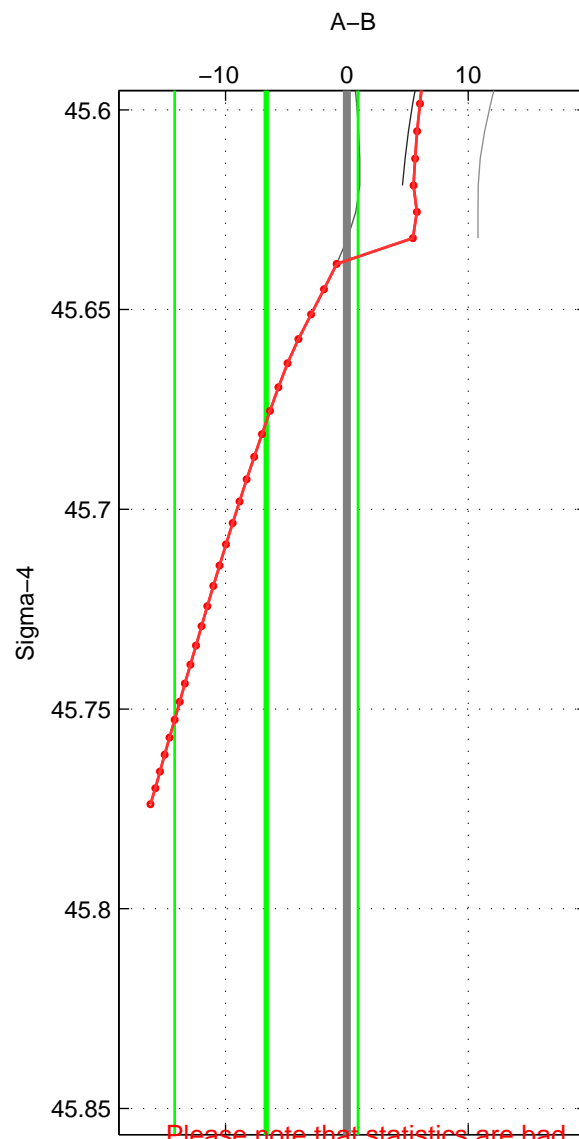

Cruise A (red). Date: Jul 1992 Cruisename: 7-06MT19920701

Cruise B (blue). Date: May 1989 Cruisename: 236-31AN19890420

\*\*\* "Favourite" values are those of space 2.

	Offset	O.StDev	Ratio	R.Stdev	Rating
SIGMA:	-6.650	7.558	0.997	0.003	2
THETA:	1.903	5.000	1.001	0.002	3
DEPTH:	-3.701	3.894	0.998	0.002	2
FAV.:	1.903	5.000	1.001	0.002	3

Please note that statistics are bad.

Profiles of A: 3  
 Profiles of B: 2  
 Diff profs : 3  
 WMoffset (A-B): -6.6498  
 WMoffset stdev: 7.5576  
 WMratio (A/B): 0.99694  
 WMratio stdev: 0.0034917

Quality (1-5): 2

Profiles of A: 6  
 Profiles of B: 2  
 Diff profs : 6  
 WMoffset (A-B): 1.9029  
 WMoffset stdev: 5.0004  
 WMratio (A/B): 1.0009  
 WMratio stdev: 0.002318

Quality (1-5): 3

Please note that statistics are bad.

Profiles of A: 3  
 Profiles of B: 2  
 Diff profs : 3  
 WMoffset (A-B): -3.7011  
 WMoffset stdev: 3.8945  
 WMratio (A/B): 0.99829  
 WMratio stdev: 0.0018027

Quality (1-5): 2