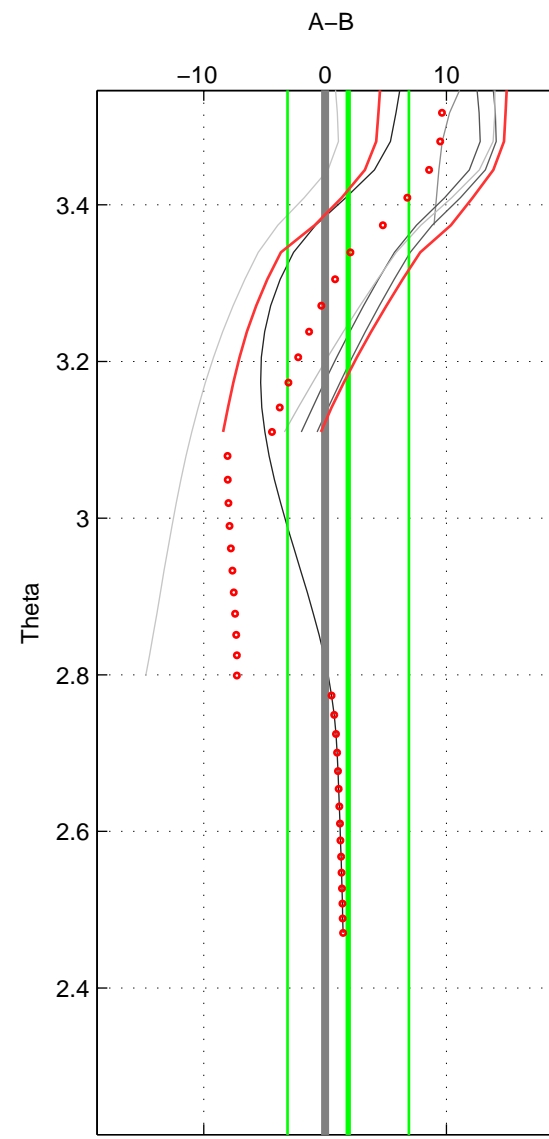

Cruise A (red). Date: Jul 1992 Cruisename: 7-06MT19920701

Cruise B (blue). Date: May 1989 Cruisename: 236-31AN19890420

\*\*\* "Favourite" values are those of space 2.

	Offset	O.StDev	Ratio	R.Stdev	Rating
SIGMA:	-6.650	7.558	0.997	0.003	2
THETA:	1.903	5.000	1.001	0.002	3
DEPTH:	-3.701	3.894	0.998	0.002	2
FAV.:	1.903	5.000	1.001	0.002	3

Please note that statistics are bad.

Profiles of A: 3  
 Profiles of B: 2  
 Diff profs : 3  
 WMoffset (A-B): -6.6498  
 WMoffset stdev: 7.5576  
 WMratio (A/B): 0.99694  
 WMratio stdev: 0.0034917

Quality (1-5): 2

Profiles of A: 6  
 Profiles of B: 2  
 Diff profs : 6  
 WMoffset (A-B): 1.9029  
 WMoffset stdev: 5.0004  
 WMratio (A/B): 1.0009  
 WMratio stdev: 0.002318

Quality (1-5): 3

Please note that statistics are bad.

Profiles of A: 3  
 Profiles of B: 2  
 Diff profs : 3  
 WMoffset (A-B): -3.7011  
 WMoffset stdev: 3.8945  
 WMratio (A/B): 0.99829  
 WMratio stdev: 0.0018027

Quality (1-5): 2