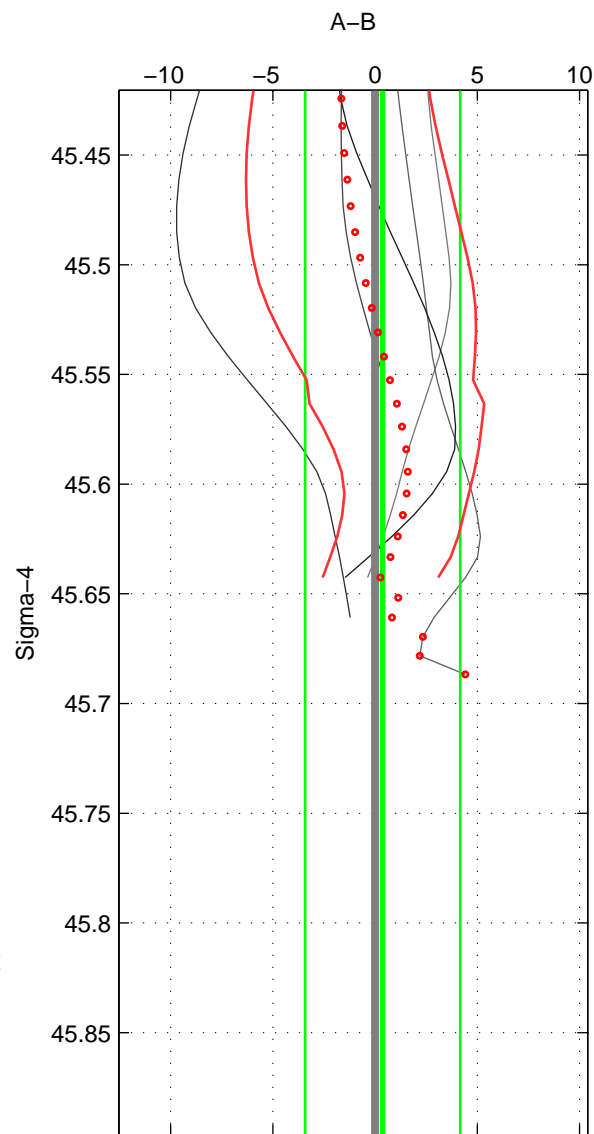

Cruise A (red). Date: Jul 1994 Cruisename: 624-49RY19940707

Cruise B (blue). Date: Feb 2008 Cruisename: 717-49UP20080122

*** "Favourite" values are means of spaces 1 2.

	Offset	O.StDev	Ratio	R.Stdev	Rating
SIGMA:	0.374	3.795	1.000	0.002	4
THETA:	0.646	3.173	1.000	0.001	4
DEPTH:	0.527	0.798	1.000	0.000	3
FAV.:	0.510	3.484	1.000	0.001	4

Profiles of A: 17
 Profiles of B: 6
 Diff profs : 5
 WMoffset (A-B): 0.37444
 WMoffset stdev: 3.7945
 WMratio (A/B): 1.0002
 WMratio stdev: 0.0016225

Quality (1-5): 4

Profiles of A: 17
 Profiles of B: 6
 Diff profs : 6
 WMoffset (A-B): 0.64565
 WMoffset stdev: 3.1734
 WMratio (A/B): 1.0003
 WMratio stdev: 0.0013561

Quality (1-5): 4

Profiles of A: 17
 Profiles of B: 6
 Diff profs : 6
 WMoffset (A-B): 0.52688
 WMoffset stdev: 0.79757
 WMratio (A/B): 1.0002
 WMratio stdev: 0.00034263

Quality (1-5): 3

Please note that statistics are bad.