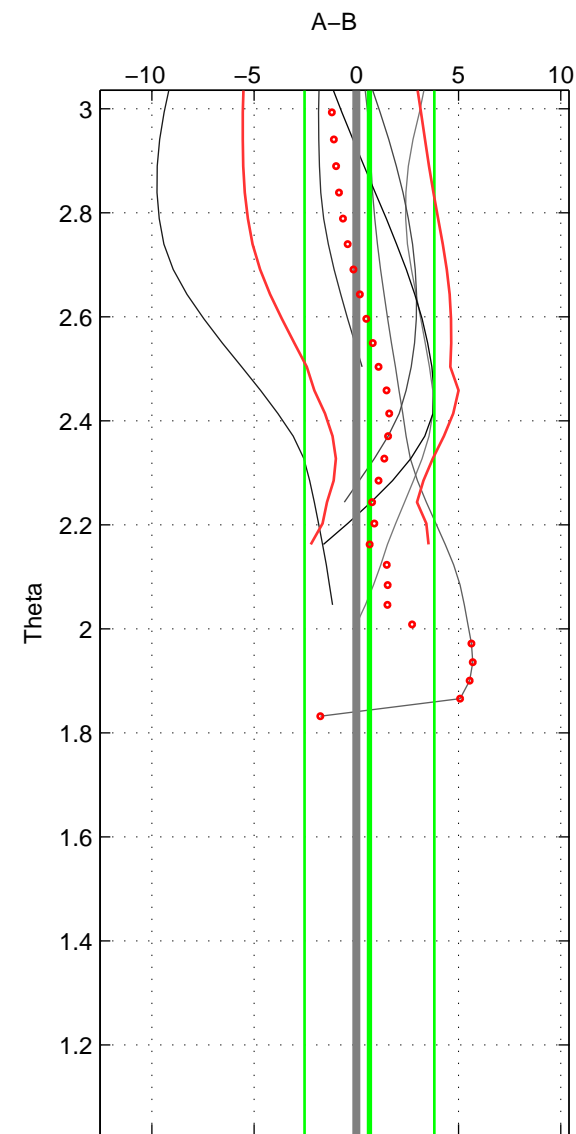

Cruise A (red). Date: Jul 1994 Cruisename: 624-49RY19940707

Cruise B (blue). Date: Feb 2008 Cruisename: 717-49UP20080122

*** "Favourite" values are means of spaces 1 2.

	Offset	O.StDev	Ratio	R.Stdev	Rating
SIGMA:	0.374	3.795	1.000	0.002	4
THETA:	0.646	3.173	1.000	0.001	4
DEPTH:	0.527	0.798	1.000	0.000	3
FAV.:	0.510	3.484	1.000	0.001	4

Profiles of A: 17
 Profiles of B: 6
 Diff profs : 5
 WMoffset (A-B): 0.37444
 WMoffset stdev: 3.7945
 WMratio (A/B): 1.0002
 WMratio stdev: 0.0016225

Quality (1-5): 4

Profiles of A: 17
 Profiles of B: 6
 Diff profs : 6
 WMoffset (A-B): 0.64565
 WMoffset stdev: 3.1734
 WMratio (A/B): 1.0003
 WMratio stdev: 0.0013561

Quality (1-5): 4

Profiles of A: 17
 Profiles of B: 6
 Diff profs : 6
 WMoffset (A-B): 0.52688
 WMoffset stdev: 0.79757
 WMratio (A/B): 1.0002
 WMratio stdev: 0.00034263

Quality (1-5): 3

Please note that statistics are bad.