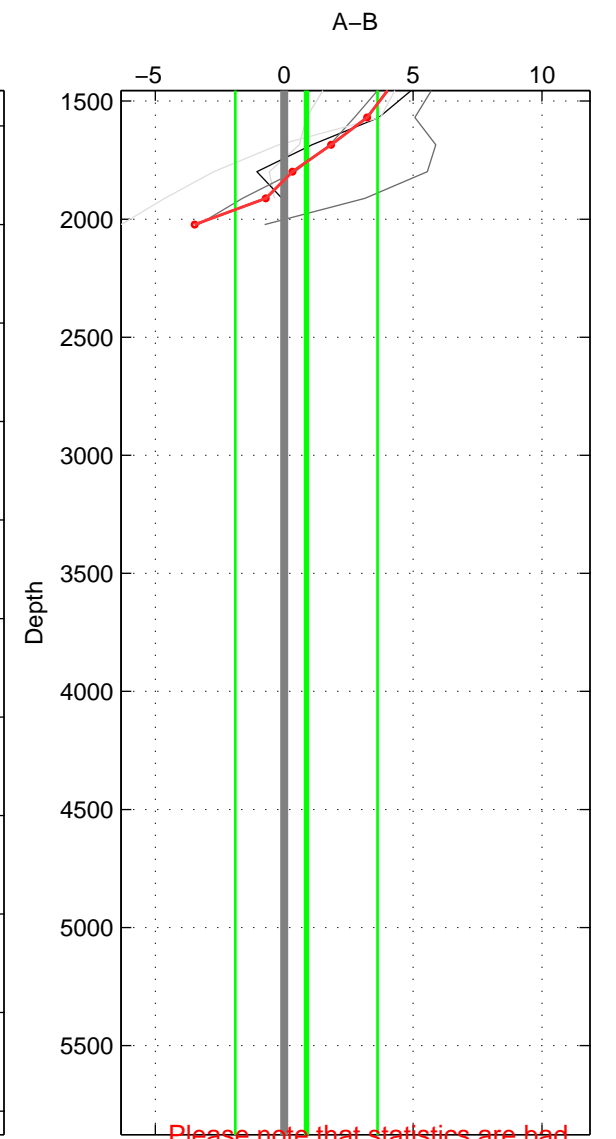

Cruise A (red). Date: Oct 2007 Cruisename: 613-49NZ20071008

Cruise B (blue). Date: Jun 2004 Cruisename: 703-49UP20040608

\*\*\* "Favourite" values are those of space 2.

	Offset	O.StDev	Ratio	R.Stdev	Rating
SIGMA:	2.481	1.057	1.001	0.000	2
THETA:	3.583	2.144	1.002	0.001	3
DEPTH:	0.865	2.758	1.000	0.001	2
FAV.:	3.583	2.144	1.002	0.001	3

Please note that statistics are bad.

Profiles of A: 5  
 Profiles of B: 1  
 Diff profs: 2  
 WMoffset (A-B): 2.481  
 WMoffset stdev: 1.0565  
 WMratio (A/B): 1.001  
 WMratio stdev: 0.00044385

Quality (1-5): 2

Profiles of A: 5  
 Profiles of B: 2  
 Diff profs: 5  
 WMoffset (A-B): 3.5829  
 WMoffset stdev: 2.1438  
 WMratio (A/B): 1.0015  
 WMratio stdev: 0.00090002

Quality (1-5): 3

Please note that statistics are bad.

Profiles of A: 5  
 Profiles of B: 2  
 Diff profs: 5  
 WMoffset (A-B): 0.8648  
 WMoffset stdev: 2.7584  
 WMratio (A/B): 1.0004  
 WMratio stdev: 0.0011594

Quality (1-5): 2