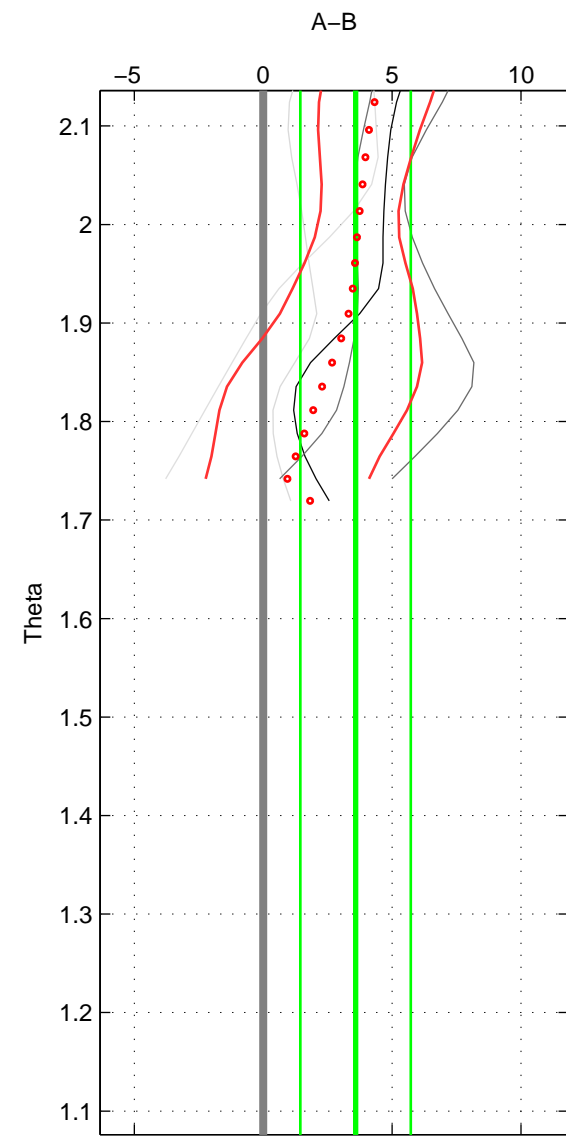

Cruise A (red). Date: Oct 2007 Cruisename: 613-49NZ20071008

Cruise B (blue). Date: Jun 2004 Cruisename: 703-49UP20040608

\*\*\* "Favourite" values are those of space 2.

	Offset	O.StDev	Ratio	R.Stdev	Rating
SIGMA:	2.481	1.057	1.001	0.000	2
THETA:	3.583	2.144	1.002	0.001	3
DEPTH:	0.865	2.758	1.000	0.001	2
FAV.:	3.583	2.144	1.002	0.001	3

Please note that statistics are bad.

Profiles of A: 5  
 Profiles of B: 1  
 Diff profs: 2  
 WMoffset (A-B): 2.481  
 WMoffset stdev: 1.0565  
 WMratio (A/B): 1.001  
 WMratio stdev: 0.00044385

Quality (1-5): 2

Profiles of A: 5  
 Profiles of B: 2  
 Diff profs: 5  
 WMoffset (A-B): 3.5829  
 WMoffset stdev: 2.1438  
 WMratio (A/B): 1.0015  
 WMratio stdev: 0.00090002

Quality (1-5): 3

Please note that statistics are bad.

Profiles of A: 5  
 Profiles of B: 2  
 Diff profs: 5  
 WMoffset (A-B): 0.8648  
 WMoffset stdev: 2.7584  
 WMratio (A/B): 1.0004  
 WMratio stdev: 0.0011594

Quality (1-5): 2